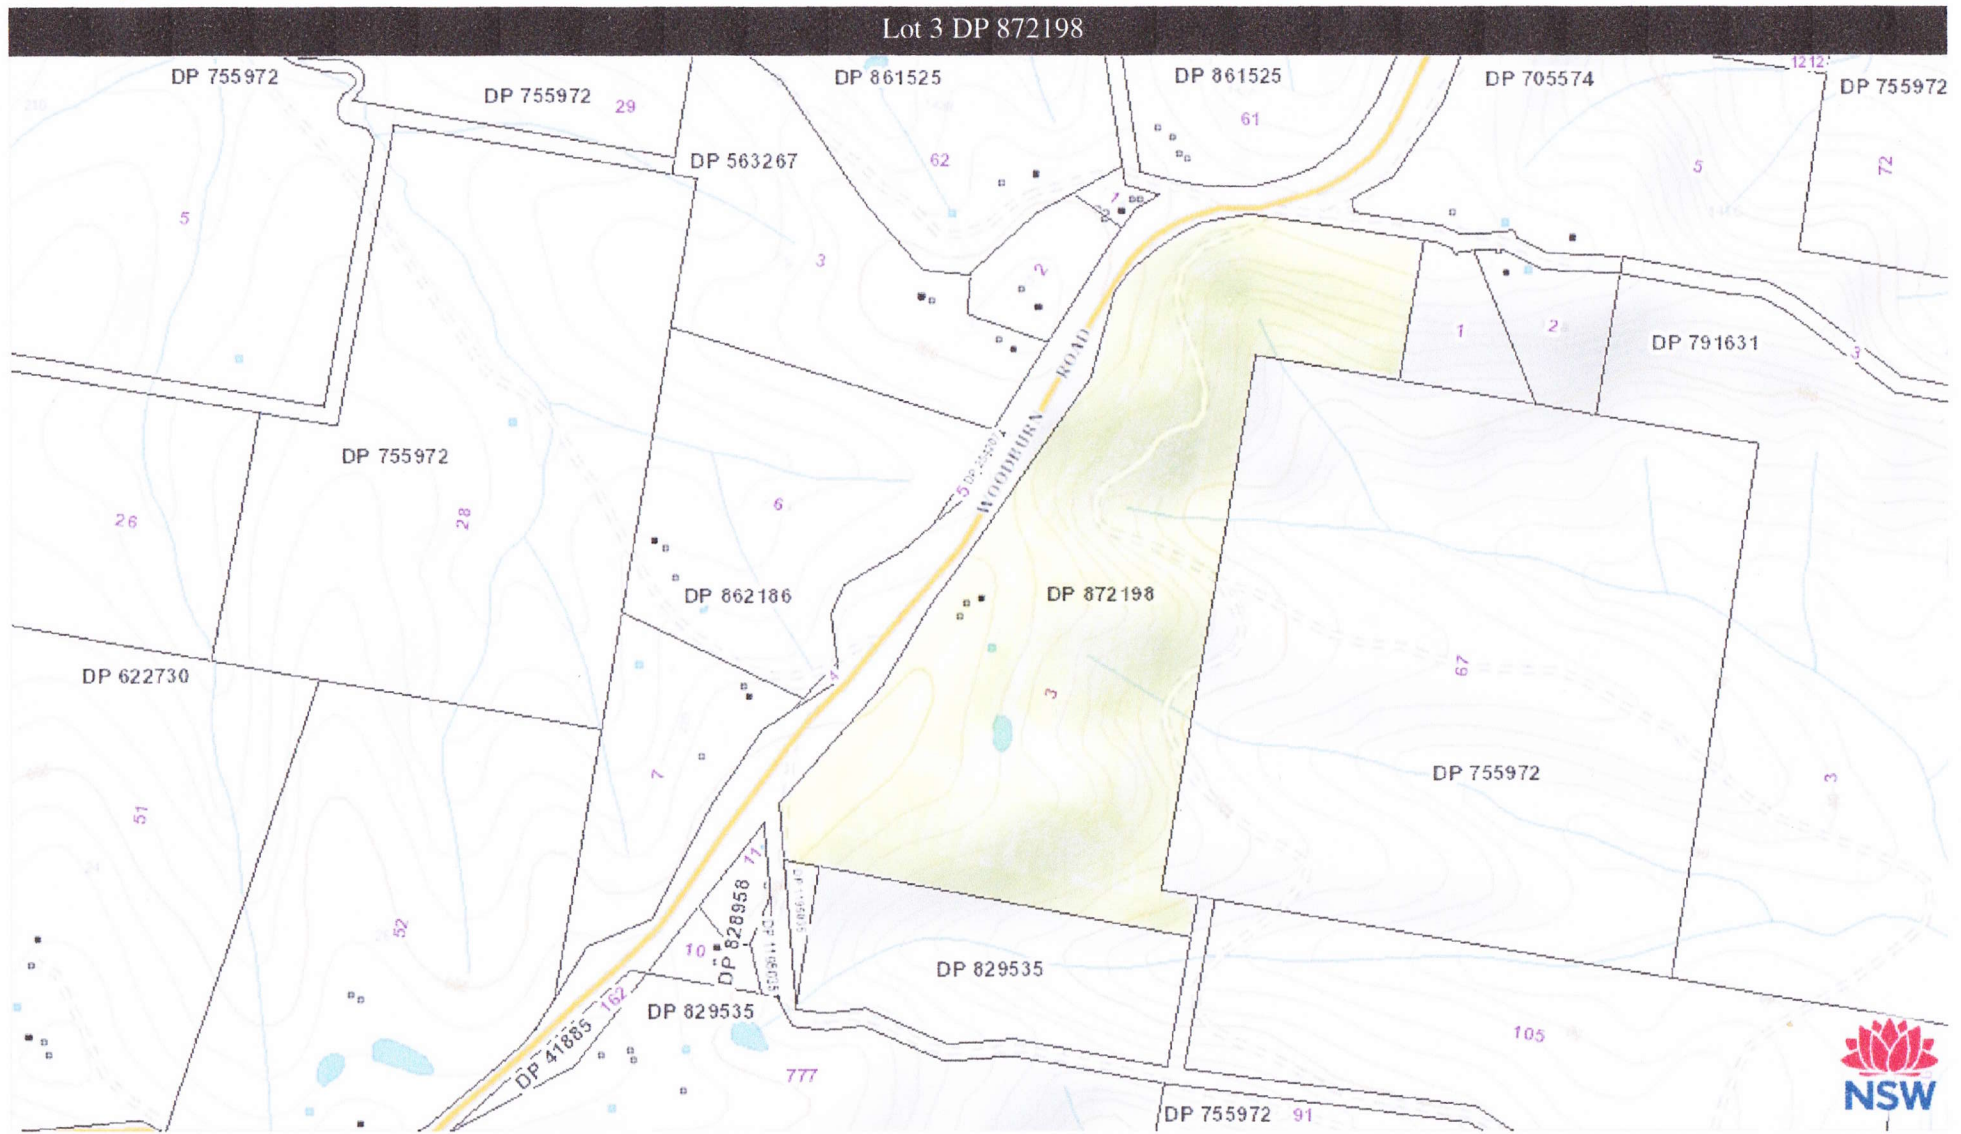

195 Woodburn Rd MORTON 2538

Disclaimer: This report has been generated by various sources and is provided for information purposes only. Spatial Services does not warrant or represent that the information is free from errors or omission, or that it is exhaustive. Spatial Services gives no warranty in relation to the information, especially material supplied by third parties. Spatial Services accepts no liability for loss, damage, or costs that you may incur relating to any use or reliance upon the information in this report.