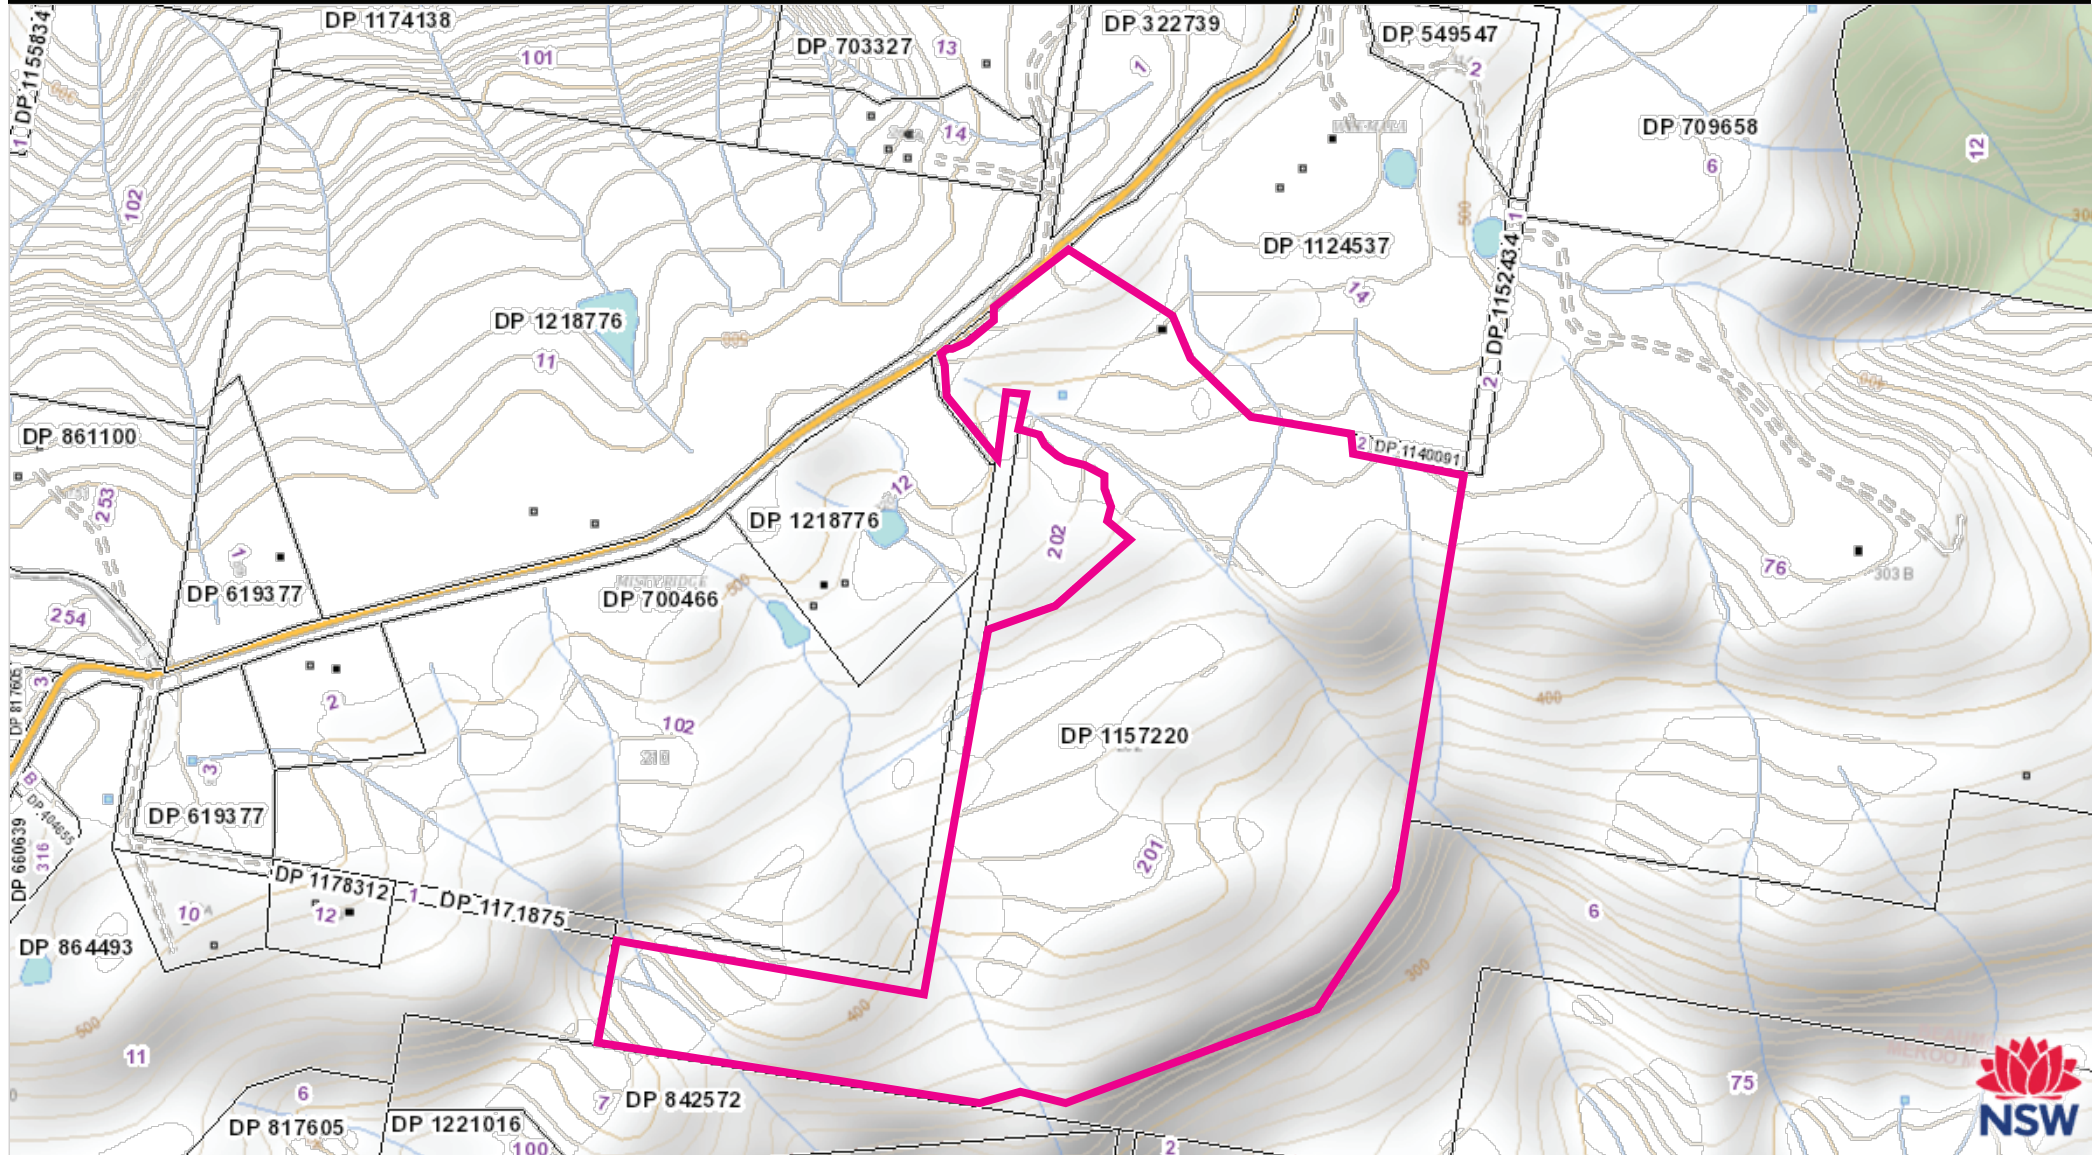

# Clouddance - 262 Tourist Rd BEAUMONT

Lot 201 DP 1157220

Disclaimer: This report has been generated by various sources and is provided for information purposes only. Spatial Services does not warrant or represent that the information is free from errors or omission, or that it is exhaustive. Spatial Services gives no warranty in relation to the information, especially material supplied by third parties. Spatial Services accepts no liability for loss, damage, or costs that you may incur relating to any use or reliance upon the information in this report.