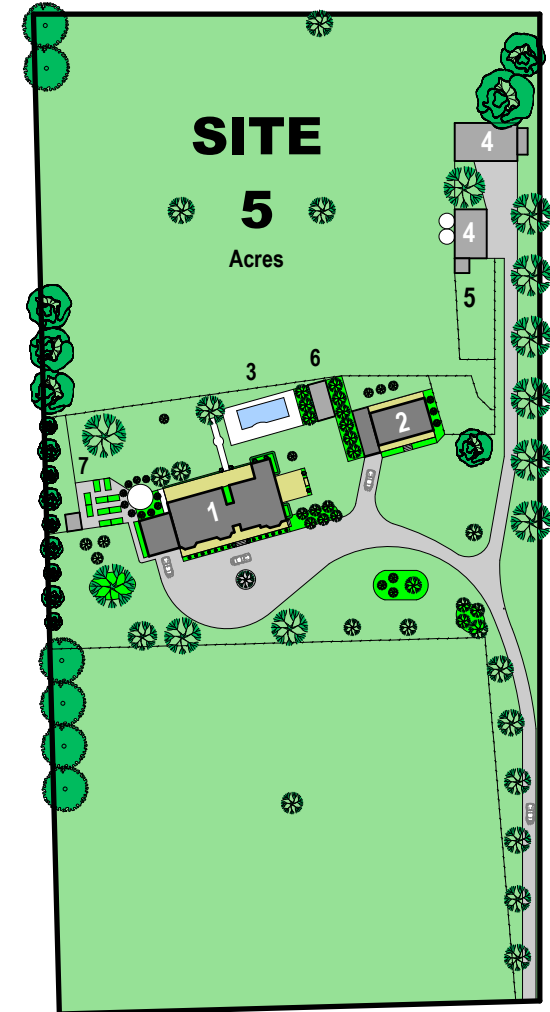

Residence 228m² 24.5 Sq
 Garage 50m²
 Verandah 95m²
 Alfresco 32m²

Total 405m²

Cottage 80m² 8.6 Sq
 Carport 34m²
 Verandah 33m²

Total 147m²

Total Site 5 Acres

- 1 - Residence
- 2 - Cottage
- 3 - Inground Pool
- 4 - Shed
- 5 - Stable
- 6 - Wood Shed
- 7 - Veg Gdn / Poultry

142 DOLLARBURN ROAD, WARRAGUL

Not to scale. All measurements are approximate. Floor/Site Plan for illustrative purpose only. Prospective purchases to verify all information.