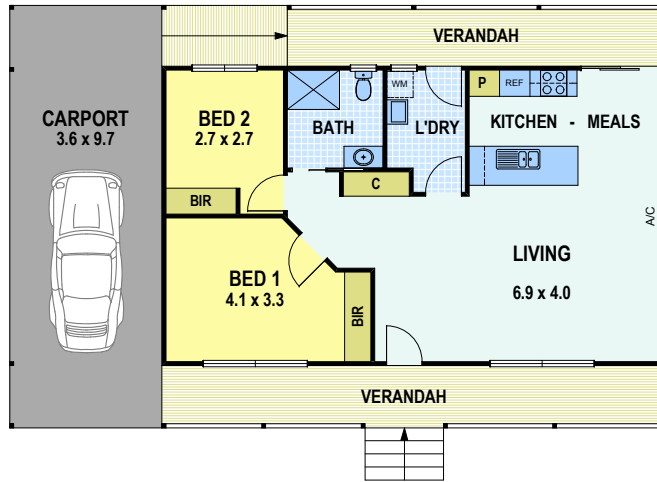

Residence 228m² 24.5 Sq
 Garage 50m²
 Verandah 95m²
 Alfresco 32m²

Total 405m²

Cottage 80m² 8.6 Sq
 Carport 34m²
 Verandah 33m²

Total 147m²

Total Site 5 Acres

- 1 - Residence
- 2 - Cottage
- 3 - Inground Pool
- 4 - Shed
- 5 - Stable
- 6 - Wood Shed
- 7 - Veg Gdn / Poultry

142 DOLLARBURN ROAD, WARRAGUL

Not to scale. All measurements are approximate. Floor/Site Plan for illustrative purpose only. Prospective purchases to verify all information.