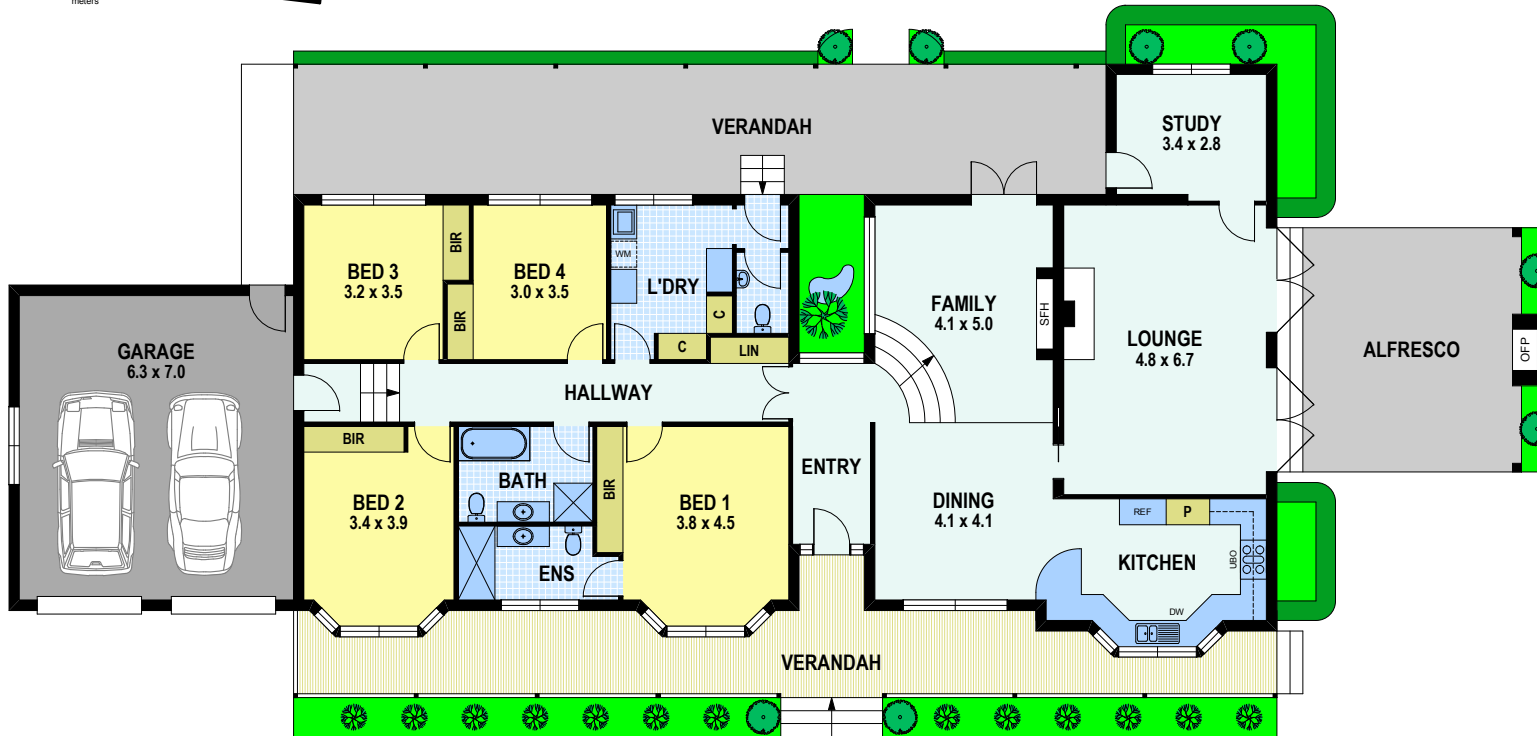

Residence 228m² 24.5 Sq
 Garage 50m²
 Verandah 95m²
 Alfresco 32m²

Total 405m²

Cottage 80m² 8.6 Sq
 Carport 34m²
 Verandah 33m²

Total 147m²

Total Site 5 Acres

- 1 - Residence
- 2 - Cottage
- 3 - Inground Pool
- 4 - Shed
- 5 - Stable
- 6 - Wood Shed
- 7 - Veg Gdn / Poultry

142 DOLLARBURN ROAD, WARRAGUL

Not to scale. All measurements are approximate. Floor/Site Plan for illustrative purpose only. Prospective purchases to verify all information.