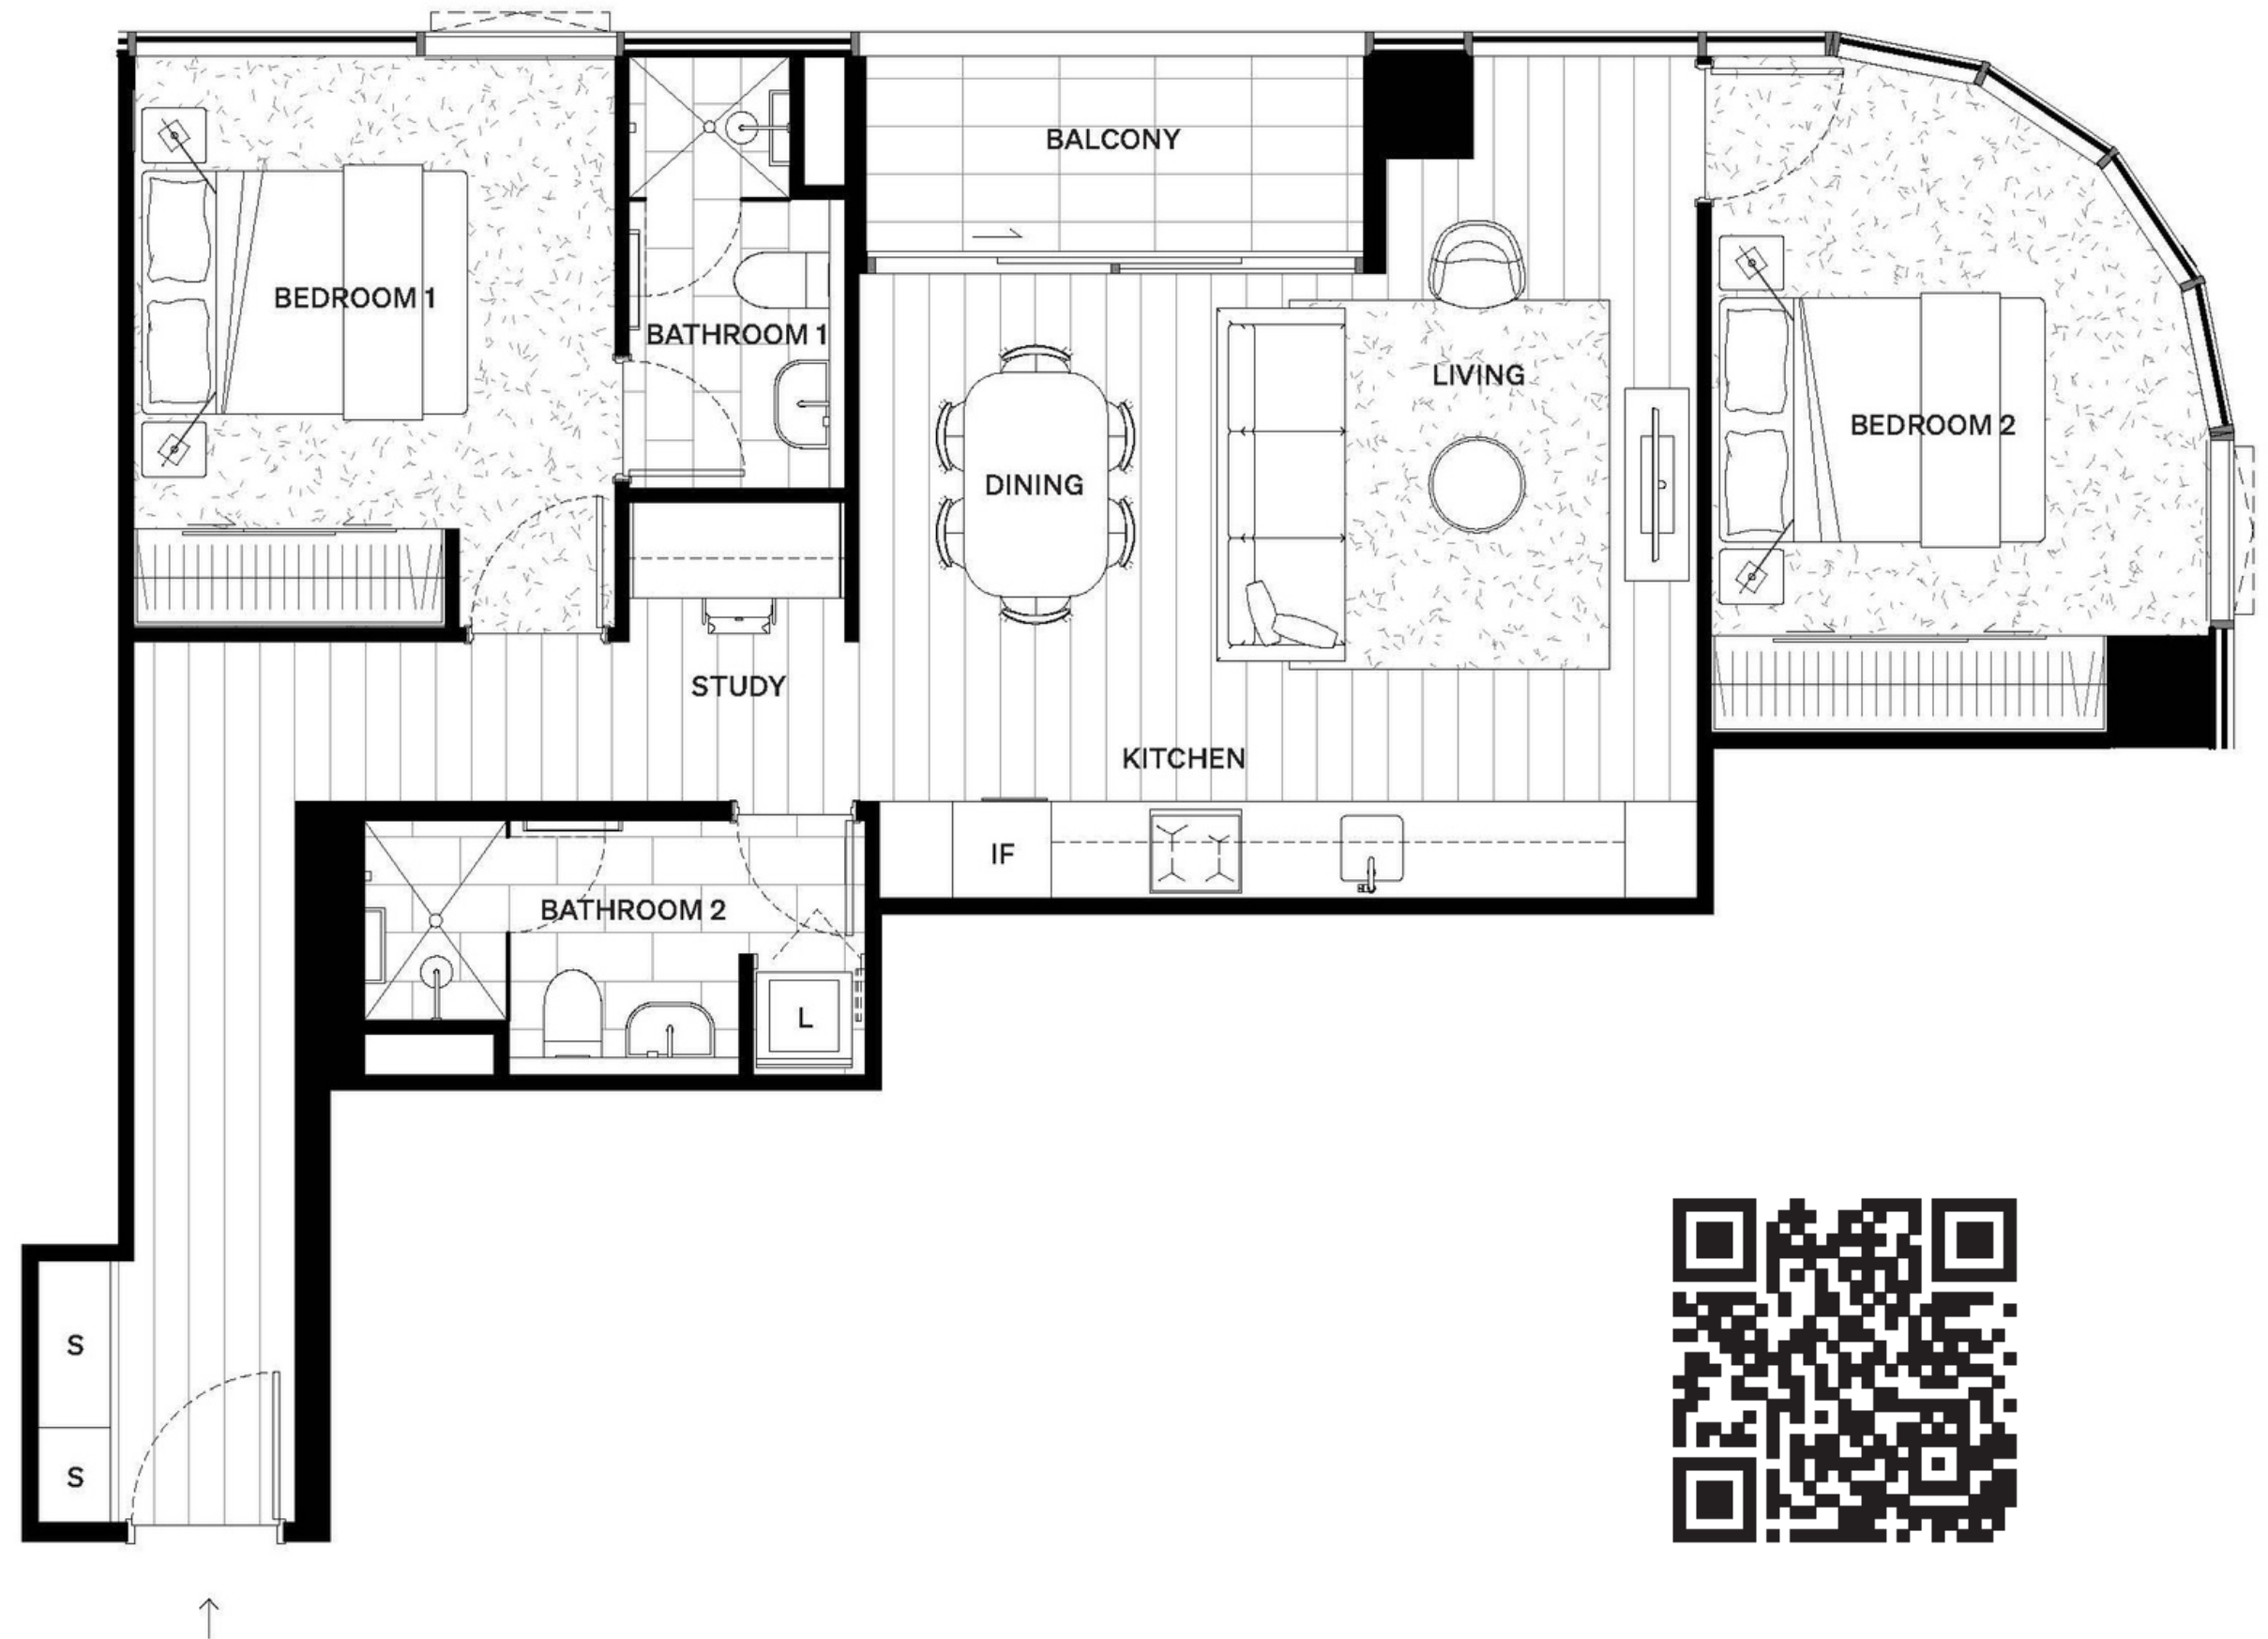

# MORAY HOUSE BY SALVO

APARTMENTS **RUS**

Type G  
Apt 06

Level 10-23

Bedroom	02
Bathroom	02
Internal	73.1m <sup>2</sup>
Balcony	4.3m <sup>2</sup>
Total	77.4m <sup>2</sup>

Floor plate

Tower plate

SCAN FOR  
VIEWLINES

IF - Integrated Fridge  
S - Storage  
L - Laundry