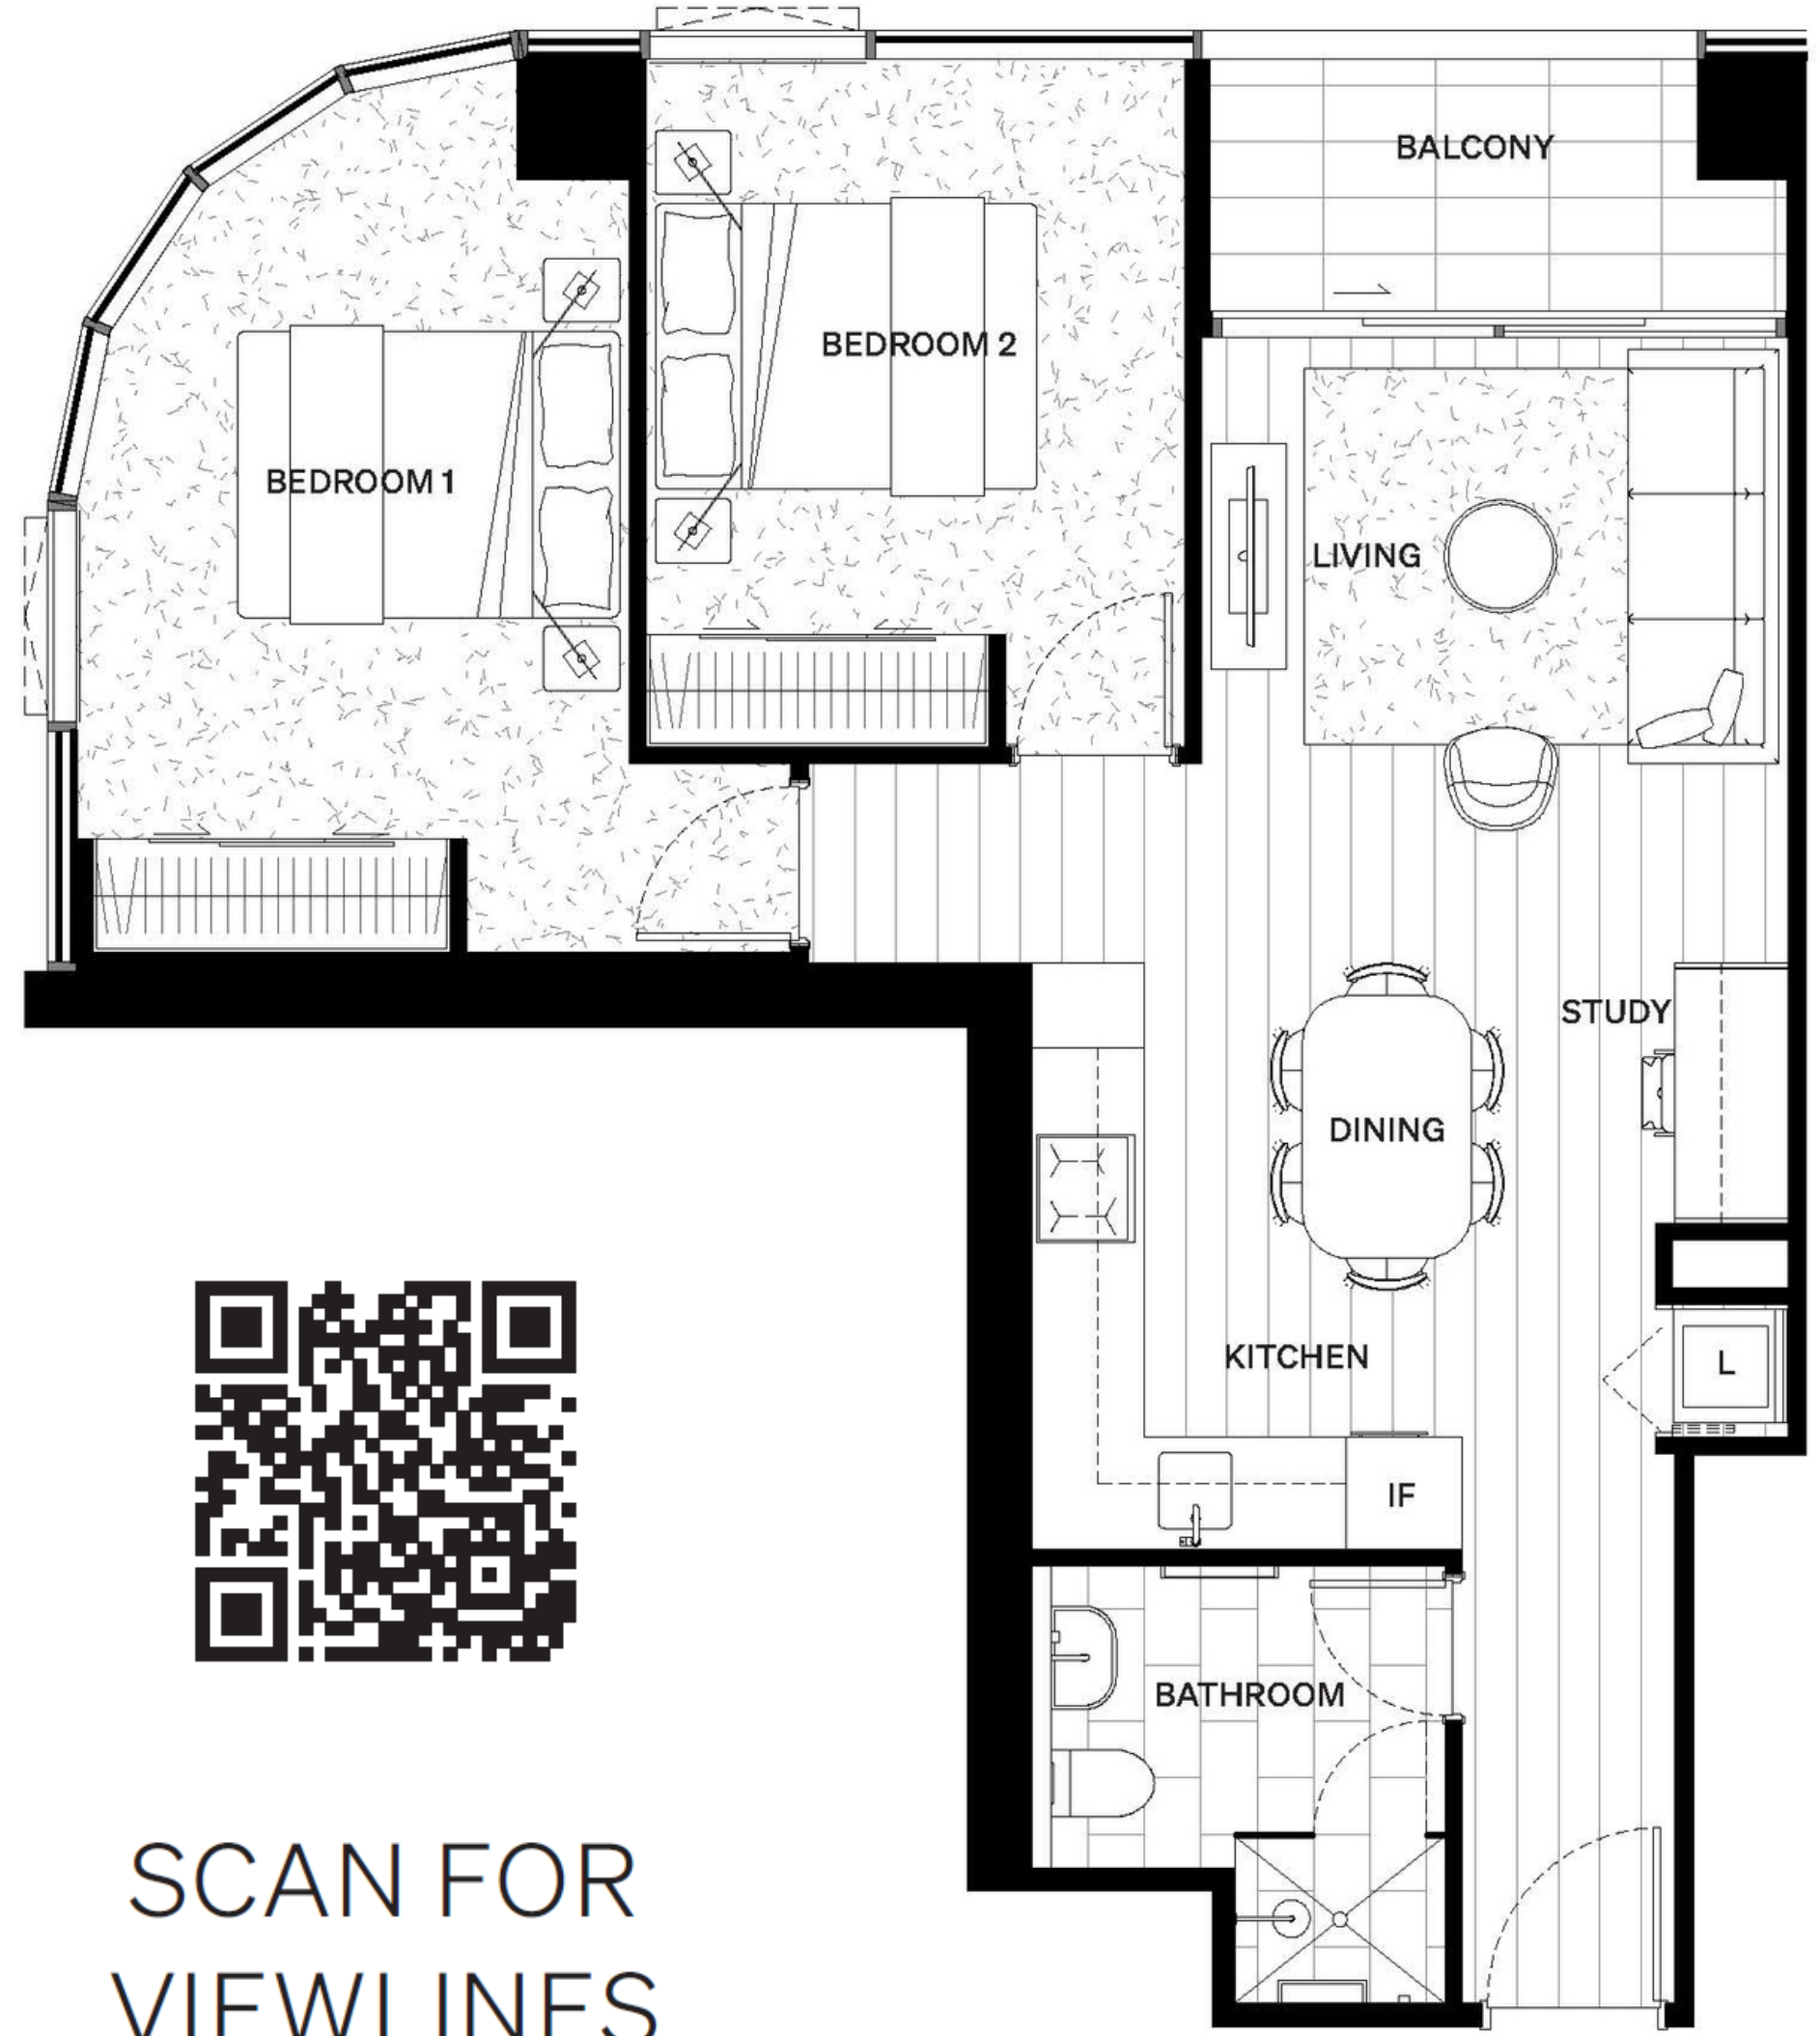

MORAY HOUSE BY SALVO

APARTMENTS **RUS**

Type E
Apt 05

Level 10-23

Bedroom	02
Bathroom	01
Internal	60.8m ²
Balcony	4.7m ²
Total	65.5m ²

Floor plate

Tower plate

IF - Integrated Fridge
L - Laundry

SCAN FOR
VIEWLINES