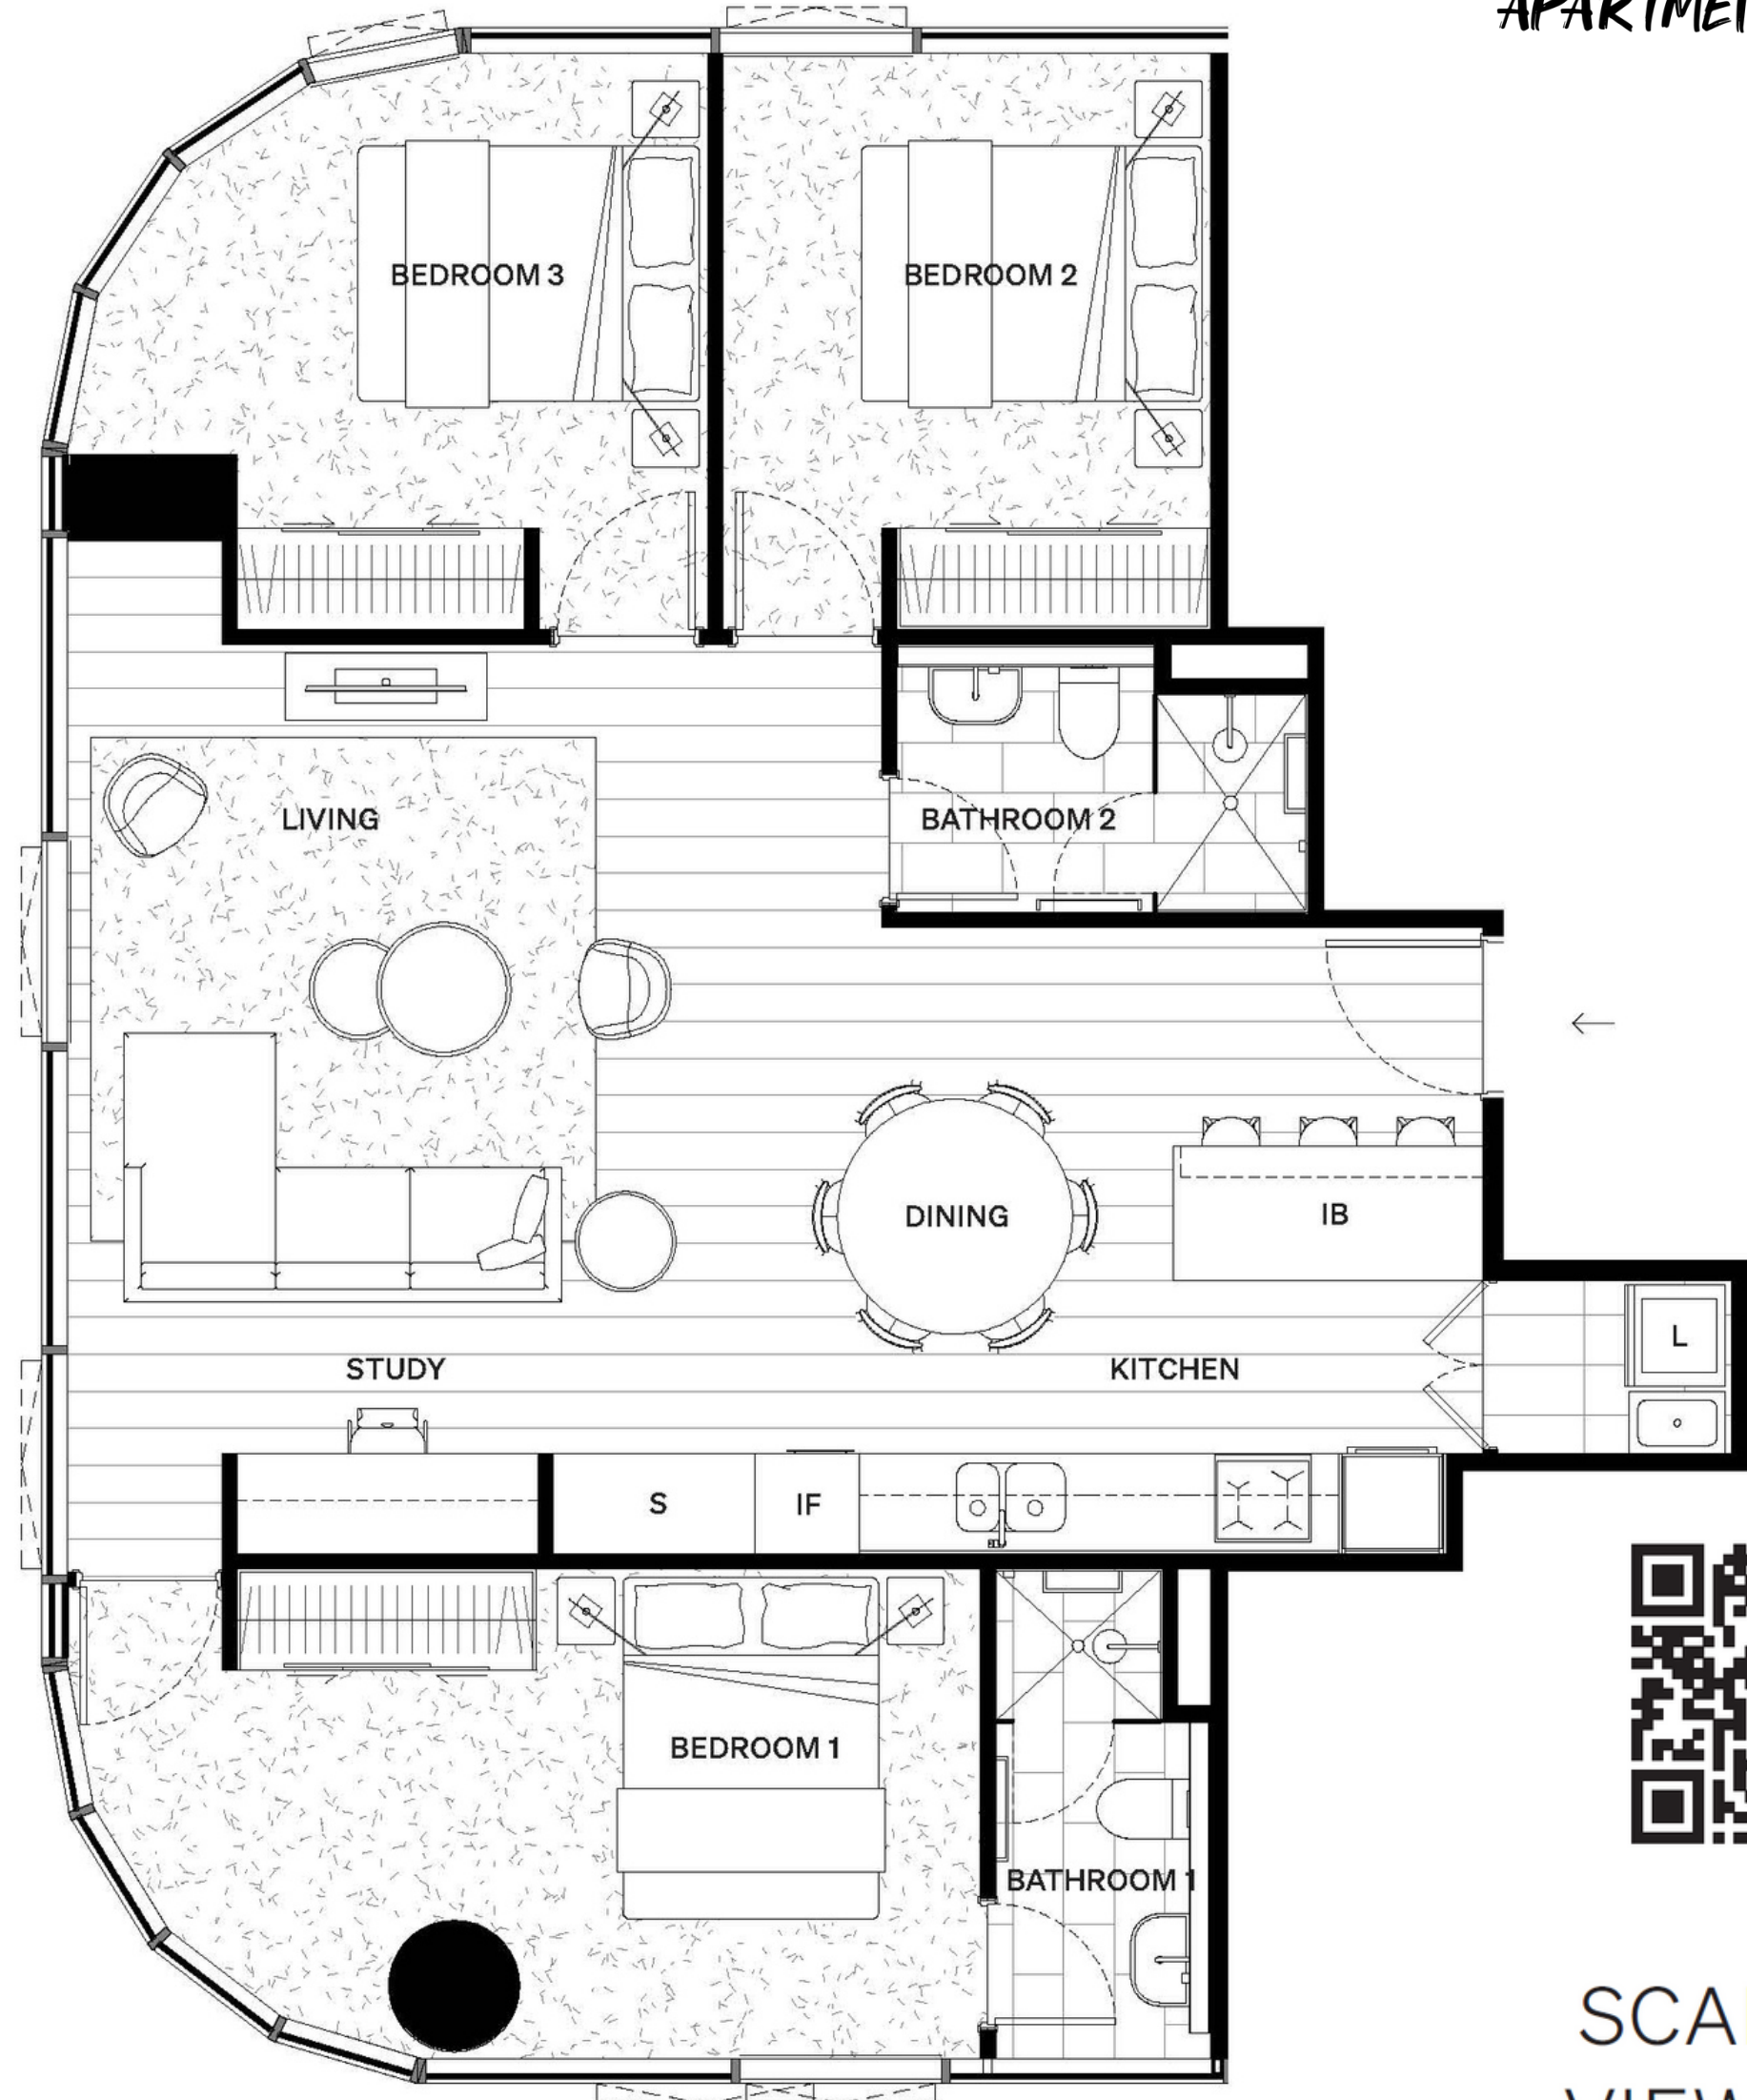

MORAY HOUSE BY SALVO

Type K
Apt 02

Level 40-53

Bedroom	03
Bathroom	02
Internal	91.8m ²
Balcony	0.0m ²
Total	91.8m ²

Floor plate

Tower plate

- IF - Integrated Fridge
- S - Storage
- L - Laundry
- IB - Island Bench

SCAN FOR
VIEWLINES