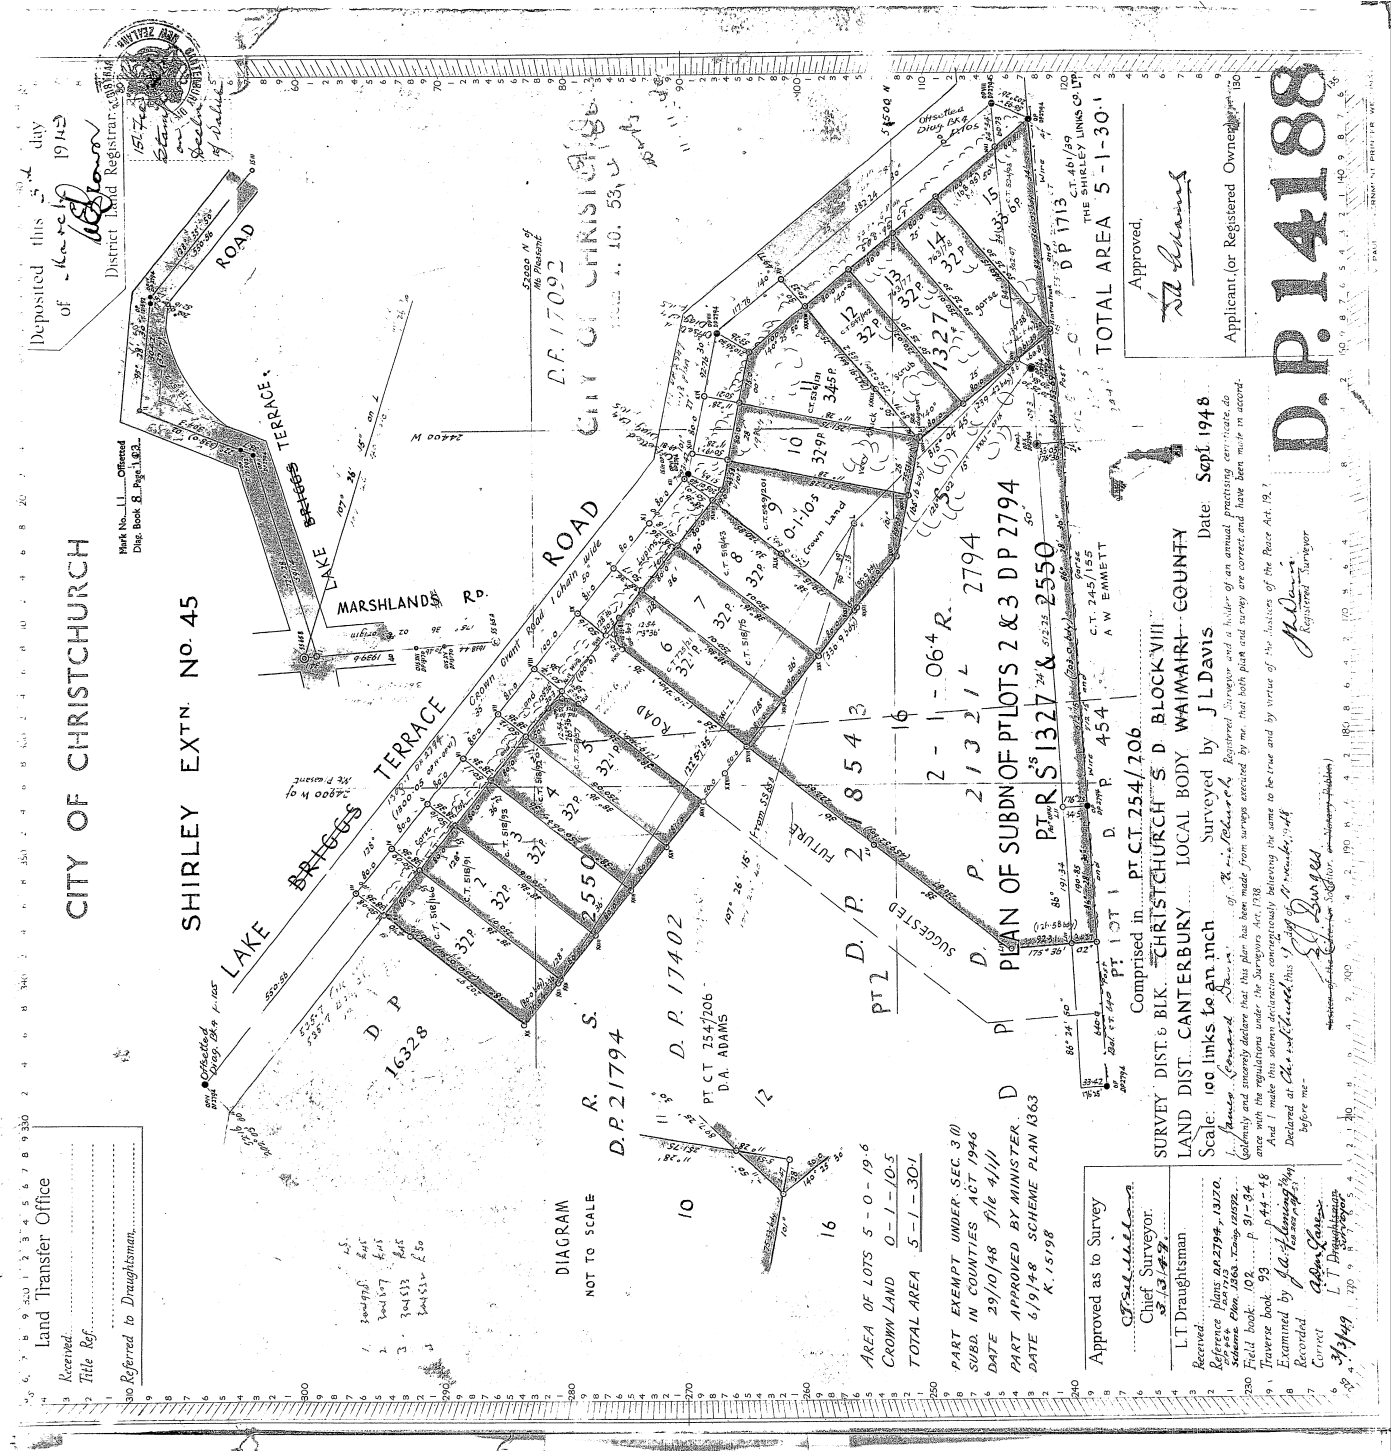

Deposited this 5th day
of March 1948
District Land Registrar
J. L. Davis

Part No. 11 - Offered
Disg. Book 8, Page 182.

CITY OF CHRISTCHURCH

SHIRLEY EXTN NO. 45

DIAGRAM
NOT TO SCALE

AREA OF LOTS 5-0-19-6
CROWN LAND 0-1-10-5
TOTAL AREA 5-1-30-1

PART EXEMPT UNDER SEC. 3 (1)
SUBD. IN COUNTIES ACT 1946
DATE 29/10/48 File 4/1/1
PART APPROVED BY MINISTER, D.P.
DATE 6/9/48 SCHEME PLAN 1363
K. 15/198

Approved as to Survey
Chief Surveyor
L.T. Draughtsman