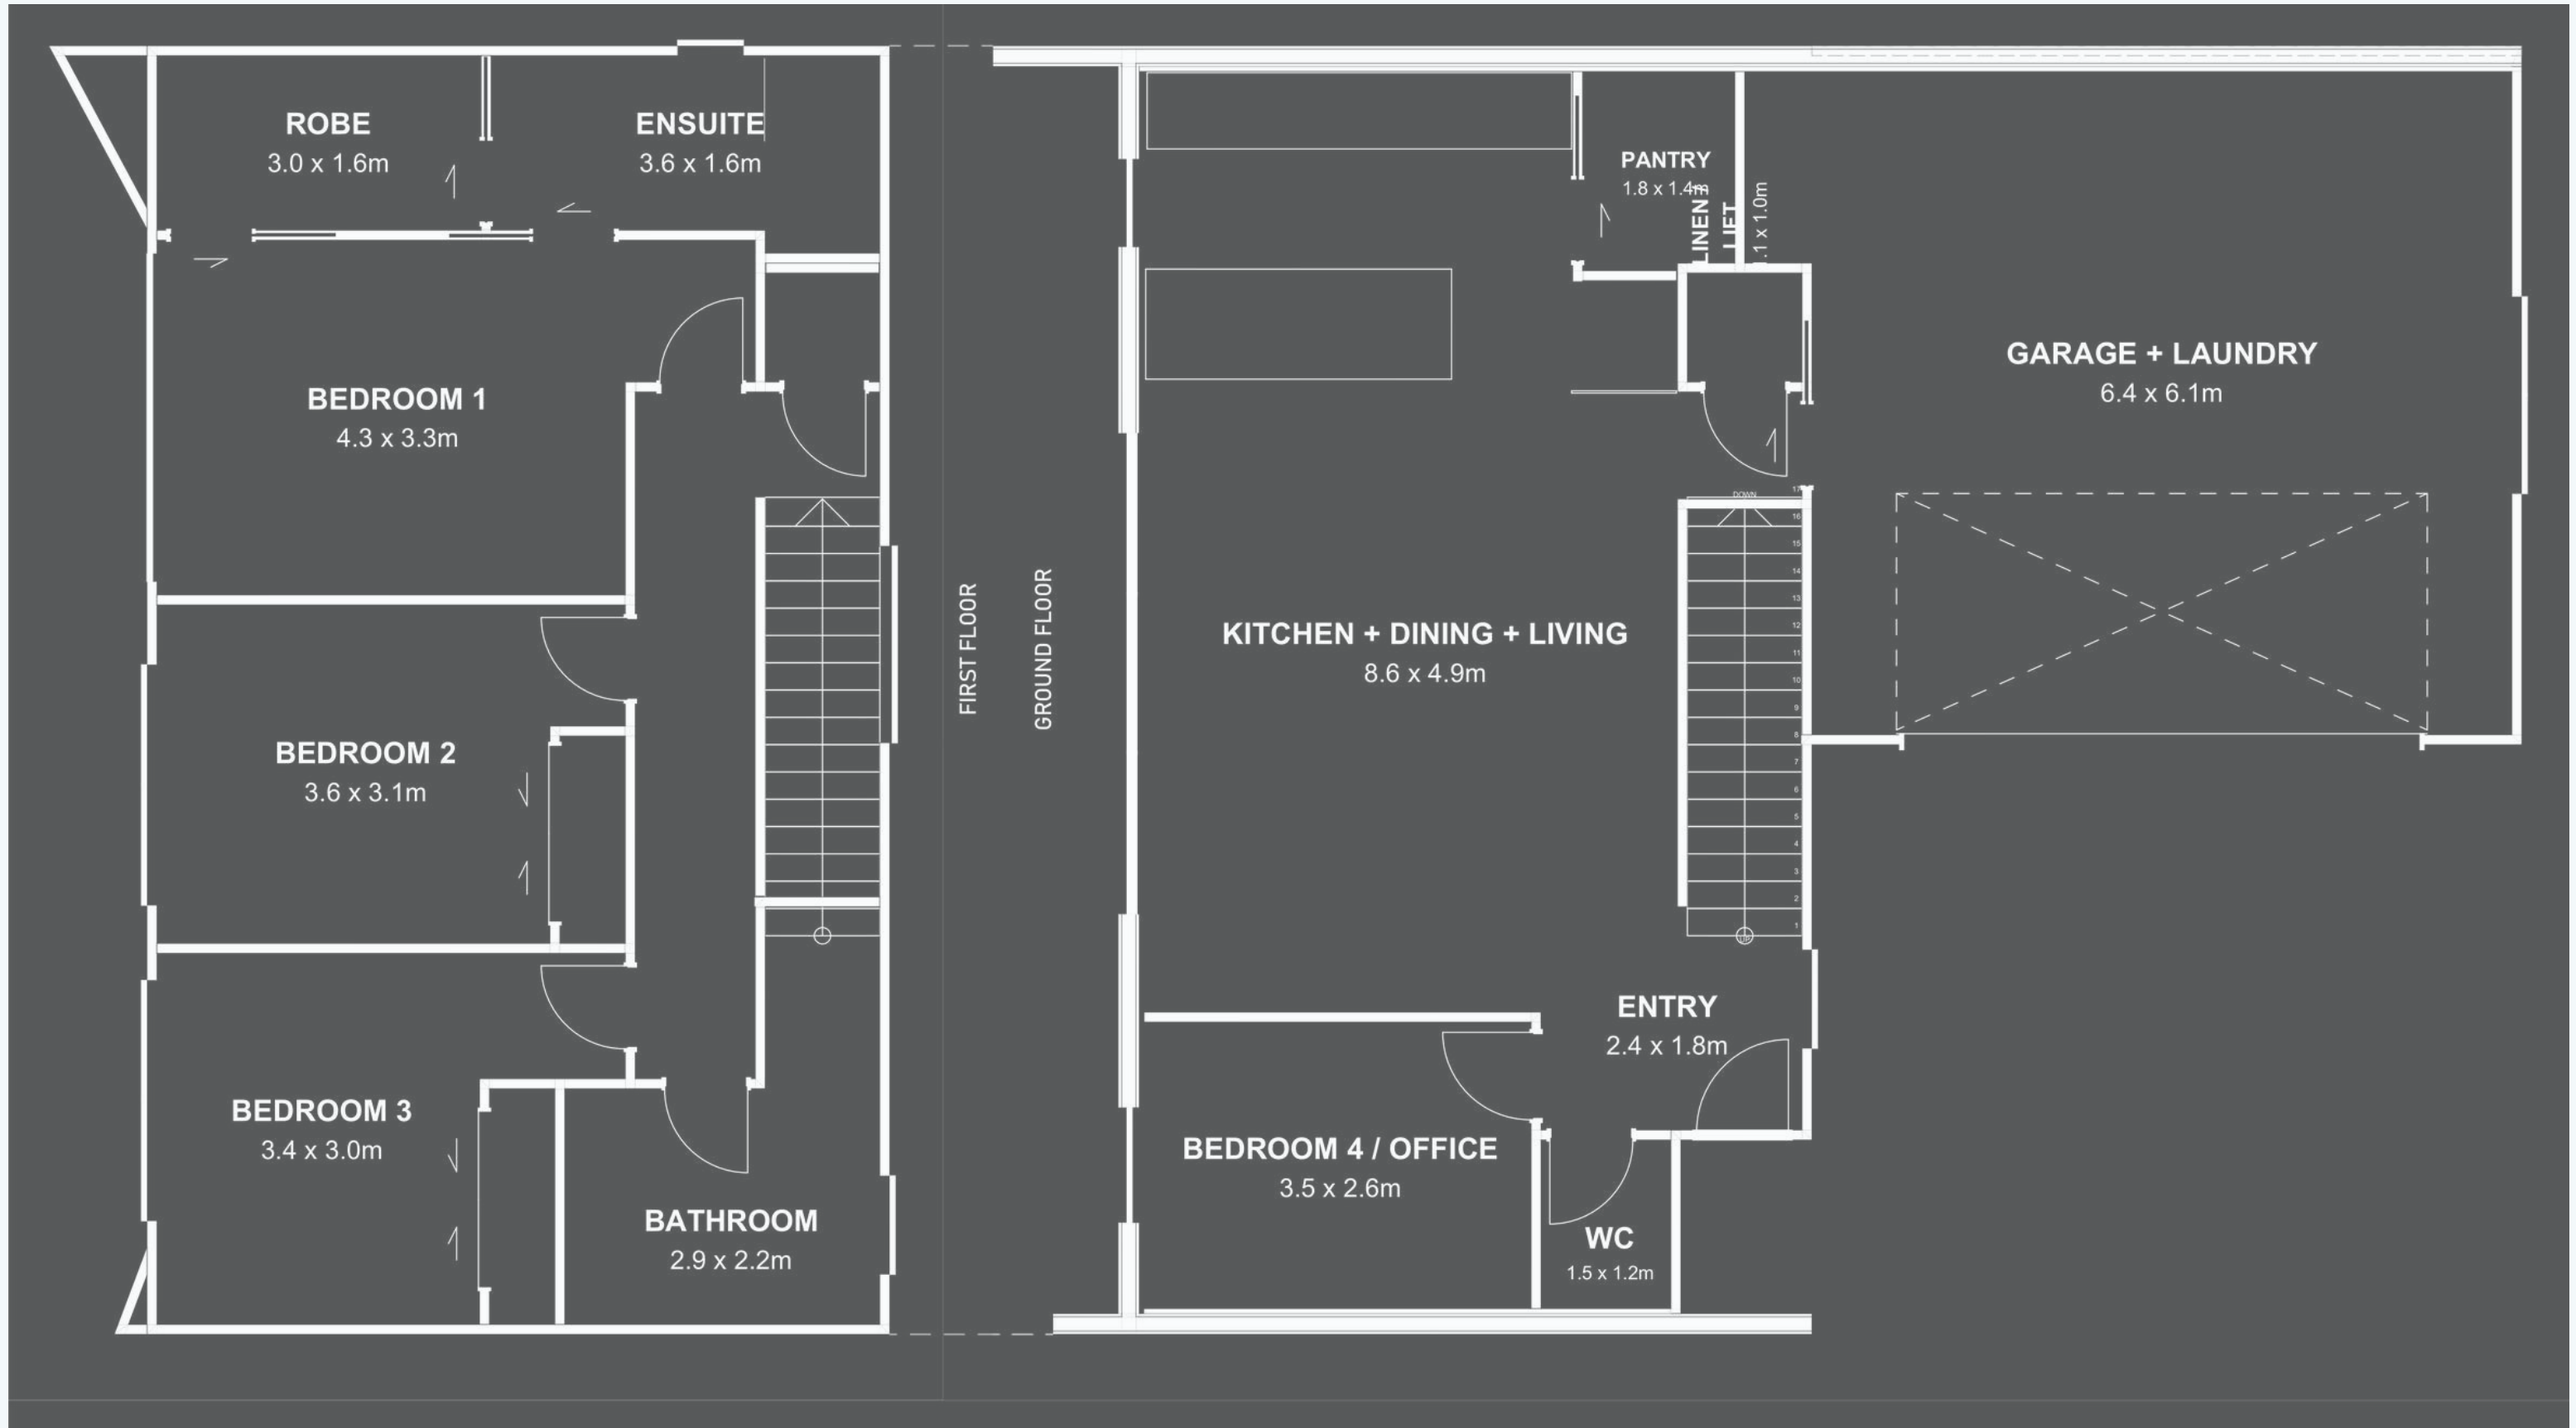

COASTAL
PROJECTS

LOT 3 – 9 KOTARE STREET, WAIKANAE

188 m²
4 Bed
2.5 Bath
Double Garage
Optional Elevator

FLOOR PLAN

KITCHEN

WC

MAIN BATHROOM

ENSUITE & WARDROBE