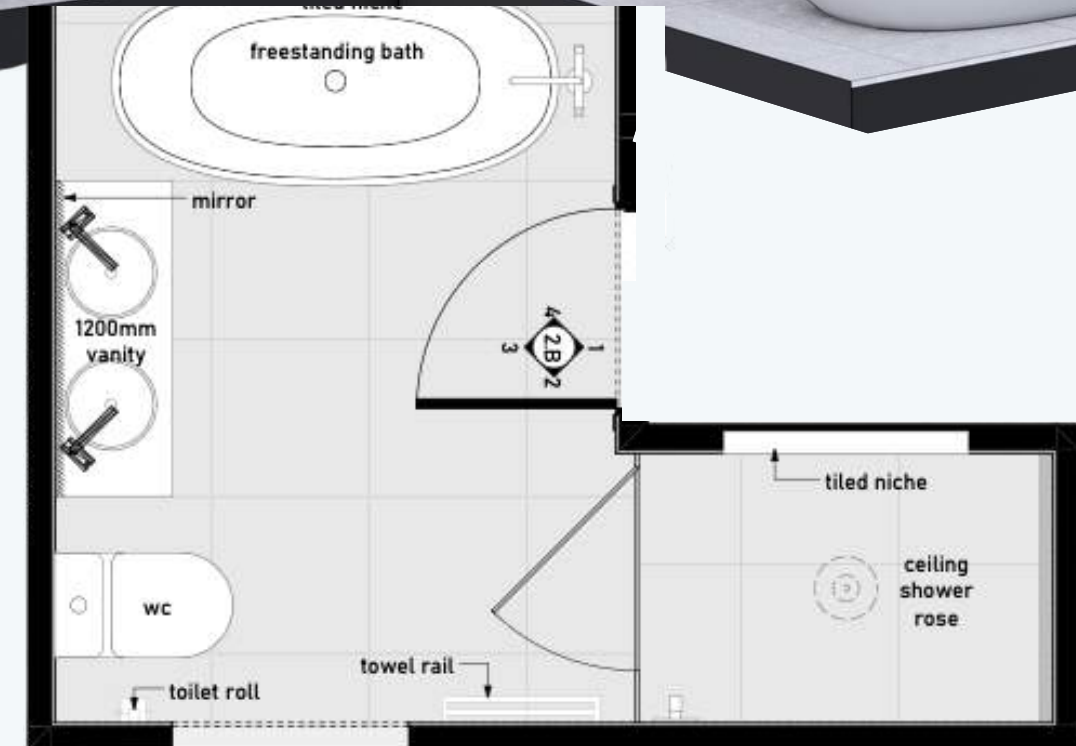

COASTAL
PROJECTS

LOT 3 – 9 KOTARE STREET, WAIKANAE

188 m²
4 Bed
2.5 Bath
Double Garage
Optional Elevator

FLOOR PLAN

KITCHEN

WC

MAIN BATHROOM

ENSUITE & WARDROBE