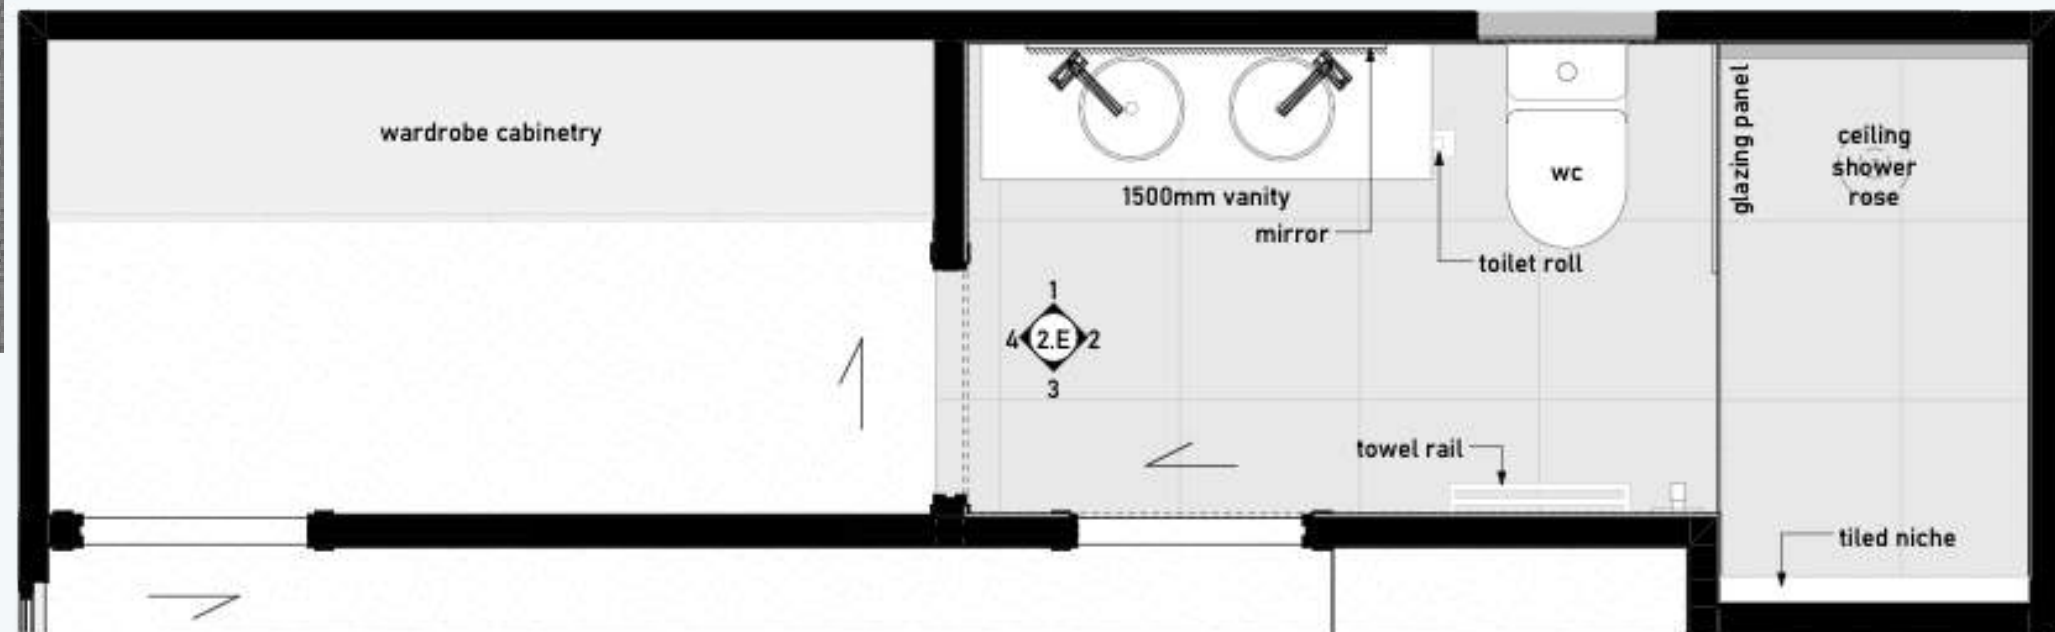

COASTAL
PROJECTS

LOT 3 – 9 KOTARE STREET, WAIKANAE

188 m²
4 Bed
2.5 Bath
Double Garage
Optional Elevator

FLOOR PLAN

KITCHEN

WC

MAIN BATHROOM

ENSUITE & WARDROBE