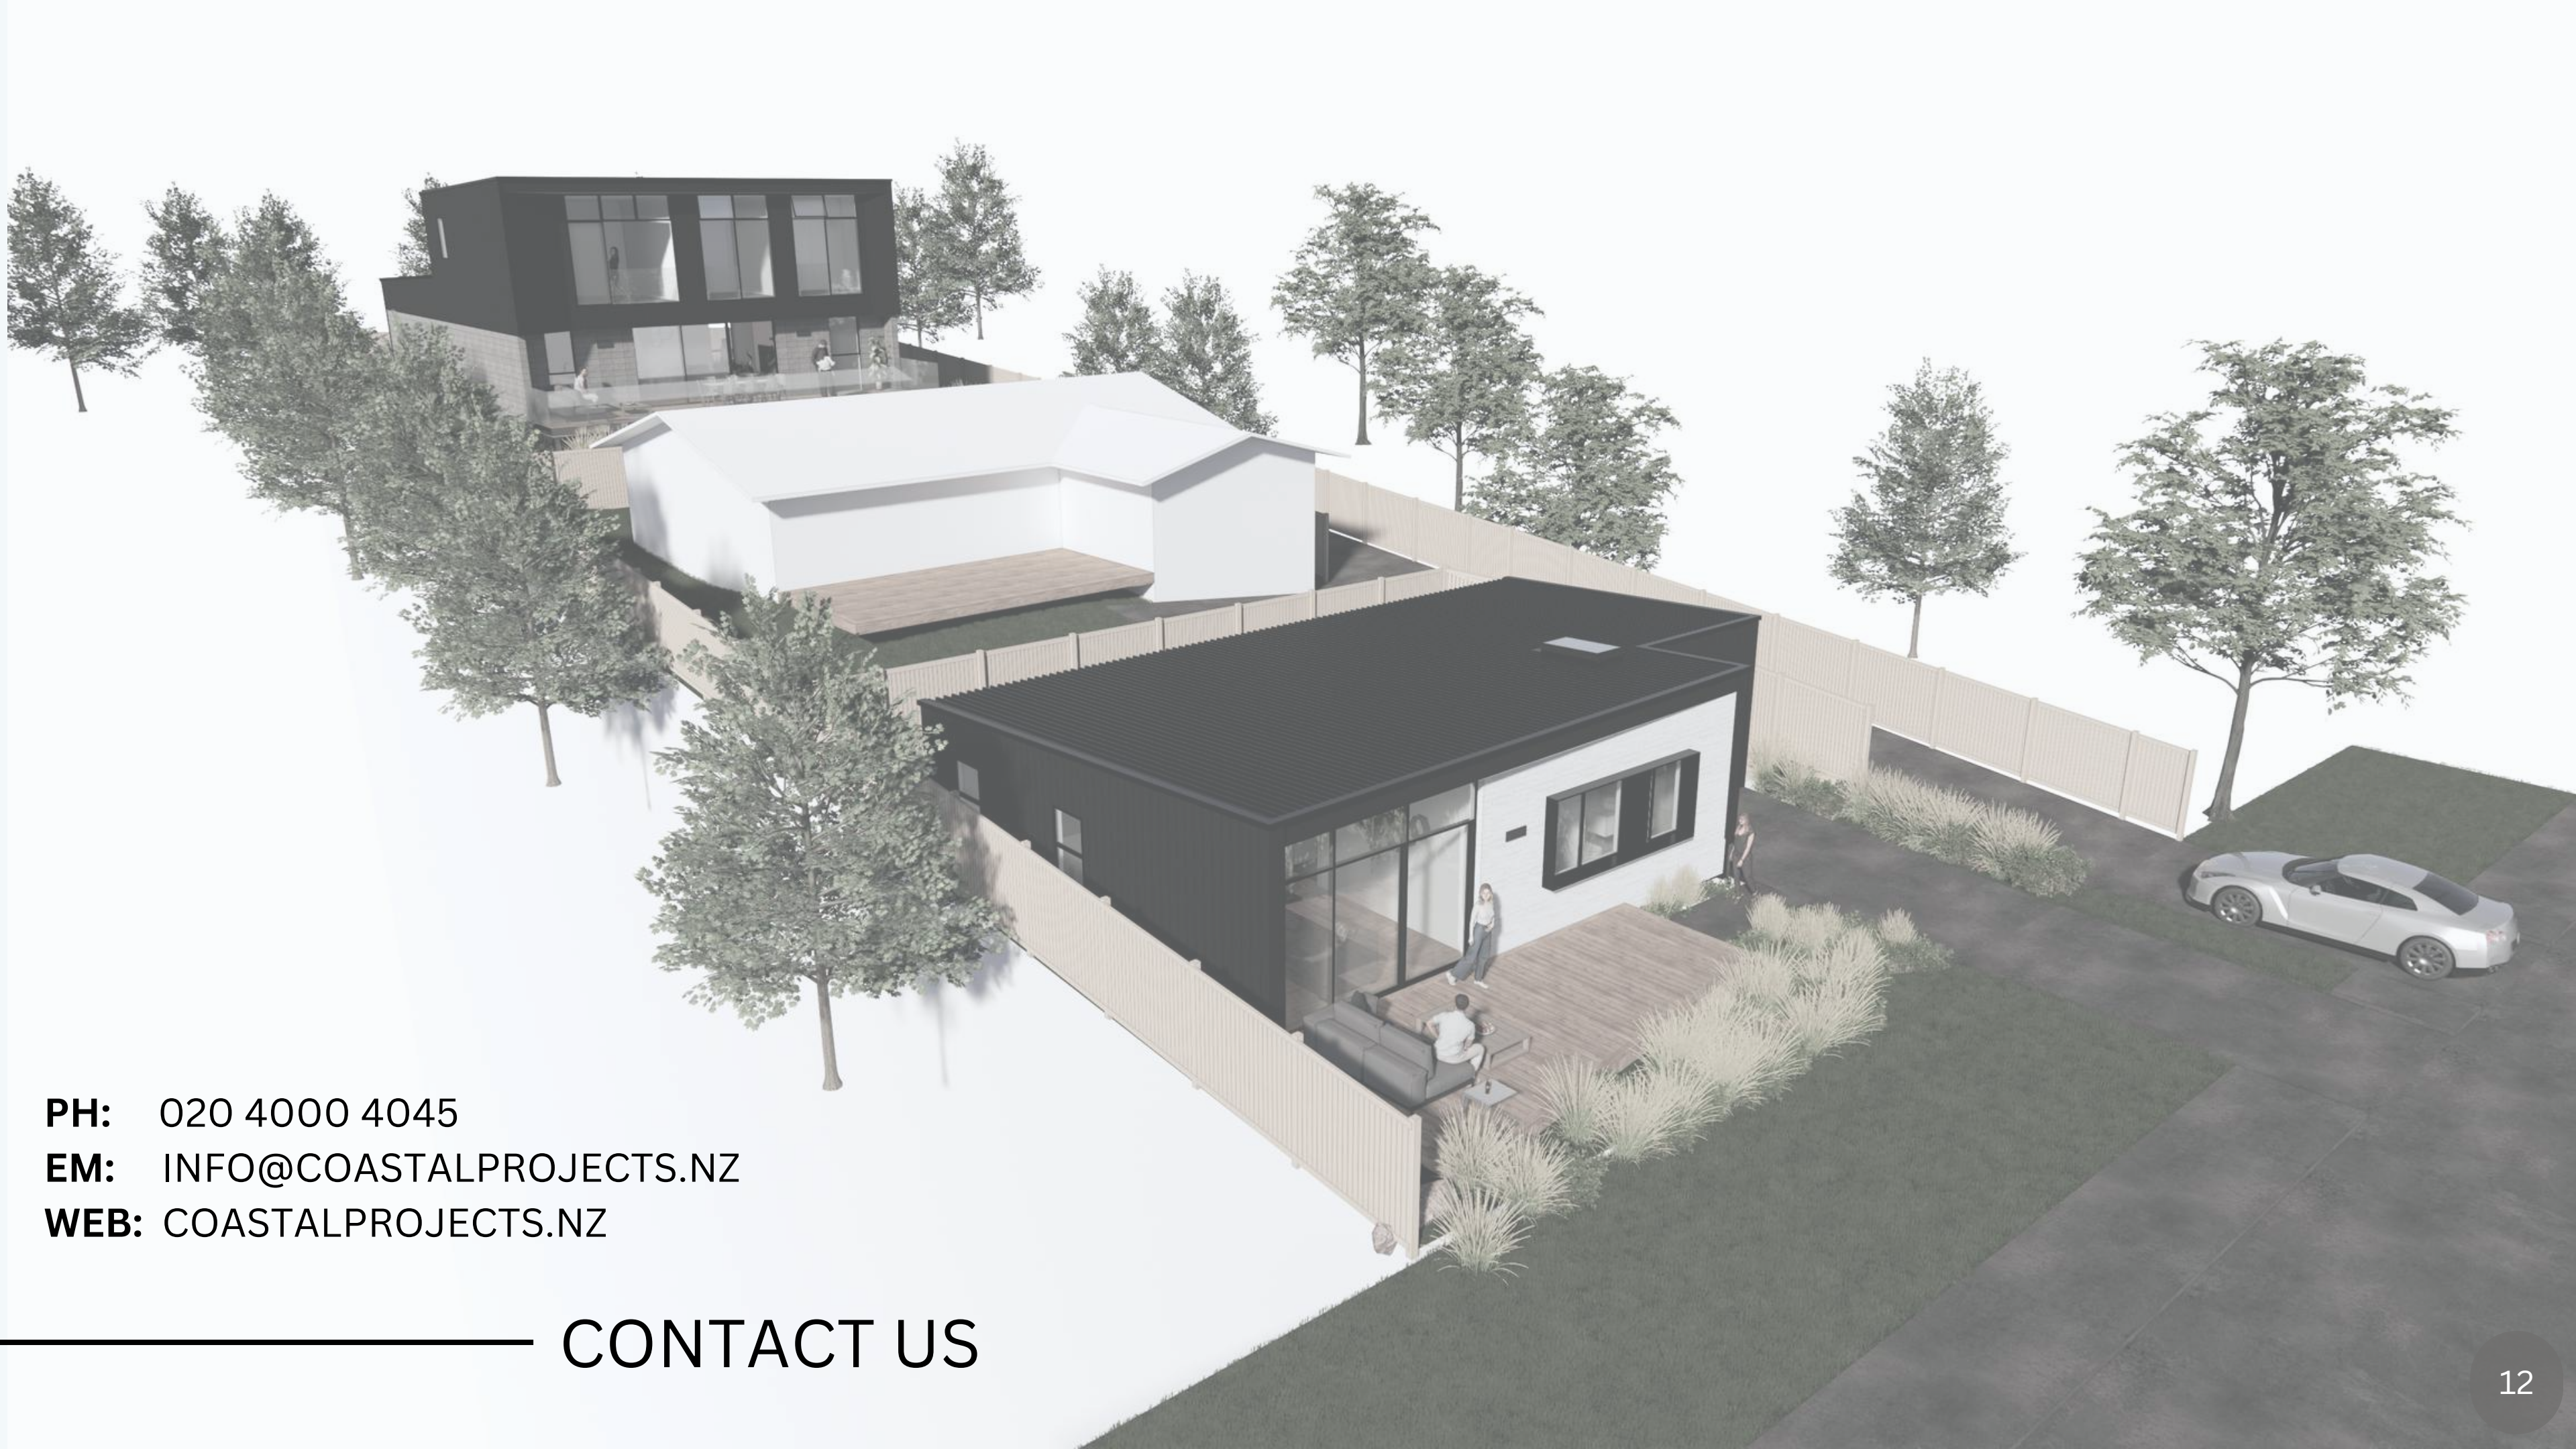

PH: 020 4000 4045
EM: INFO@COASTALPROJECTS.NZ
WEB: COASTALPROJECTS.NZ

CONTACT US