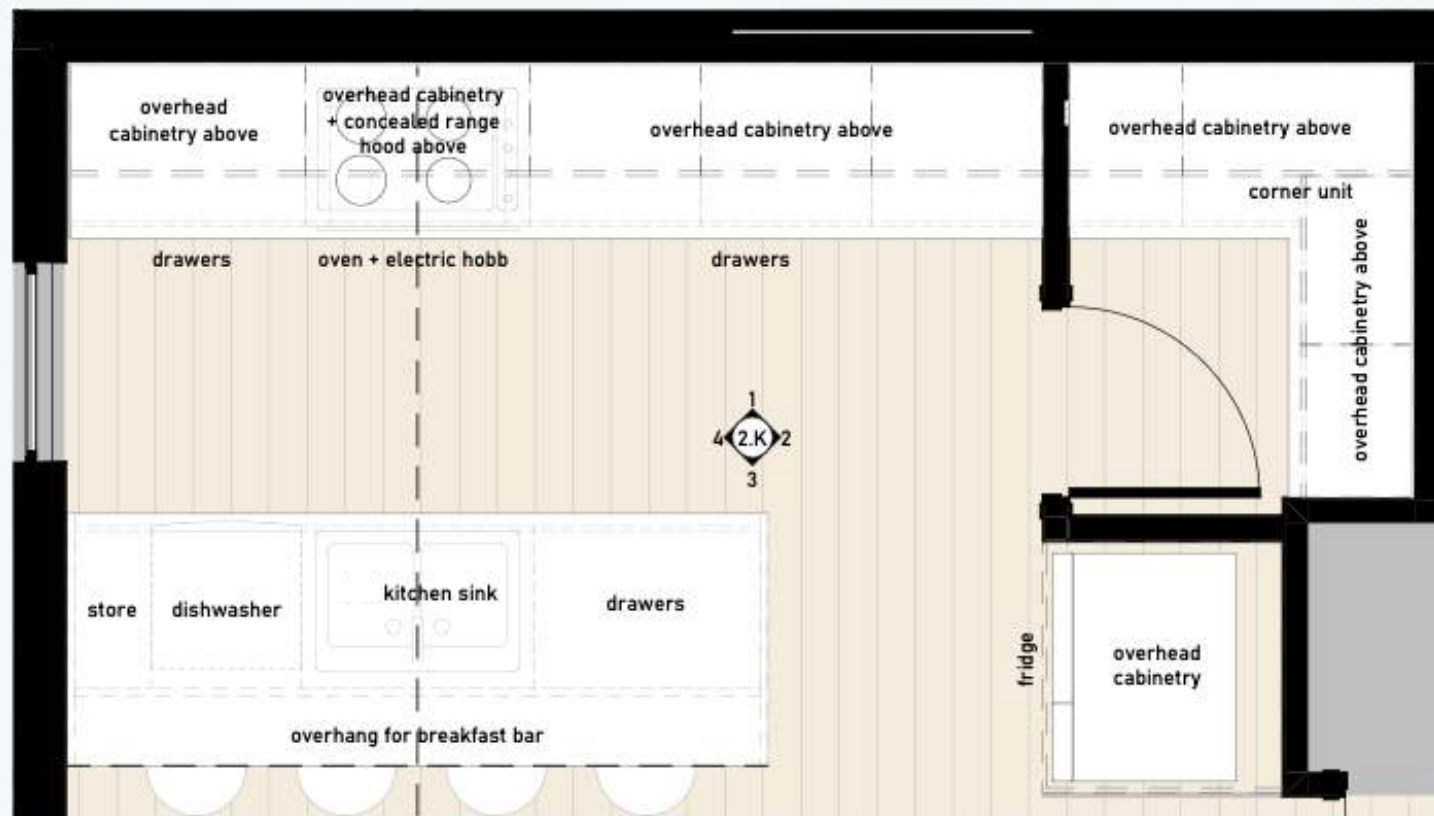

COASTAL
PROJECTS

LOT 3 – 9 KOTARE STREET, WAIKANAE

188 m²
4 Bed
2.5 Bath
Double Garage
Optional Elevator

FLOOR PLAN

KITCHEN

WC

MAIN BATHROOM

ENSUITE & WARDROBE