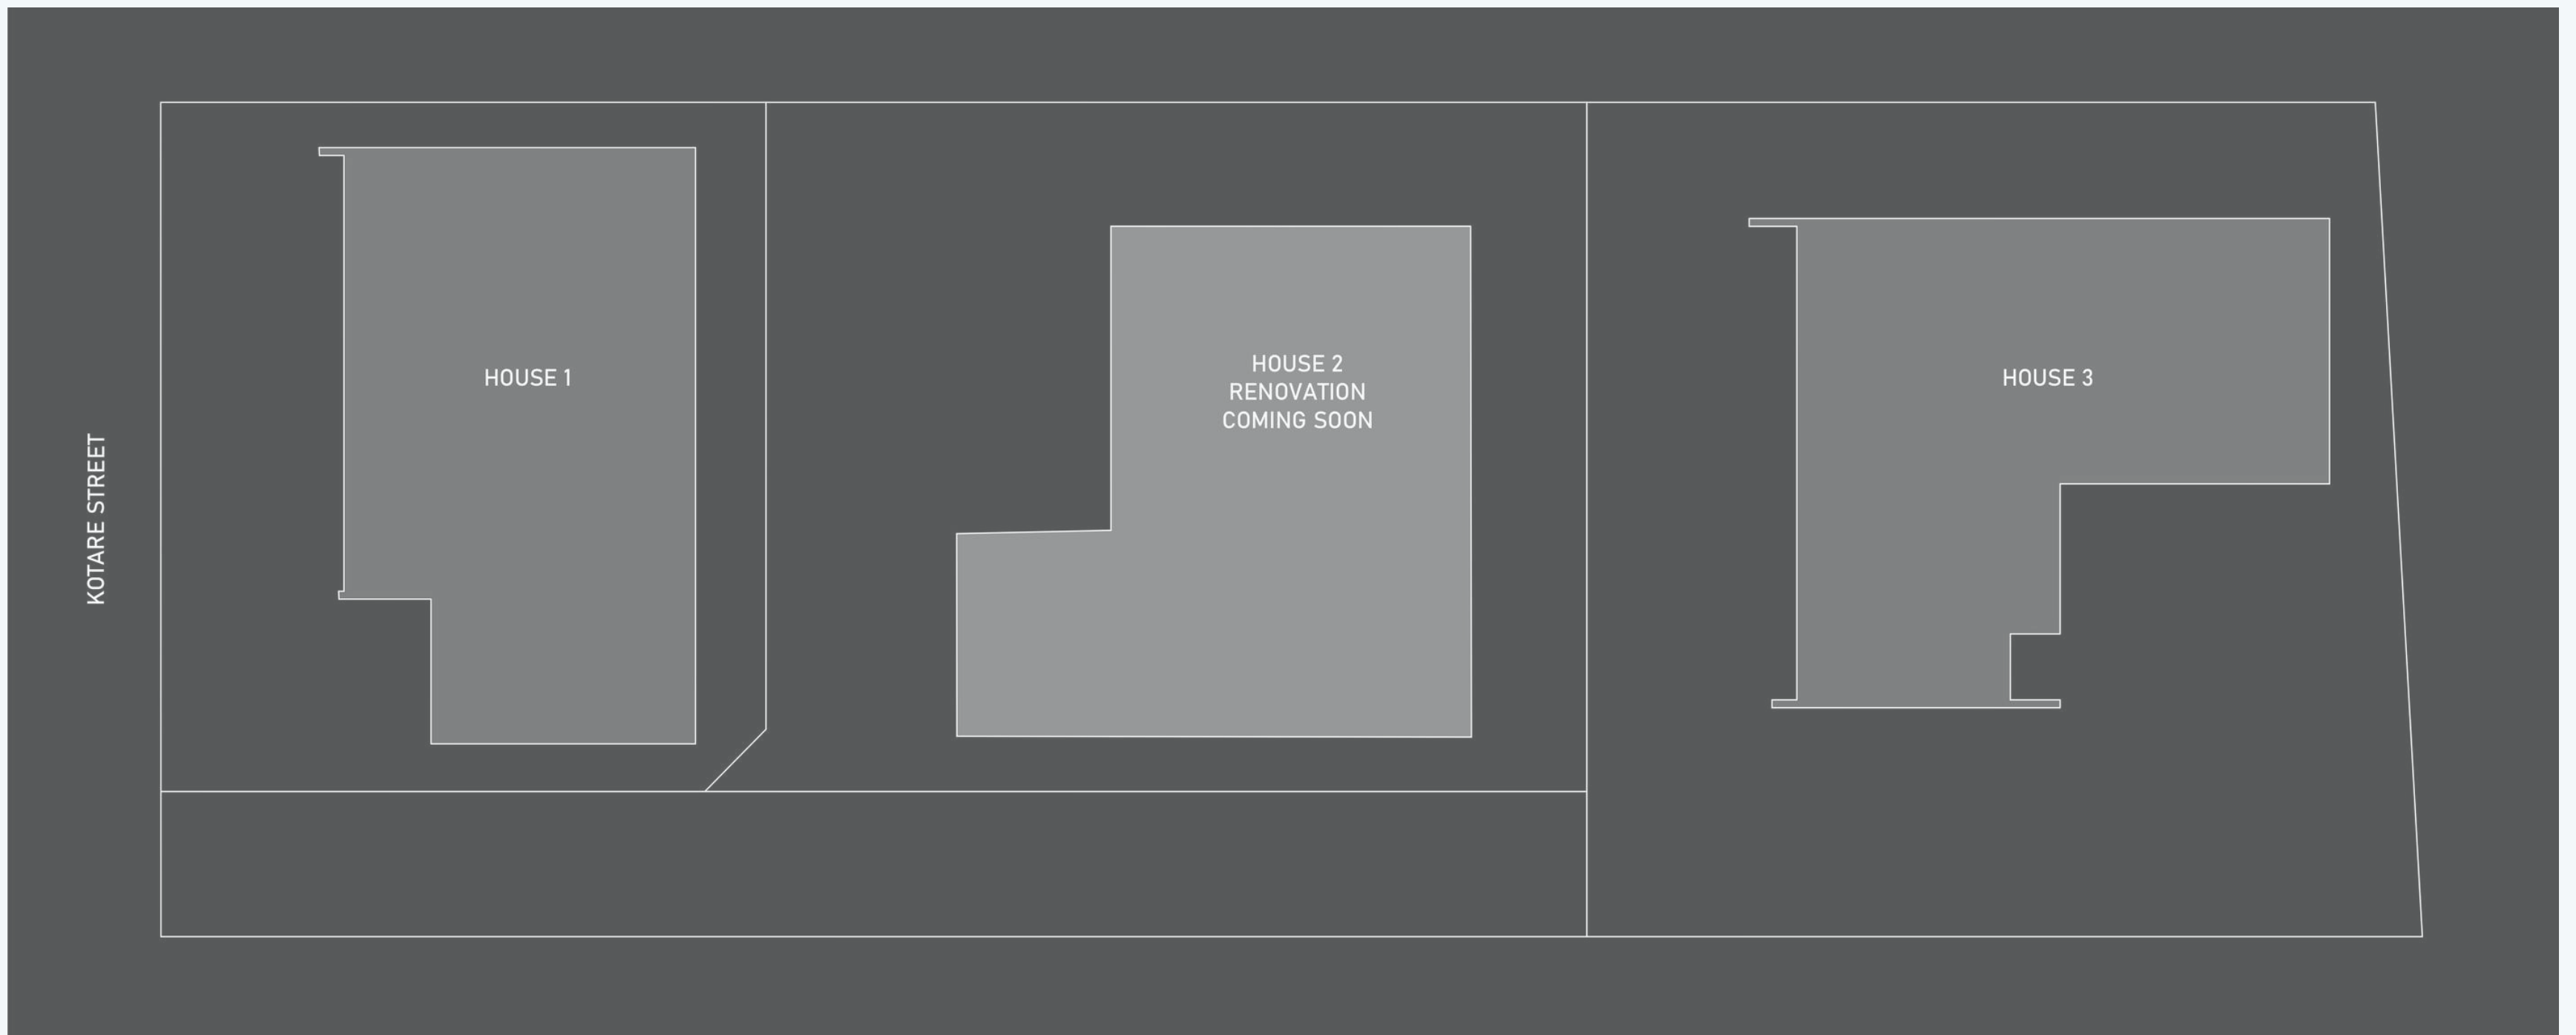

COASTAL
PROJECTS

LOT 3 – 9 KOTARE STREET, WAIKANAE

188 m²
4 Bed
2.5 Bath
Double Garage
Optional Elevator

FLOOR PLAN

KITCHEN

WC

MAIN BATHROOM

ENSUITE & WARDROBE