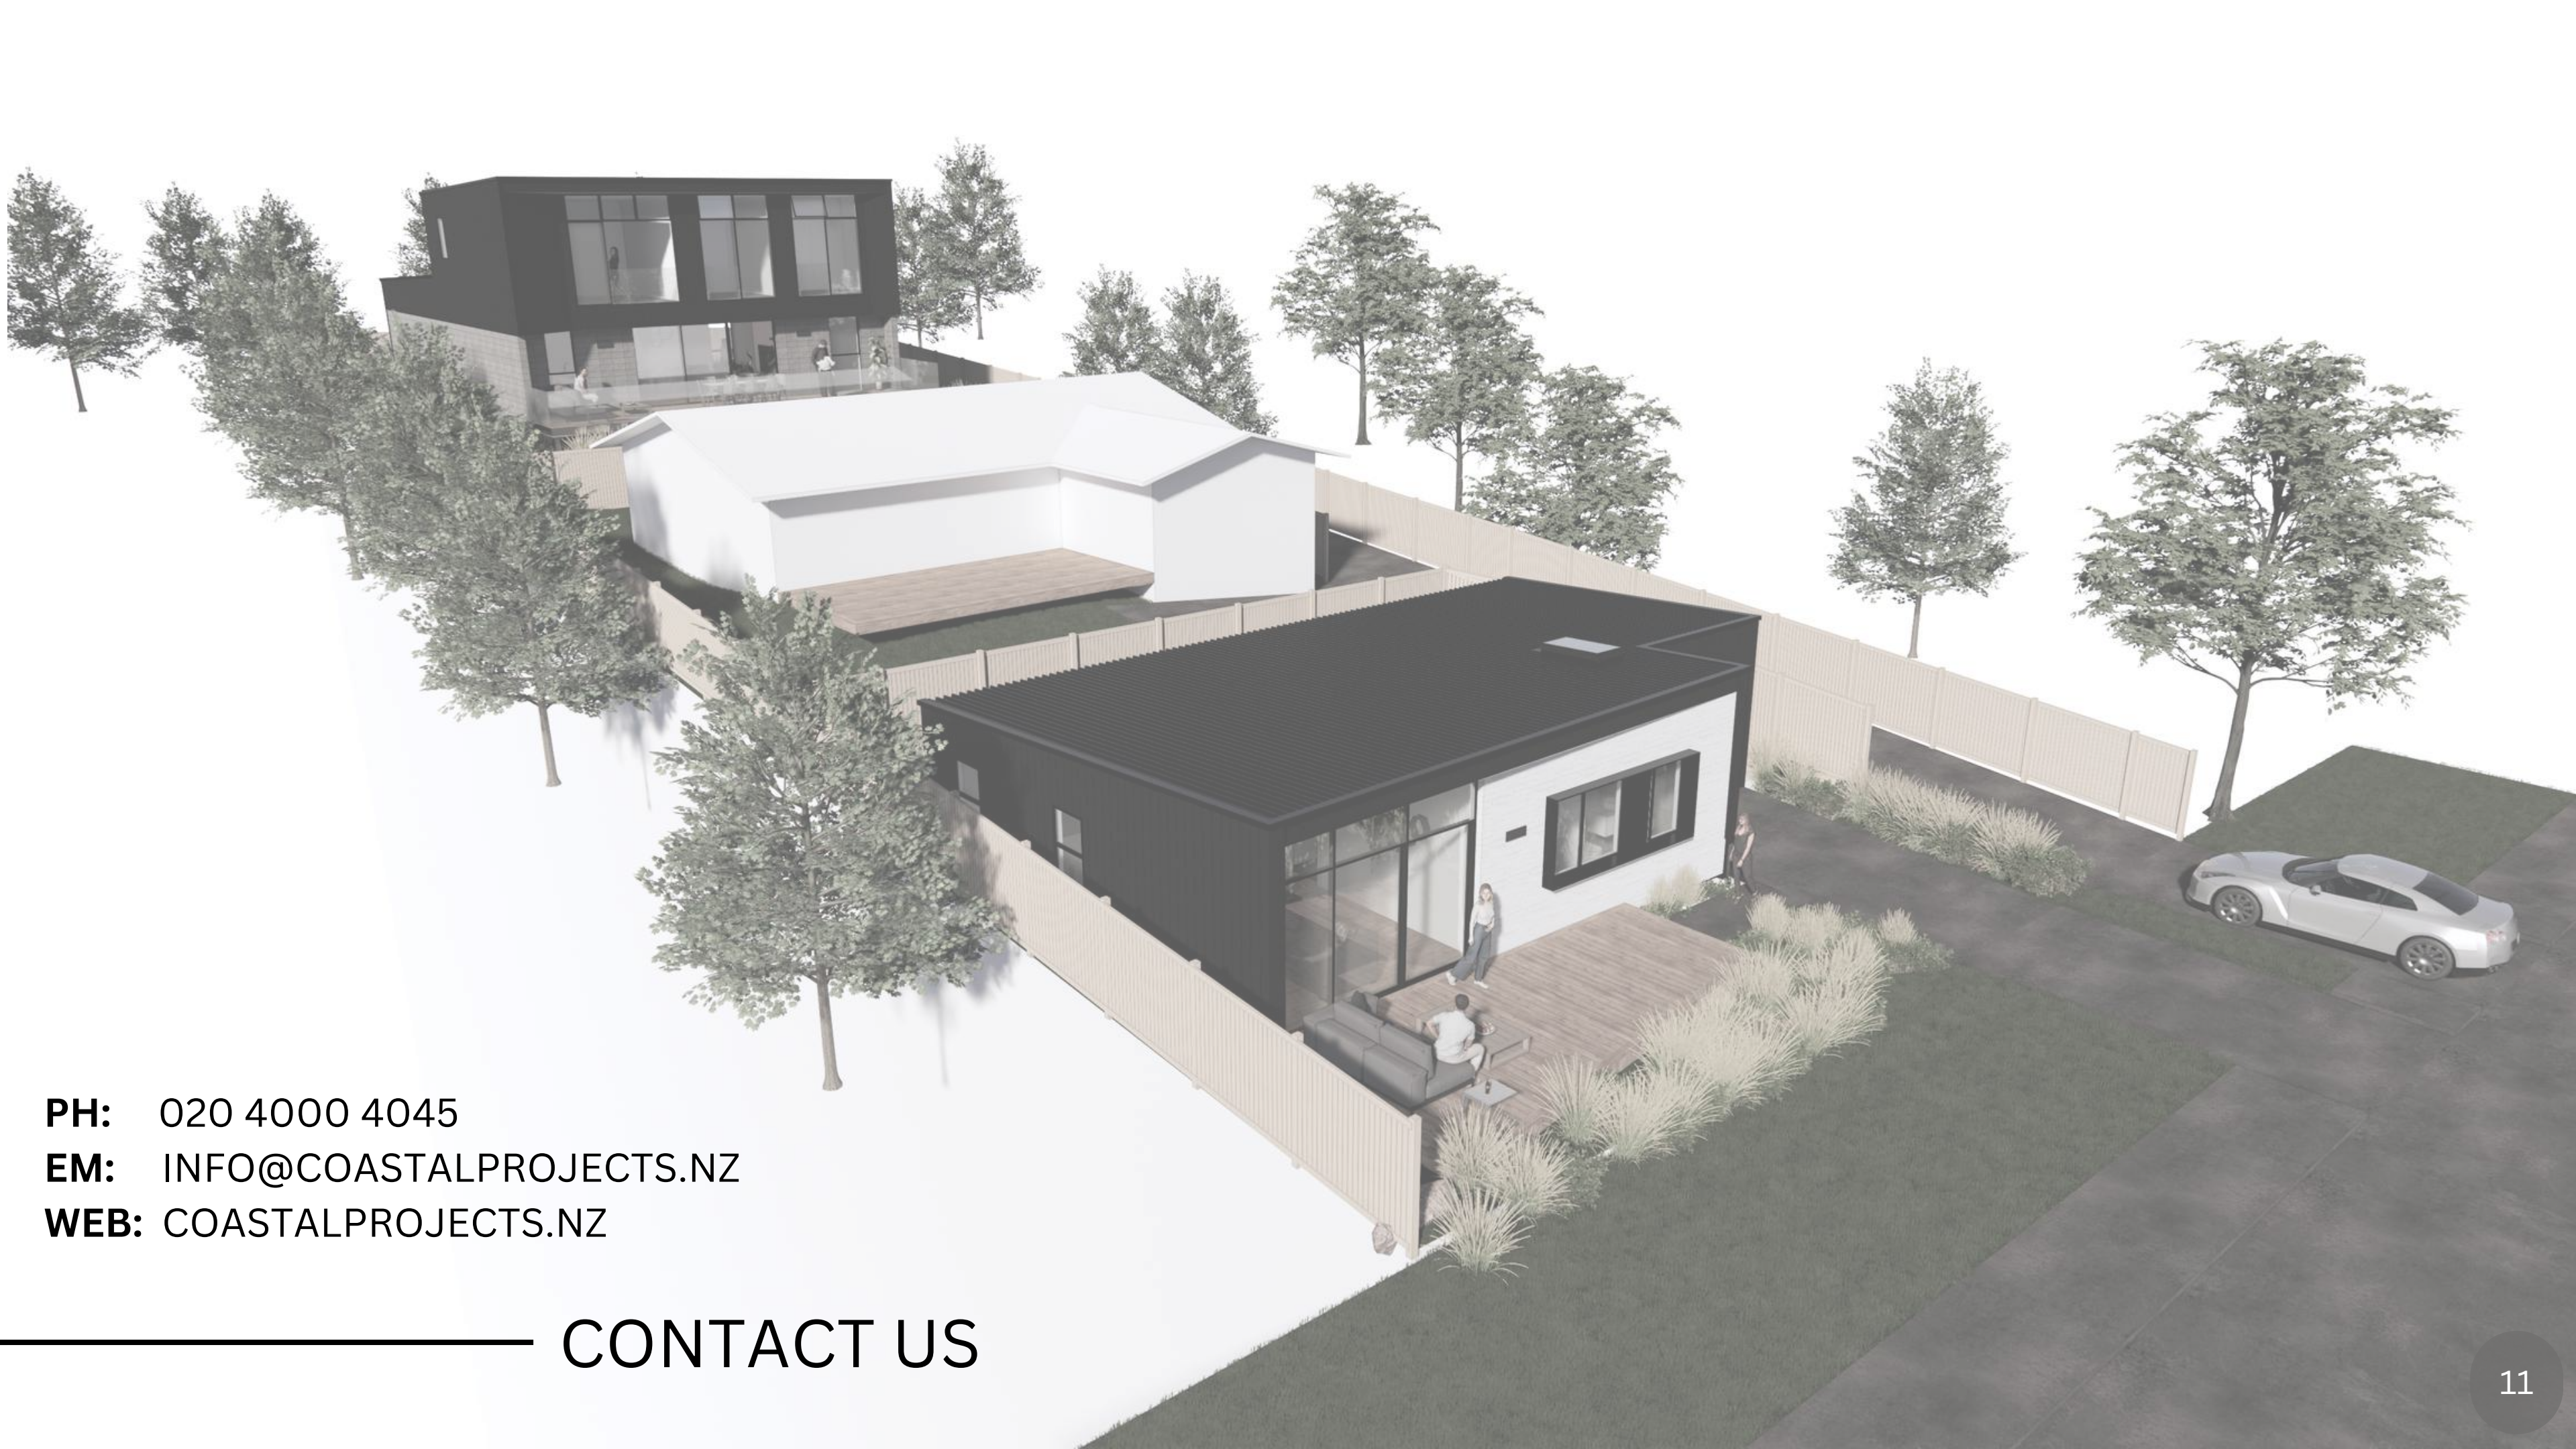

PH: 020 4000 4045

EM: INFO@COASTALPROJECTS.NZ

WEB: COASTALPROJECTS.NZ

CONTACT US