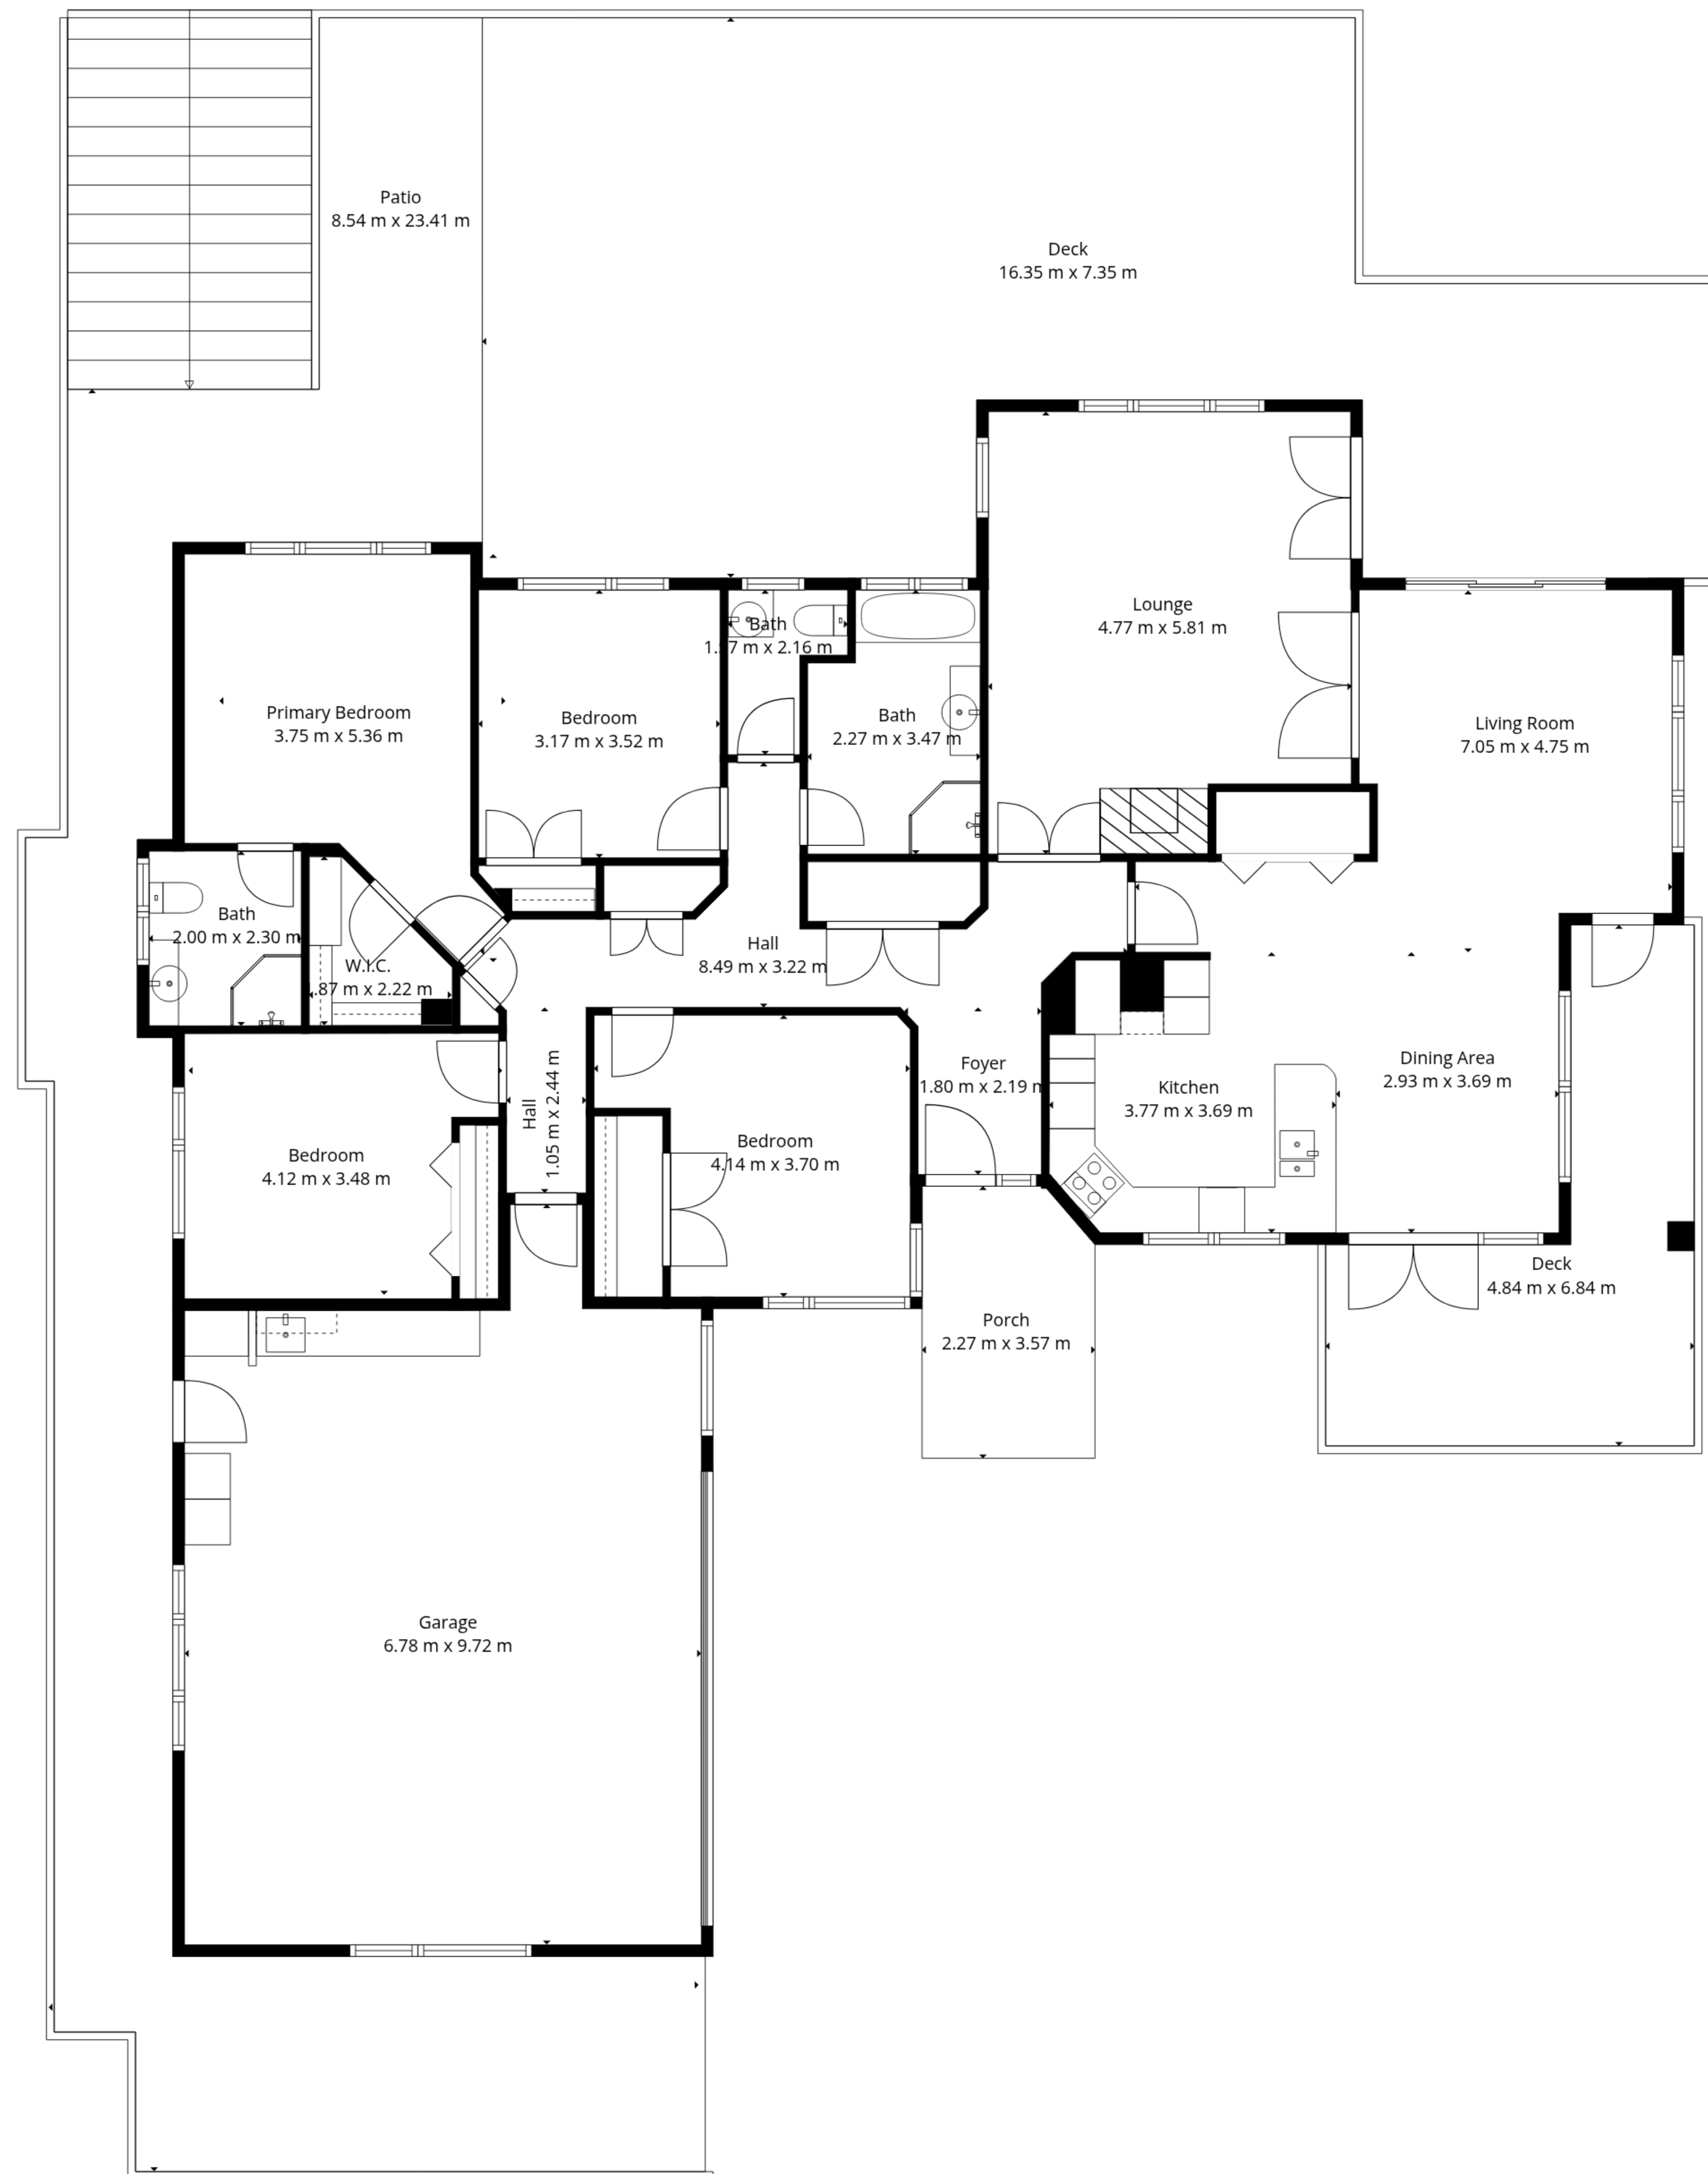

TOTAL: 178 m²

1st floor: 178 m²

EXCLUDED AREAS: GARAGE: 58 m², PORCH: 8 m², DECK: 111 m²,

PATIO: 87 m², WALLS: 13 m²

Floor Plan Created By Cubicasa App. Measurements Deemed Highly Reliable But Not Guaranteed.

move.

TOTAL: 178 m²

1st floor: 178 m²

EXCLUDED AREAS: GARAGE: 58 m², PORCH: 8 m², DECK: 111 m²,

PATIO: 87 m², WALLS: 13 m²