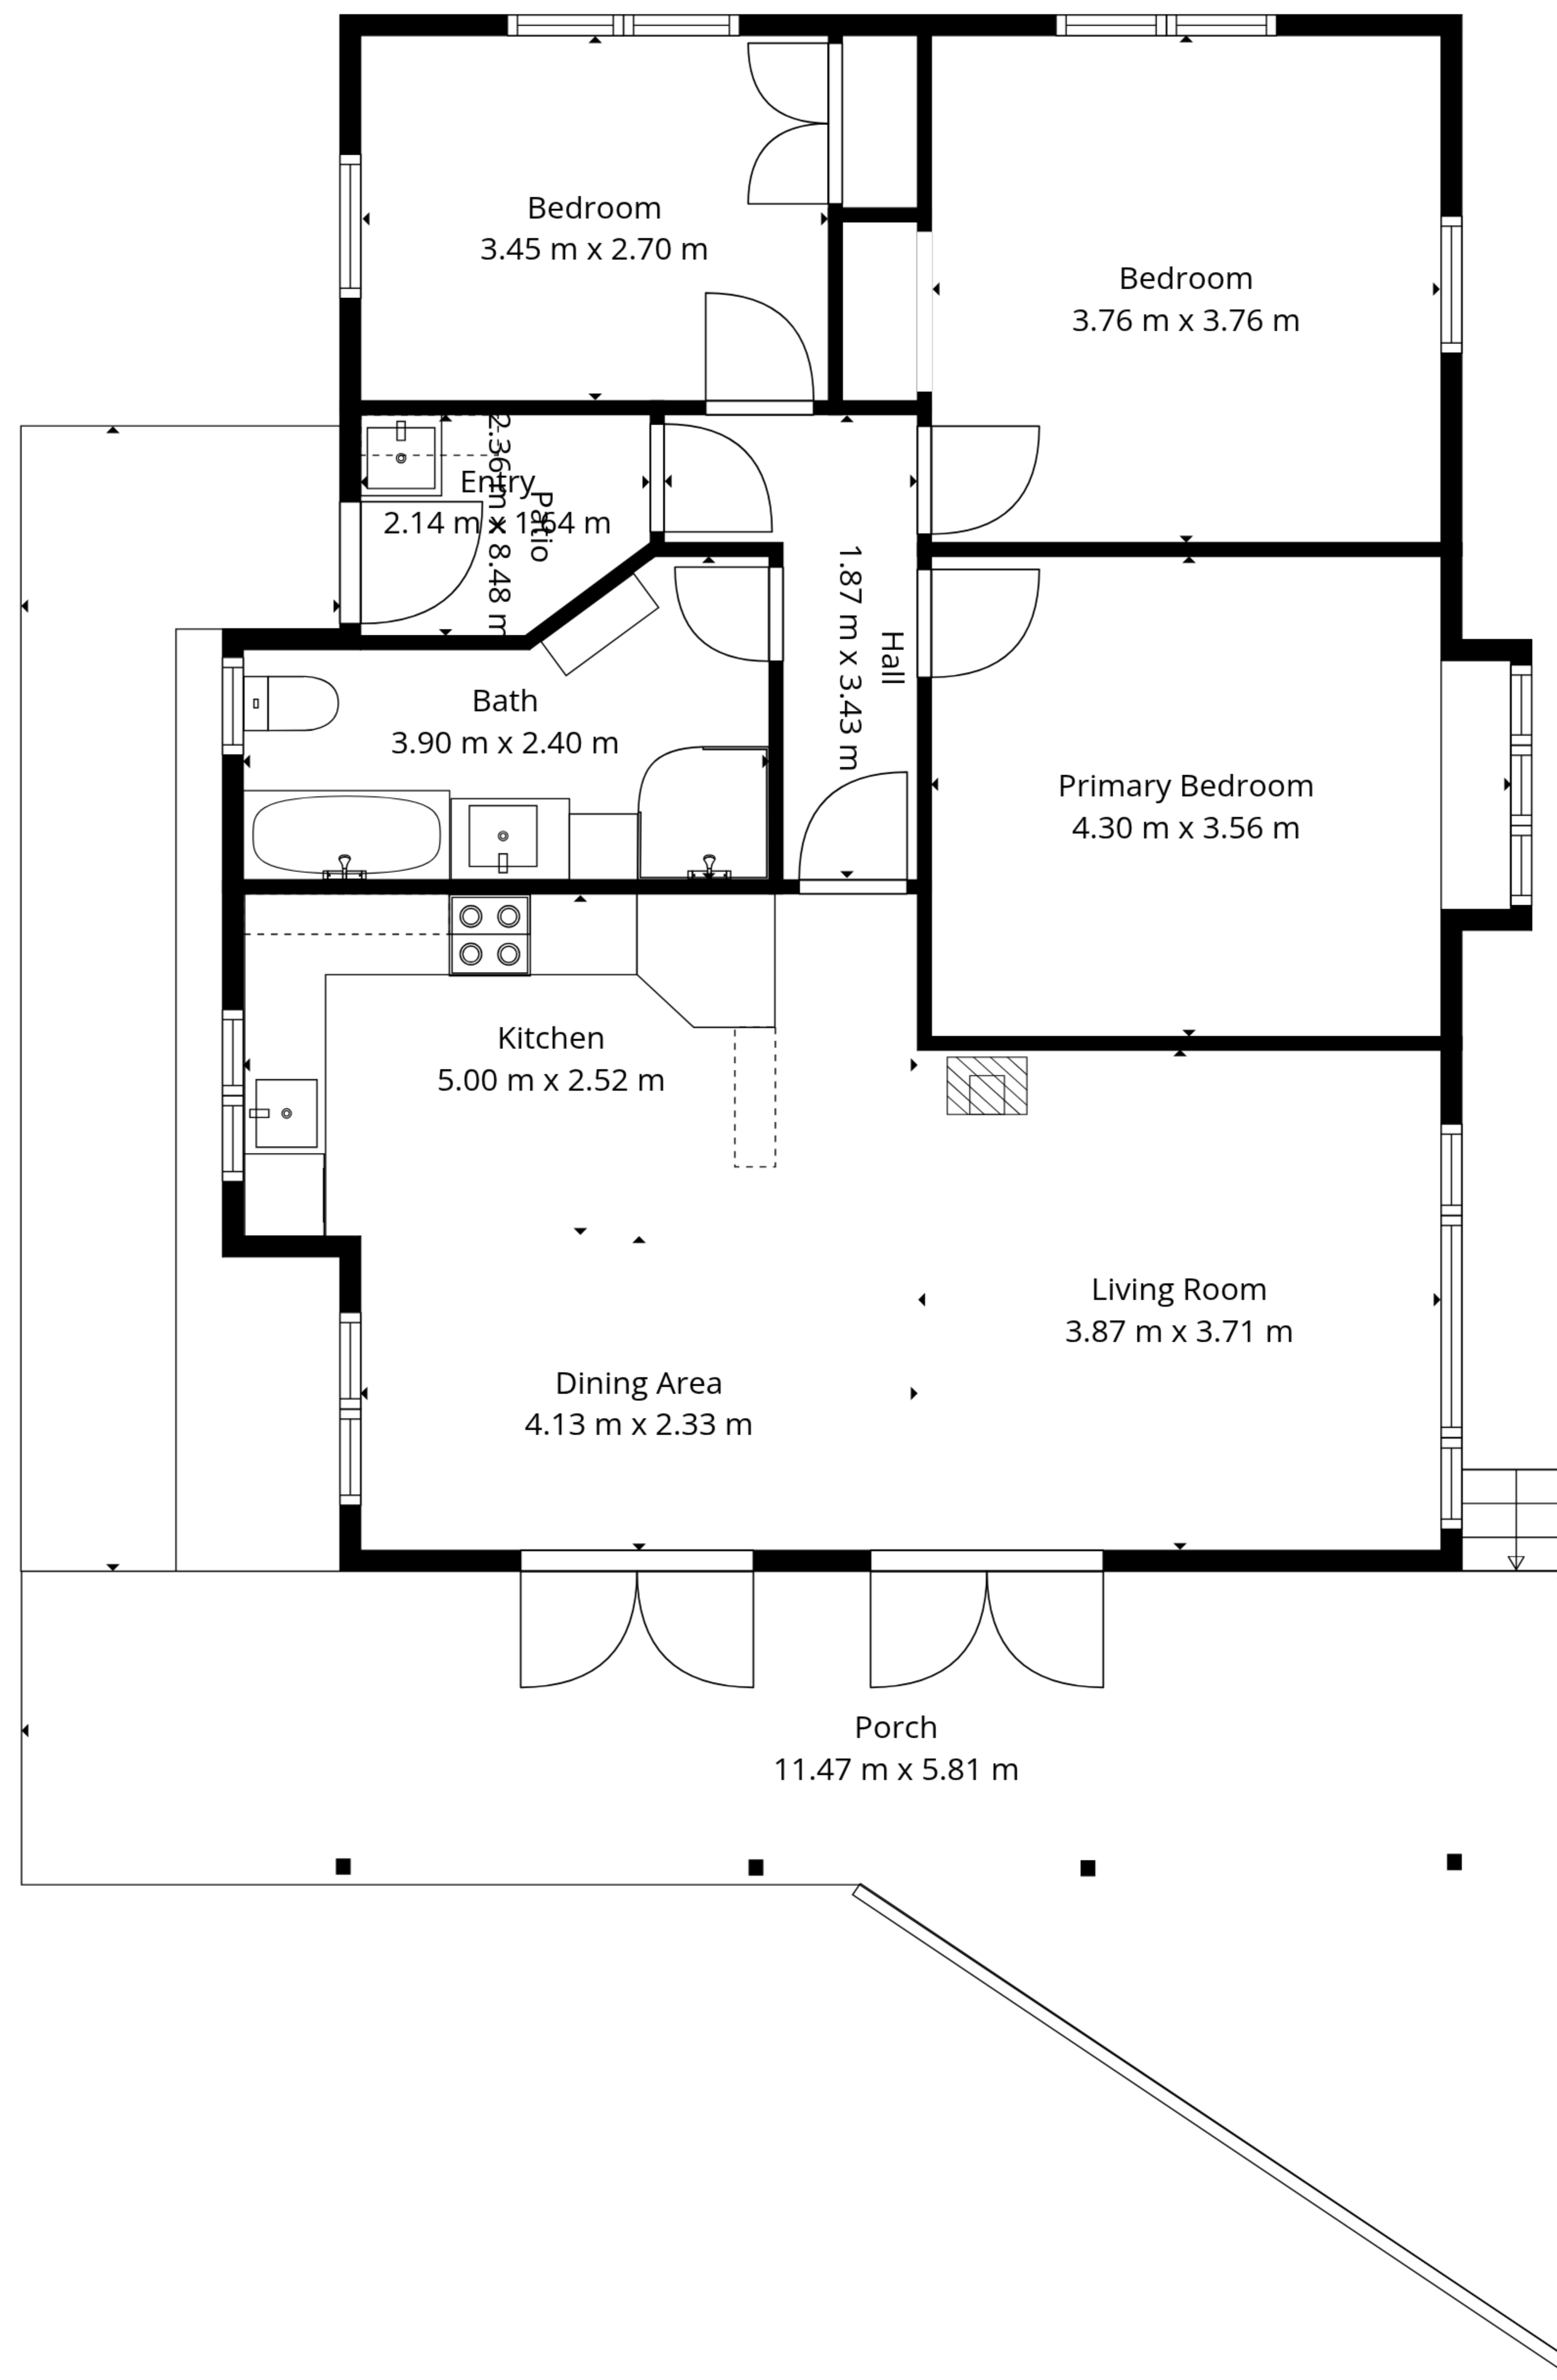

TOTAL: 95 m²
 1st floor: 95 m²
 EXCLUDED AREAS: PORCH: 36 m², PATIO: 12 m², WALLS: 6 m²

Floor Plan Created By Cubicasa App. Measurements Deemed Highly Reliable But Not Guaranteed.

TOTAL: 95 m²
 1st floor: 95 m²
 EXCLUDED AREAS: PORCH: 36 m², PATIO: 12 m², WALLS: 6 m²

Floor Plan Created By Cubicasa App. Measurements Deemed Highly Reliable But Not Guaranteed.