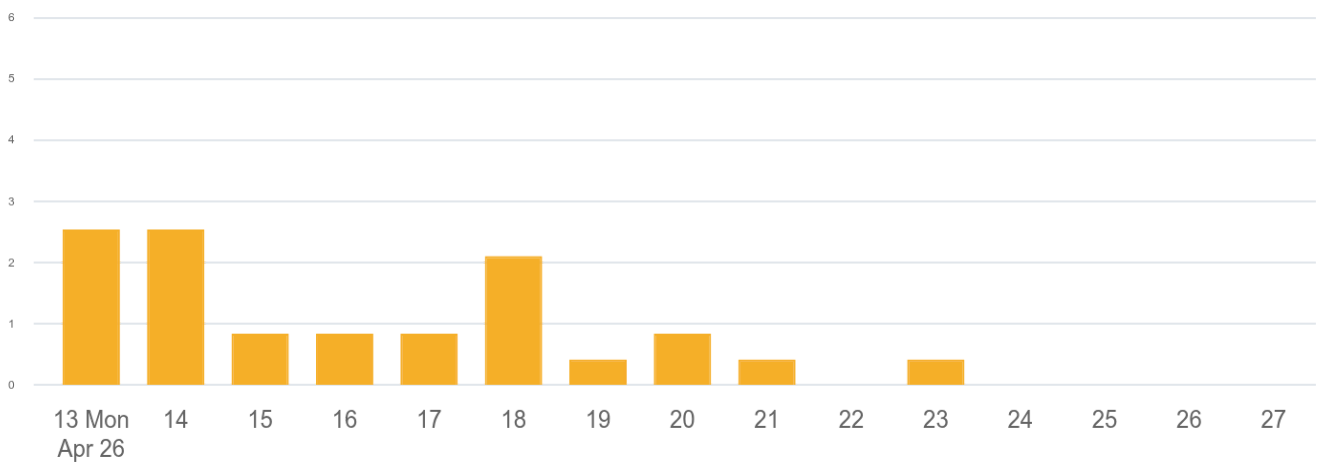

Top 10 locations by listing views

Franklin / Auckland	41%
Auckland City / Auckland	16%
Manukau / Auckland	7%
Waiuku / Auckland	6%
Papakura / Auckland	5%
Pukekohe / Auckland	4%
Waitakere / Auckland	2%
North Shore / Auckland	2%
Huntly / Waikato	2%
Kaitaia / Northland	1%

The number of times your listing was added to a person's watchlist

Watchers

92%

Inside Auckland

8%

Outside Auckland

Top 3 regions by watchers

Auckland	92%
Bay of Plenty	4%
Northland	4%

Top 10 locations by watchers

Franklin / Auckland	35%
Auckland City / Auckland	19%
Manukau / Auckland	12%
Papakura / Auckland	12%
Waitakere / Auckland	4%
North Shore / Auckland	4%
New Lynn / Auckland	4%
Waiuku / Auckland	4%
Papamoa / Bay of Plenty	4%
Dargaville / Northland	4%

New watchers per day

Listing views

The number of times your listing page has been opened

Total views: **11**
Since first listed

Average listing views per day: **1**
Since first listed

Views: 20 - 26 Apr '26 **11**