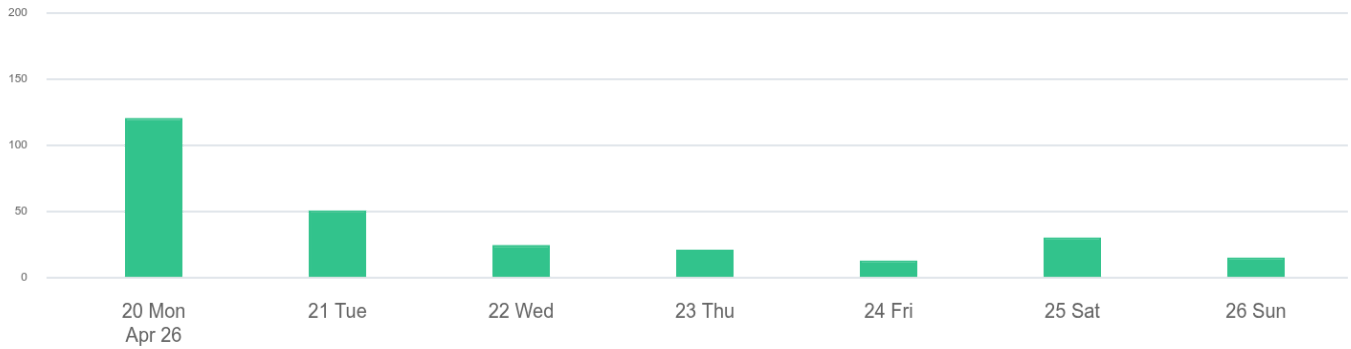

The number of times your listing has been viewed

380

Listing Views

2,001 Total listing views

2,592

Search Views

8,635 Total search views

2,972