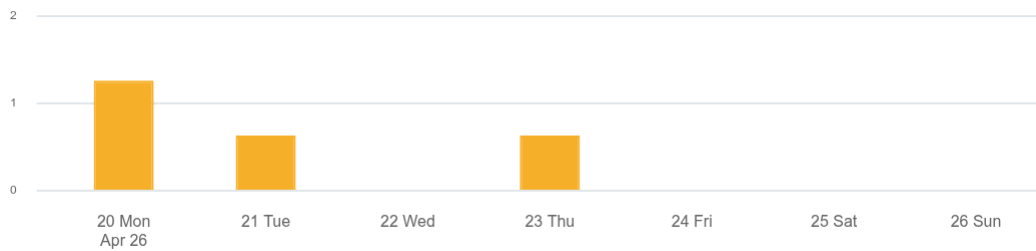

The number of times your listing has been viewed

380

Listing Views

2,001 Total listing views

2,592

Search Views

8,635 Total search views

2,972

Combined Views

10,636 Total combined views

👤 Watchers for 20 - 26 Apr '26

The number of times your listing was added to a person's watchlist

4

Watchers

28 Total Watchers

💬 Enquiries for 20 - 26 Apr '26