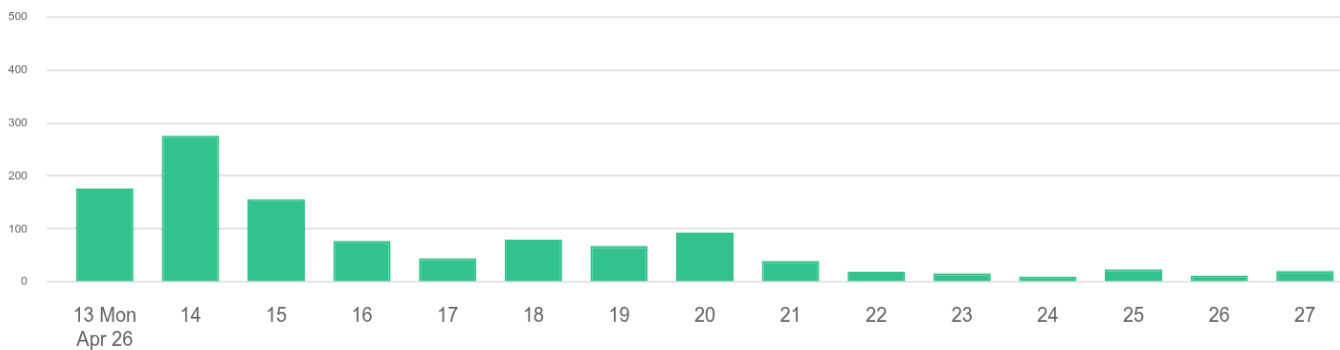

Combined Views

10,636 Total combined views

👤 Watchers for 20 - 26 Apr '26

The number of times your listing was added to a person's watchlist

4

Watchers

28 Total Watchers

💬 Enquiries for 20 - 26 Apr '26

The number of times an email was sent or a phone number was clicked

0

Email Enquiries

0 Total email enquiries

1

Click to call

7 Total click to call

1

Combined Enquiries

7 Total combined enquiries

Views

The number of times your listing page has been opened

Total views

2,001
Total Listing Views

8,635
Total Search Views

10,636
Total Combined Views