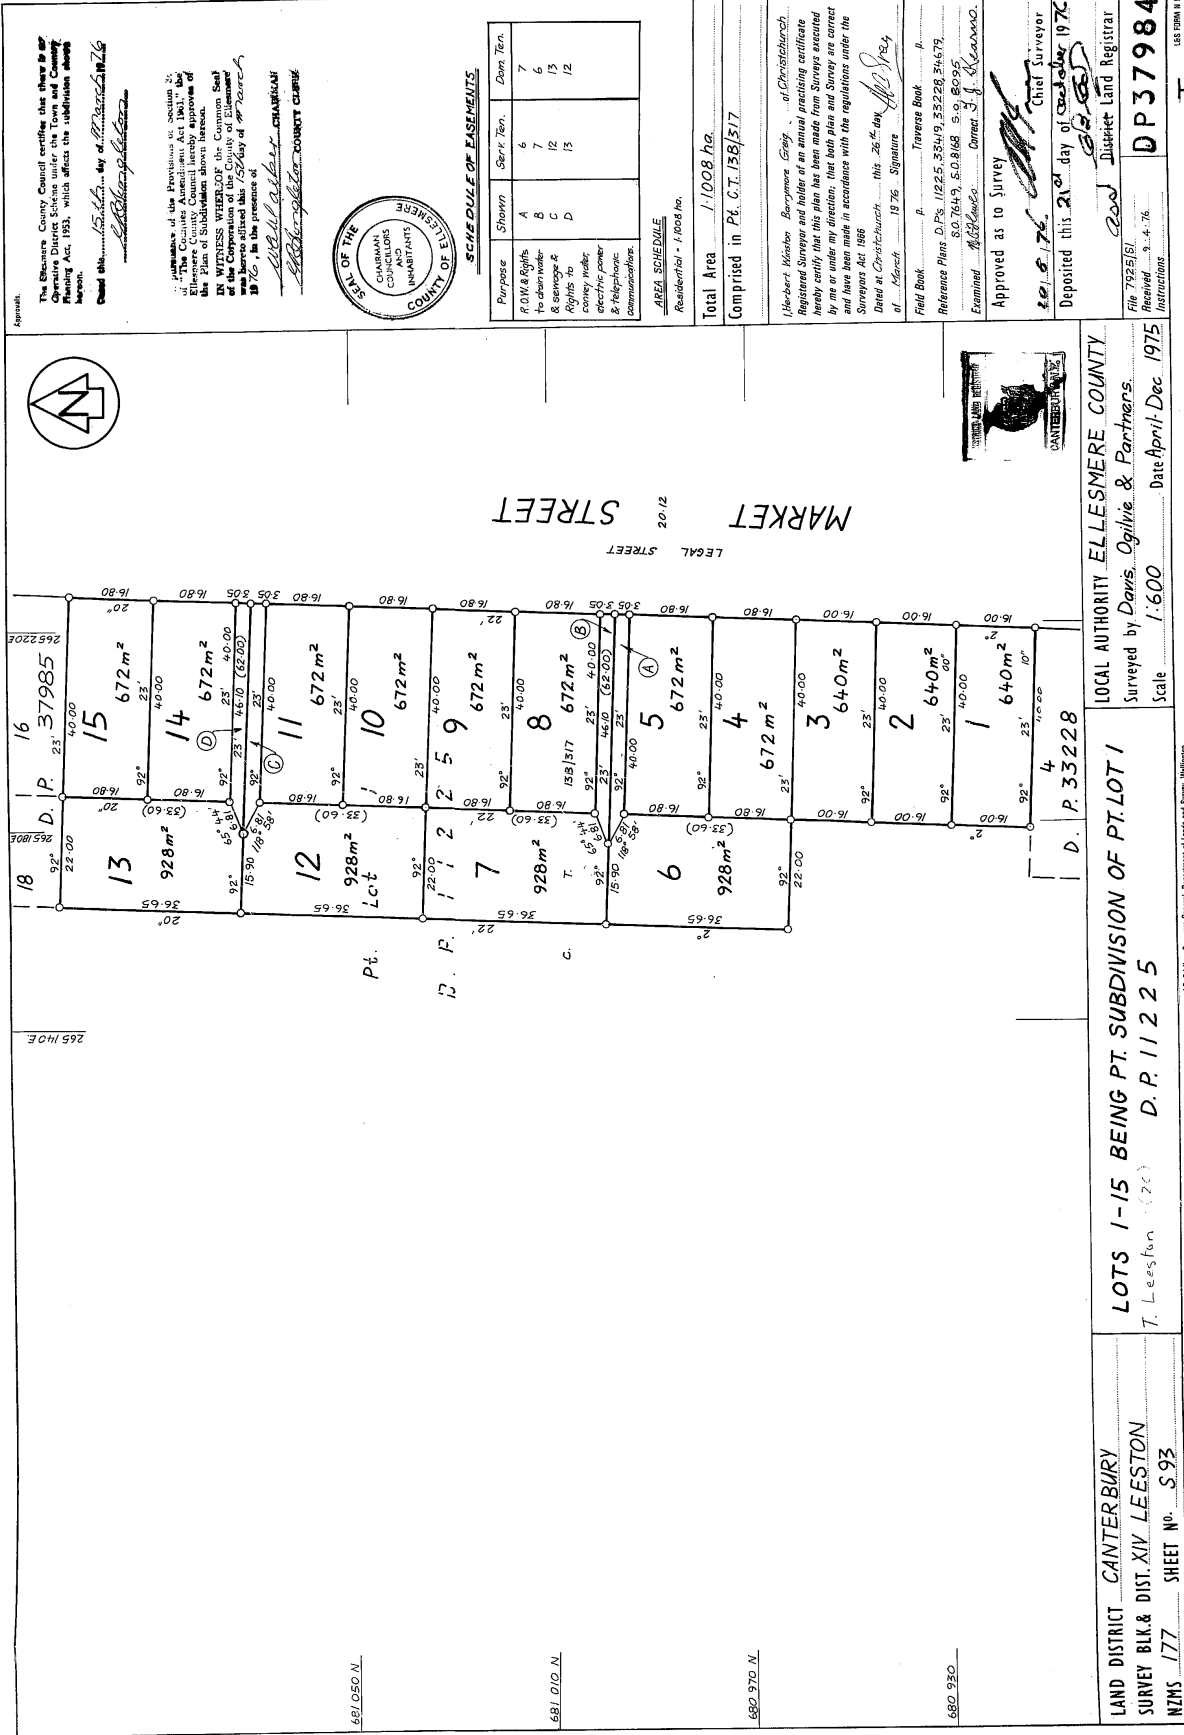

Approved: _____
The Ellesmere County Council certifies that there is no
Objection to this plan under the Town and Country
Planning Act, 1953, which affects the subdivision shown
herein.
Dated this 15th day of December 1975
_____
Chairman

SCHEDULE OF EASEMENTS.

Purpose	Shown	Serv. Ten.	Dom. Ten.
R.O.W. & Rights of drainage & sewerage & Rights to	A	6	7
electric power & telephone communications.	B	7	6
	C	12	13
	D	13	12

AREA SCHEDULE
Residential - 1,008 ha.
Total Area 1,008 ha.
Comprised in Pt. C.T. 158/517

I, Herbert Weston, of Christchurch, Registered Surveyor and holder of an annual practising certificate hereby certify that this plan has been made from surveys executed by me or under my direction; that both plan and survey are correct and have been made in accordance with the regulations under the Survey Act, 1966.
Dated at Christchurch this 26th day of December 1975
_____
Signature
of _____
1975
Surveyor