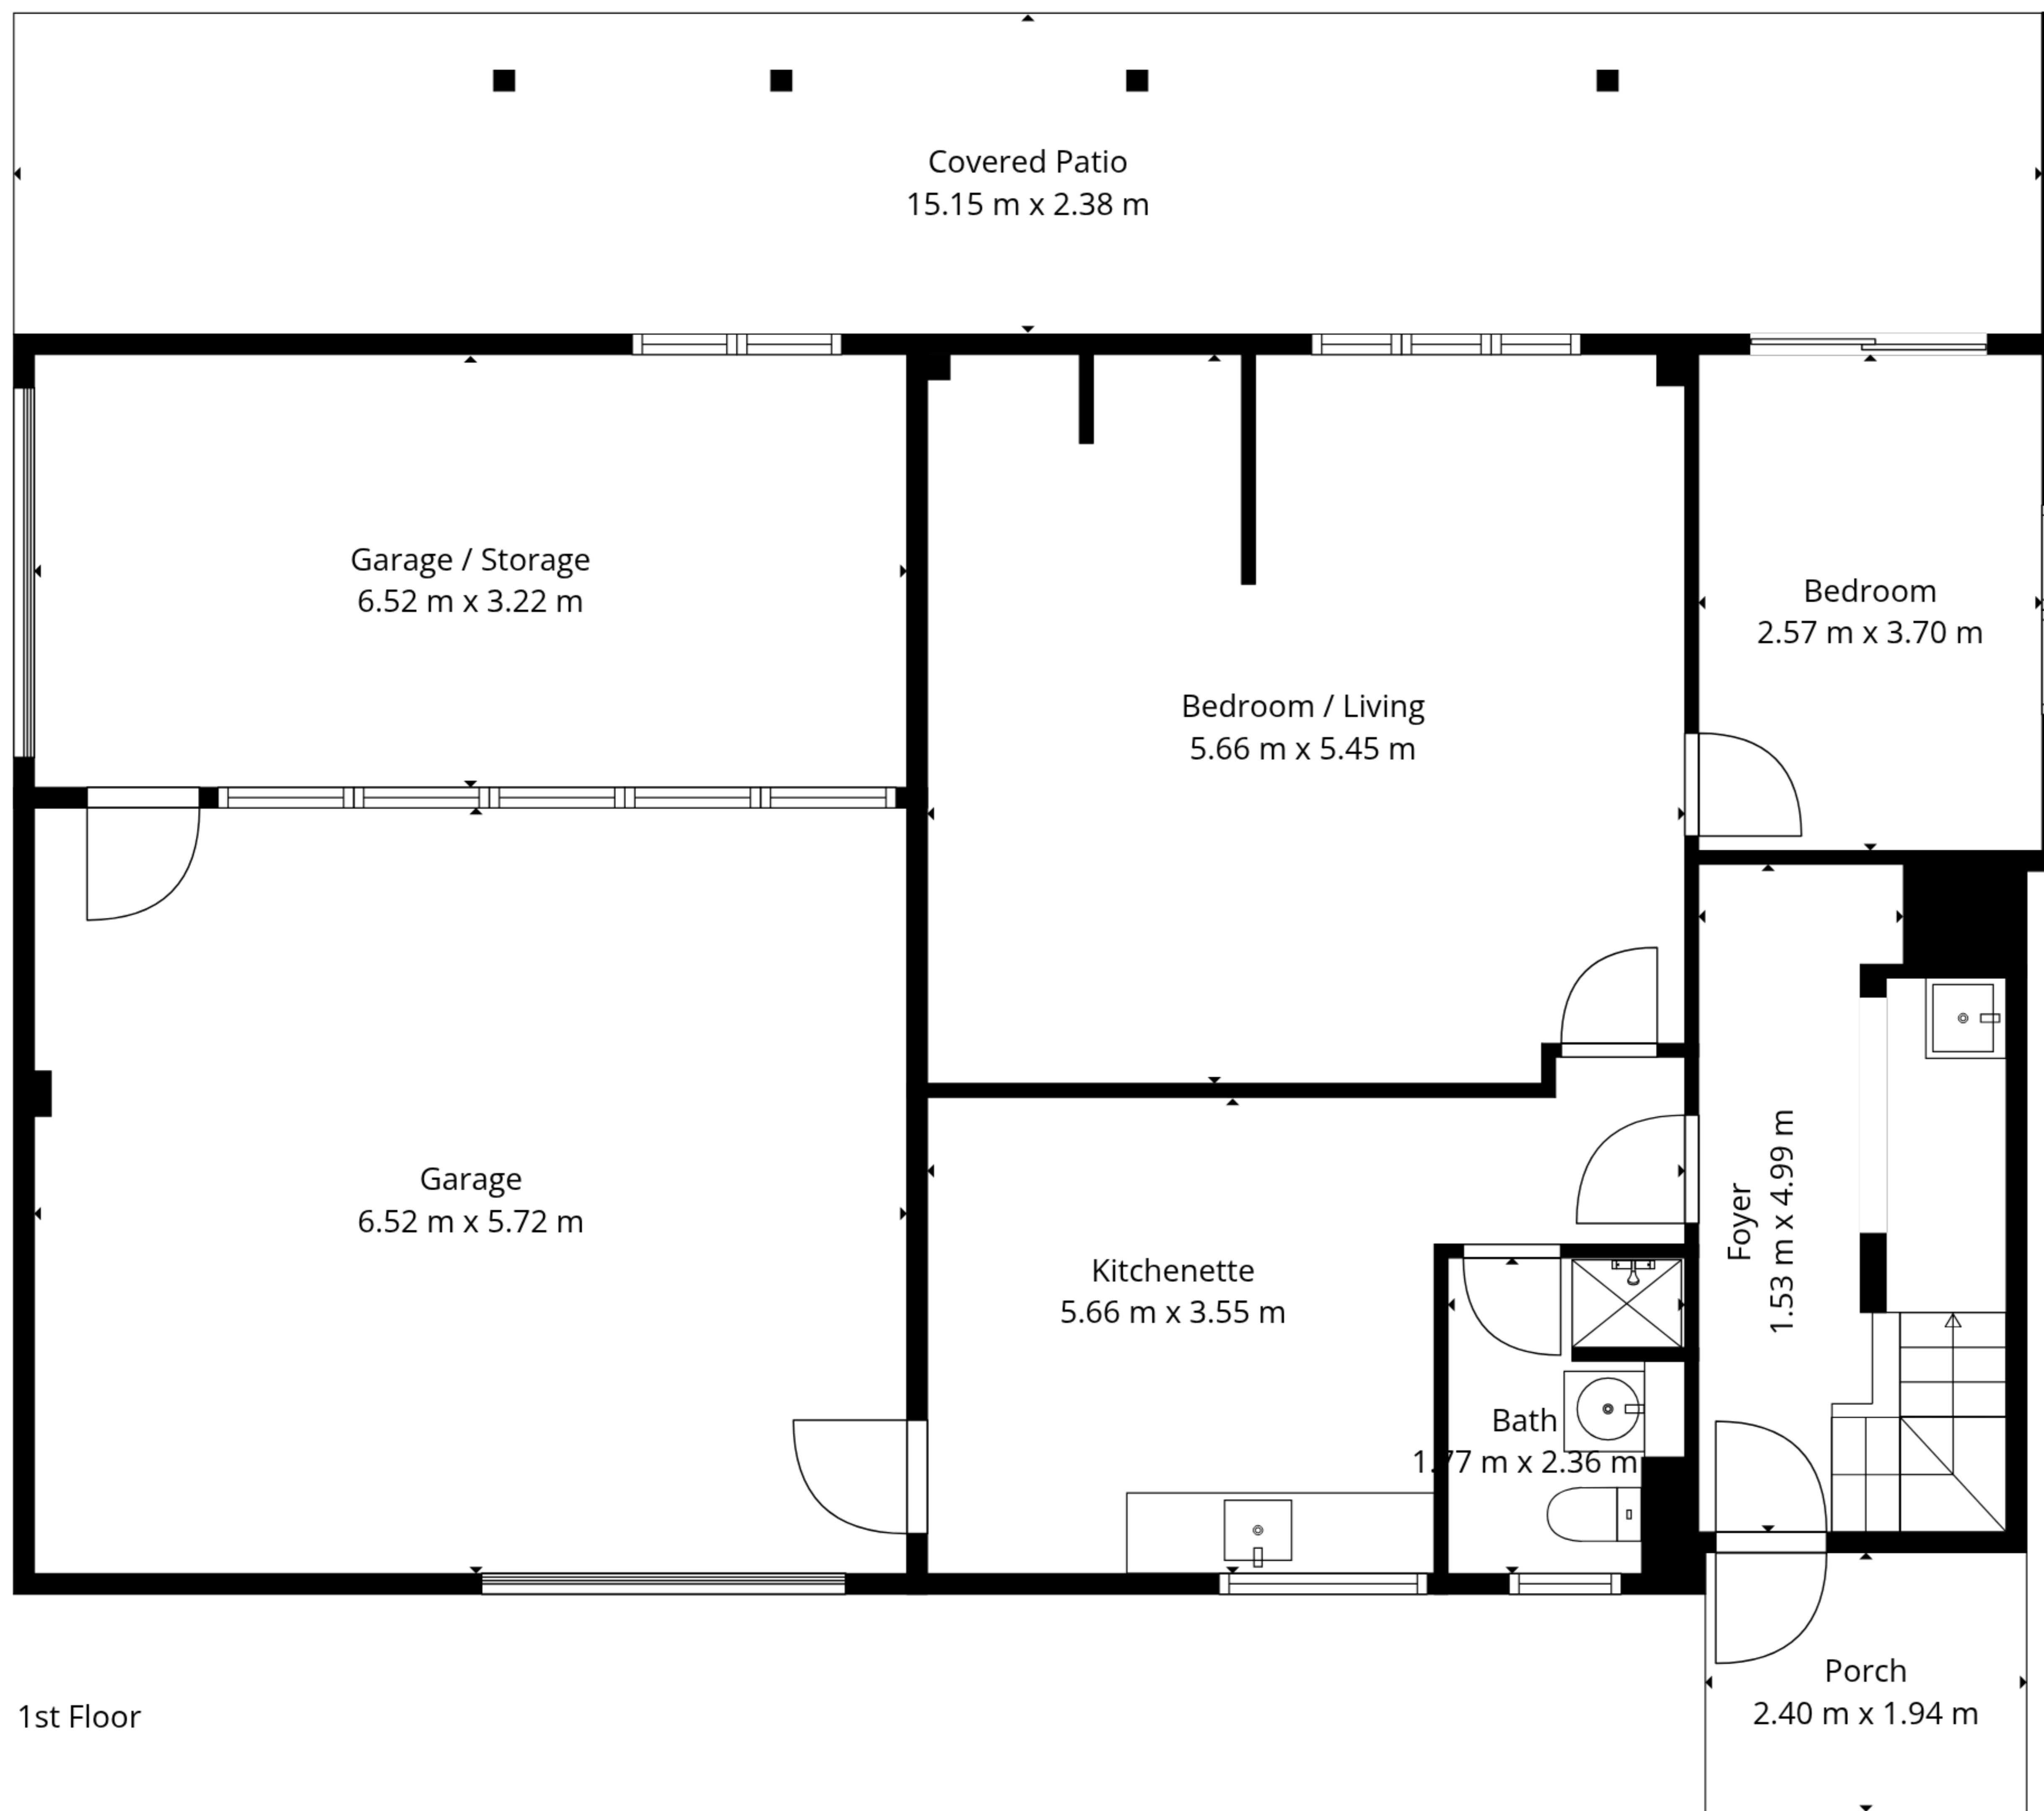

TOTAL: 204 m²

1st floor: 74 m², 2nd floor: 130 m²

EXCLUDED AREAS: GARAGE: 37 m², GARAGE / STORAGE: 21 m², COVERED PATIO: 36 m²,
PORCH: 5 m², SCREENED PORCH: 12 m², DECK: 19 m²,
WALLS: 21 m²

move.

TOTAL: 204 m2

1st floor: 74 m2, 2nd floor: 130 m2

EXCLUDED AREAS: GARAGE: 37 m2, GARAGE / STORAGE: 21 m2, COVERED PATIO: 36 m2,
 PORCH: 5 m2, SCREENED PORCH: 12 m2, DECK: 19 m2,
 WALLS: 21 m2

1st Floor

2nd Floor

TOTAL: 204 m²

1st floor: 74 m², 2nd floor: 130 m²

EXCLUDED AREAS: GARAGE: 37 m², GARAGE / STORAGE: 21 m², COVERED PATIO: 36 m²,
 PORCH: 5 m², SCREENED PORCH: 12 m², DECK: 19 m²,
 WALLS: 21 m²