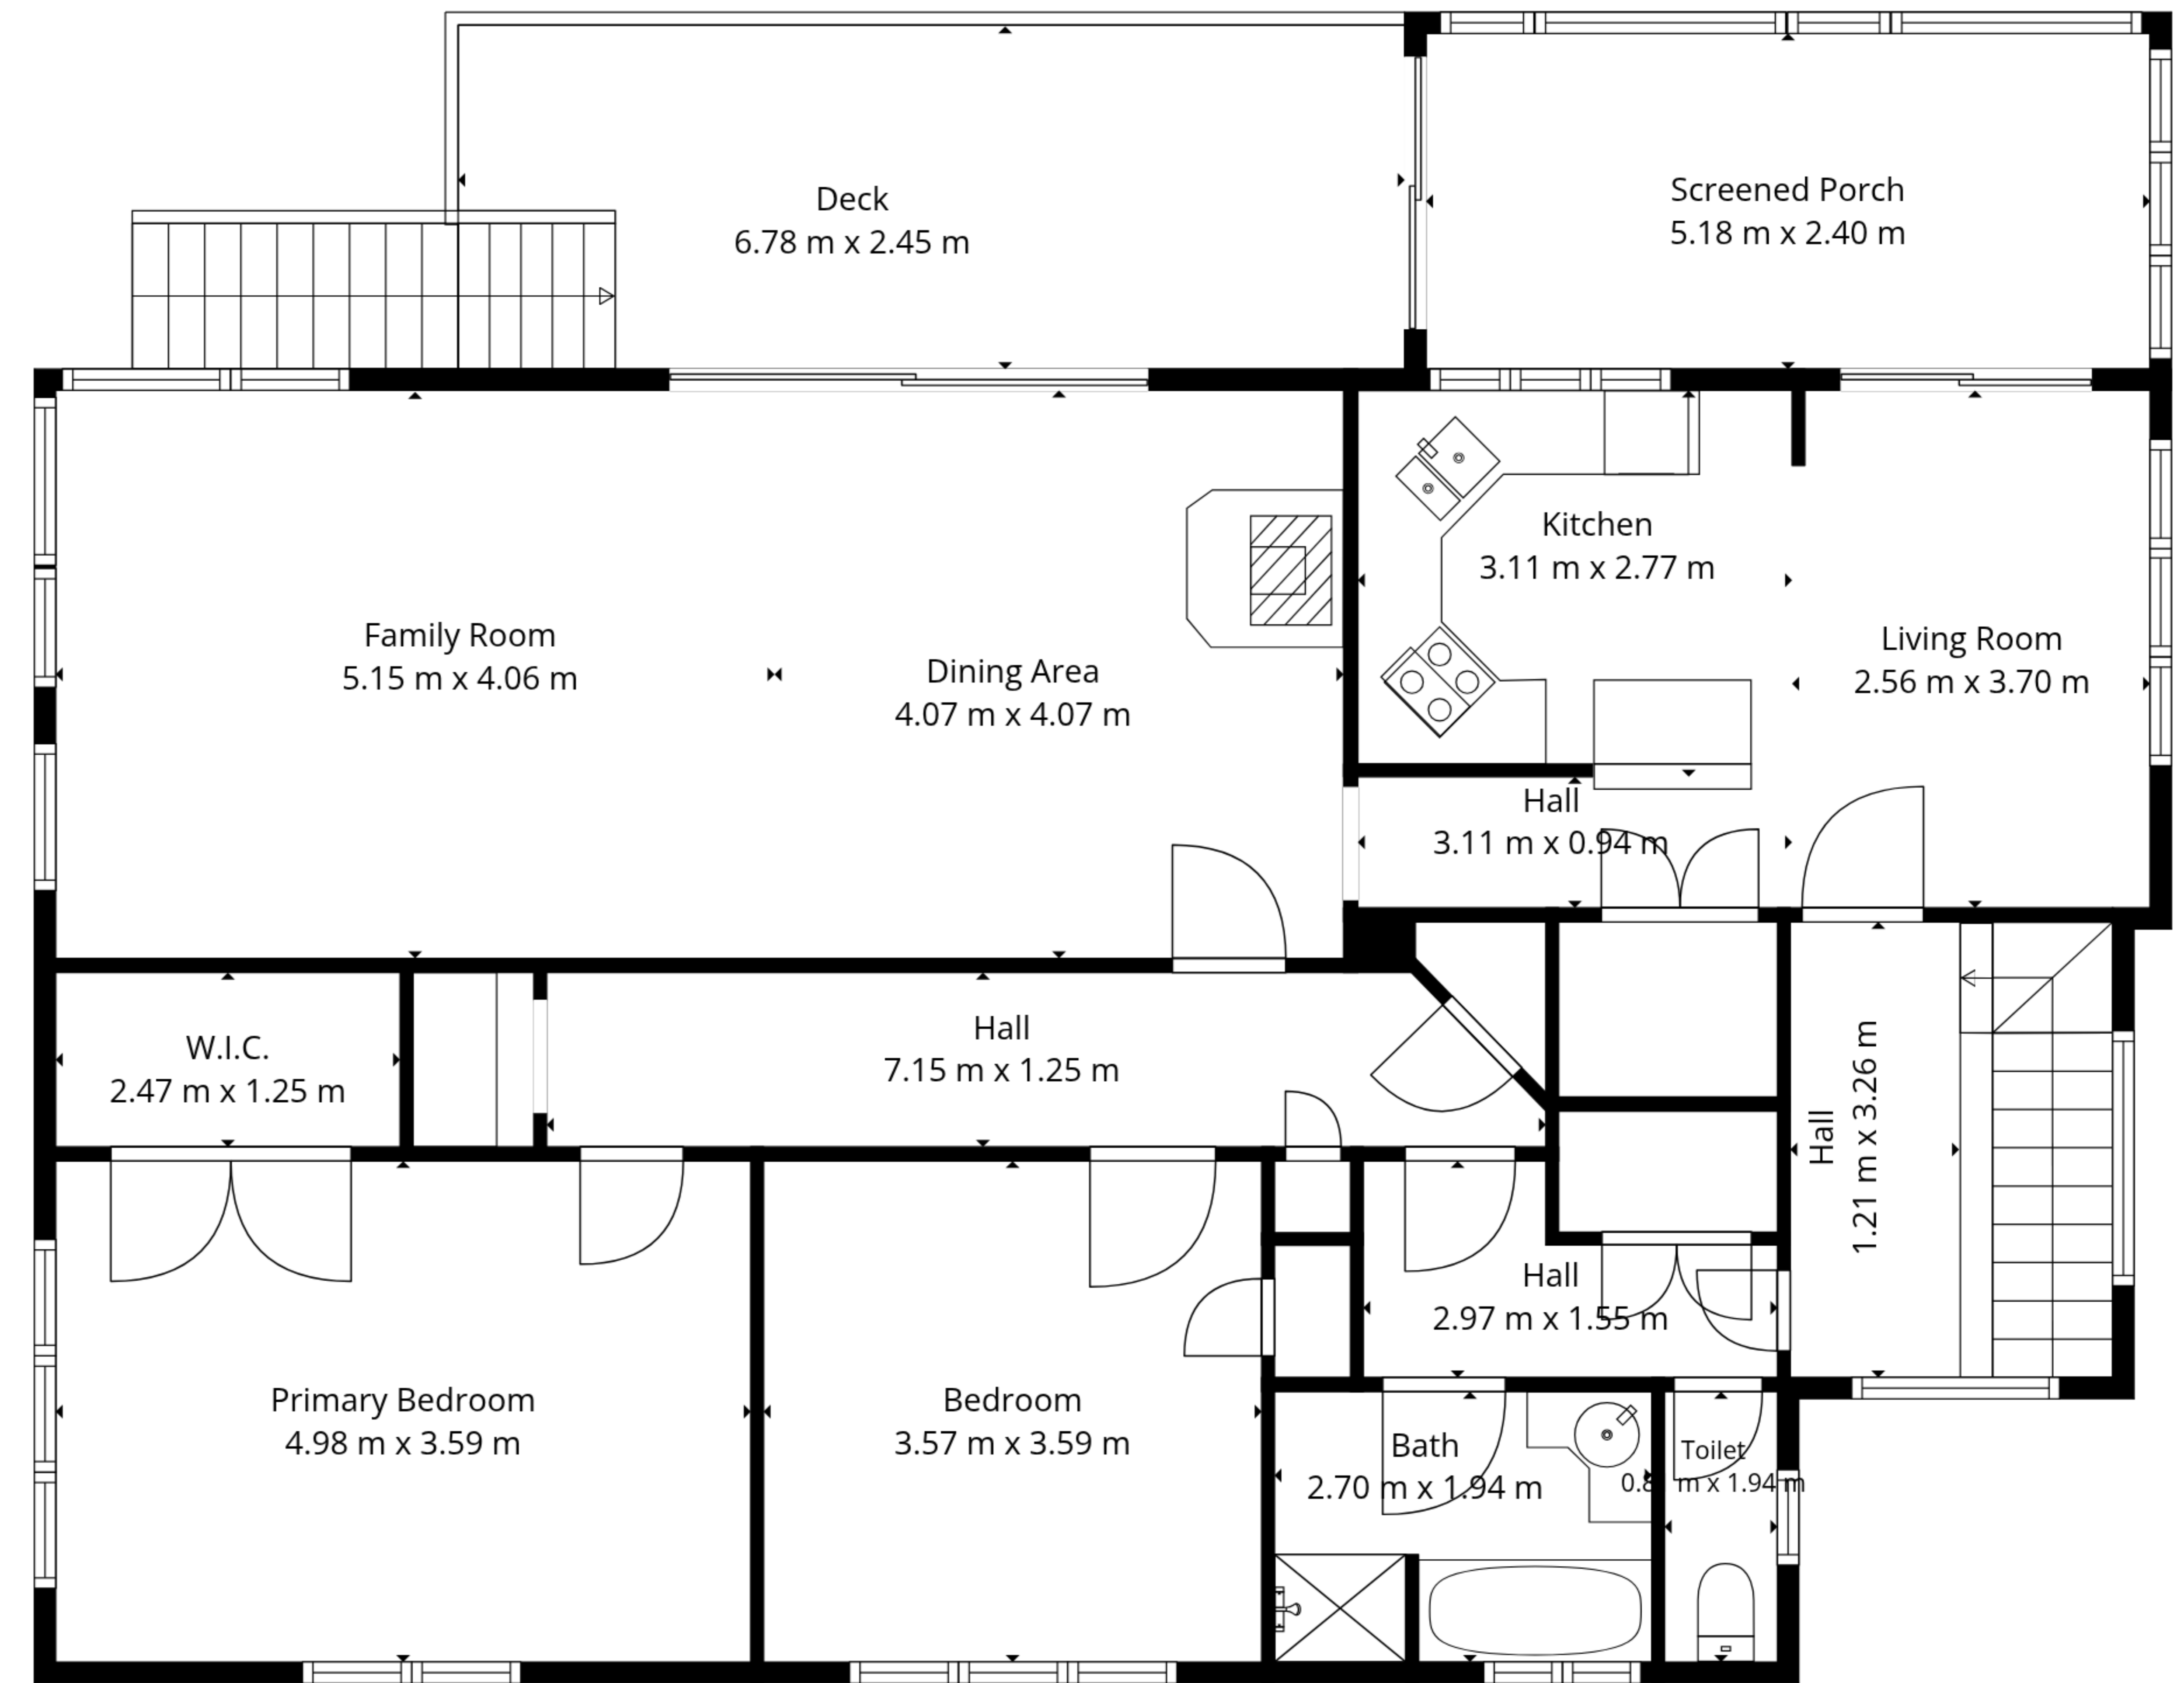

TOTAL: 204 m²

1st floor: 74 m², 2nd floor: 130 m²

EXCLUDED AREAS: GARAGE: 37 m², GARAGE / STORAGE: 21 m², COVERED PATIO: 36 m²,
PORCH: 5 m², SCREENED PORCH: 12 m², DECK: 19 m²,
WALLS: 21 m²

move.

TOTAL: 204 m2

1st floor: 74 m2, 2nd floor: 130 m2

EXCLUDED AREAS: GARAGE: 37 m2, GARAGE / STORAGE: 21 m2, COVERED PATIO: 36 m2,
 PORCH: 5 m2, SCREENED PORCH: 12 m2, DECK: 19 m2,
 WALLS: 21 m2

1st Floor

2nd Floor

TOTAL: 204 m²

1st floor: 74 m², 2nd floor: 130 m²

EXCLUDED AREAS: GARAGE: 37 m², GARAGE / STORAGE: 21 m², COVERED PATIO: 36 m²,
 PORCH: 5 m², SCREENED PORCH: 12 m², DECK: 19 m²,
 WALLS: 21 m²