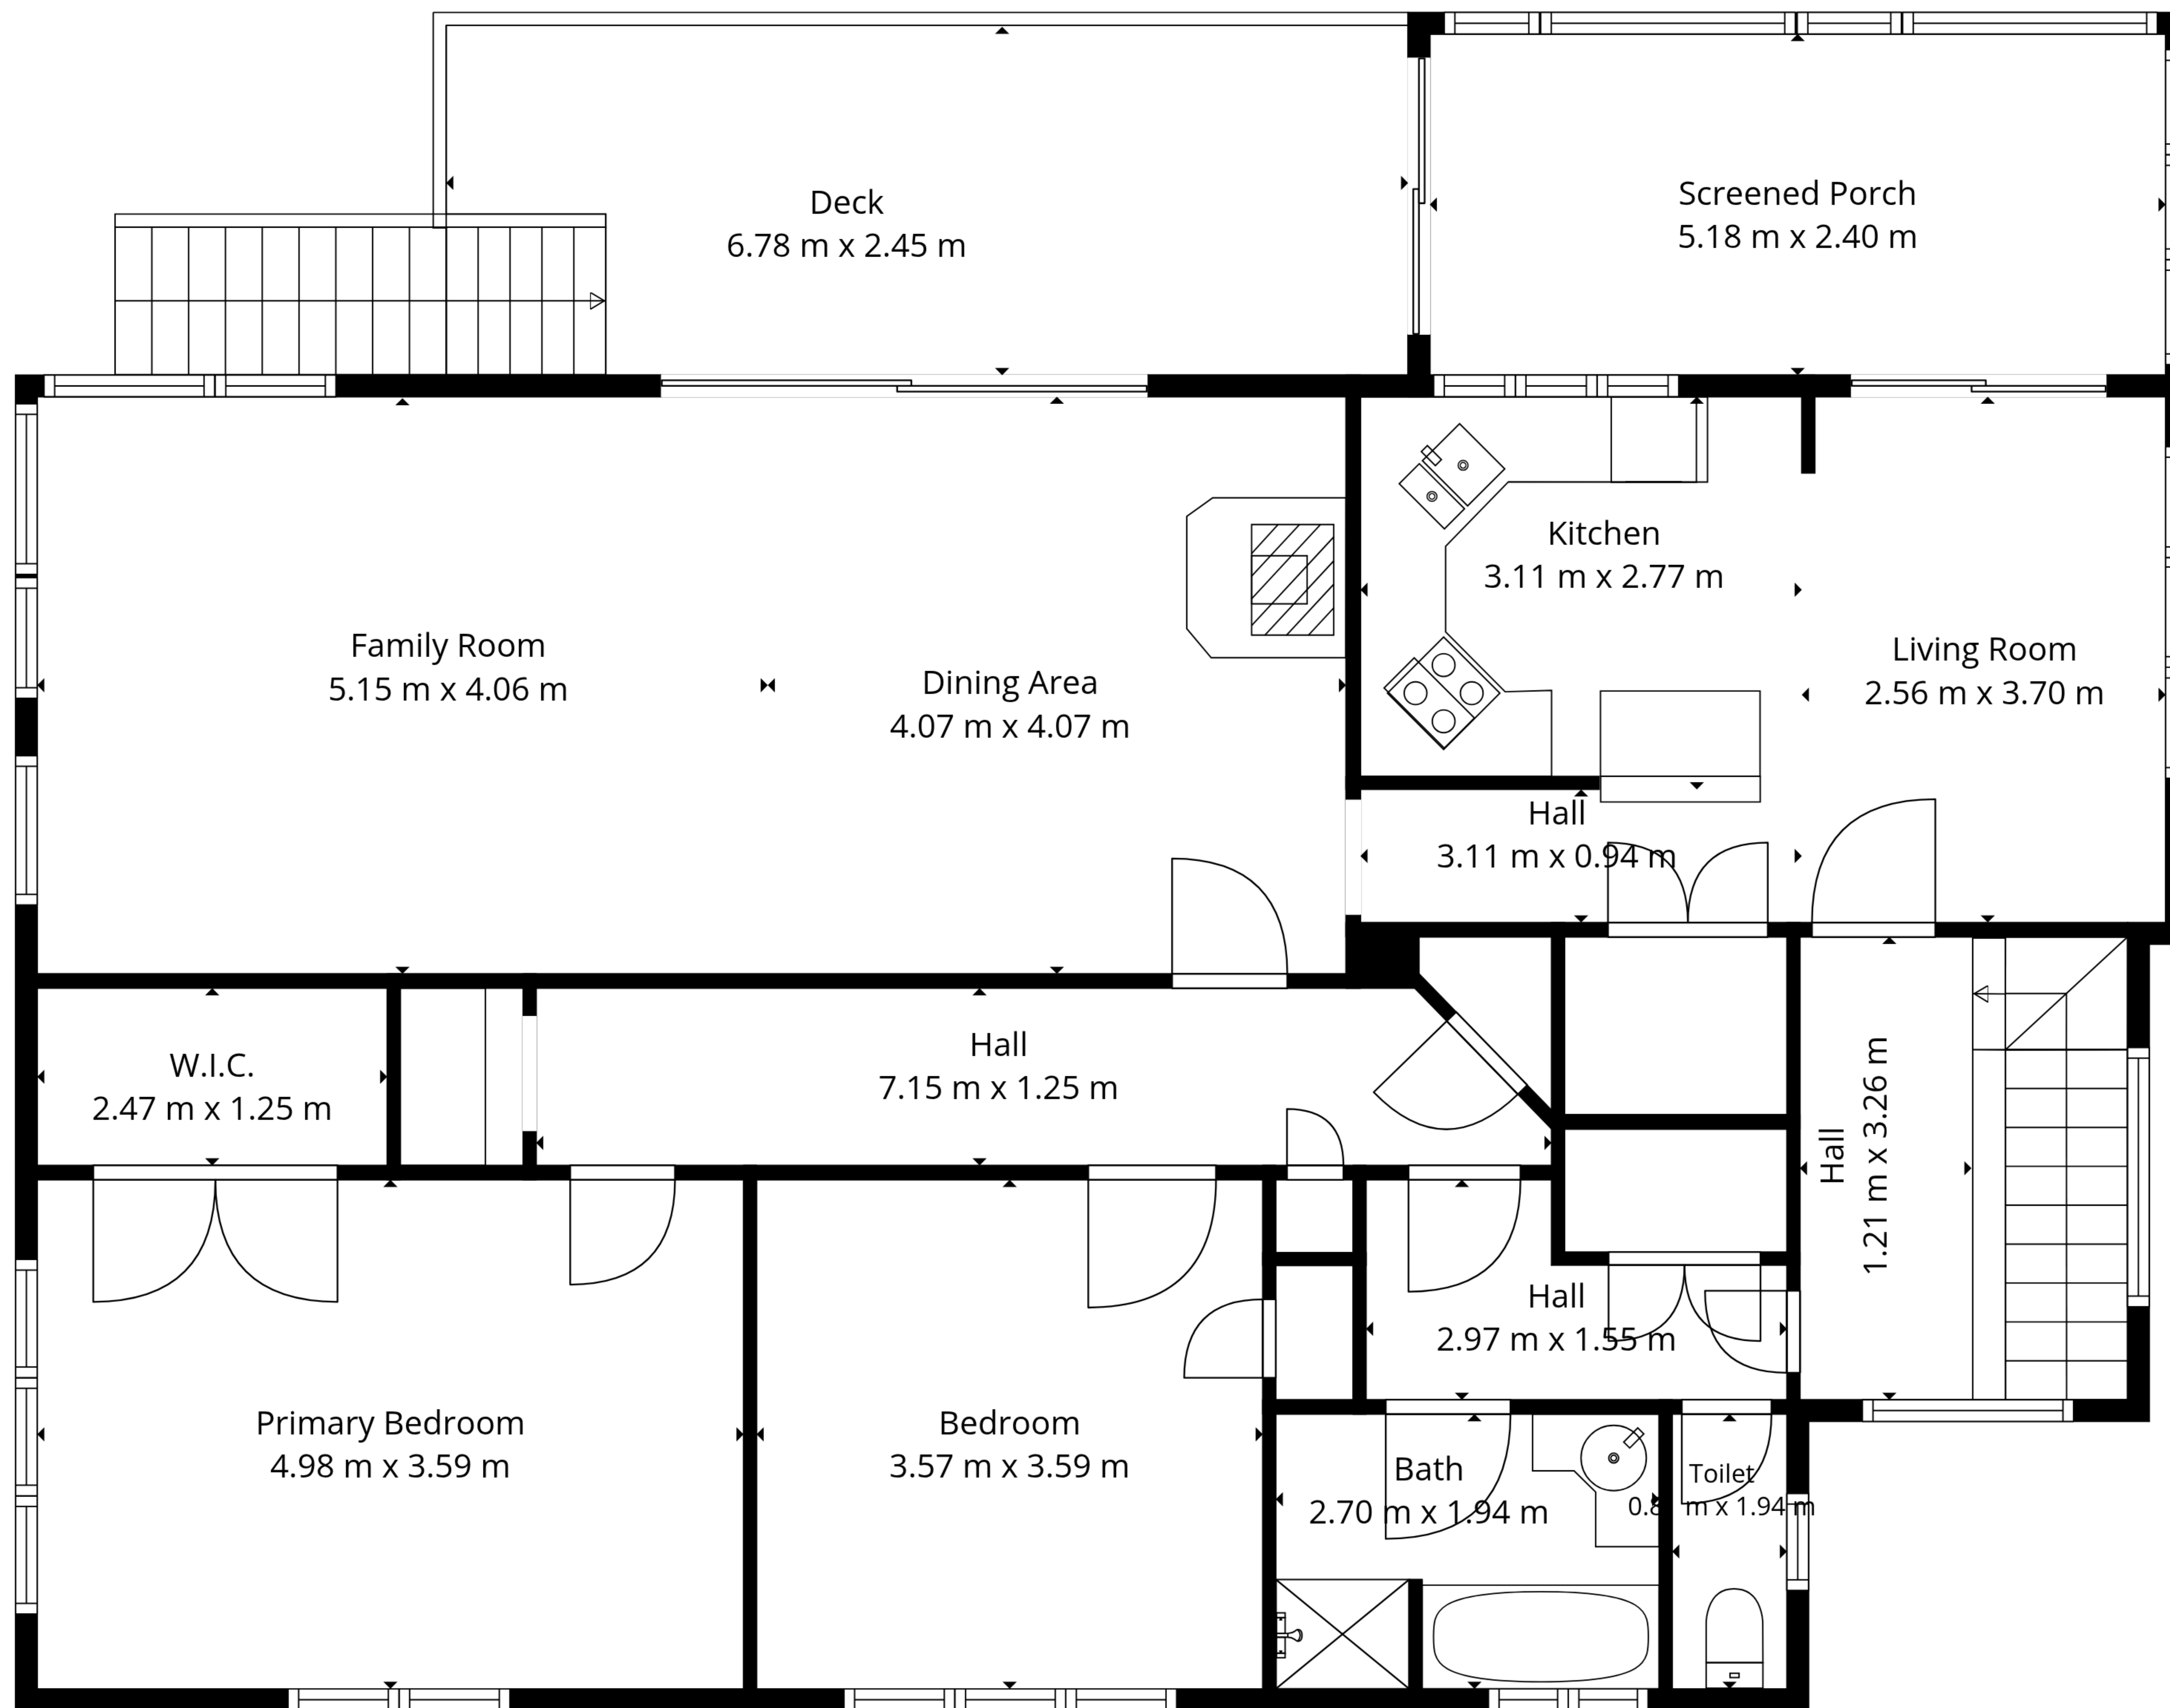

TOTAL: 204 m²

1st floor: 74 m², 2nd floor: 130 m²

EXCLUDED AREAS: GARAGE: 37 m², GARAGE / STORAGE: 21 m², COVERED PATIO: 36 m²,
PORCH: 5 m², SCREENED PORCH: 12 m², DECK: 19 m²,
WALLS: 21 m²

move.

TOTAL: 204 m2

1st floor: 74 m2, 2nd floor: 130 m2

EXCLUDED AREAS: GARAGE: 37 m2, GARAGE / STORAGE: 21 m2, COVERED PATIO: 36 m2,
 PORCH: 5 m2, SCREENED PORCH: 12 m2, DECK: 19 m2,
 WALLS: 21 m2

1st Floor

2nd Floor

TOTAL: 204 m²

1st floor: 74 m², 2nd floor: 130 m²

EXCLUDED AREAS: GARAGE: 37 m², GARAGE / STORAGE: 21 m², COVERED PATIO: 36 m²,
 PORCH: 5 m², SCREENED PORCH: 12 m², DECK: 19 m²,
 WALLS: 21 m²