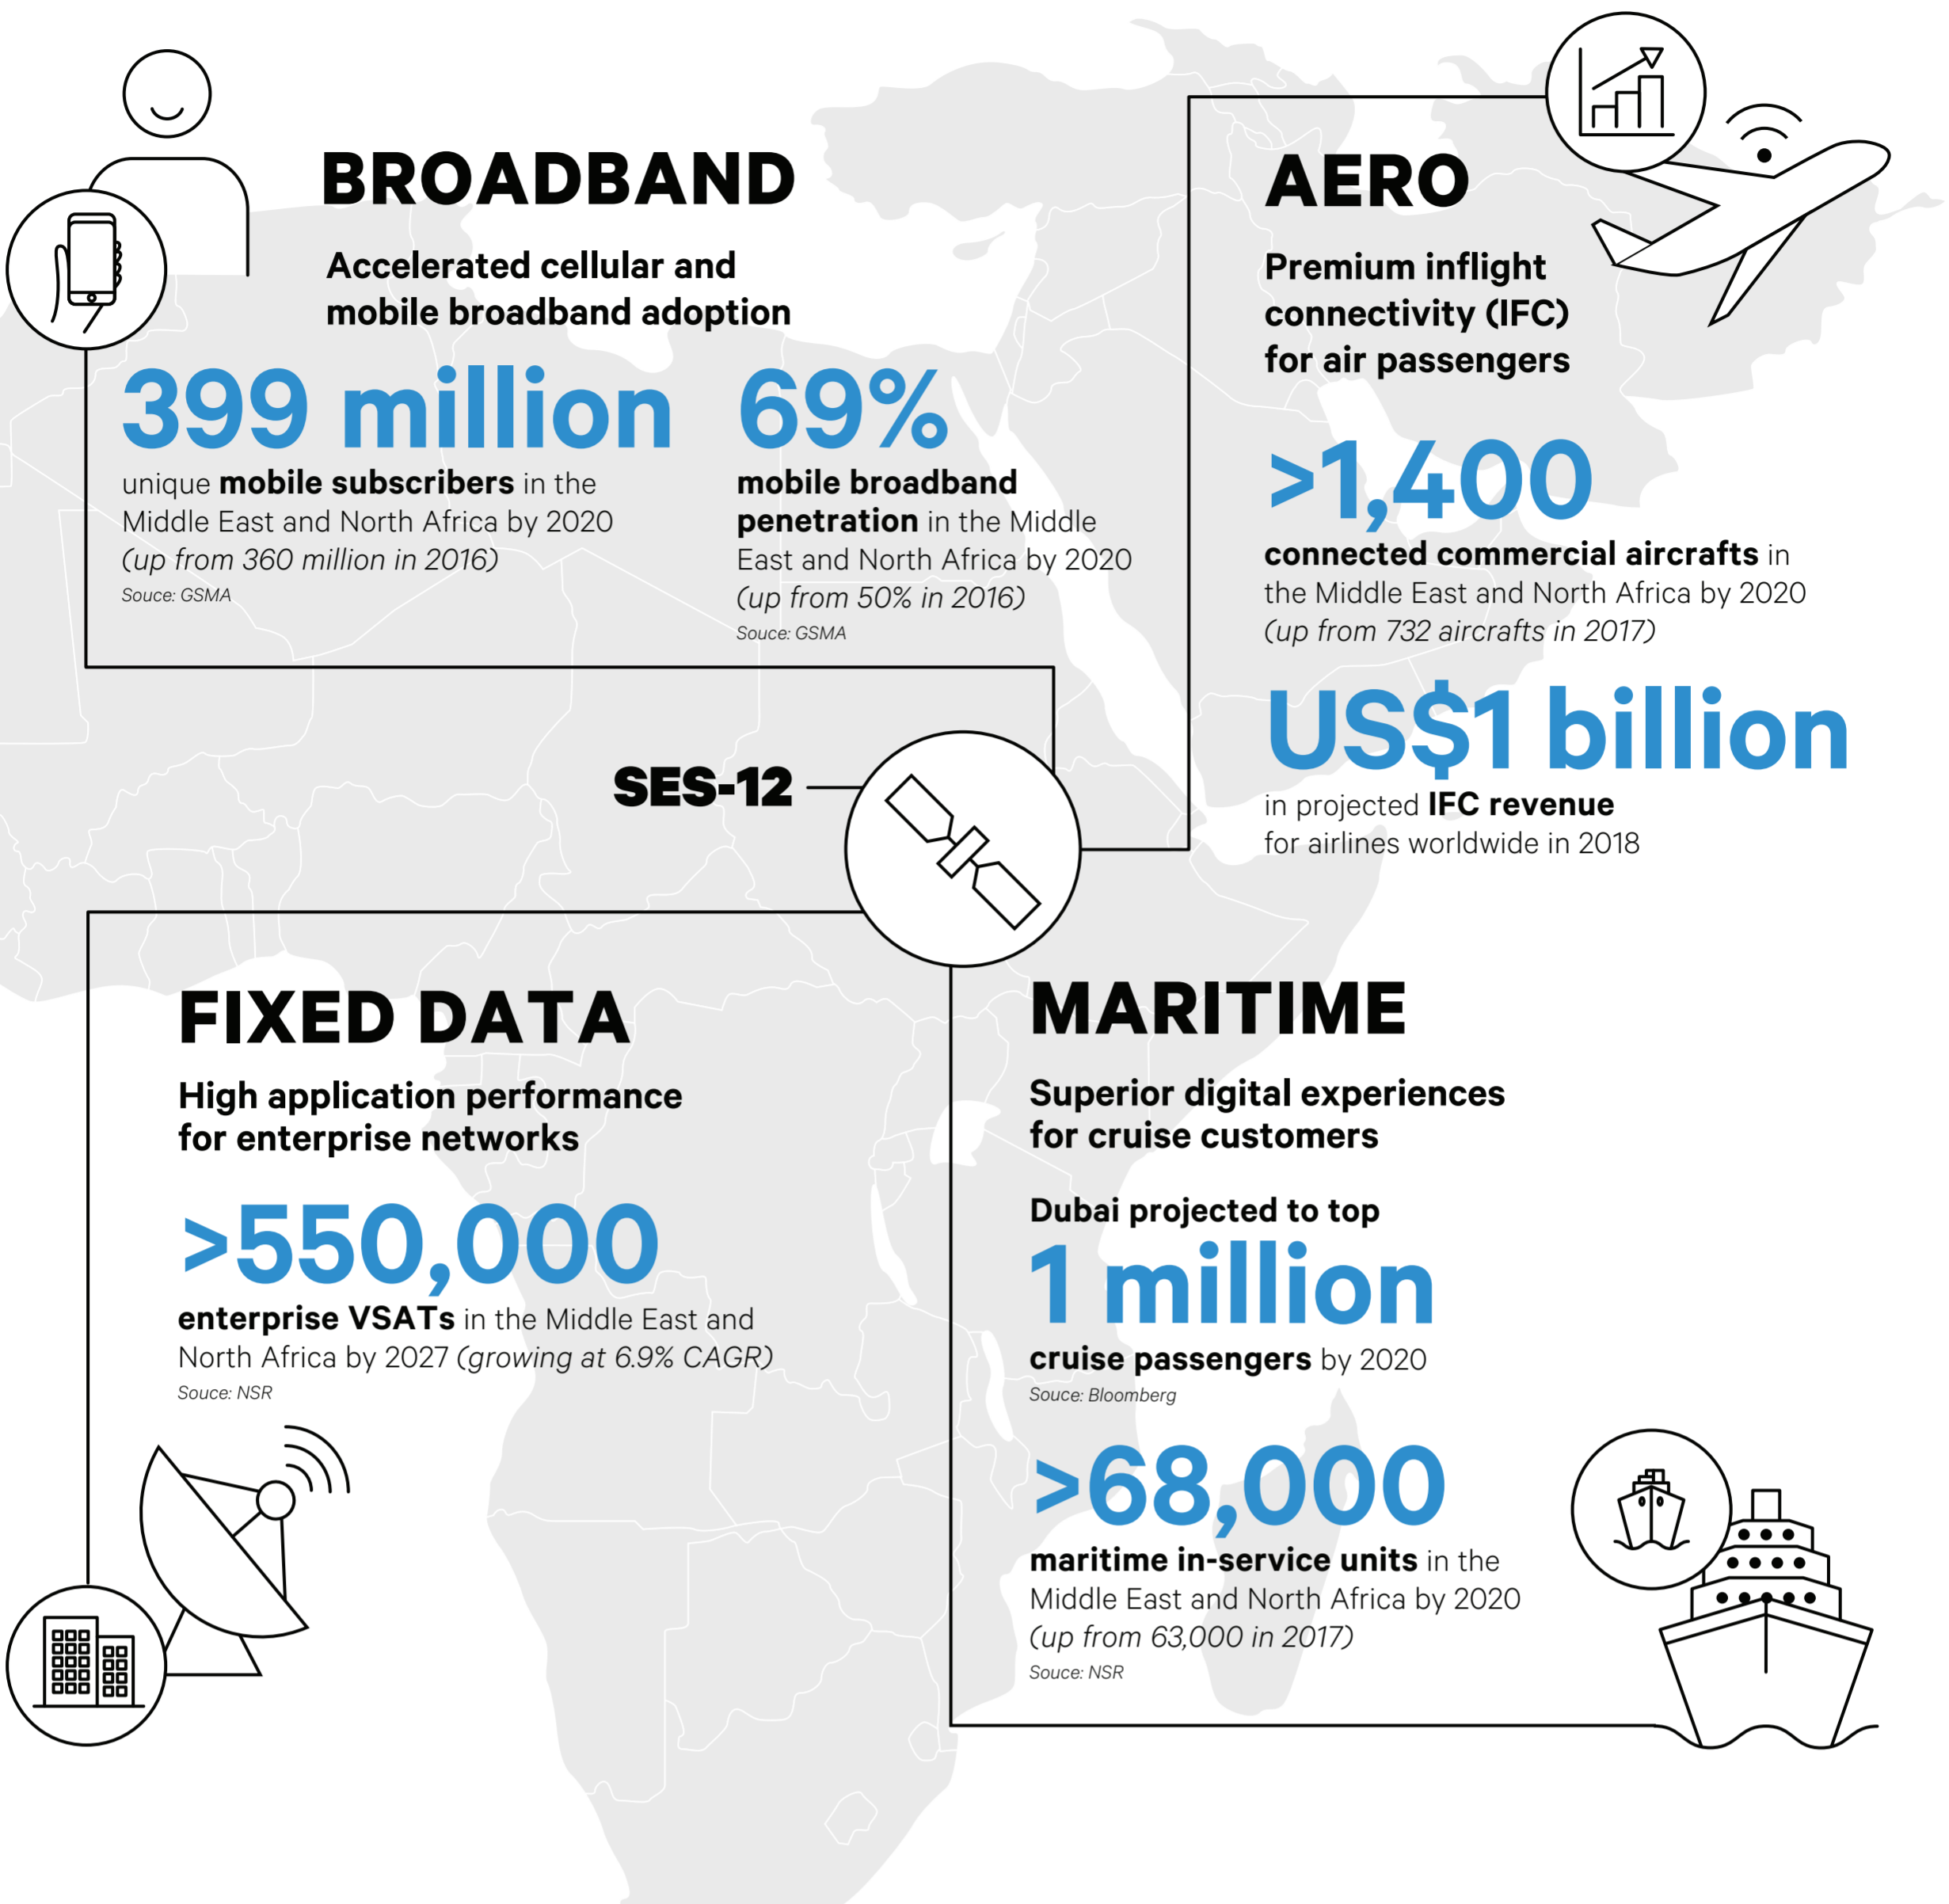

## Heart of Opportunity in the Middle East and North Africa

SES-12 brings the power of high-performance connectivity to meet growing demands for:

## Combining the Best of Wide and Spot Beams

Powerful wide and high throughput spot beam capabilities of SES-12 empower businesses in the Middle East and North Africa with:

## Benefits of SES-12

**Reliable** high-performance capacity to meet dynamic data requirements

**Cost efficiency** achieved via the lower cost per bit of HTS capacity

**Seamless coverage** over the region's major air and sea transport routes

**Future-proof** network connectivity to address emerging market applications

**Extensive reach** across the Middle East and North Africa for governments looking to bridge the digital divide