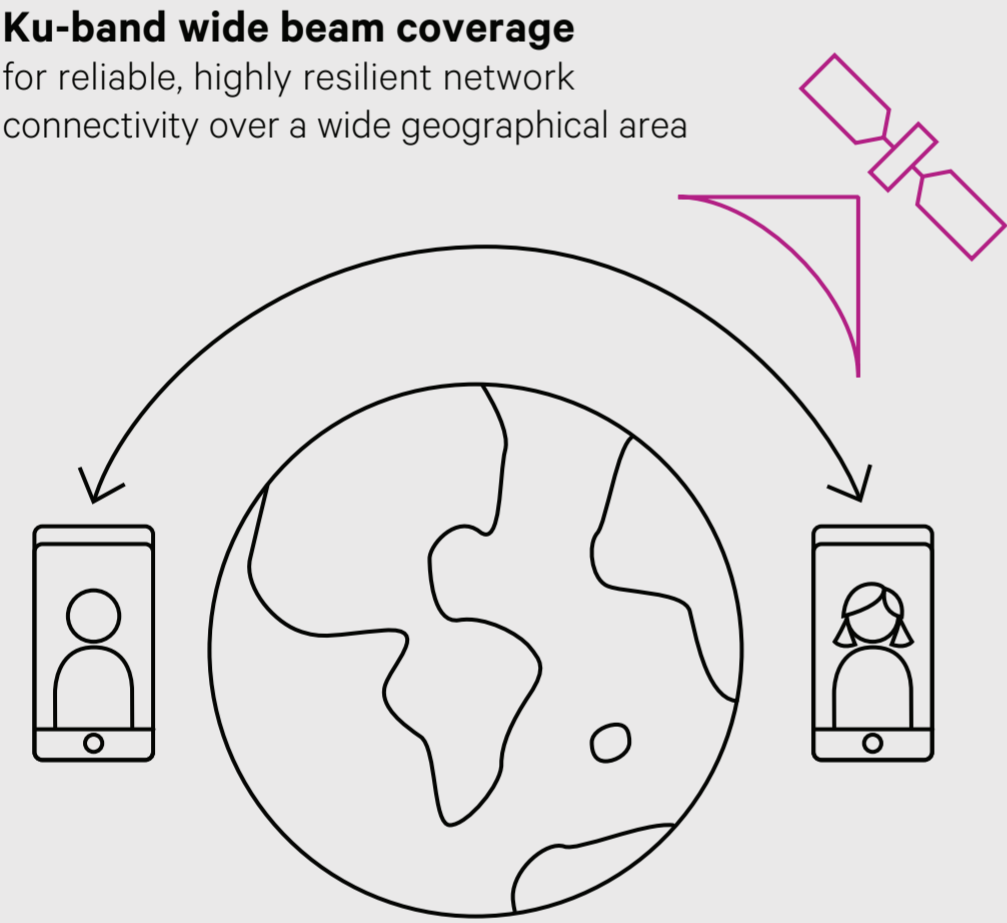

## Heart of Opportunity in the Middle East and North Africa

SES-12 brings the power of high-performance connectivity to meet growing demands for:

## Combining the Best of Wide and Spot Beams

Powerful wide and high throughput spot beam capabilities of SES-12 empower businesses in the Middle East and North Africa with:

**Future-proof** network connectivity to address emerging market applications

**Extensive reach** across the Middle East and North Africa for governments looking to bridge the digital divide