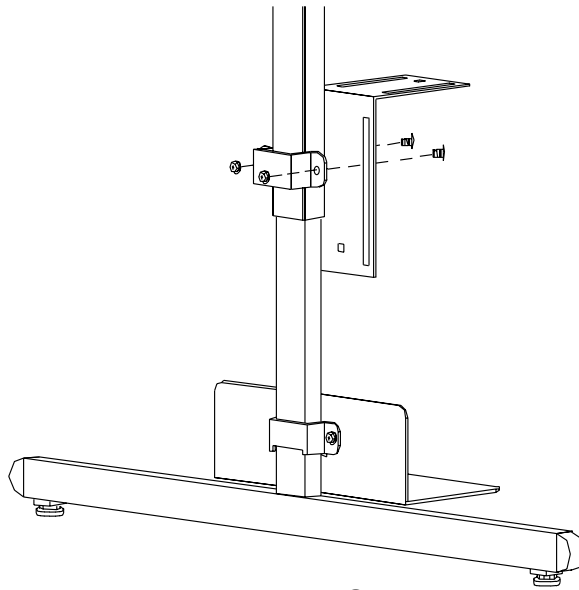

BRETFORD

35CPUHRN

35CPUMTC

Wide or Narrow CPU Holder with Harness

Assembly Instructions

PARTS LIST

Qty	Part#	Description
1	010-3026	CPU Holder Bottom (35CPUHRN)
1	010-4977	CPU Holder Bottom (35CPUMTC)
1	010-3027	Bottom Bracket
1	010-3028	Top Bracket
1	010-3030	Upper Outer Bracket (35CPUHRN)
1	010-4979	Upper Outer Bracket (35CPUMTC)
1	010-3031	Upper Inner Bracket (35CPUHRN)
1	010-4978	Upper Inner Bracket (35CPUMTC)

HARDWARE LIST

Qty	Part#	Description
5	030-0272	1/4-20 x 1/2" Carriage Bolts
5	030-0207	1/4-20 Flange Nuts
1	031-1822	Velcro Hooks
1	031-1823	Velcro Loops

STEP 1

Position the bottom bracket (with notch) and the lower inner bracket to the bottom half of your pedestal leg as shown. **LOOSELY** attach the brackets around the pedestal with bolts (AA) and nuts (BB).

AA

BB

STEP 2

Position the top bracket and the upper inner bracket around the upper half of your pedestal as shown. **LOOSELY** attach together with bolts (AA) and nuts (BB). **NOTE:** These brackets can be mounted above or below the set screws depending on the adjustment needed. Also the inner bracket can be mounted with the long or short side facing the pedestal.

FIGURE 1

ATTACH VELCRO PIECES TO INSIDE OF UPPER OUTER BRACKET

FIGURE 2

STEP 3

Position the upper outer bracket over the upper inner bracket as shown in **FIGURE 1**. **LOOSELY** attach the brackets together with bolts (AA) and nuts (BB). Determine the correct height distance needed for your CPU and **TIGHTEN THE TOP AND BOTTOM BRACKETS IN PLACE**. Place (1) Velcro piece (CC) on the outer bracket as shown in **FIGURE 2** and also place (1) Velcro piece on your CPU (DD). Then position the CPU into the holder and slide the outer brackets in place. **TIGHTEN OUTER BRACKETS IN PLACE.**