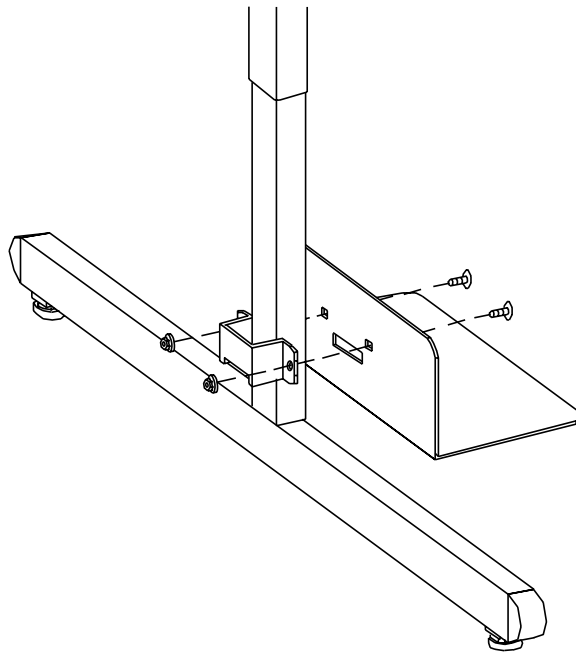

BRETFORD

35CPUHRN

35CPUMTC

Wide or Narrow CPU Holder with Harness

Assembly Instructions

PARTS LIST

Qty	Part#	Description
1	010-3026	CPU Holder Bottom (35CPUHRN)
1	010-4977	CPU Holder Bottom (35CPUMTC)
1	010-3027	Bottom Bracket
1	010-3028	Top Bracket
1	010-3030	Upper Outer Bracket (35CPUHRN)
1	010-4979	Upper Outer Bracket (35CPUMTC)
1	010-3031	Upper Inner Bracket (35CPUHRN)
1	010-4978	Upper Inner Bracket (35CPUMTC)

HARDWARE LIST

Qty	Part#	Description
5	030-0272	1/4-20 x 1/2" Carriage Bolts
5	030-0207	1/4-20 Flange Nuts
1	031-1822	Velcro Hooks
1	031-1823	Velcro Loops

STEP 1

Position the bottom bracket (with notch) and the lower inner bracket to the bottom half of your pedestal leg as shown. **LOOSELY** attach the brackets around the pedestal with bolts (AA) and nuts (BB).

AA

BB

STEP 2

Position the top bracket and the upper inner bracket around the upper half of your pedestal as shown. **LOOSELY** attach together with bolts (AA) and nuts (BB). **NOTE:** These brackets can be mounted above or below the set screws depending on the adjustment needed. Also the inner bracket can be mounted with the long or short side facing the pedestal.

FIGURE 1

ATTACH VELCRO PIECES TO INSIDE OF UPPER OUTER BRACKET

FIGURE 2

STEP 3

Position the upper outer bracket over the upper inner bracket as shown in **FIGURE 1**. **LOOSELY** attach the brackets together with bolts (AA) and nuts (BB). Determine the correct height distance needed for your CPU and **TIGHTEN THE TOP AND BOTTOM BRACKETS IN PLACE**. Place (1) Velcro piece (CC) on the outer bracket as shown in **FIGURE 2** and also place (1) Velcro piece on your CPU (DD). Then position the CPU into the holder and slide the outer brackets in place. **TIGHTEN OUTER BRACKETS IN PLACE.**