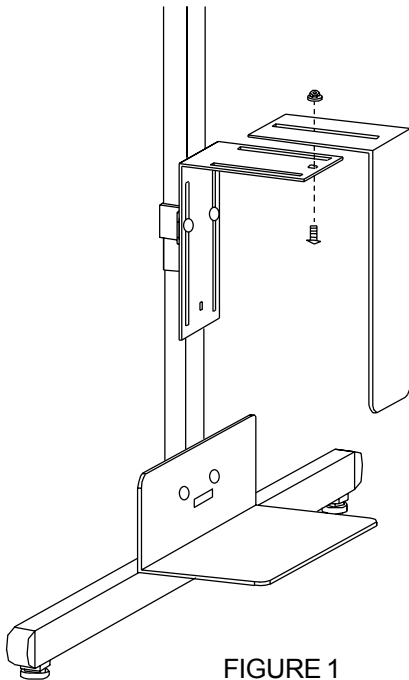

BRETFORD

35CPUHRN

35CPUMTC

Wide or Narrow CPU Holder with Harness

Assembly Instructions

PARTS LIST

Qty	Part#	Description
1	010-3026	CPU Holder Bottom (35CPUHRN)
1	010-4977	CPU Holder Bottom (35CPUMTC)
1	010-3027	Bottom Bracket
1	010-3028	Top Bracket
1	010-3030	Upper Outer Bracket (35CPUHRN)
1	010-4979	Upper Outer Bracket (35CPUMTC)
1	010-3031	Upper Inner Bracket (35CPUHRN)
1	010-4978	Upper Inner Bracket (35CPUMTC)

HARDWARE LIST

Qty	Part#	Description
5	030-0272	1/4-20 x 1/2" Carriage Bolts
5	030-0207	1/4-20 Flange Nuts
1	031-1822	Velcro Hooks
1	031-1823	Velcro Loops

STEP 1

Position the bottom bracket (with notch) and the lower inner bracket to the bottom half of your pedestal leg as shown. **LOOSELY** attach the brackets around the pedestal with bolts (AA) and nuts (BB).

AA

BB

STEP 2

Position the top bracket and the upper inner bracket around the upper half of your pedestal as shown. **LOOSELY** attach together with bolts (AA) and nuts (BB). **NOTE:** These brackets can be mounted above or below the set screws depending on the adjustment needed. Also the inner bracket can be mounted with the long or short side facing the pedestal.

FIGURE 1

ATTACH VELCRO PIECES TO INSIDE OF UPPER OUTER BRACKET

FIGURE 2

STEP 3

Position the upper outer bracket over the upper inner bracket as shown in **FIGURE 1**. **LOOSELY** attach the brackets together with bolts (AA) and nuts (BB). Determine the correct height distance needed for your CPU and **TIGHTEN THE TOP AND BOTTOM BRACKETS IN PLACE**. Place (1) Velcro piece (CC) on the outer bracket as shown in **FIGURE 2** and also place (1) Velcro piece on your CPU (DD). Then position the CPU into the holder and slide the outer brackets in place. **TIGHTEN OUTER BRACKETS IN PLACE.**