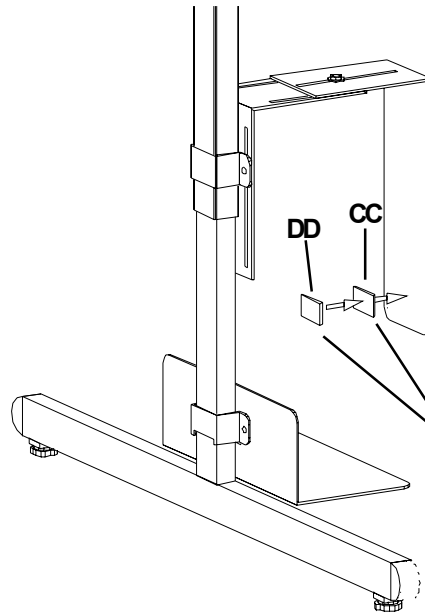

BRETFORD

35CPUHRN

35CPUMTC

Wide or Narrow CPU Holder with Harness

Assembly Instructions

PARTS LIST

Qty	Part#	Description
1	010-3026	CPU Holder Bottom (35CPUHRN)
1	010-4977	CPU Holder Bottom (35CPUMTC)
1	010-3027	Bottom Bracket
1	010-3028	Top Bracket
1	010-3030	Upper Outer Bracket (35CPUHRN)
1	010-4979	Upper Outer Bracket (35CPUMTC)
1	010-3031	Upper Inner Bracket (35CPUHRN)
1	010-4978	Upper Inner Bracket (35CPUMTC)

HARDWARE LIST

Qty	Part#	Description
5	030-0272	1/4-20 x 1/2" Carriage Bolts
5	030-0207	1/4-20 Flange Nuts
1	031-1822	Velcro Hooks
1	031-1823	Velcro Loops

STEP 1

Position the bottom bracket (with notch) and the lower inner bracket to the bottom half of your pedestal leg as shown. **LOOSELY** attach the brackets around the pedestal with bolts (AA) and nuts (BB).

AA

BB

STEP 2

Position the top bracket and the upper inner bracket around the upper half of your pedestal as shown. **LOOSELY** attach together with bolts (AA) and nuts (BB). **NOTE:** These brackets can be mounted above or below the set screws depending on the adjustment needed. Also the inner bracket can be mounted with the long or short side facing the pedestal.

FIGURE 1

ATTACH VELCRO PIECES TO INSIDE OF UPPER OUTER BRACKET

FIGURE 2

STEP 3

Position the upper outer bracket over the upper inner bracket as shown in **FIGURE 1**. **LOOSELY** attach the brackets together with bolts (AA) and nuts (BB). Determine the correct height distance needed for your CPU and **TIGHTEN THE TOP AND BOTTOM BRACKETS IN PLACE**. Place (1) Velcro piece (CC) on the outer bracket as shown in **FIGURE 2** and also place (1) Velcro piece on your CPU (DD). Then position the CPU into the holder and slide the outer brackets in place. **TIGHTEN OUTER BRACKETS IN PLACE.**