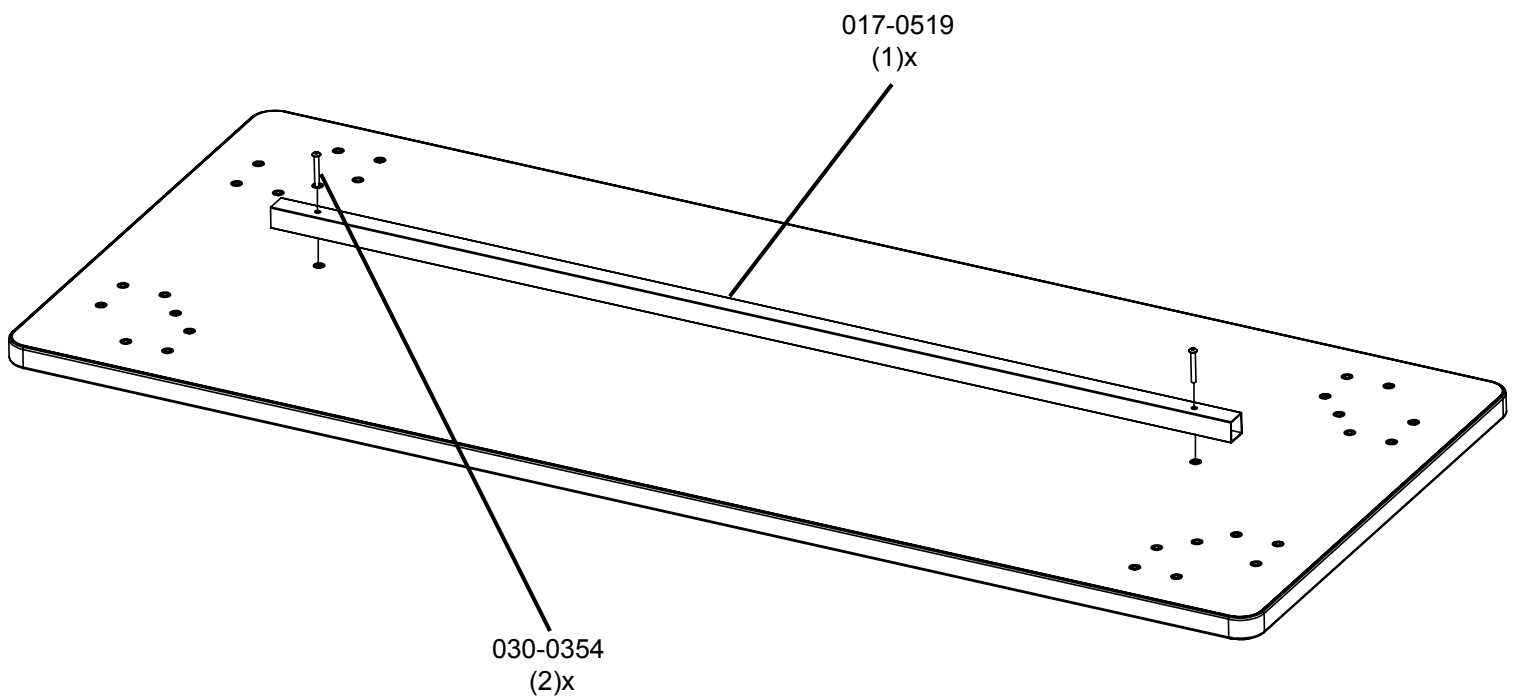

4 Leg Activity Tables
Assembly Instructions

022-3203 - Qty 4
Upper Leg

017-1170 - Qty 4
Lower Leg

Table comes with either glides or casters. NOT both.

015-0045 - Qty 4
Threaded Glide

015-0175 - Qty 4
2 1/2" Stem
Caster w/Brake

SC1054 - Qty 28
1/4-20 x 3/4" Phillips Screw

030-0396 - Qty 8
3/8-16 x 1/2"
Socket Set Screw

1

THIS STEP IS ONLY FOR TABLES 60"L AND LARGER

2

3

DEPENDING ON YOUR MODEL INSTALL EITHER CASTERS OR GLIDES

4