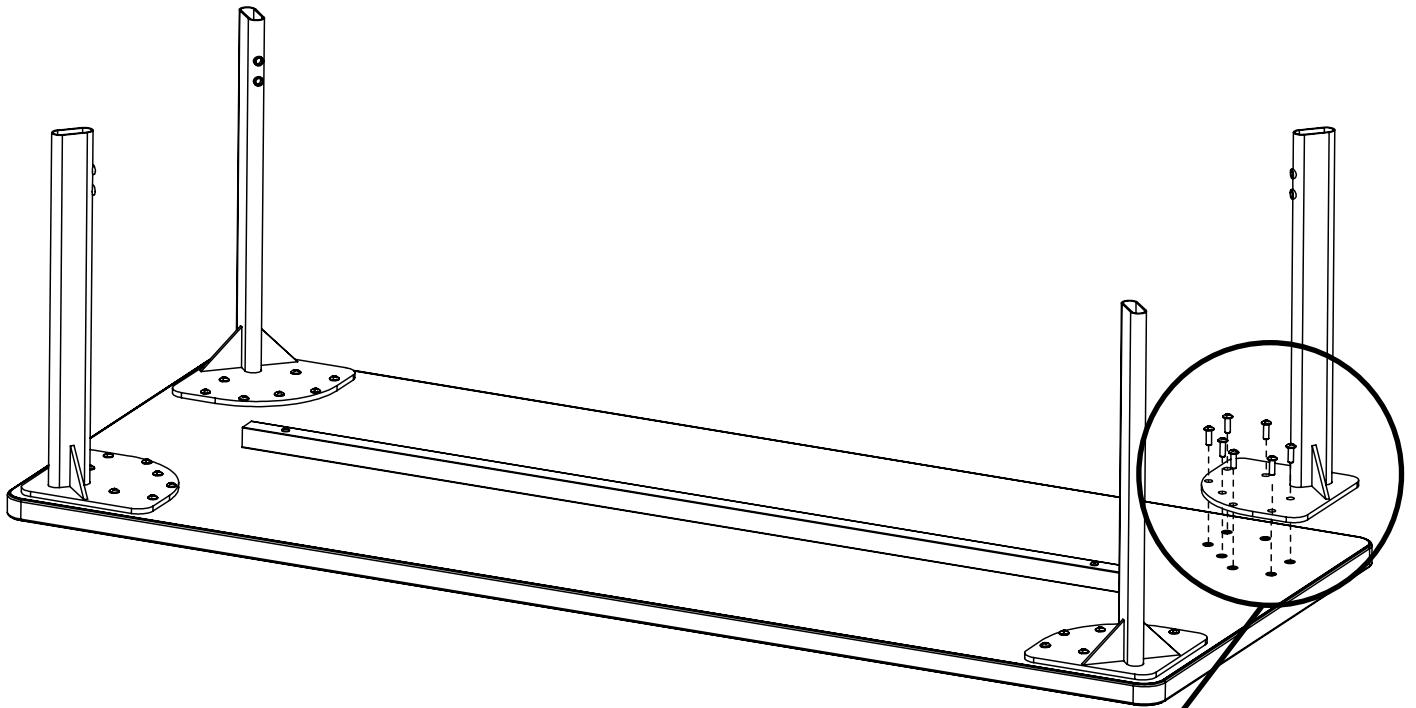

4 Leg Activity Tables
Assembly Instructions

022-3203 - Qty 4
Upper Leg

017-1170 - Qty 4
Lower Leg

Table comes with either glides or casters. NOT both.

015-0045 - Qty 4
Threaded Glide

015-0175 - Qty 4
2 1/2" Stem
Caster w/Brake

SC1054 - Qty 28
1/4-20 x 3/4" Phillips Screw

030-0396 - Qty 8
3/8-16 x 1/2"
Socket Set Screw

1

THIS STEP IS ONLY FOR TABLES 60"L AND LARGER

2

3

DEPENDING ON YOUR MODEL INSTALL EITHER CASTERS OR GLIDES

4