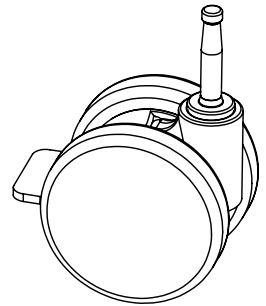

4 Leg Activity Tables
Assembly Instructions

022-3203 - Qty 4
Upper Leg

017-1170 - Qty 4
Lower Leg

Table comes with either glides or casters. NOT both.

015-0045 - Qty 4
Threaded Glide

015-0175 - Qty 4
2 1/2" Stem
Caster w/Brake

SC1054 - Qty 28
1/4-20 x 3/4" Phillips Screw

030-0396 - Qty 8
3/8-16 x 1/2"
Socket Set Screw

1

THIS STEP IS ONLY FOR TABLES 60"L AND LARGER

2

3

DEPENDING ON YOUR MODEL INSTALL EITHER CASTERS OR GLIDES

4