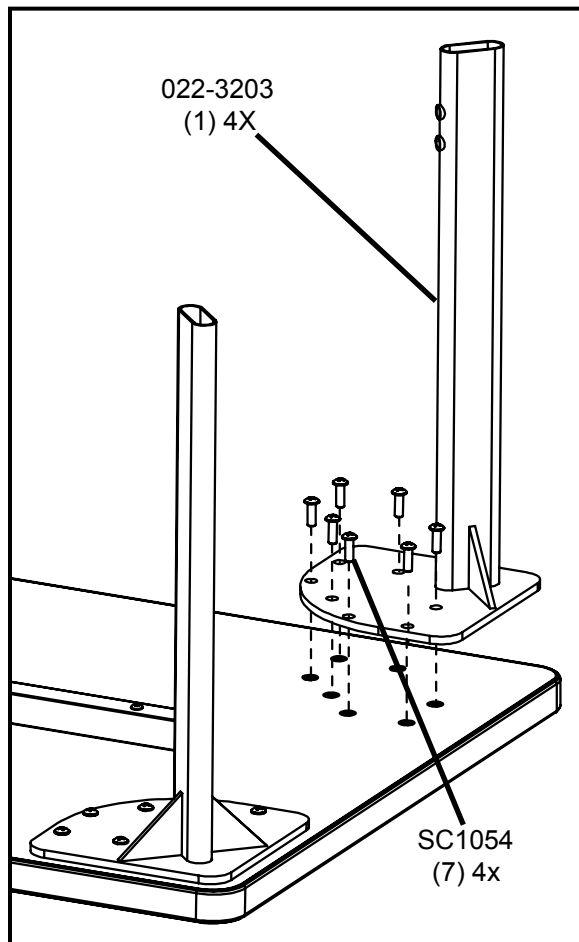

4 Leg Activity Tables
Assembly Instructions

022-3203 - Qty 4
Upper Leg

017-1170 - Qty 4
Lower Leg

Table comes with either glides or casters. NOT both.

015-0045 - Qty 4
Threaded Glide

015-0175 - Qty 4
2 1/2" Stem
Caster w/Brake

SC1054 - Qty 28
1/4-20 x 3/4" Phillips Screw

030-0396 - Qty 8
3/8-16 x 1/2"
Socket Set Screw

1

THIS STEP IS ONLY FOR TABLES 60"L AND LARGER

2

3

DEPENDING ON YOUR MODEL INSTALL EITHER CASTERS OR GLIDES

4