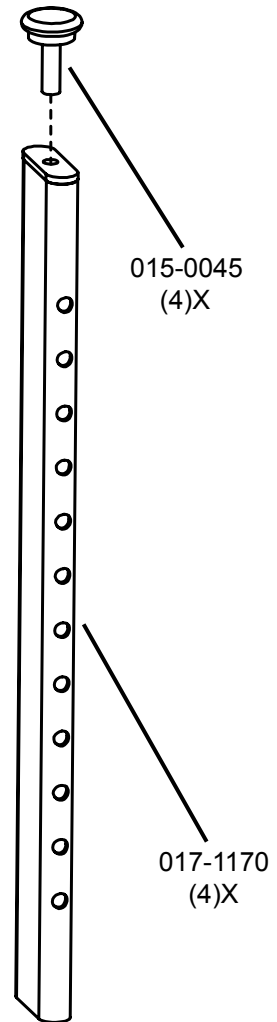

4 Leg Activity Tables
Assembly Instructions

022-3203 - Qty 4
Upper Leg

017-1170 - Qty 4
Lower Leg

Table comes with either glides or casters. NOT both.

015-0045 - Qty 4
Threaded Glide

015-0175 - Qty 4
2 1/2" Stem
Caster w/Brake

SC1054 - Qty 28
1/4-20 x 3/4" Phillips Screw

030-0396 - Qty 8
3/8-16 x 1/2"
Socket Set Screw

1

THIS STEP IS ONLY FOR TABLES 60"L AND LARGER

2

3

DEPENDING ON YOUR MODEL INSTALL EITHER CASTERS OR GLIDES

4