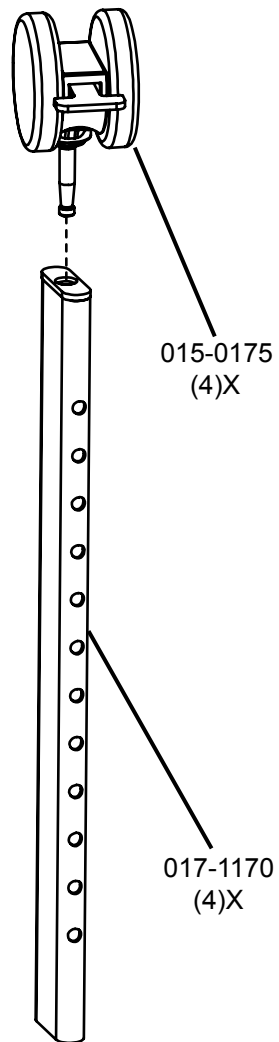

4 Leg Activity Tables
Assembly Instructions

022-3203 - Qty 4
Upper Leg

017-1170 - Qty 4
Lower Leg

Table comes with either glides or casters. NOT both.

015-0045 - Qty 4
Threaded Glide

015-0175 - Qty 4
2 1/2" Stem
Caster w/Brake

SC1054 - Qty 28
1/4-20 x 3/4" Phillips Screw

030-0396 - Qty 8
3/8-16 x 1/2"
Socket Set Screw

1

THIS STEP IS ONLY FOR TABLES 60"L AND LARGER

2

3

DEPENDING ON YOUR MODEL INSTALL EITHER CASTERS OR GLIDES

4