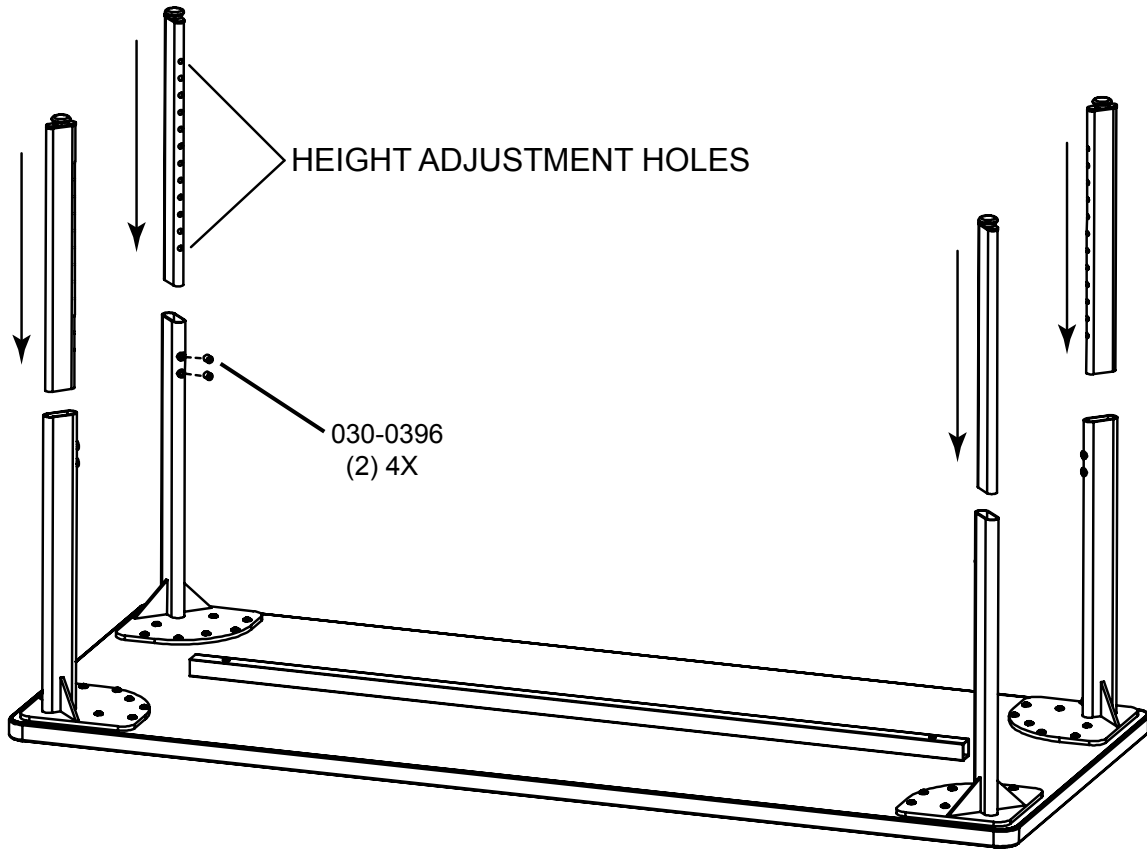

4 Leg Activity Tables
Assembly Instructions

022-3203 - Qty 4
Upper Leg

017-1170 - Qty 4
Lower Leg

Table comes with either glides or casters. NOT both.

015-0045 - Qty 4
Threaded Glide

015-0175 - Qty 4
2 1/2" Stem
Caster w/Brake

SC1054 - Qty 28
1/4-20 x 3/4" Phillips Screw

030-0396 - Qty 8
3/8-16 x 1/2"
Socket Set Screw

1

THIS STEP IS ONLY FOR TABLES 60"L AND LARGER

2

3

DEPENDING ON YOUR MODEL INSTALL EITHER CASTERS OR GLIDES

4