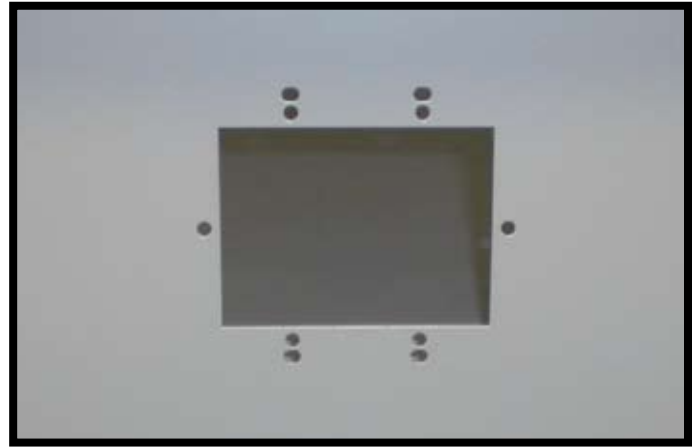

DATA PASS THROUGH PLATE for PAL MULTIMEDIA CART

STEP 1: Remove the cover plate under the handle.

STEP 2: Using the hardware provided with the Data Pass Through Plate, install the TCDPT to the side panel.