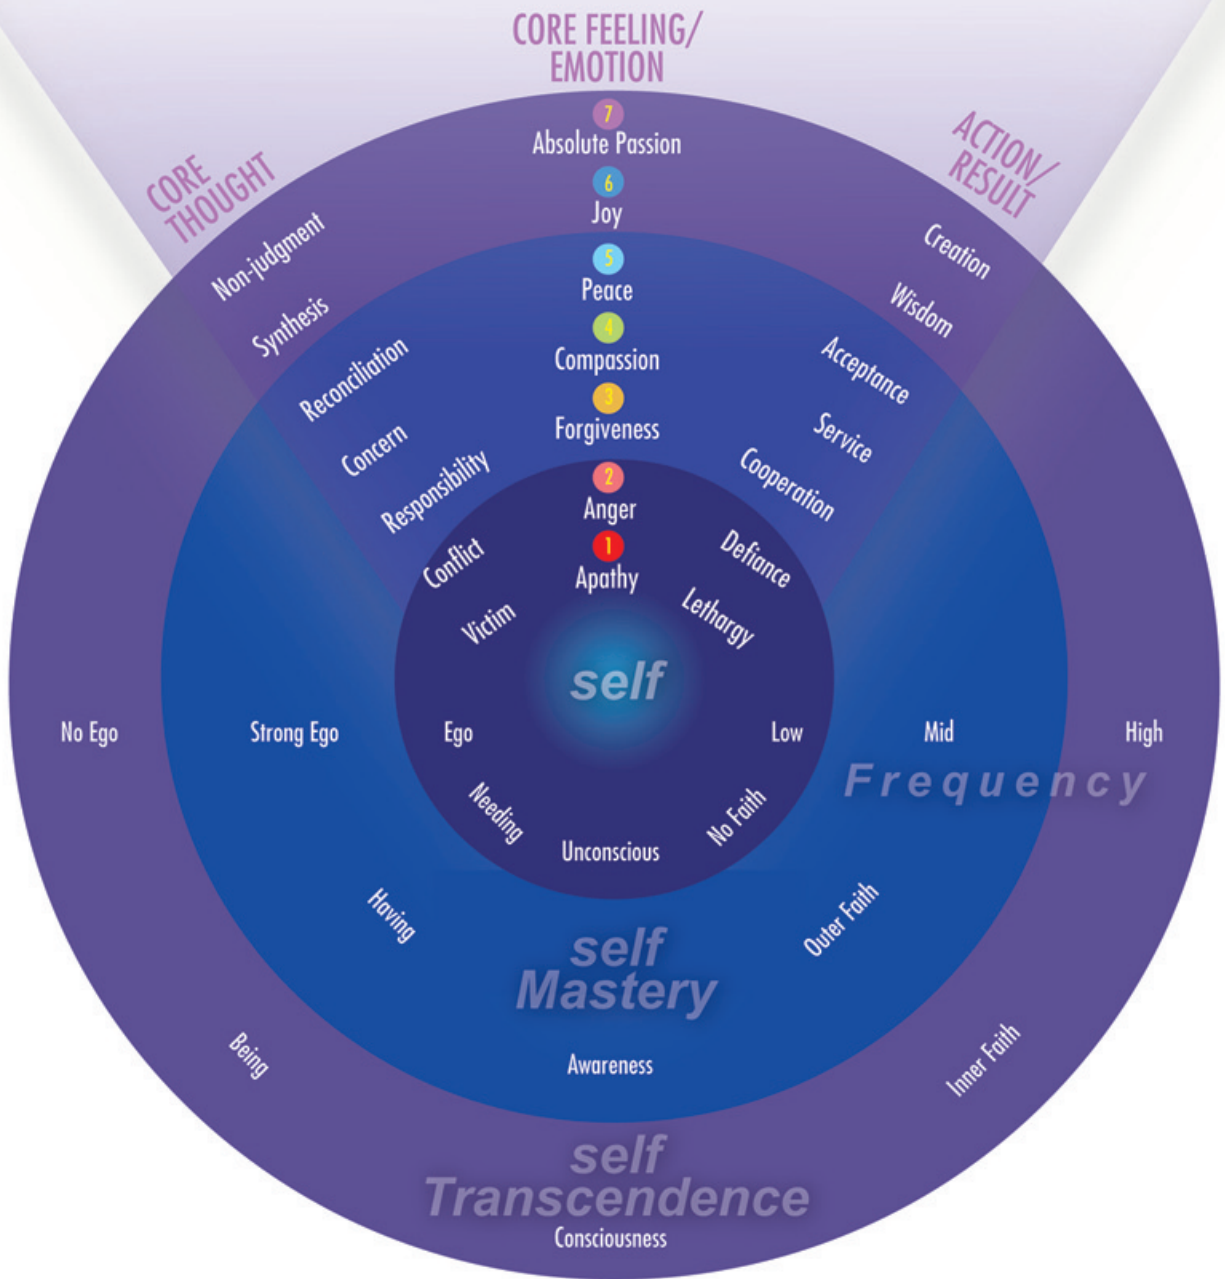

# Energetic Self Perception

© Bruce D Schneider 2006

Institute for Professional Excellence in Coaching  
 149 Avenue at the Common, Suite 202, Shrewsbury, NJ 07702

[iPECcoaching.com](http://iPECcoaching.com) | 732.982.8156