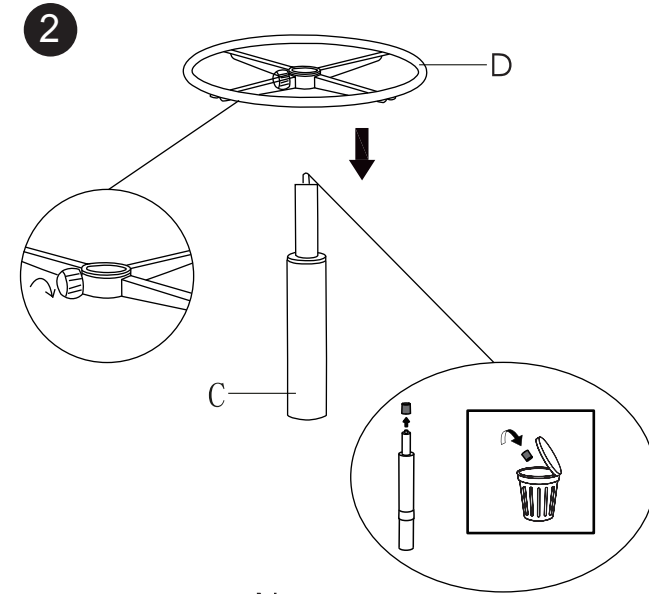

Assembly Instructions TUVA DRAFT STOOL

PLEASE NOTE: Check that you have received all components and hardware before assembling. If you are missing any parts, contact your retailer.

- | | | | | |
|----------------------------|-----------------------------|----------------------------|-----------------------------------|----------------------------|
| | | | | |
| A (5 pcs) | B (1 pc) | C (1 pc) | D (1 pc) | E (1 pc) |
| | | | | |
| F (4 pcs) | G (1 pc) | H (1 pcs) | I (4 pcs)
1/4" x 7/8" | J (4 pcs)
1/4" x 1-3/8" |
| | | | | |
| K (4 pcs)
1/4" x 1-5/8" | L (4 pcs)
5/16" x 1-1/4" | M (6 pcs)
φ6.5x16x1mm T | N (1 pc)
5mm (8x3cm)
Wrench | |

During assembly, hand tighten screws only. When the screws are in place, tighten completely.

Assembly Instructions TUVA DRAFT STOOL

PLEASE NOTE: Check that you have received all components and hardware before assembling. If you are missing any parts, contact your retailer.

6

- | | | | | |
|---|---|---|---|---|
|  |  |  |  |  |
| A (5 pcs) | B (1 pc) | C (1 pc) | D (1 pc) | E (1 pc) |
|  |  |  |  |  |
| F (2 pcs) | G (1 pc) | H (1 pcs) | I (4 pcs)
1/4" x 7/8" | J (2 pcs)
1/4" x 1-3/8" |
|  |  |  |  | |
| K (4 pcs)
1/4" x 1-5/8" | L (4 pcs)
5/16" x 1-1/4" | M (6 pcs)
φ6.5x16x1mm T | N (1pc)
5mm(8x3cm)
Wrench | |

During assembly, hand tighten screws only. When the screws are in place, tighten completely.

Function Description

Chair height adjustable