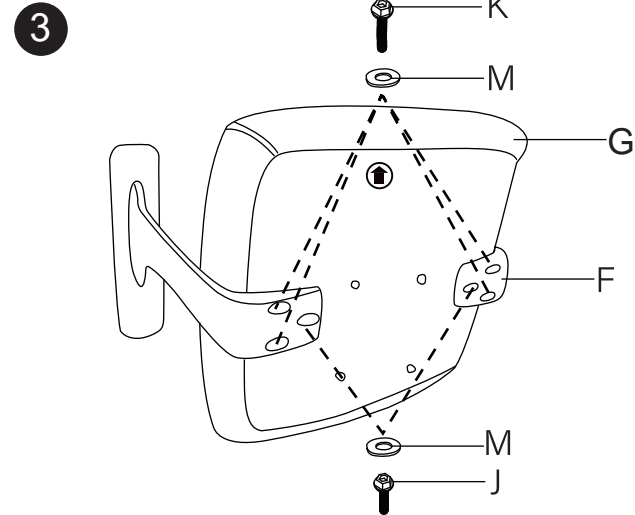

Assembly Instructions TUVA DRAFT STOOL

PLEASE NOTE: Check that you have received all components and hardware before assembling. If you are missing any parts, contact your retailer.

- | | | | | |
|----------------------------|-----------------------------|----------------------------|-----------------------------------|----------------------------|
| | | | | |
| A (5 pcs) | B (1 pc) | C (1 pc) | D (1 pc) | E (1 pc) |
| | | | | |
| F (4 pcs) | G (1 pc) | H (1 pcs) | I (4 pcs)
1/4" x 7/8" | J (4 pcs)
1/4" x 1-3/8" |
| | | | | |
| K (4 pcs)
1/4" x 1-5/8" | L (4 pcs)
5/16" x 1-1/4" | M (6 pcs)
φ6.5x16x1mm T | N (1 pc)
5mm (8x3cm)
Wrench | |

During assembly, hand tighten screws only. When the screws are in place, tighten completely.

Assembly Instructions TUVA DRAFT STOOL

PLEASE NOTE: Check that you have received all components and hardware before assembling. If you are missing any parts, contact your retailer.

6

- | | | | | |
|---|---|---|---|---|
|  |  |  |  |  |
| A (5 pcs) | B (1 pc) | C (1 pc) | D (1 pc) | E (1 pc) |
|  |  |  |  |  |
| F (2 pcs) | G (1 pc) | H (1 pcs) | I (4 pcs)
1/4" x 7/8" | J (2 pcs)
1/4" x 1-3/8" |
|  |  |  |  | |
| K (4 pcs)
1/4" x 1-5/8" | L (4 pcs)
5/16" x 1-1/4" | M (6 pcs)
φ6.5x16x1mm T | N (1pc)
5mm(8x3cm)
Wrench | |

During assembly, hand tighten screws only. When the screws are in place, tighten completely.

Function Description

Chair height adjustable