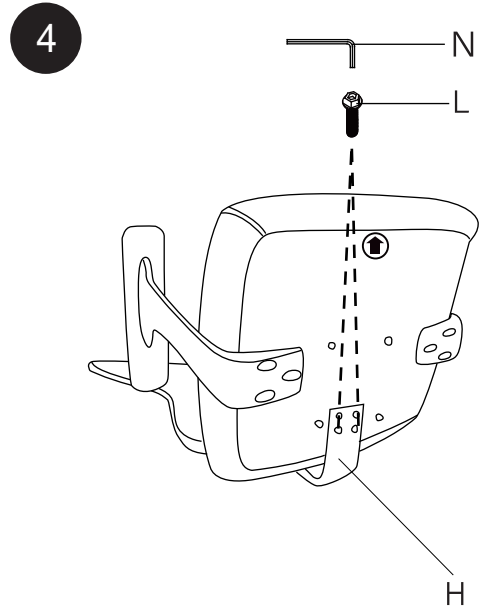

Assembly Instructions TUVA DRAFT STOOL

PLEASE NOTE: Check that you have received all components and hardware before assembling. If you are missing any parts, contact your retailer.

- | | | | | |
|----------------------------|-----------------------------|----------------------------|-----------------------------------|----------------------------|
| | | | | |
| A (5 pcs) | B (1 pc) | C (1 pc) | D (1 pc) | E (1 pc) |
| | | | | |
| F (4 pcs) | G (1 pc) | H (1 pcs) | I (4 pcs)
1/4" x 7/8" | J (4 pcs)
1/4" x 1-3/8" |
| | | | | |
| K (4 pcs)
1/4" x 1-5/8" | L (4 pcs)
5/16" x 1-1/4" | M (6 pcs)
φ6.5x16x1mm T | N (1 pc)
5mm (8x3cm)
Wrench | |

During assembly, hand tighten screws only. When the screws are in place, tighten completely.

Assembly Instructions TUVA DRAFT STOOL

PLEASE NOTE: Check that you have received all components and hardware before assembling. If you are missing any parts, contact your retailer.

6

- | | | | | |
|---|---|---|---|---|
|  |  |  |  |  |
| A (5 pcs) | B (1 pc) | C (1 pc) | D (1 pc) | E (1 pc) |
|  |  |  |  |  |
| F (2 pcs) | G (1 pc) | H (1 pcs) | I (4 pcs)
1/4" x 7/8" | J (2 pcs)
1/4" x 1-3/8" |
|  |  |  |  | |
| K (4 pcs)
1/4" x 1-5/8" | L (4 pcs)
5/16" x 1-1/4" | M (6 pcs)
φ6.5x16x1mm T | N (1pc)
5mm(8x3cm)
Wrench | |

During assembly, hand tighten screws only. When the screws are in place, tighten completely.

Function Description

Chair height adjustable