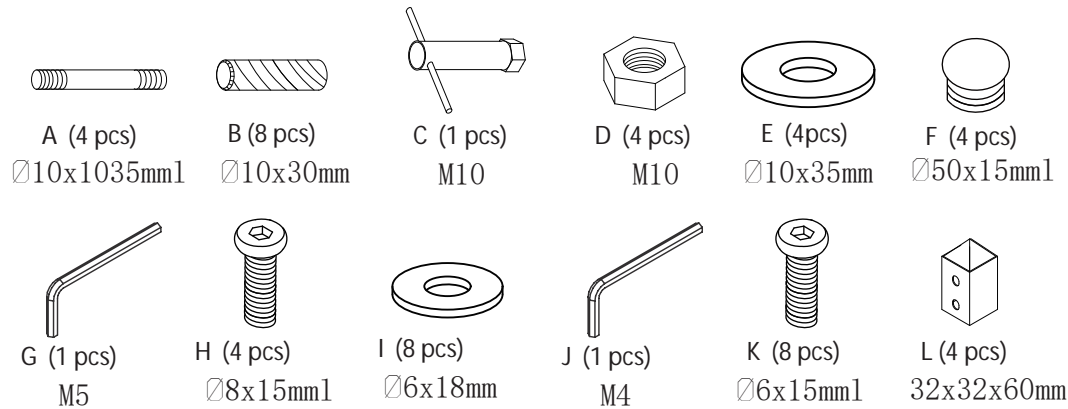

Assembly Instructions

ABBY-B 48" Bar Table

PLEASE NOTE: Check that you have received all components and hardware before assembling. If you are missing any parts, contact your retailer.

During assembly, hand tighten screws only. When all screws are in place, then tighten completely.

Assembly Instructions

ABBY-B 48" Bar Table

PLEASE NOTE: Check that you have received all components and hardware before assembling. If you are missing any parts, contact your retailer.

3.

4.

During assembly, hand tighten screws only. When all screws are in place, then tighten completely.

Assembly Instructions

ABBY-B 48" Bar Table

PLEASE NOTE: Check that you have received all components and hardware before assembling. If you are missing any parts, contact your retailer.

5.

During assembly, hand tighten screws only. When all screws are in place, then tighten completely.