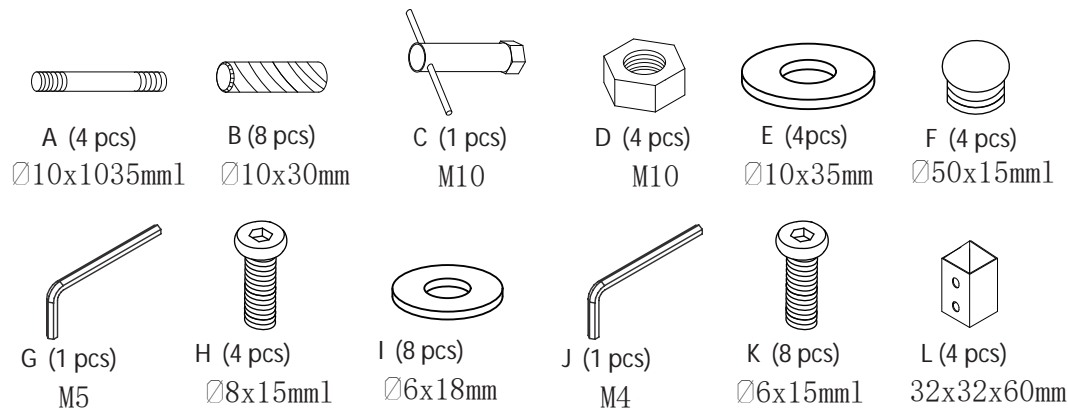

Assembly Instructions

ABBY-B 48" Bar Table

PLEASE NOTE: Check that you have received all components and hardware before assembling. If you are missing any parts, contact your retailer.

During assembly, hand tighten screws only. When all screws are in place, then tighten completely.

Assembly Instructions

ABBY-B 48" Bar Table

PLEASE NOTE: Check that you have received all components and hardware before assembling. If you are missing any parts, contact your retailer.

3.

4.

During assembly, hand tighten screws only. When all screws are in place, then tighten completely.

Assembly Instructions

ABBY-B 48" Bar Table

PLEASE NOTE: Check that you have received all components and hardware before assembling. If you are missing any parts, contact your retailer.

5.

During assembly, hand tighten screws only. When all screws are in place, then tighten completely.