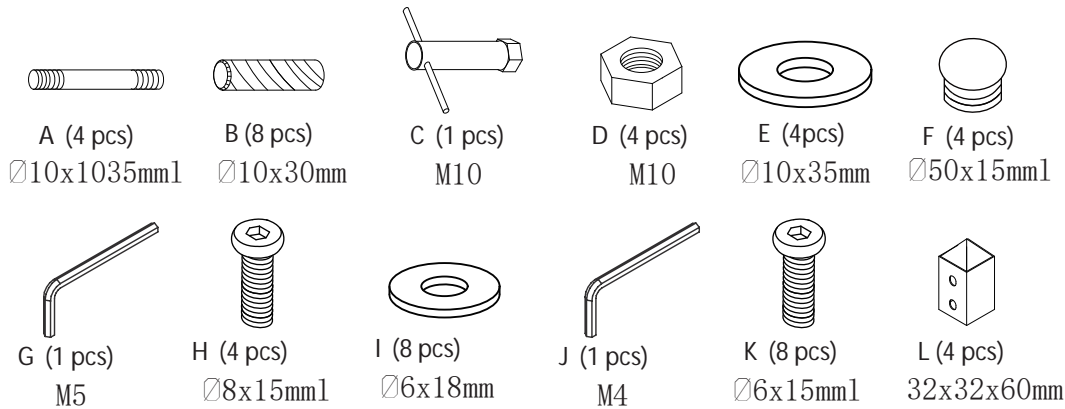

Assembly Instructions

ABBY-B 48" Bar Table

PLEASE NOTE: Check that you have received all components and hardware before assembling. If you are missing any parts, contact your retailer.

During assembly, hand tighten screws only. When all screws are in place, then tighten completely.

Assembly Instructions

ABBY-B 48" Bar Table

PLEASE NOTE: Check that you have received all components and hardware before assembling. If you are missing any parts, contact your retailer.

3.

4.

During assembly, hand tighten screws only. When all screws are in place, then tighten completely.

Assembly Instructions

ABBY-B 48" Bar Table

PLEASE NOTE: Check that you have received all components and hardware before assembling. If you are missing any parts, contact your retailer.

5.

During assembly, hand tighten screws only. When all screws are in place, then tighten completely.