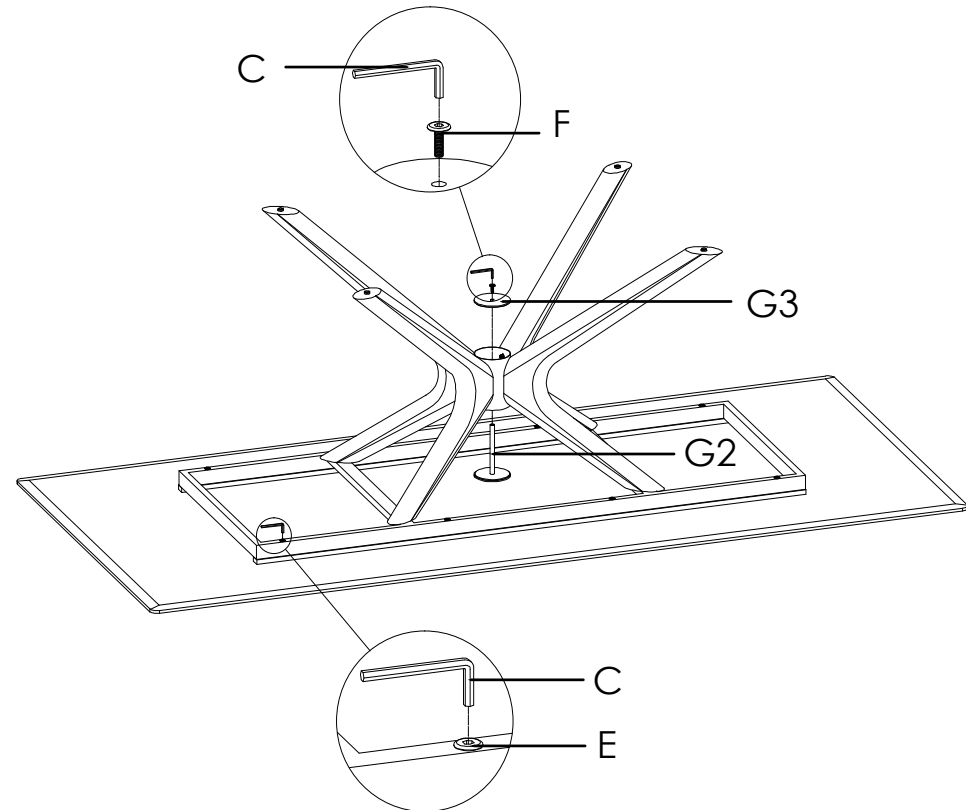

Assembly Instructions

MAURICE-79 DINING TABLE

2 people recommended

A	M6		1
B	M8X30mm		8
C	M5		1
D	M8X35mm		4
E	M8X50mm		8
F	M8X20mm		1

G				1
	G1x1	G2x1	G3x1	

PLEASE NOTE: Check that you have received all components and hardware before assembling. If you are missing any parts, contact your retailer.

1.

Note: Do not tighten completely

2.

Note: Tighten completely

During assembly, hand tighten screws only. When the screws are in place, tighten completely.

Assembly Instruction

MAURICE-79 DINING TABLE

PLEASE NOTE: Check that you have received all components and hardware before assembling. If you are missing any parts, contact your retailer.

2 people recommended

A	M6		1
B	M8X30mm		8
C	M5		1
D	M8X35mm		4
E	M8X50mm		8
F	M8X20mm		1

G				1
	G1x1	G2x1	G3x1	

3. Final Step:

During assembly, hand tighten screws only. When the screws are in place, tighten completely.