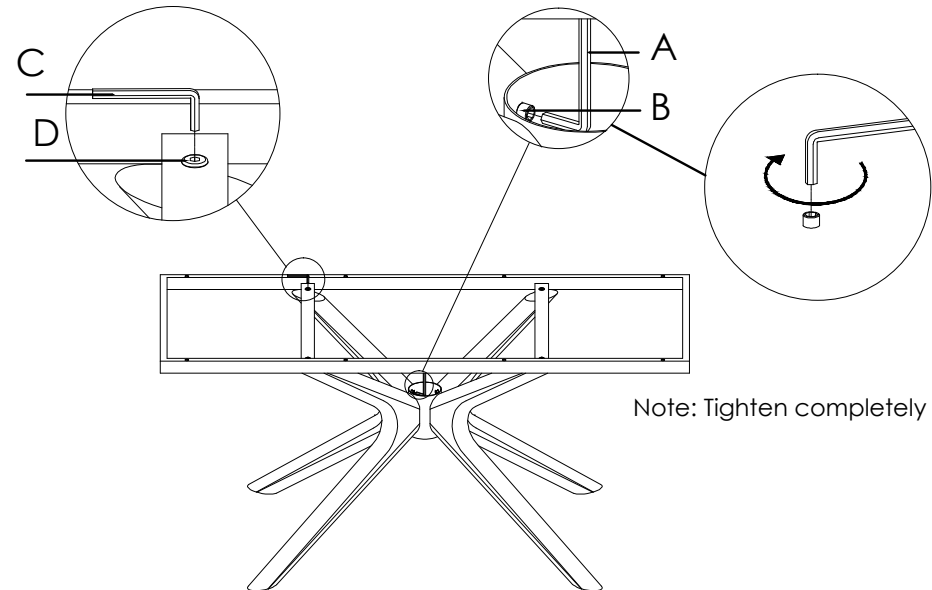

Assembly Instructions

MAURICE-79 DINING TABLE

2 people recommended

A	M6		1
B	M8X30mm		8
C	M5		1
D	M8X35mm		4
E	M8X50mm		8
F	M8X20mm		1

G				1
	G1x1	G2x1	G3x1	

PLEASE NOTE: Check that you have received all components and hardware before assembling. If you are missing any parts, contact your retailer.

1.

Note: Do not tighten completely

2.

Note: Tighten completely

During assembly, hand tighten screws only. When the screws are in place, tighten completely.

Assembly Instruction

MAURICE-79 DINING TABLE

PLEASE NOTE: Check that you have received all components and hardware before assembling. If you are missing any parts, contact your retailer.

2 people recommended

A	M6		1
B	M8X30mm		8
C	M5		1
D	M8X35mm		4
E	M8X50mm		8
F	M8X20mm		1

G				1
	G1x1	G2x1	G3x1	

3. Final Step:

During assembly, hand tighten screws only. When the screws are in place, tighten completely.