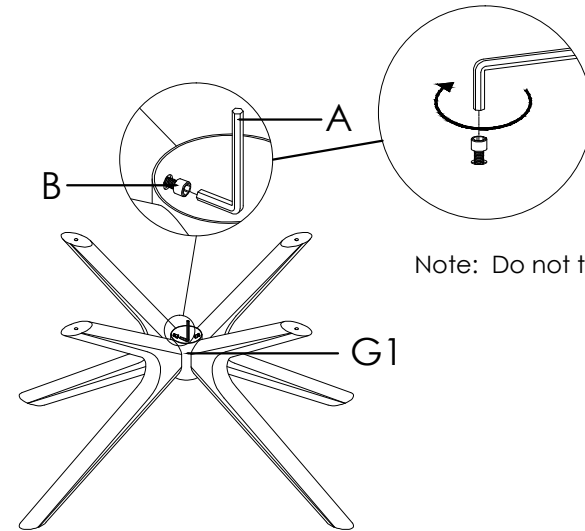

Assembly Instructions

MAURICE-79 DINING TABLE

2 people recommended

A	M6		1
B	M8X30mm		8
C	M5		1
D	M8X35mm		4
E	M8X50mm		8
F	M8X20mm		1

G				1
	G1x1	G2x1	G3x1	

PLEASE NOTE: Check that you have received all components and hardware before assembling. If you are missing any parts, contact your retailer.

1.

Note: Do not tighten completely

2.

Note: Tighten completely

During assembly, hand tighten screws only. When the screws are in place, tighten completely.

Assembly Instruction

MAURICE-79 DINING TABLE

PLEASE NOTE: Check that you have received all components and hardware before assembling. If you are missing any parts, contact your retailer.

2 people recommended

A	M6		1
B	M8X30mm		8
C	M5		1
D	M8X35mm		4
E	M8X50mm		8
F	M8X20mm		1

G				1
	G1x1	G2x1	G3x1	

3. Final Step:

During assembly, hand tighten screws only. When the screws are in place, tighten completely.