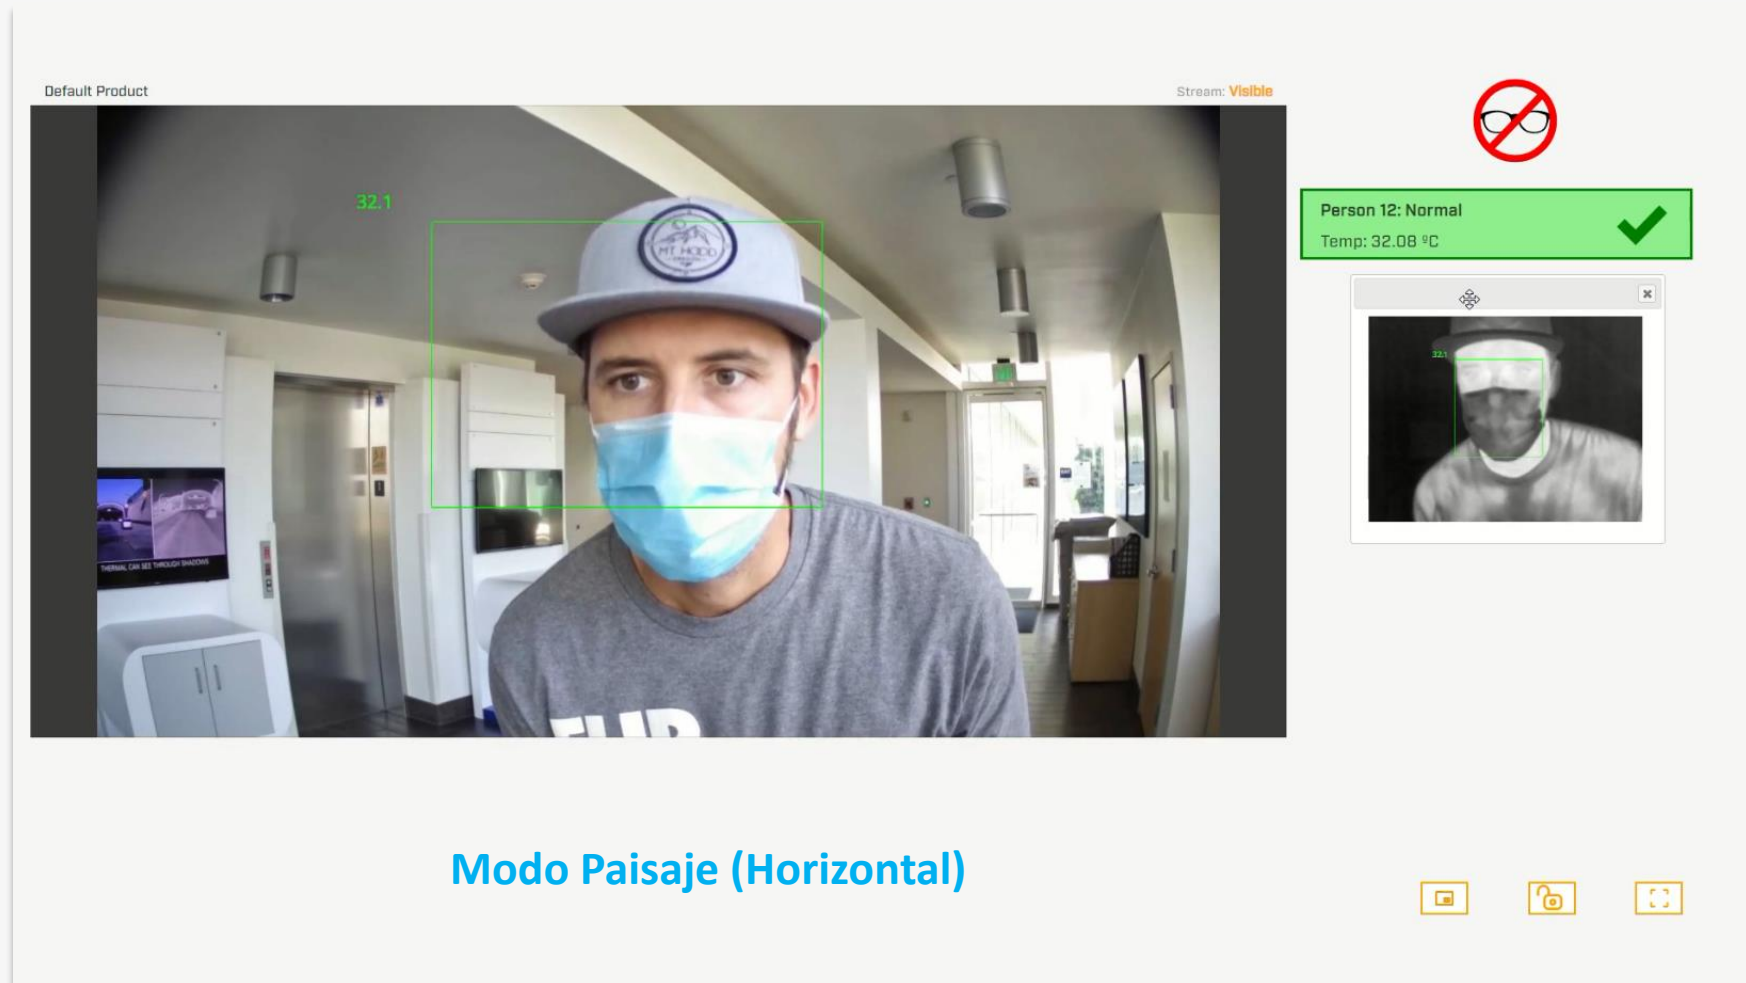

CONFIGURACION

CONFIGURACION

Bloqueo en modo de pantalla completa para prevenir sabotaje

Default Product

Stream: Visible

INTERFAZ DE ESCANEEO

INTERFAZ DE ESCANEEO

LEYENDO TEMPERATURA

Default Product Stream: Thermal

Person 3: Pending
Temp: N/A

INTERFAZ DE ESCANEEO

TEMPERATURA OK

The interface displays a thermal scan of a person's face. A green box highlights the face, and a large black checkmark is overlaid on it. The word "Clear" is written below the box. The temperature reading "35.1" is shown in green above the face. Below the "Clear" text, it says "No elevated temperature detected".