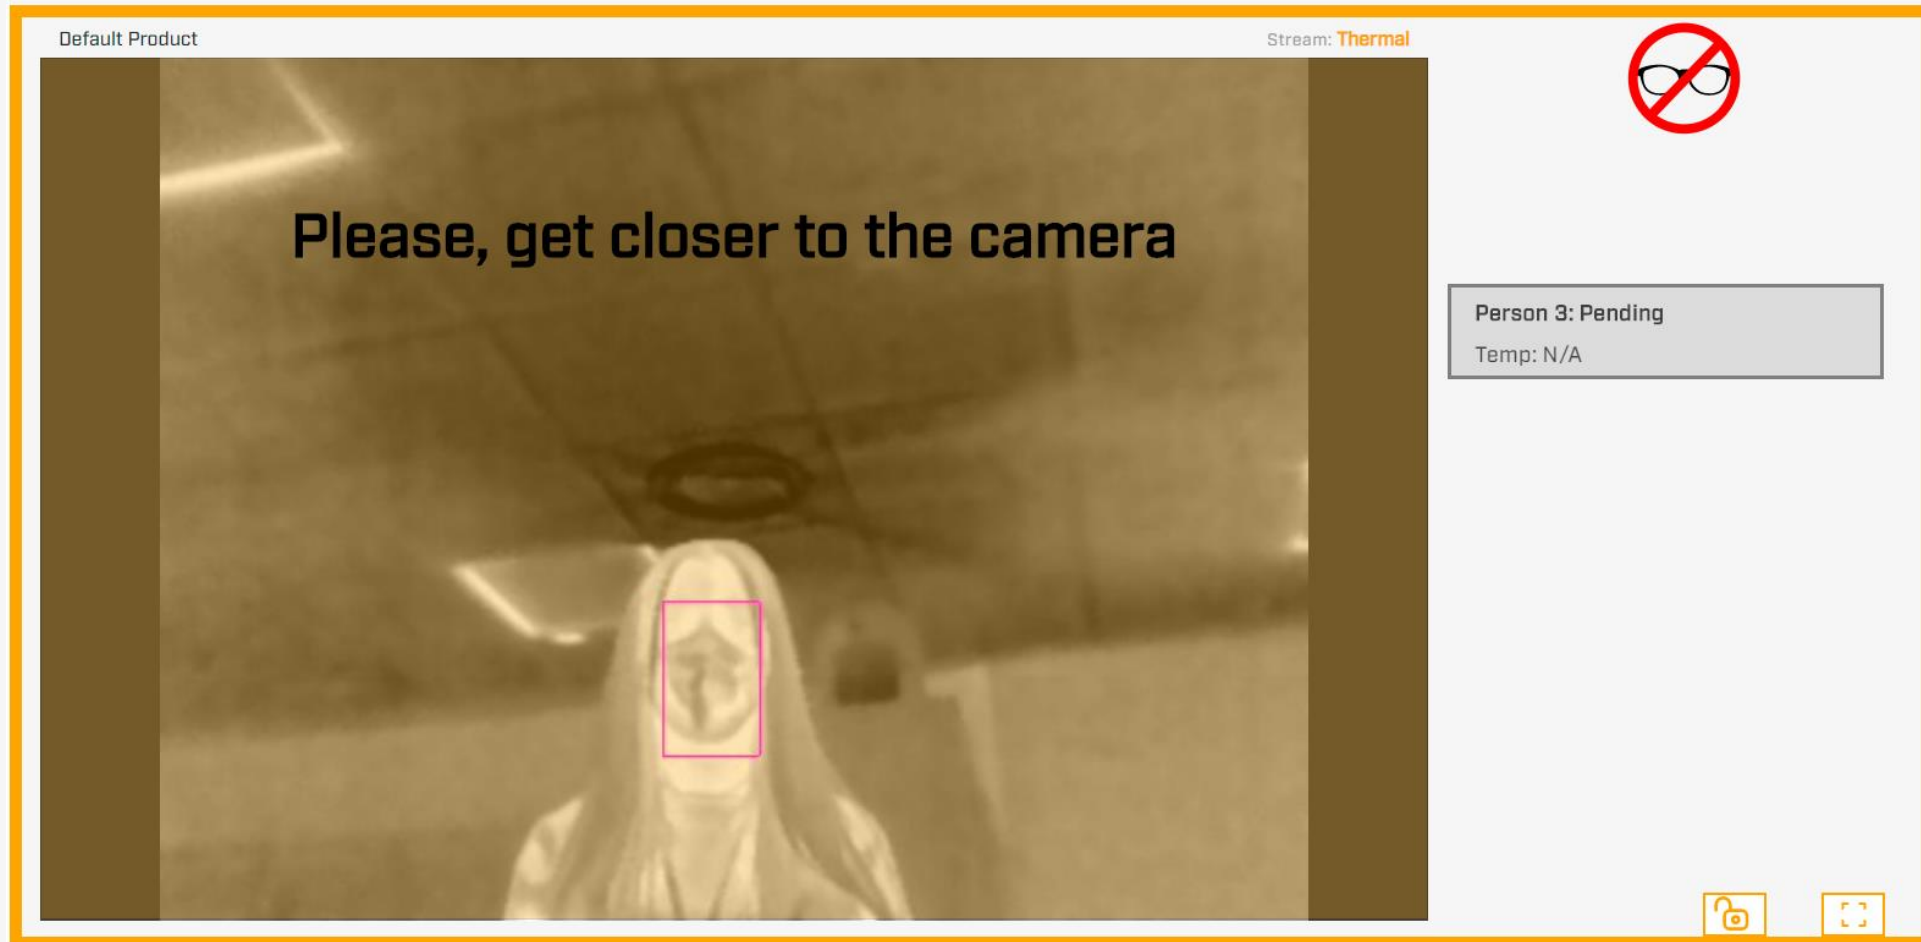

INTERFAZ DE ESCANEEO

TEMPERATURA BAJA

The screenshot displays a thermal scanning interface. At the top left, it says "Default Product" and at the top right, "Stream: Thermal". The main area shows a thermal image of a person with a green bounding box around their face. A temperature reading of "35.1" is shown in green above the person's head. A white "Alarm" message is centered over the person's face, with "Low Temperature" written below it. In the bottom left corner, there is a white icon of a thermometer with a snowflake. In the top right corner, there is a red prohibition sign over a pair of glasses icon. On the right side, a light blue box contains the text "Person 3: BelowNormal" and "Temp: 33.75 °C". In the bottom right corner, there are two small yellow icons: a padlock and a square with a plus sign.

INTERFAZ DE ESCANEEO

DETECCIÓN DE ANTEOJOS/GAFAS

INTERFAZ DE ESCANEEO

PERSONA NO MIRANDO DIRECTAMENTE A LA CAMARA

INTERFAZ DE ESCANEEO

PERSONA DEMASIADO ALEJADA DE LA CAMARA

INTERFAZ DE ESCANEEO

CIBER SEGURIDAD