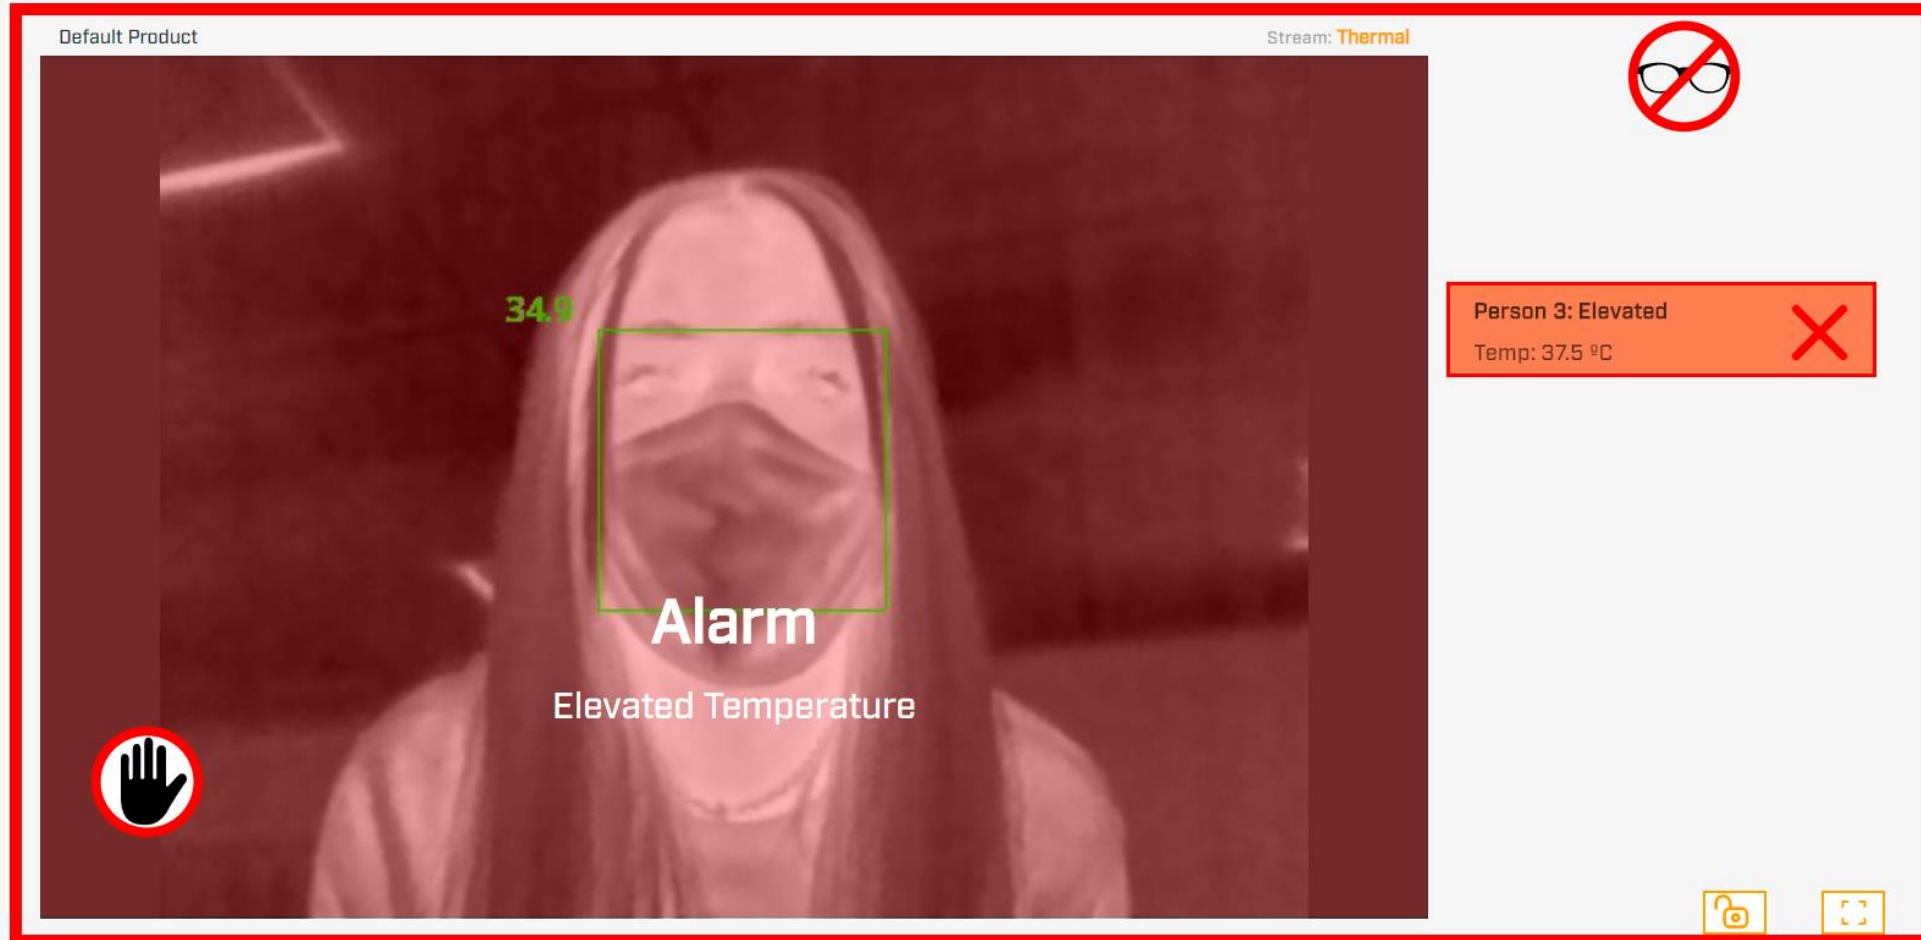

Default Product Stream: Thermal

Person 3: Pending
Temp: N/A

INTERFAZ DE ESCANEEO

TEMPERATURA OK

The interface displays a thermal scan of a person's face. A green box highlights the face, and a large black checkmark is overlaid on it. The word "Clear" is written below the box. The temperature reading "35.1" is shown in green above the face. Below the "Clear" text, it says "No elevated temperature detected".

Default Product Stream: Thermal

35.1

Person 8: Normal ✓
Temp: 35.07 °C

Clear

No elevated temperature detected

🔒 📺

INTERFAZ DE ESCANEEO

TEMPERATURA ALTA

INTERFAZ DE ESCANEEO

TEMPERATURA BAJA

The screenshot displays a thermal scanning interface. At the top left, it says "Default Product" and at the top right, "Stream: Thermal". The main area shows a thermal image of a person with a green bounding box around their face. A temperature reading of "35.1" is shown in green above the person's head. A white "Alarm" message is centered over the person's face, with "Low Temperature" written below it. In the bottom left corner, there is a white icon of a thermometer with a snowflake. In the top right corner, there is a red prohibition sign over a pair of glasses icon. On the right side, a light blue box contains the text "Person 3: BelowNormal" and "Temp: 33.75 °C". In the bottom right corner, there are two small yellow icons: a padlock and a square with a plus sign.