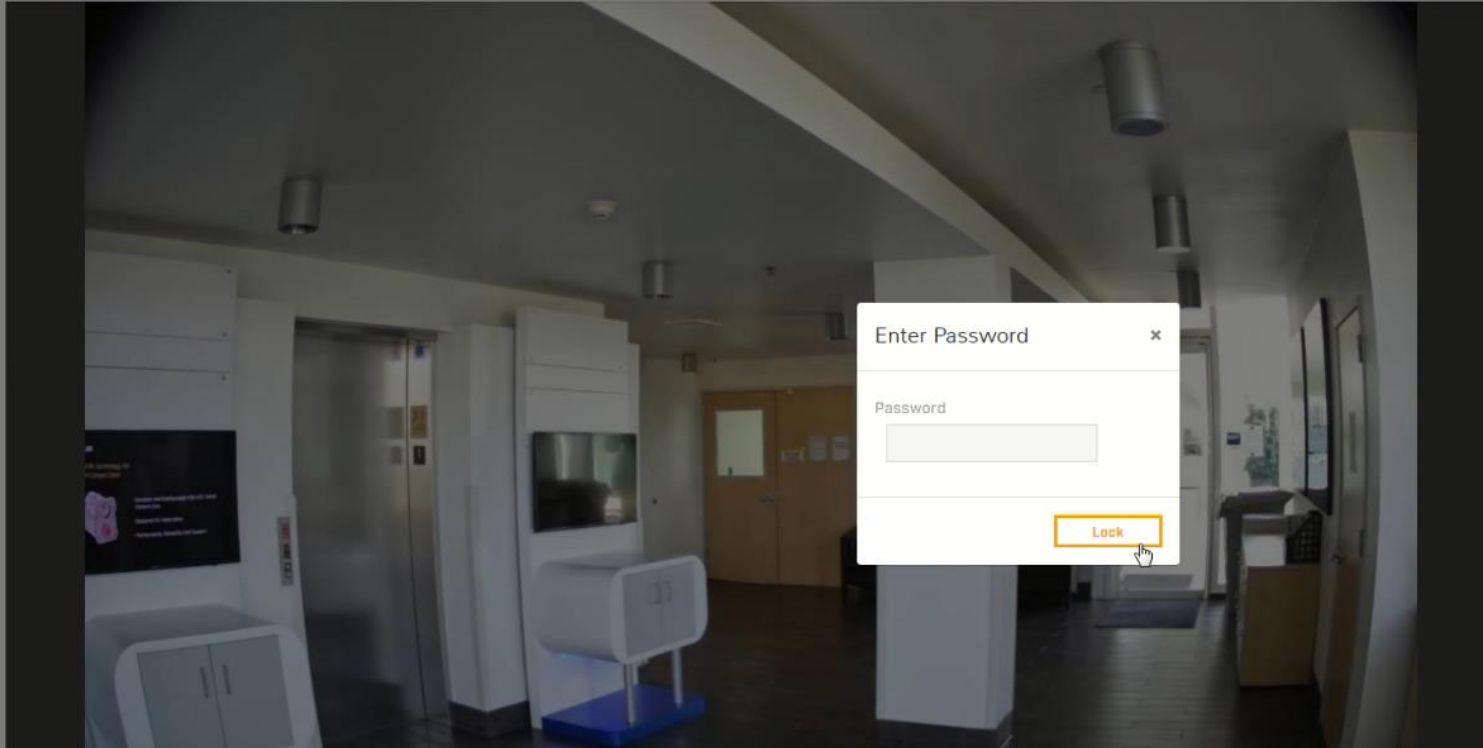

CONFIGURACION

CONFIGURACION

Bloqueo en modo de pantalla completa para prevenir sabotaje

Default Product

Stream: Visible

INTERFAZ DE ESCANEEO

INTERFAZ DE ESCANEEO

LEYENDO TEMPERATURA

Default Product Stream: Thermal

Person 3: Pending
Temp: N/A

INTERFAZ DE ESCANEEO

TEMPERATURA OK

The interface displays a thermal scan of a person's face. A green box highlights the face, and a large black checkmark is overlaid on it. The word "Clear" is written below the box. The temperature reading "35.1" is shown in green above the face. Below the "Clear" text, it says "No elevated temperature detected".