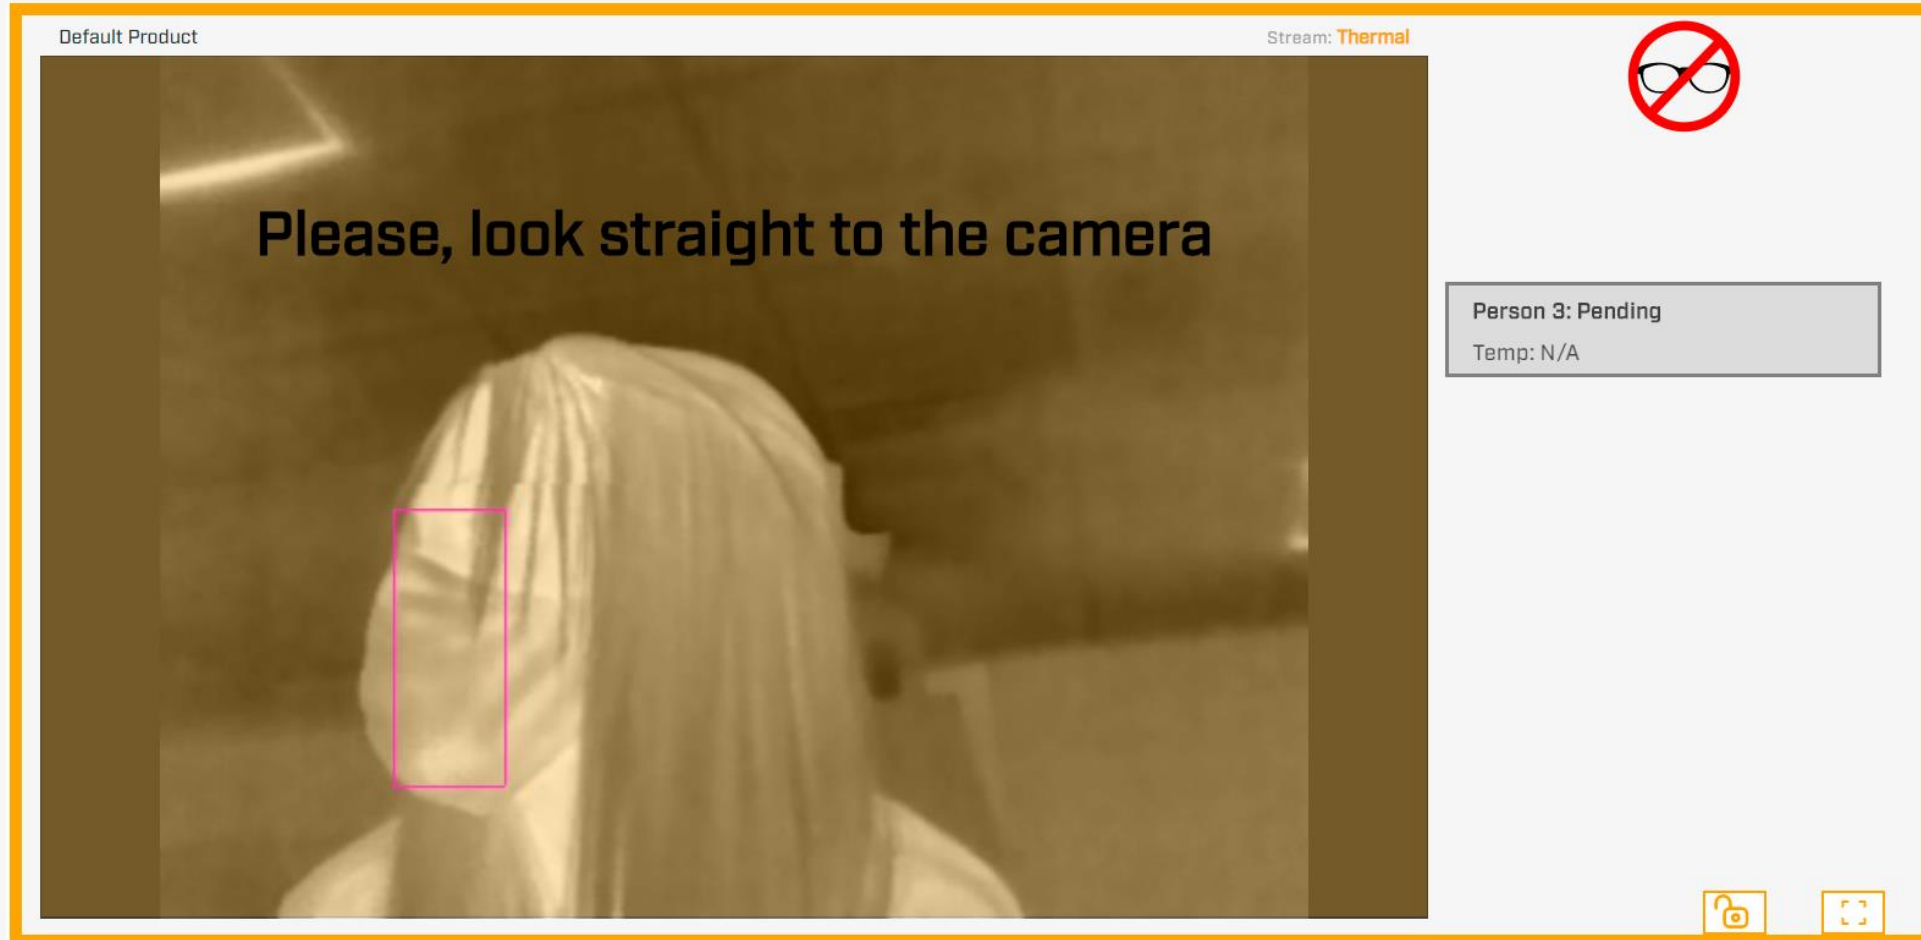

INTERFAZ DE ESCANEEO

TEMPERATURA BAJA

The screenshot displays a thermal scanning interface. At the top left, it says "Default Product" and at the top right, "Stream: Thermal". The main area shows a thermal image of a person with a green bounding box around their face. A temperature reading of "35.1" is shown in green above the person's head. A white "Alarm" message is centered over the person's face, with "Low Temperature" written below it. In the bottom left corner, there is a white icon of a thermometer with a snowflake. In the top right corner, there is a red prohibition sign over a pair of glasses icon. On the right side, a light blue box contains the text "Person 3: BelowNormal" and "Temp: 33.75 °C". In the bottom right corner, there are two small yellow icons: a padlock and a square with a plus sign.

INTERFAZ DE ESCANEEO

DETECCIÓN DE ANTEOJOS/GAFAS

INTERFAZ DE ESCANEEO

PERSONA NO MIRANDO DIRECTAMENTE A LA CAMARA

INTERFAZ DE ESCANEEO

PERSONA DEMASIADO ALEJADA DE LA CAMARA

INTERFAZ DE ESCANEEO

CIBER SEGURIDAD