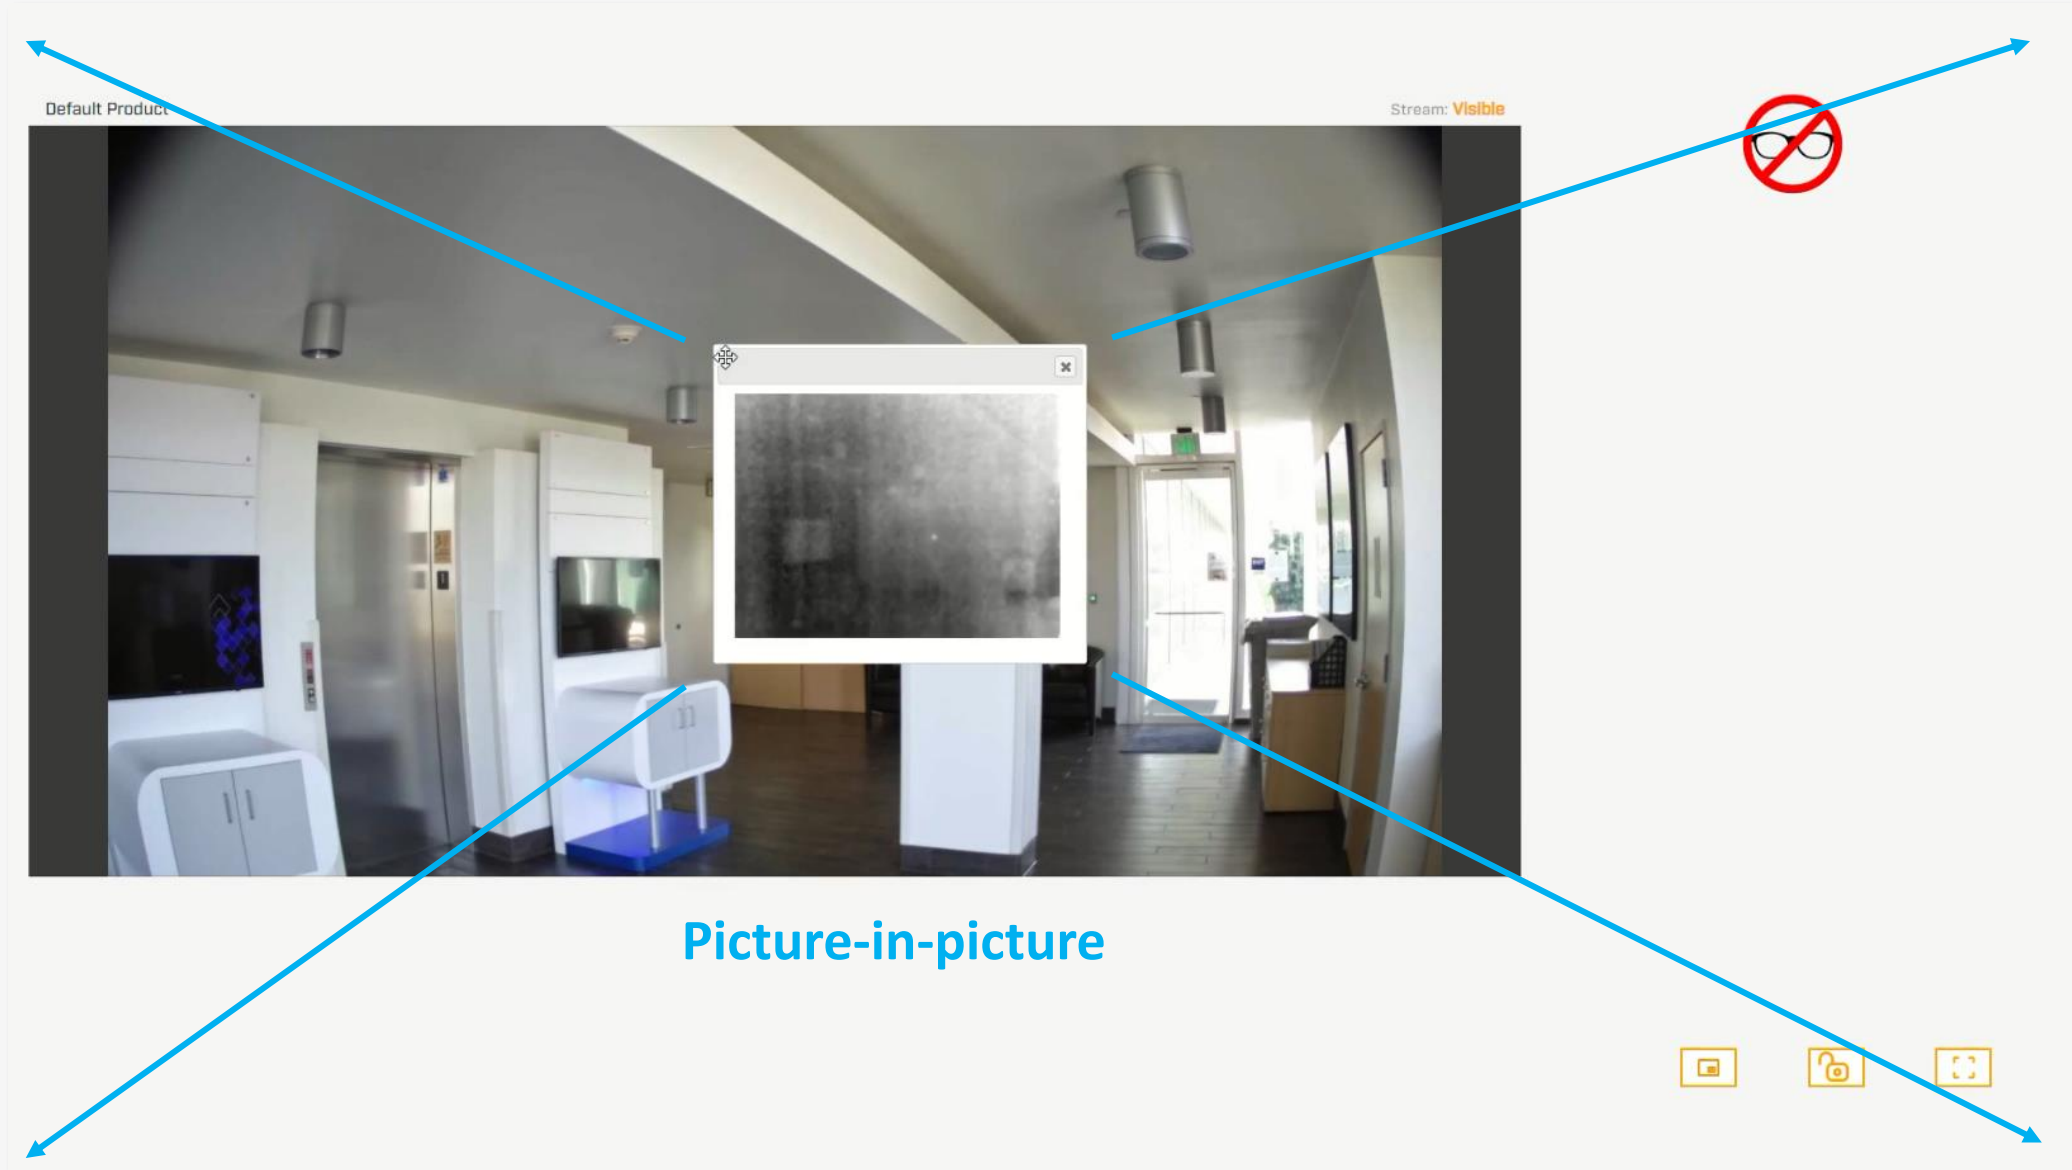

V

T

System Settings

RESET SAVE

shortcut 2:39 PM 9/23/2020

CONFIGURACION

The screenshot shows a web browser window with the address bar displaying "FLIR Systems, Inc." and "192.168.255.93/#". The page header includes the FLIR logo and "Help Logout" links. The main navigation menu contains: NETWORK, DATE & TIME, USERS, **I/O DEVICES** (highlighted), CYBER, BORESIGHT, and FIRMWARE & INFO. The "Rules" section is visible with the following configuration:

CONFIGURACION

CONFIGURACION

Bloqueo en modo de pantalla completa para prevenir sabotaje

Default Product

Stream: Visible

INTERFAZ DE ESCANEEO

INTERFAZ DE ESCANEEO

LEYENDO TEMPERATURA