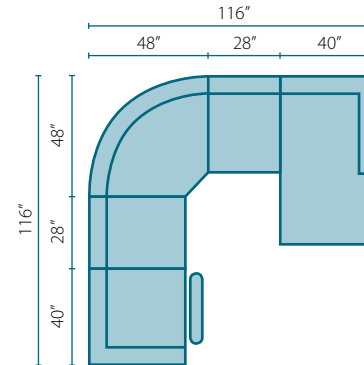

Charmed Configuration D

- LOV30602L CHASE One Arm Chaise
- LOV30600 STC Storage Console
- LOV30603 RAC Reclining Armless
- LOV30604 90SEW 90° Seating Wedge
- LOV30601 AC Armless Chair
- LOV30600 STC Storage Console
- LOV30603 RAC Reclining Armless
- LOV30600 STC Storage Console
- LOV30603R RBC Reclining Big Chair

Sectional Pieces

LOV30603L/R RBC Reclining Big Chair
W40" D38" H41"

LOV30603 RAC Reclining Armless Chair
W28" D38" H41"

LOV30601 AC Armless Chair
W28" D38" H41"

LOV30602L/R CHASE One Arm Chaise
W40" D66" H41"

LOV30604 90SEW 90° Seating Wedge
W64" D41" H40"

LOV30600 STC Storage Console
W15" D38" H40"

Charmed Configuration E

- LOV30603L RBC Reclining Big Chair
- LOV30601 AC Armless Chair
- LOV30604 90SEW 90° Seating Wedge
- LOV30601 AC Armless Chair
- LOV30602R CHASE One Arm Chaise