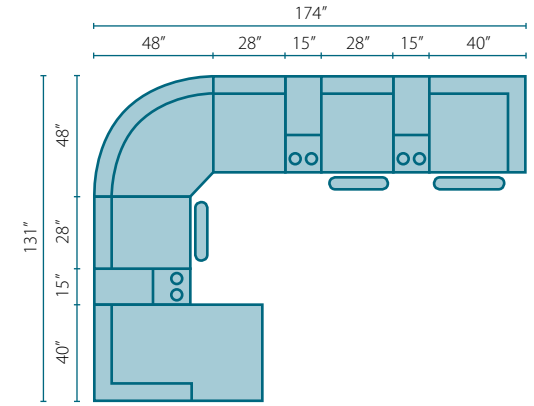

Charmed *Style LOV30603 sectional*

Charmed Configuration A

- LOV30603L RBC Reclining Big Chair
- LOV30600 STC Storage Console
- LOV30603 RAC Reclining Armless
- LOV30604 90SEW 90° Seating Wedge
- LOV30601 AC Armless Chair
- LOV30600 STC Storage Console
- LOV30602R CHASE One Arm Chaise

Charmed Configuration B

- LOV30603L RBC Reclining Big Chair
- LOV30601 AC Armless Chair
- LOV30604 90SEW 90° Seating Wedge
- LOV30603 RAC Reclining Armless
- LOV30601 AC Armless Chair
- LOV30603R RBC Reclining Big Chair

Charmed Configuration C

- LOV30602L CHASE One Arm Chaise
- LOV30601 AC Armless Chair
- LOV30601 AC Armless Chair
- LOV30604 90SEW 90° Seating Wedge
- LOV30603 RAC Reclining Armless
- LOV30603 RAC Reclining Armless
- LOV30603R RBC Reclining Big Chair

Charmed Configuration D

- LOV30602L CHASE One Arm Chaise
- LOV30600 STC Storage Console
- LOV30603 RAC Reclining Armless
- LOV30604 90SEW 90° Seating Wedge
- LOV30601 AC Armless Chair
- LOV30600 STC Storage Console
- LOV30603 RAC Reclining Armless
- LOV30600 STC Storage Console
- LOV30603R RBC Reclining Big Chair

Sectional Pieces

Charmed Configuration E

- LOV30603L RBC Reclining Big Chair
- LOV30601 AC Armless Chair
- LOV30604 90SEW 90° Seating Wedge
- LOV30601 AC Armless Chair
- LOV30602R CHASE One Arm Chaise