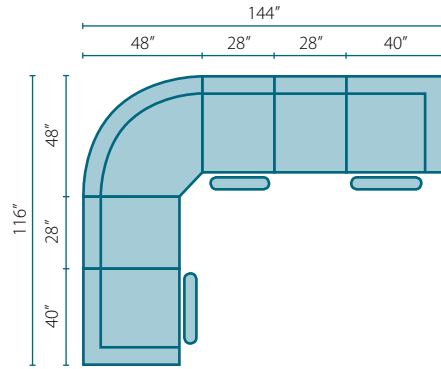

Charmed *Style LOV30603 sectional*

Charmed Configuration A

- LOV30603L RBC Reclining Big Chair
- LOV30600 STC Storage Console
- LOV30603 RAC Reclining Armless
- LOV30604 90SEW 90° Seating Wedge
- LOV30601 AC Armless Chair
- LOV30600 STC Storage Console
- LOV30602R CHASE One Arm Chaise

Charmed Configuration B

- LOV30603L RBC Reclining Big Chair
- LOV30601 AC Armless Chair
- LOV30604 90SEW 90° Seating Wedge
- LOV30603 RAC Reclining Armless
- LOV30601 AC Armless Chair
- LOV30603R RBC Reclining Big Chair