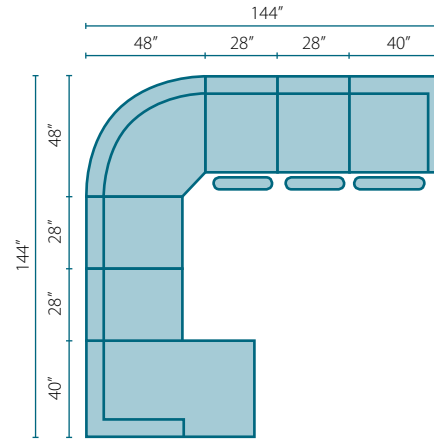

Charmed *Style LOV30603 sectional*

Charmed Configuration A

- LOV30603L RBC Reclining Big Chair
- LOV30600 STC Storage Console
- LOV30603 RAC Reclining Armless
- LOV30604 90SEW 90° Seating Wedge
- LOV30601 AC Armless Chair
- LOV30600 STC Storage Console
- LOV30602R CHASE One Arm Chaise

Charmed Configuration B

- LOV30603L RBC Reclining Big Chair
- LOV30601 AC Armless Chair
- LOV30604 90SEW 90° Seating Wedge
- LOV30603 RAC Reclining Armless
- LOV30601 AC Armless Chair
- LOV30603R RBC Reclining Big Chair