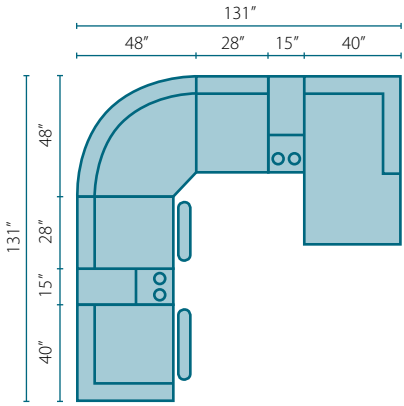

Charmed *Style LOV30603 sectional*

Charmed Configuration A

- LOV30603L RBC Reclining Big Chair
- LOV30600 STC Storage Console
- LOV30603 RAC Reclining Armless
- LOV30604 90SEW 90° Seating Wedge
- LOV30601 AC Armless Chair
- LOV30600 STC Storage Console
- LOV30602R CHASE One Arm Chaise