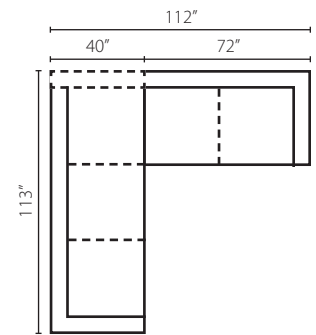

Configuration C
36330L CRNS Corner Sofa
36330R S One Arm Sofa