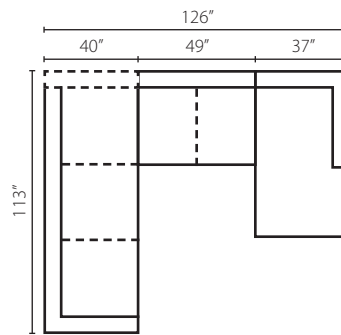

36330L/R CHASE
One Arm Chaise
W37" D65" H31"
2 Pillows

36330 AS
Armless Sofa
W63" D40" H31"

36330 ALS
Armless Loveseat
W49" D40" H31"

36330L/R SCHS
Sofa Chaise
W40" D91" H31"
2 Pillow

Configuration A
36330L CRNS Corner Sofa
36330 AS Armless Sofa
36330R SCHS Sofa Chaise

Configuration B
36330L CRNS Corner Sofa
36330 ALS Armless Loveseat
36330R CHASE One Arm Chaise

Configuration C
36330L CRNS Corner Sofa
36330R S One Arm Sofa

Configuration D
36330L LS One Arm Loveseat
36330R CRNS Corner Sofa

36330 Sofa / Queen Sleeper

89W x 40D x 31H (Overall)

72W x 23D x 20H (Seat)

36330 Loveseat

67W x 40D x 31H (Overall)

50W x 23D x 20H (Seat)

36330 Chaise

41W x 61D x 31H (Overall)

24W x 43D x 22H (Seat)

36330 Big Chair / Chair Sleeper

57W x 40D x 31H (Overall)

39W x 23D x 20H (Seat)

36330 Chair

49W x 40D x 31H (Overall)

32W x 23D x 20H (Seat)

36330 Ottoman