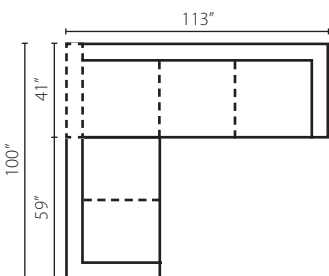

36330L/R CHASE
One Arm Chaise
W37" D65" H31"
2 Pillows

36330 AS
Armless Sofa
W63" D40" H31"

36330 ALS
Armless Loveseat
W49" D40" H31"

36330L/R SCHS
Sofa Chaise
W40" D91" H31"
2 Pillow

Configuration A
36330L CRNS Corner Sofa
36330 AS Armless Sofa
36330R SCHS Sofa Chaise

Configuration B
36330L CRNS Corner Sofa
36330 ALS Armless Loveseat
36330R CHASE One Arm Chaise

Configuration C
36330L CRNS Corner Sofa
36330R S One Arm Sofa

Configuration D
36330L LS One Arm Loveseat
36330R CRNS Corner Sofa

36330 Sofa / Queen Sleeper

89W x 40D x 31H (Overall)

72W x 23D x 20H (Seat)

36330 Loveseat

67W x 40D x 31H (Overall)

50W x 23D x 20H (Seat)

36330 Chaise

41W x 61D x 31H (Overall)

24W x 43D x 22H (Seat)

36330 Big Chair / Chair Sleeper

57W x 40D x 31H (Overall)

39W x 23D x 20H (Seat)

36330 Chair

49W x 40D x 31H (Overall)

32W x 23D x 20H (Seat)

36330 Ottoman