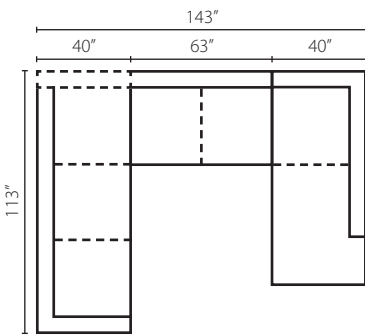

36330L/R CHASE
One Arm Chaise
W37" D65" H31"
2 Pillows

36330 AS
Armless Sofa
W63" D40" H31"

36330 ALS
Armless Loveseat
W49" D40" H31"

36330L/R SCHS
Sofa Chaise
W40" D91" H31"
2 Pillow

Configuration A
36330L CRNS Corner Sofa
36330 AS Armless Sofa
36330R SCHS Sofa Chaise

Configuration B
36330L CRNS Corner Sofa
36330 ALS Armless Loveseat
36330R CHASE One Arm Chaise

Configuration C
36330L CRNS Corner Sofa
36330R S One Arm Sofa

Configuration D
36330L LS One Arm Loveseat
36330R CRNS Corner Sofa

36330 Sofa / Queen Sleeper

89W x 40D x 31H (Overall)

72W x 23D x 20H (Seat)

36330 Loveseat

67W x 40D x 31H (Overall)

50W x 23D x 20H (Seat)

36330 Chaise

41W x 61D x 31H (Overall)

24W x 43D x 22H (Seat)

36330 Big Chair / Chair Sleeper

57W x 40D x 31H (Overall)

39W x 23D x 20H (Seat)

36330 Chair

49W x 40D x 31H (Overall)

32W x 23D x 20H (Seat)

36330 Ottoman