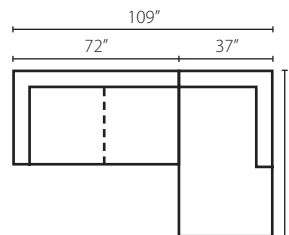

36330L/R CHASE
One Arm Chaise
W37" D65" H31"
2 Pillows

36330 AS
Armless Sofa
W63" D40" H31"

36330 ALS
Armless Loveseat
W49" D40" H31"

36330L/R SCHS
Sofa Chaise
W40" D91" H31"
2 Pillow

Configuration A
36330L CRNS Corner Sofa
36330 AS Armless Sofa
36330R SCHS Sofa Chaise

Configuration B
36330L CRNS Corner Sofa
36330 ALS Armless Loveseat
36330R CHASE One Arm Chaise

Configuration C
36330L CRNS Corner Sofa
36330R S One Arm Sofa

Configuration D
36330L LS One Arm Loveseat
36330R CRNS Corner Sofa

36330 Sofa / Queen Sleeper

89W x 40D x 31H (Overall)

72W x 23D x 20H (Seat)

36330 Loveseat

67W x 40D x 31H (Overall)

50W x 23D x 20H (Seat)

36330 Chaise

41W x 61D x 31H (Overall)

24W x 43D x 22H (Seat)

36330 Big Chair / Chair Sleeper

57W x 40D x 31H (Overall)

39W x 23D x 20H (Seat)

36330 Chair

49W x 40D x 31H (Overall)

32W x 23D x 20H (Seat)

36330 Ottoman