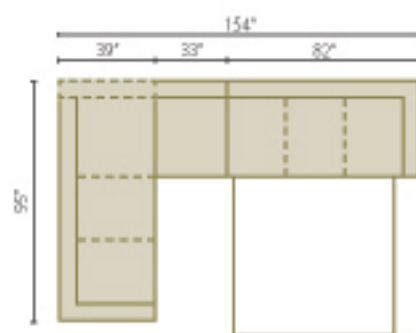

#### Configuration A

K29000L CRNS Corner Sofa  
K29000 ALS Armless Loveseat  
K29000R One Arm Chaise

#### Configuration B

K29000L CRNS Corner Sofa  
K29000R S One Arm Sofa

### Sectional Pieces

K29000L/R S  
One Arm Sofa  
W82" D39" H30"

K29000L/R LS  
One Arm Loveseat  
W56" D39" H30"

K29000 ALS  
Armless Loveseat  
W50" D39" H30"

K29000 AC  
Armless Chair  
W33" D39" H30"

K29000L/R CHASE  
One Arm Chaise  
W31" D59" H30"  
1 Pillow

K29000L/R CRNS  
Corner Sofa  
W95" D39" H30"  
2 Pillows

K29000L/R QSLP  
One Arm  
Queen Sleeper  
W82" D39" H30"