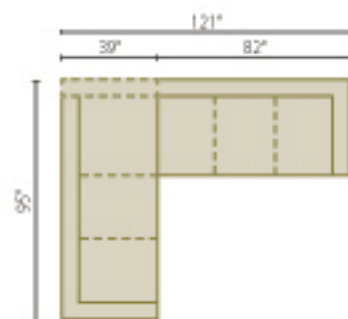

#### Configuration A

K29000L CRNS Corner Sofa  
K29000 ALS Armless Loveseat  
K29000R One Arm Chaise

#### Configuration B

K29000L CRNS Corner Sofa  
K29000R S One Arm Sofa

### Sectional Pieces

K29000L/R S  
One Arm Sofa  
W82" D39" H30"

K29000L/R LS  
One Arm Loveseat  
W56" D39" H30"

K29000 ALS  
Armless Loveseat  
W50" D39" H30"

K29000 AC  
Armless Chair  
W33" D39" H30"

K29000L/R CHASE  
One Arm Chaise  
W31" D59" H30"  
1 Pillow

### Free Standing Pieces

K29000 S  
Sofa  
W86" D39" H30"

K29000 LS  
Loveseat  
W61" D39" H30"

K29000 C  
Chair  
W36" D39" H30"

K29000 OTTO  
Ottoman  
W30" D25" H20"

K29000 QSLP  
Queen Sleeper  
W86" D39" H30"