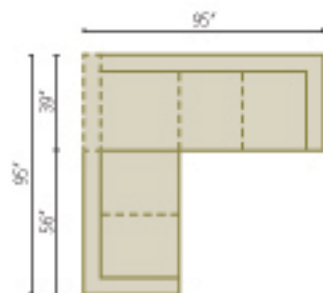

Configuration D

K29000L LS One Arm Loveseat
K29000R CRNS Corner Sofa

Sectional Pieces

K29000L/R CHASE
One Arm Chaise
W31" D59" H30"
1 Pillow

Free Standing Pieces