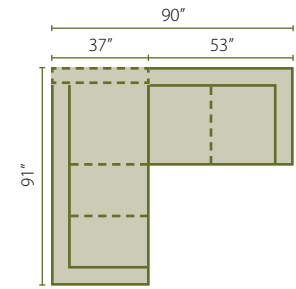

Patterns *Style 19000 sectional*

Patterns

Configuration A

- 19000L LS One Arm Loveseat
- 19000 CORN Corner
- 19000 AC Armless Chair
- 19000R RSLP Regular Sleeper

Patterns

Configuration B

- 19000L LS One Arm Loveseat
- 19000 CORN Corner
- 19000 ALS Armless Loveseat
- 19000R CHASE Chaise

Patterns

Configuration C

- 19000L CHASE Chaise
- 19000R S One Arm Sofa

Patterns

Configuration D

- 19000L CRNS Corner Sofa
- 19000R LS One Arm Loveseat

Sectional Pieces

Free Standing Pieces