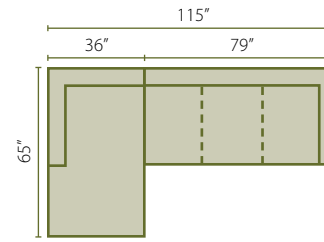

klaussner[®]
home furnishings

Patterns *Style 19000 sectional*

Patterns

Configuration A

- 19000L LS One Arm Loveseat
- 19000 CORN Corner
- 19000 AC Armless Chair
- 19000R RSLP Regular Sleeper

Patterns

Configuration B

- 19000L LS One Arm Loveseat
- 19000 CORN Corner
- 19000 ALS Armless Loveseat
- 19000R CHASE Chaise

Patterns

Configuration C

- 19000L CHASE Chaise
- 19000R S One Arm Sofa

Patterns

Configuration D

- 19000L CRNS Corner Sofa
- 19000R LS One Arm Loveseat

Sectional Pieces

19000L/R S
One Arm Sofa
W79" D37" H30"
1 Pillow

19000L/R LS
One Arm Loveseat
W53" D37" H30"
1 Pillow

19000 ALS
Armless Loveseat
W45" D37" H30"

19000 AC
Armless Chair
W23" D37" H30"

19000 CORN
Corner
W37" D37" H30"
1 Pillow