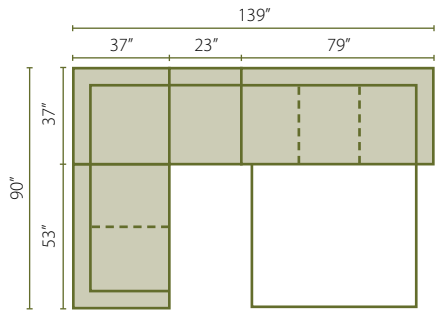

klaussner[®]
home furnishings

Patterns *Style 19000 sectional*

Patterns

Configuration A

- 19000L LS One Arm Loveseat
- 19000 CORN Corner
- 19000 AC Armless Chair
- 19000R RSLP Regular Sleeper

Patterns

Configuration B

Sectional Pieces

19000L/R S
One Arm Sofa
W79" D37" H30"
1 Pillow

19000L/R LS
One Arm Loveseat
W53" D37" H30"
1 Pillow

19000 ALS
Armless Loveseat
W45" D37" H30"

19000 AC
Armless Chair
W23" D37" H30"

19000 CORN
Corner
W37" D37" H30"
1 Pillow

19000L/R RSLP
One Arm
Regular Sleeper
W79" D37" H30"
1 Pillow

19000L/R CHASE
Chaise
W36" D65" H30"
1 Pillow

19000L/R CRNS
Corner Sofa
W91" D37" H30"
2 Pillows

Free Standing Pieces

19000 S
Sofa
W88" D37" H30"
2 Pillows

19000 QSPL
Queen Sleeper
W88" D37" H30"
2 Pillows

19000 LS
Loveseat
W66" D37" H30"
2 Pillows

19000 C
Chair
W45" D37" H30"

19000 OTTO
Ottoman
W32" D25" H18"