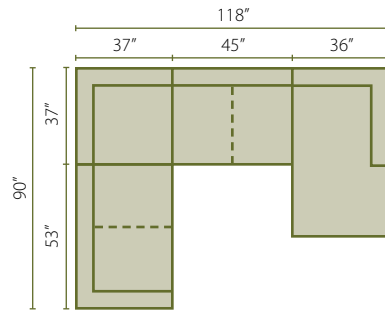

klaussner[®]
home furnishings

Patterns *Style 19000 sectional*

Patterns

Configuration A

- 19000L LS One Arm Loveseat
- 19000 CORN Corner
- 19000 AC Armless Chair
- 19000R RSLP Regular Sleeper

Patterns

Configuration B

- 19000L LS One Arm Loveseat
- 19000 CORN Corner
- 19000 ALS Armless Loveseat
- 19000R CHASE Chaise

Patterns

Configuration C

- 19000L CHASE Chaise
- 19000R S One Arm Sofa

Patterns

Configuration D

- 19000L CRNS Corner Sofa
- 19000R LS One Arm Loveseat

Sectional Pieces

19000L/R S
One Arm Sofa
W79" D37" H30"
1 Pillow

19000L/R LS
One Arm Loveseat
W53" D37" H30"
1 Pillow

19000 ALS
Armless Loveseat
W45" D37" H30"

19000 AC
Armless Chair
W23" D37" H30"

19000 CORN
Corner
W37" D37" H30"
1 Pillow