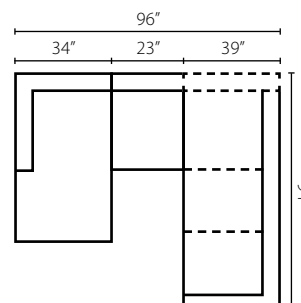

Configuration E
D46100L CHASE One Arm Chaise
D46100 AC Armless Chair
D46100R CRNS Corner Sofa