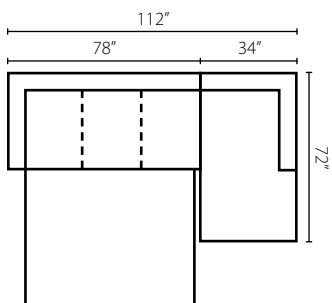

Configuration D
D46100L IQSL Queen Sleeper
D46100R CHASE One Arm Chaise