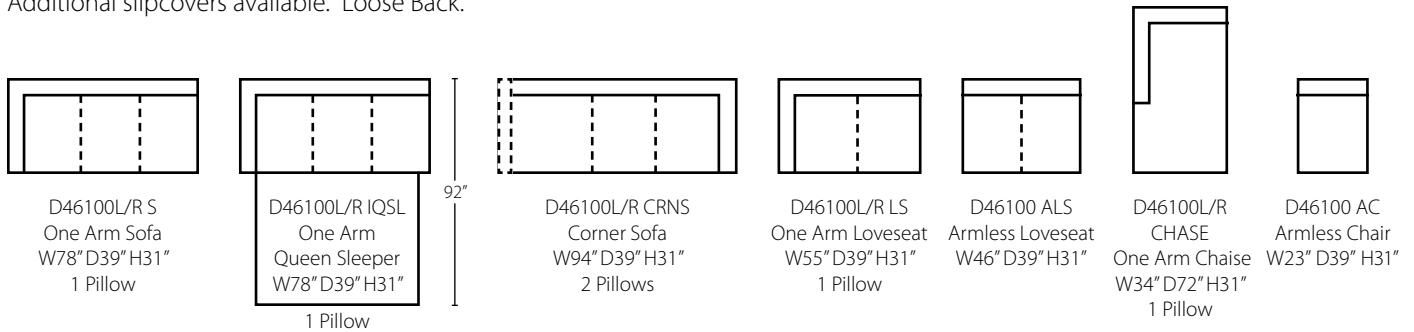

Southern Shores D46100

The Southern Shores sectional collection gives you pure comfort with the down blend filled, bordered, welted seat and back cushions and accent arm pillows. Casual styling is achieved by the rolled, welted arms and the crisp, waterfall skirt that drapes to the floor. Shown in Polo Storm, Serina Storm and Ranger Twill Natural.

Additional slipcovers available. Loose Back.

Configuration A
 D46100L CRNS Corner Sofa
 D46100R LS Loveseat

Configuration B
 D46100L CRNS Corner Sofa
 D46100 ALS Armless Loveseat
 D46100R CHASE One Arm Chaise

Sofa	Overall	W84 D40 H31
	Seat	W66 D22 H22
Extra Large Sofa	Overall	W90 D40 H31
	Seat	W72 D22 H22
Loveseat	Overall	W65 D40 H31
	Seat	W47 D22 H22
Chair	Overall	W42 D40 H31
	Seat	W24 D22 H22
Queen Sleeper	Overall	W90 D40 H31
	Seat	W72 D22 H22
Regular Sleeper	Overall	W84 D40 H31
	Seat	W66 D22 H22
Ottoman	Overall	W33 D26 H18

How To Order:
Fabric 1=Body
Fabric 2=Arm Pillows
Fabric 3=Welt

Individual items may be discontinued without notice. ~ *Due to printing processes colors may vary from actual cover.