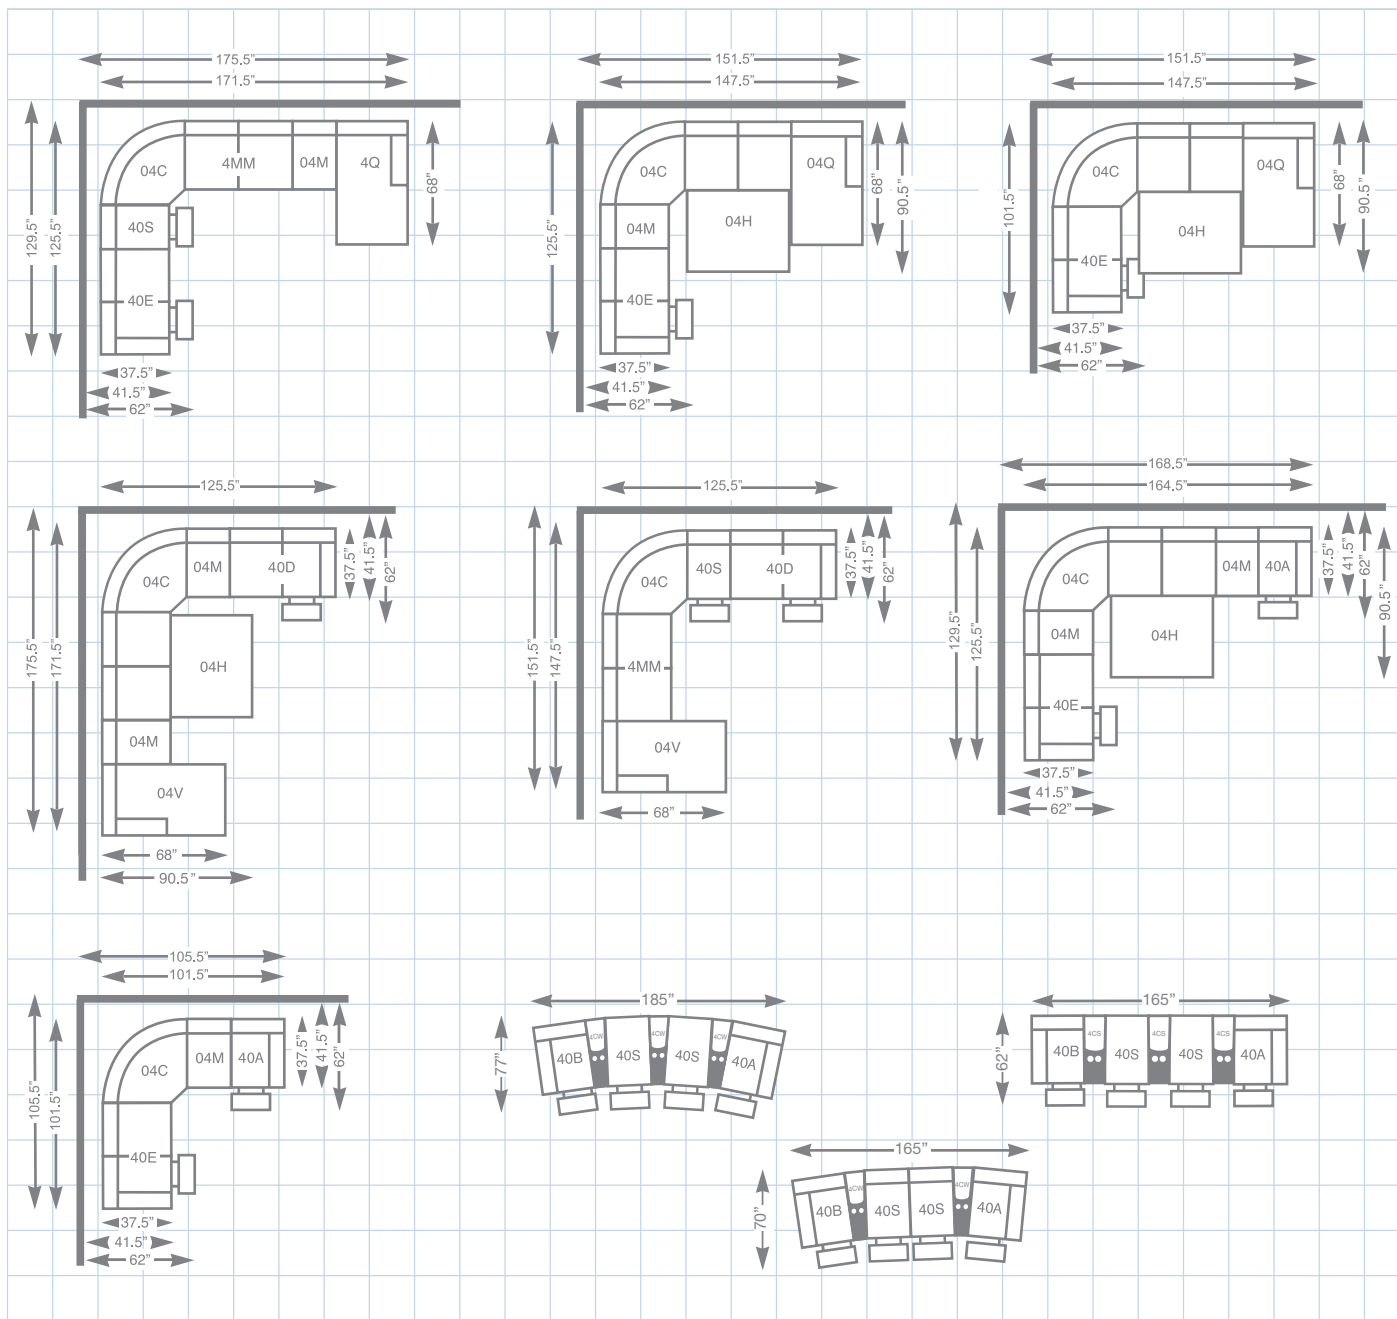

- 40A-420 NON-POWER
4AP-420 POWER
LEFT ARM SITTING RECLINER
40" H x 34.5" W x 37.5" D
- 40B-420 NON-POWER
4BP-420 POWER
RIGHT ARM SITTING RECLINER
40" H x 34.5" W x 37.5" D

- 40D-420 NON-POWER
4DP-420 POWER
LEFT ARM RECLINER
with ARMLESS MIDDLE
40" H x 58.5" W x 37.5" D
- 40E-420 NON-POWER
4EP-420 POWER
RIGHT ARM RECLINER
with ARMLESS MIDDLE
40" H x 58.5" W x 37.5" D

- 04C-420
CORNER UNIT
40" H x 60" W x 36" D
- 04H-420
ARMLESS FULL SLEEP SOFA
40" H x 63" W x 37.5" D

- 04M-420
ARMLESS MIDDLE
40" H x 24" W x 37.5" D
- 4MM-420
ARMLESS SOFA
40" H x 63" W x 37.5" D

- 04Q/04V-420
LEFT/RIGHT ARM
SITTING CHAISE
40" H x 41.5" W x 68" D
- 40S-420 NON-POWER
4SP-420 POWER
ARMLESS RECLINER
40" H x 24" W x 37.5" D

- 4CN-420
NARROW
WEDGE CONSOLE
34.5" H x 15.5" W x 37.5" D
- 4CS-420
STORAGE CONSOLE
34.5" H x 15.5" W x 38.5" D
- 4CW-420
WEDGE CONSOLE
34.5" H x 23.5" W x 36.5" D

La-Z-Boy products are hand-crafted and variations from standard dimensions and appearance can occur.