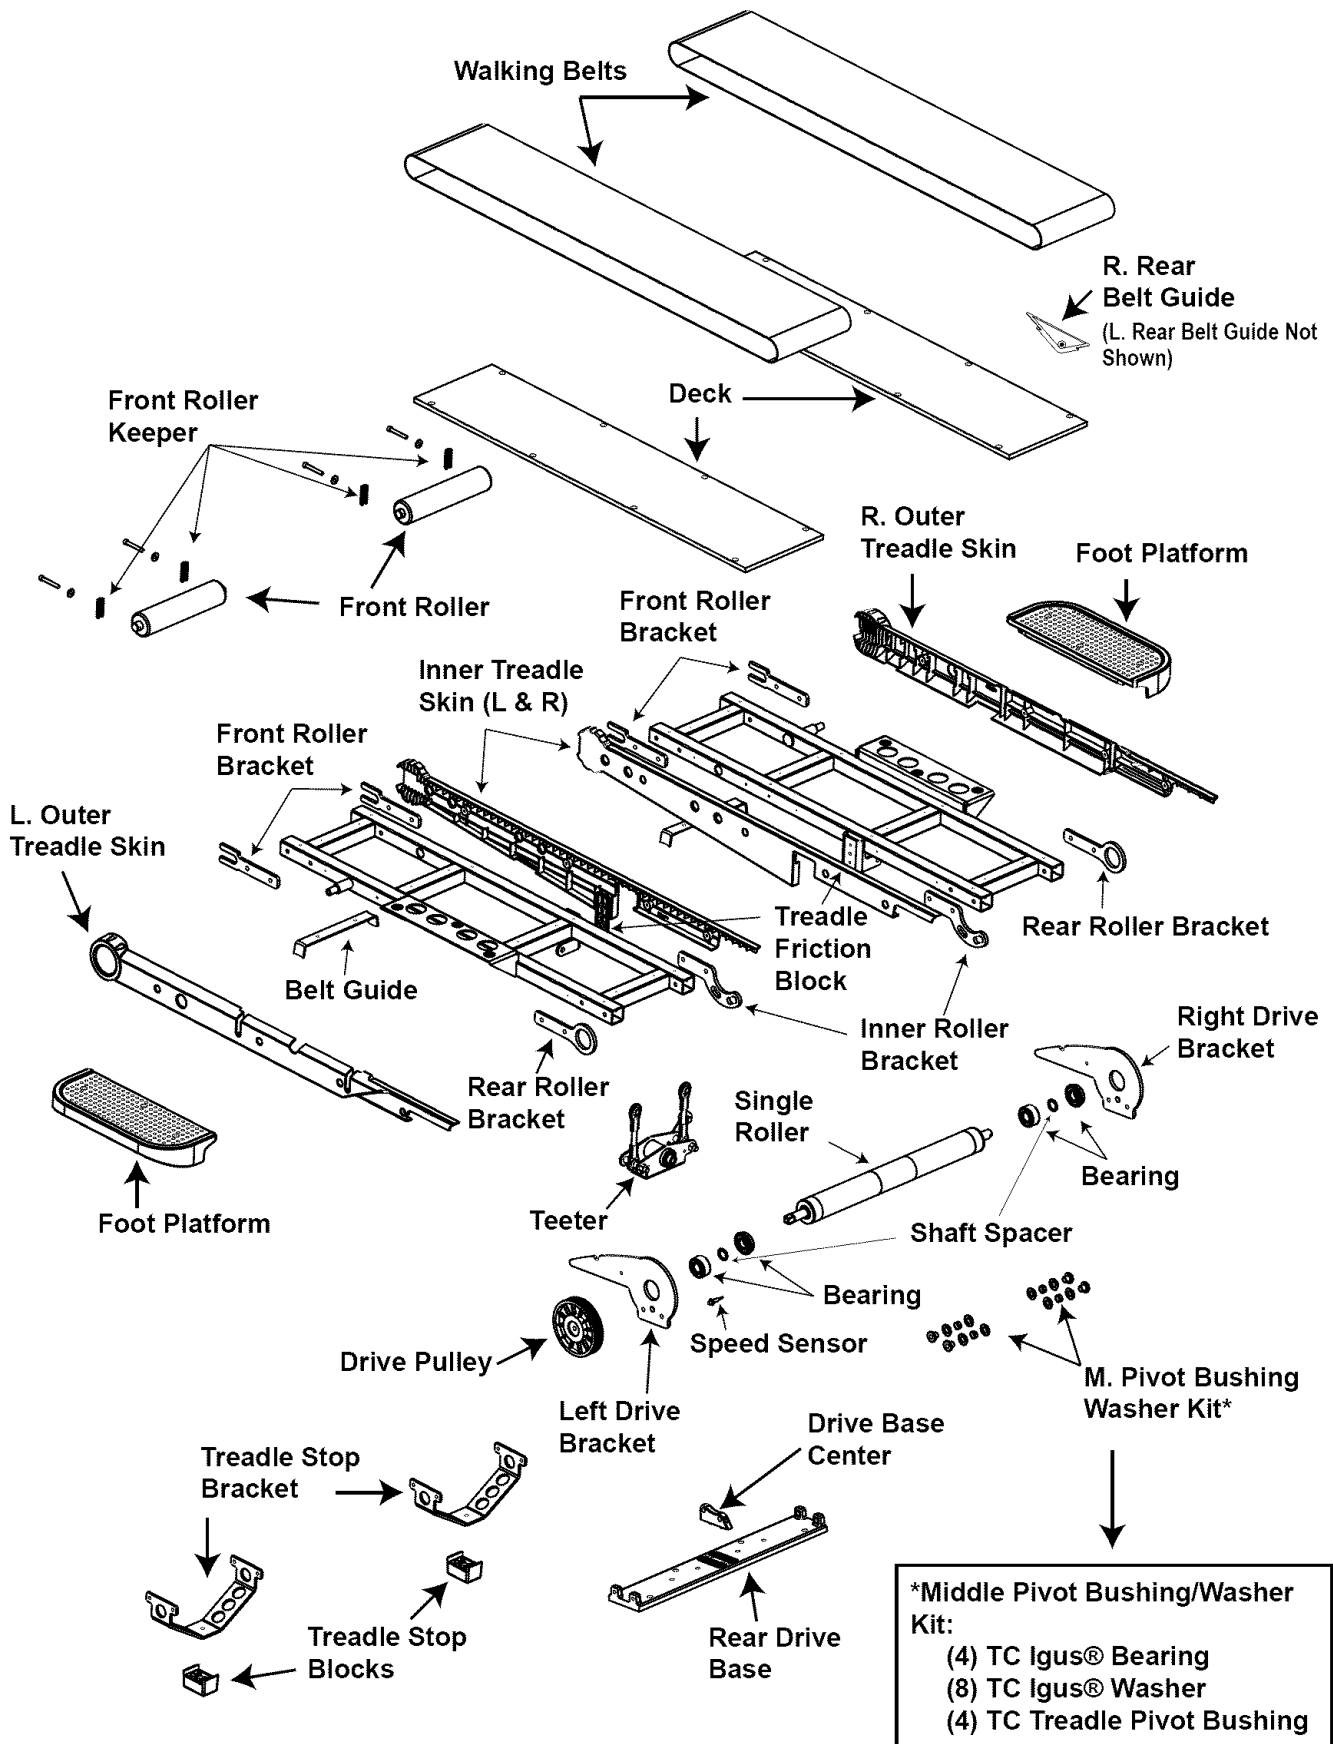

Parts

Ordering Replacement Parts

Call a Bowflex® TreadClimber® Representative at 1-800-NAUTILUS (1-800-628-8458) to order replacement parts and get assistance with your specific replacement or service requirements.

TC1000 Console Assembly

(Not illustrated)

Parts

Parts