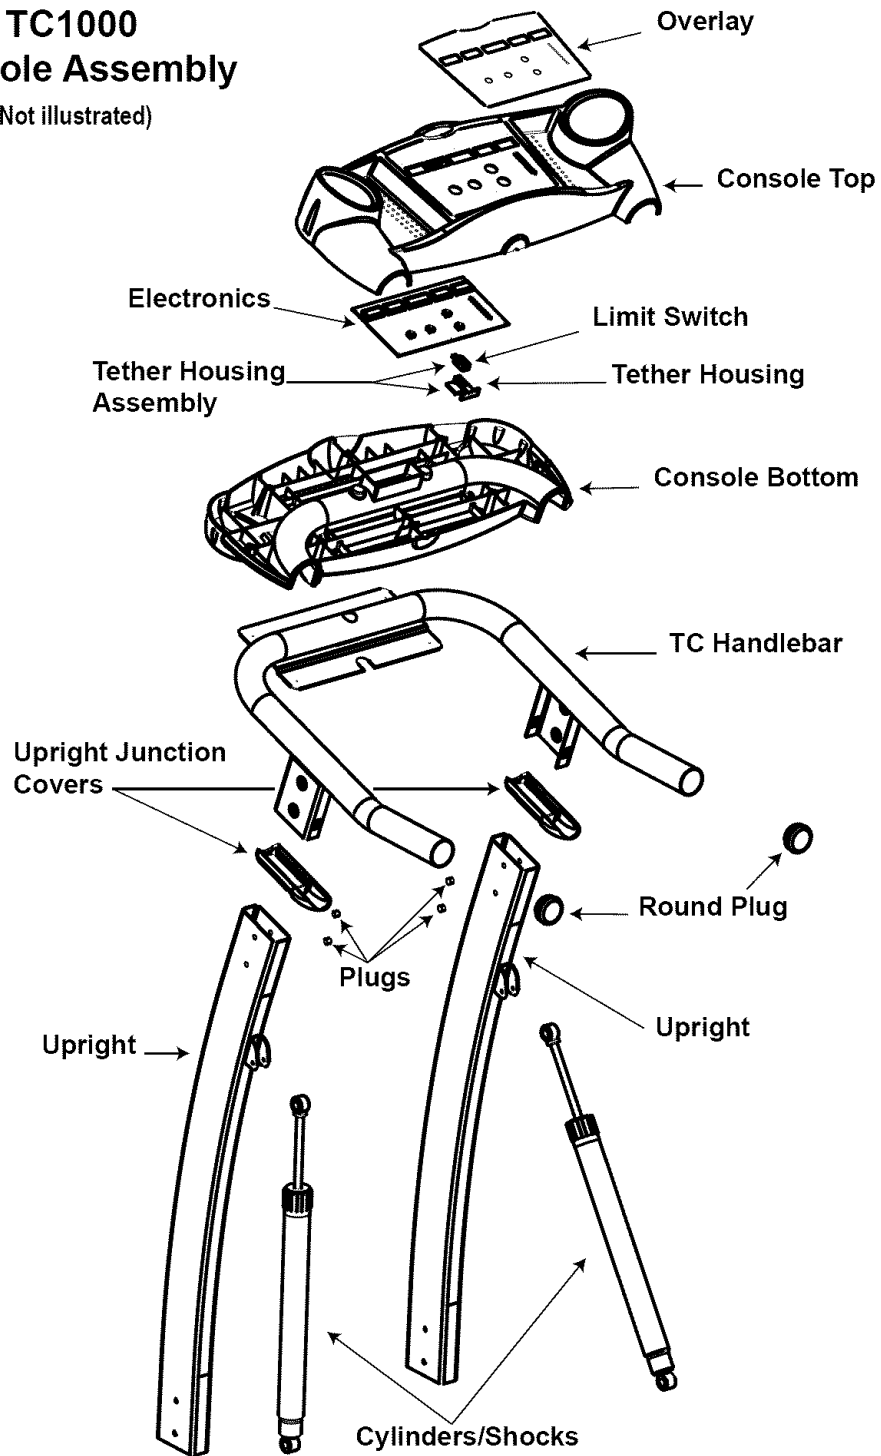

Parts

Ordering Replacement Parts

Call a Bowflex® TreadClimber® Representative at 1-800-NAUTILUS (1-800-628-8458) to order replacement parts and get assistance with your specific replacement or service requirements.

TC1000 Console Assembly

(Not illustrated)

Parts

Parts