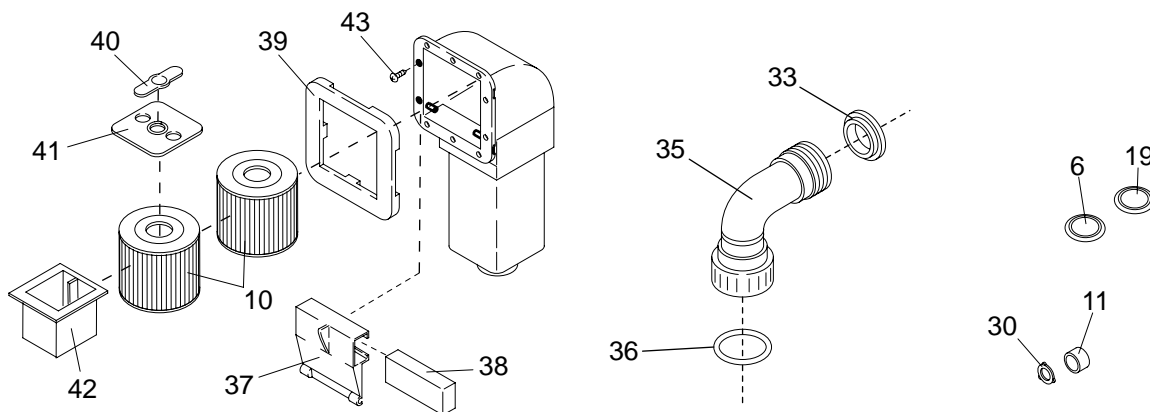

# PART LIST—Model No. 831.105020

R1000A

Key No.	Qty.	Description	Key No.	Qty.	Description
1	8	Buckle Screw	26	2	Suction Cover
2	6	Buckle	27	3	Rubber Washer
3	4	Motor Screw	28	1	1/2" O-ring
4	4	Motor Washer	29	1	Drain Plug
5	4	Rubber Insulator	30	1	Hose Washer
6	1	Blue Lens	31	1	Sensor Fitting Assembly
7	1	Zip Tie	32	4	Small Star Washer
8	2	Small Bracket Screw	33	1	Rubber Gasket
9	1	Heat Sensor	34	1	Adjustment Bracket
10	2	Filter Cartridge	35	1	1/2" Plumbing Elbow
11	1	Hose Cap	36	1	2" O-ring
12	1	Rubber Damper	37	1	Filter Door
13	1	Pump Motor	38	1	Foam, Weir
14	1	Heat Controller	39	1	Trim Plate
15	1	Spa Shell	40	1	Diverter Valve
16	1	Console	41	1	Diverter
17	1	Control Knob	42	1	Basket
18	1	Spa Cover	43	10	#8 x 1 1/2" Screw
19	1	Red Lens	44	1	Heater Switch
20	3	Multidirectional Jet	45	2	Small Index Nut
21	1	Wire Harness	#	2	Key
22	4	Heater Control Screw	#	1	Starter Chemical Pack
23	2	Wing Nut	#	1	User's Manual
24	1	Console Bracket	#	1	Light Bulb
25	2	Cover Screw	#	1	User's Manual

Note: “#” indicates a non-illustrated part. Specifications are subject to change without notice.

# EXPLODED DRAWING—Model No. 831.105020

R1000A