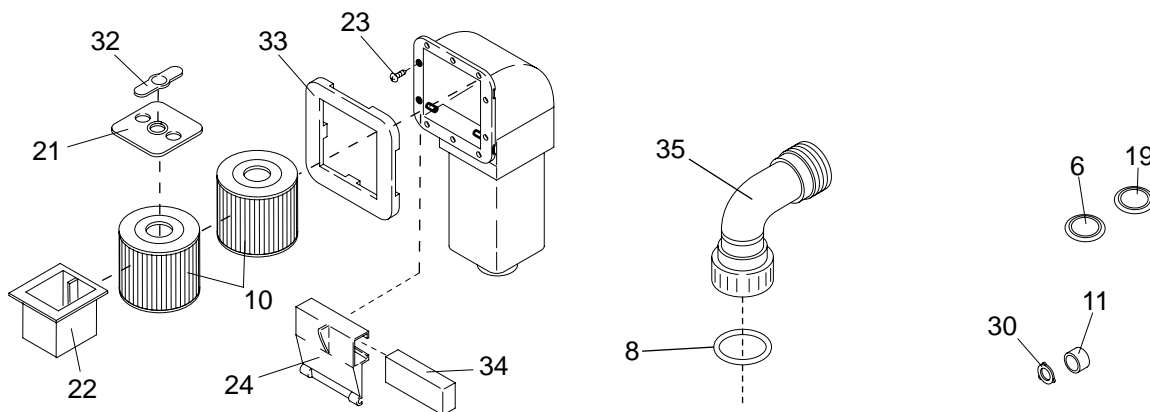

PART LIST—Model No. 831.105021

R1200A

Key No.	Qty.	Description	Key No.	Qty.	Description
1	8	Buckle Screw	26	2	Suction Cover
2	4	Buckle	27	3	Rubber Washer
3	4	#8 x 5/8" Screw	28	1	O-ring
4	4	Motor Washer	29	1	Drain Plug
5	4	Rubber Insulator	30	1	Hose Washer
6	1	Blue Lens	31	1	Sensor Fitting Assembly
7	1	Zip Tie	32	1	Diverter Valve
8	2	2" O-Ring	33	1	Trim Plate
9	2	Removable Collar	34	1	Foam, Weir
10	2	Filter Cartridge	35	1	1/2" Plumbing Elbow
11	1	Hose Cap	#	2	Key
12	4	1/4" x 1 1/4" Screw	#	1	Starter Chemical Pack
13	1	Pump Motor	#	1	User's Manual
14	1	Control Unit	#	1	Light Bulb
15	1	Lock Washer	#	1	Pregnancy Warning Sign
16	2	Heater Gasket	#	1	Drowning Warning Sign, English
17	1	Control Knob	#	1	Drowning Warning Sign, French
18	1	Spa Cover	#	1	Ground Wire
19	1	Red Lens	#	1	Water Test Strip
20	3	Multidirectional Jet	#	2	Short Panel
21	1	Diverter	#	2	Long Panel
22	1	Basket	#	4	Corner Panel
23	10	#8 x 1 1/2" Screw	#	32	Panel Screw
24	1	Filter Door	#	1	General Warning Sign
25	2	Cover Screw			

Note: “#” indicates a non-illustrated part. Specifications are subject to change without notice.

EXPLODED DRAWING—Model No. 831.105021

R1200A

EXPLODED DRAWING—Model No. 831.105021

R1200A