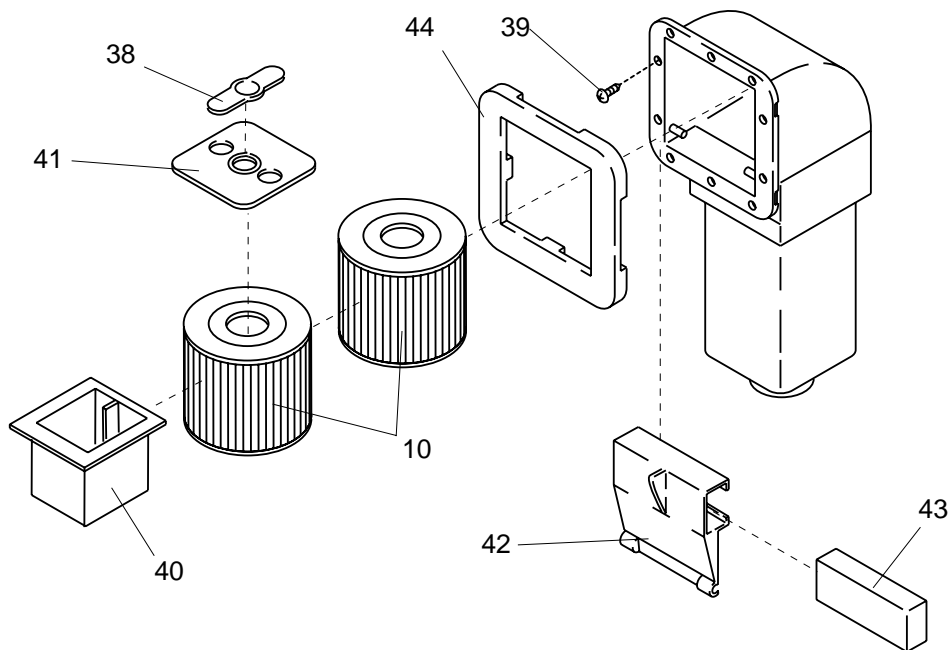

# PART LIST—Model No. 831.105070

R1000A

Key No.	Qty.	Description	Key No.	Qty.	Description
1	8	Buckle Screw	26	1	Red Lens
2	4	Buckle	27	1	1/2" O-ring
3	6	Motor Screw	28	1	Console Wire Harness
4	4	Mounting Washer	29	2	Wing Nut
5	4	Rubber Isolator	30	1	Console Bracket
6	1	Blue Lens	31	2	Cover Screw
7	1	Heater Switch	32	2	Suction Cover
8	4	Small Star Washer	33	1	Drain Plug
9	1	Heat Sensor	34	6	Rubber Washer
10	2	Filter Cartridge	35	1	Rubber Gasket
11	1	Hose Cap	36	1	1 1/2" Elbow Pipe
12	1	Rubber Damper	37	1	2" O-ring
13	1	Pump Motor	38	1	Filter Diverter Valve
14	1	Control Unit	39	10	#8 x 1 1/2" Screw
15	1	Spa Unit	40	1	Basket
16	1	Console	41	1	Filter Diverter
17	1	Air Control Knob	42	1	Weir Door
18	1	Spa Cover	43	1	Foam, Weir
19	4	Control Unit Screw	44	1	Trim Plate
20	2	Small Index Nut	#	1	Access Cover
21	1	Adjustment Bracket	#	2	Key
22	1	Hose Washer	#	1	Starter Chemical Pack
23	2	Small Bracket Screw	#	1	Light Bulb
24	1	Sensor Fitting	#	1	User's Manual
25	6	Multidirectional Jet			

Note: “#” indicates a non-illustrated part. Specifications are subject to change without notice.

# EXPLODED DRAWING—Model No. 831.105070

R1000A