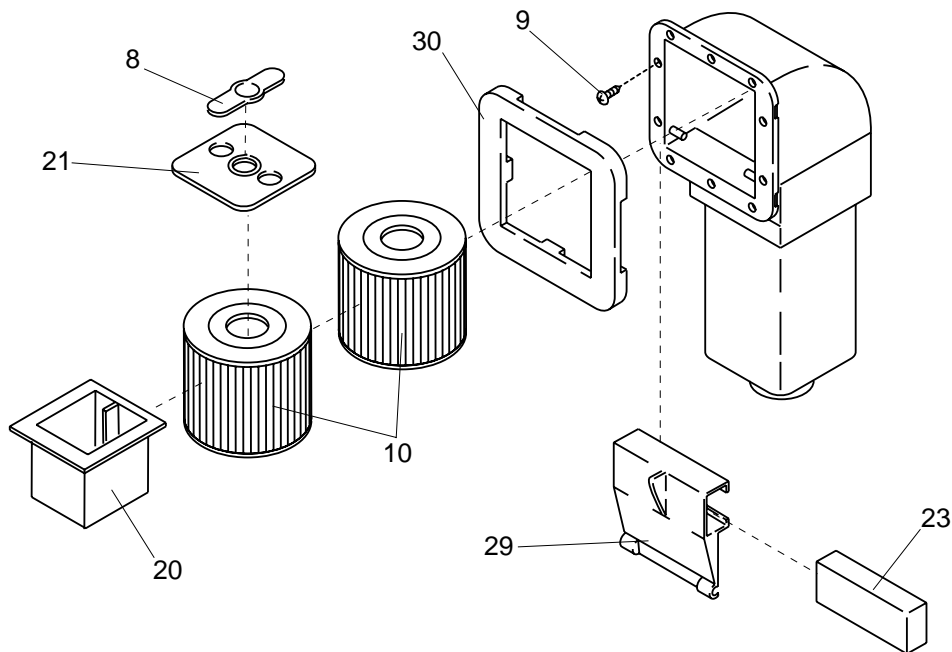

# PART LIST—Model No. 831.105071

R1200A

Key No.	Qty.	Description	Key No.	Qty.	Description
1	8	Buckle Screw	25	6	Multidirectional Jet
2	4	Buckle	26	1	Red Lens
3	4	Motor Screw	27	1	O-ring
4	4	Mounting Washer	28	1	1 1/2" Elbow Pipe
5	4	Rubber Isolator	29	1	Weir Door
6	1	Blue Lens	30	1	Trim Plate
7	2	2" O-ring	31	2	Cover Screw
8	1	Filter Diverter Valve	32	2	Suction Cover
9	10	#8 x 1 1/2" Screw	33	1	Drain Plug
10	2	Filter Cartridge	34	2	Heater Gasket
11	1	Hose Cap	#	2	Key
12	2	Removable Collar	#	1	Starter Chemical Pack
13	1	Pump Motor	#	1	Light Bulb
14	1	Control Unit	#	1	Pregnancy Warning Sign
15	4	#8 x 5/8" Screw	#	1	Drowning Warning Sign, French
16	6	Rubber Washer	#	1	Drowning Warning Sign, English
17	1	Air Control Knob	#	1	General Warning Sign
18	1	Spa Cover	#	1	Water Test Strip
19	4	Lock Washer	#	2	Long Panel
20	1	Basket	#	2	Short Panel
21	1	Filter Diverter	#	4	Corner Panel
22	1	Hose Washer	#	32	Panel Screws
23	1	Foam, Weir	#	1	User's Manual
24	1	Sensor Fitting			

Note: “#” indicates a non-illustrated part. Specifications are subject to change without notice.

# EXPLODED DRAWING—Model No. 831.105071

R1200A