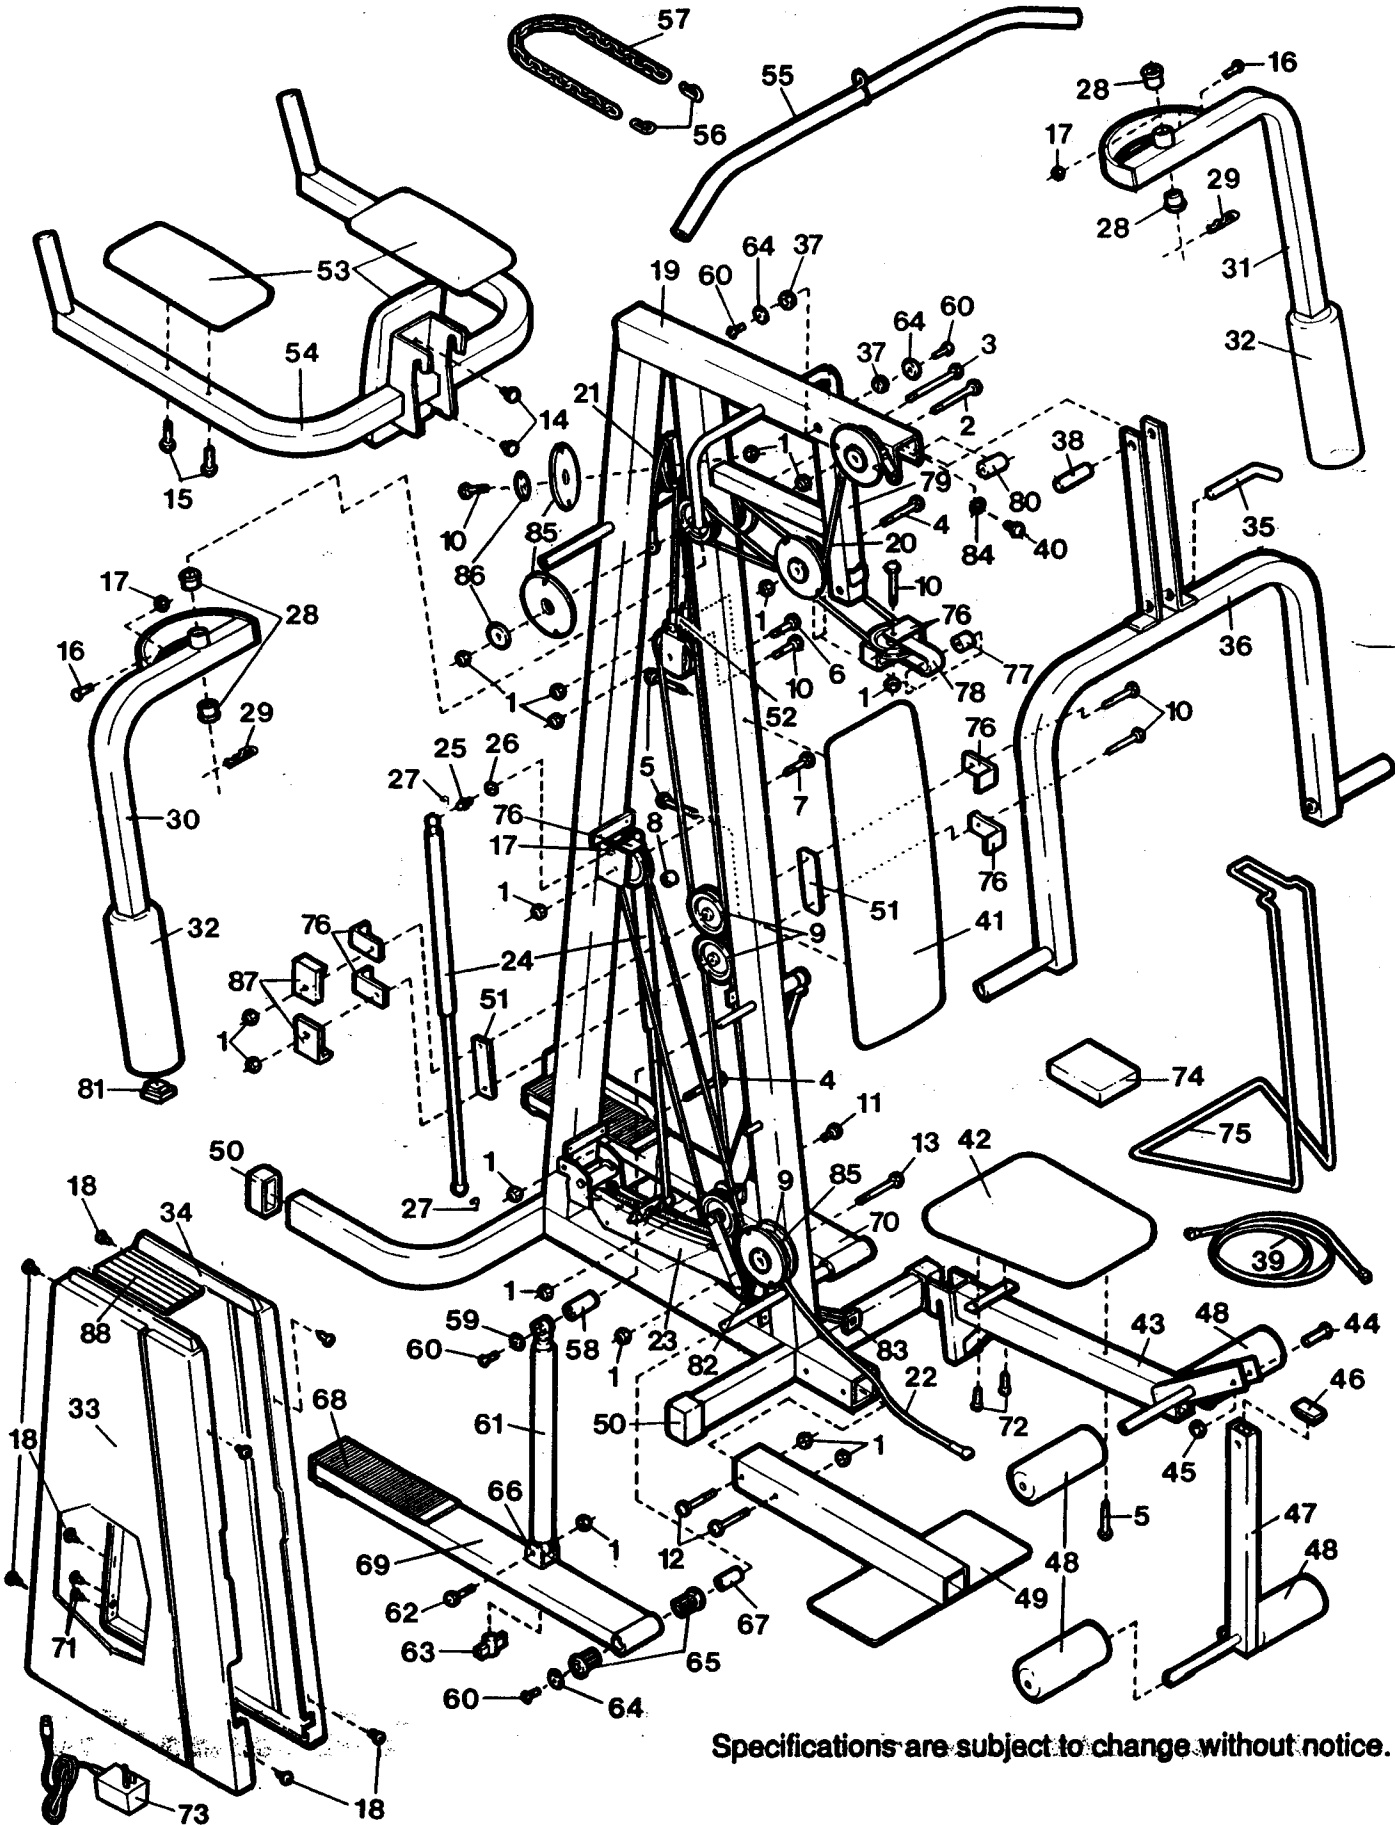

108 139

PART LIST- Model No. 831.157021

Rev. 10/91

Key No.	Reorder No.	Qty.	Description	Key No.	Reorder No.	Qty.	Description
1	012108	17	Nylock Nut	45	100150	1	Leg Lever Pushnut
2	101263	1	3/8" x 4.00" Bolt	46	104794	1	Leg Lever Cap
3	104925	1	3/8" x 5.00" Bolt	47	107372	1	Leg Lever
4	013519	3	3/8" x 3.00" Bolt	48	103805	4	Leg Lever Pad
5	013341	3	1/4" x 2.50" Bolt	49	105324	1	Base Extension
6	013564	1	3/8" x 1.75" Bolt	50	106036	2	Frame Cap
7	013574	1	3/8" x 2.25" Bolt	51	105306	2	Pulley Joiner
8	105309	1	PVC Spacer	52	105299	1	Pulley Bracket
9	101262	12	Cable Pulley	53	107267	1	VKR Pad
10	013580	6	3/8" x 2.00" Bolt	54	106071	1	VKR
11	104581	1	3/8" x 1.00" Bolt	55	105310	1	Lat Bar
12	105329	4	Long Bolt	56	103087	2	Connector Link
13	104049	1	3/8" x 3.50" Bolt	57	105315	1	Chain
14	103025	2	Short VKR Bolt	58	106053	2	Cylinder Spacer
15	013498	4	Long VKR Bolt	59	014129	2	Cylinder Washer
16	013303	2	5/16" x 1.00" Bolt	60	013244	6	Screw
17	012082	4	5/16" Nylock Nut	61	105445	2	Resistance Cylinder
18	105316	8	Side Shield Screw	62	104063	2	Cylinder Bolt
19	NSP	1	Frame	63	100108	2	Cylinder Knob
20	106007	1	Upper Cable	64	014164	5	Washer
21	105295	2	Butterfly Cable	65	101708	4	Pedal Bushing
22	106008	1	Lower Cable	66	106052	2	Cylinder Bracket
23	105140	1	Weight Mechanism	67	106054	2	Pedal Spacer
24	107367	2	Gas Shock	68	106872	2	Pedal Pad
25	105142	2	Ball Joint	69	106873	1	Right Pedal Assembly
26	014041	2	Washer	70	106874	1	Left Pedal Assembly
27	105234	4	Clip	71	106739	2	Small Screw
28	105497	4	Butterfly Bushing	72	013456	2	1/4" x 0.75" Bolt
29	101150	2	Hairpin Cotter Pin	73	105852	1	Power Cord
30	105331	1	Right Butterfly Arm	74	105922	1	Hand Control
31	105339	1	Left Butterfly Arm	75	105382	1	Control Stand
32	105342	2	Butterfly Pad	76	106719	7	L-Bracket
33	107368	1	Right Side Shield	77	107194	1	Spacer
34	107369	1	Left Side Shield	78	107192	1	U-Bracket
35	106051	1	Pull Pin	79	106023	1	Press Arm Bracket
36	106020	1	Press Arm	80	107025	1	Channel Spacer
37	106032	2	Press Arm Bushing	81	103050	2	Butterfly Endcap
38	106031	1	Press Arm Axle	82	107381	1	Wire Harness
39	106786	1	Control Cord	83	106982	1	Control Cord Socket
40	013186	1	Press Arm	84	014064	1	Star Washer
41	107311	1	Backrest	85	107483	8	Pulley Cover
42	107309	1	Seat	86	014056	7	Large Washer
43	107371	1	Seat Support	87	014056	3	L-Pulley Cover
44	105381	1	Leg Lever Pin	#	107376	1	Owner's Manual

Note: "#" indicates a non-illustrated part. Specifications are subject to change without notice. See the back cover for information about ordering replacement parts.

EXPLODED DRAWING- Model No. 831.157021

Rev. 10/91

Specifications are subject to change without notice.