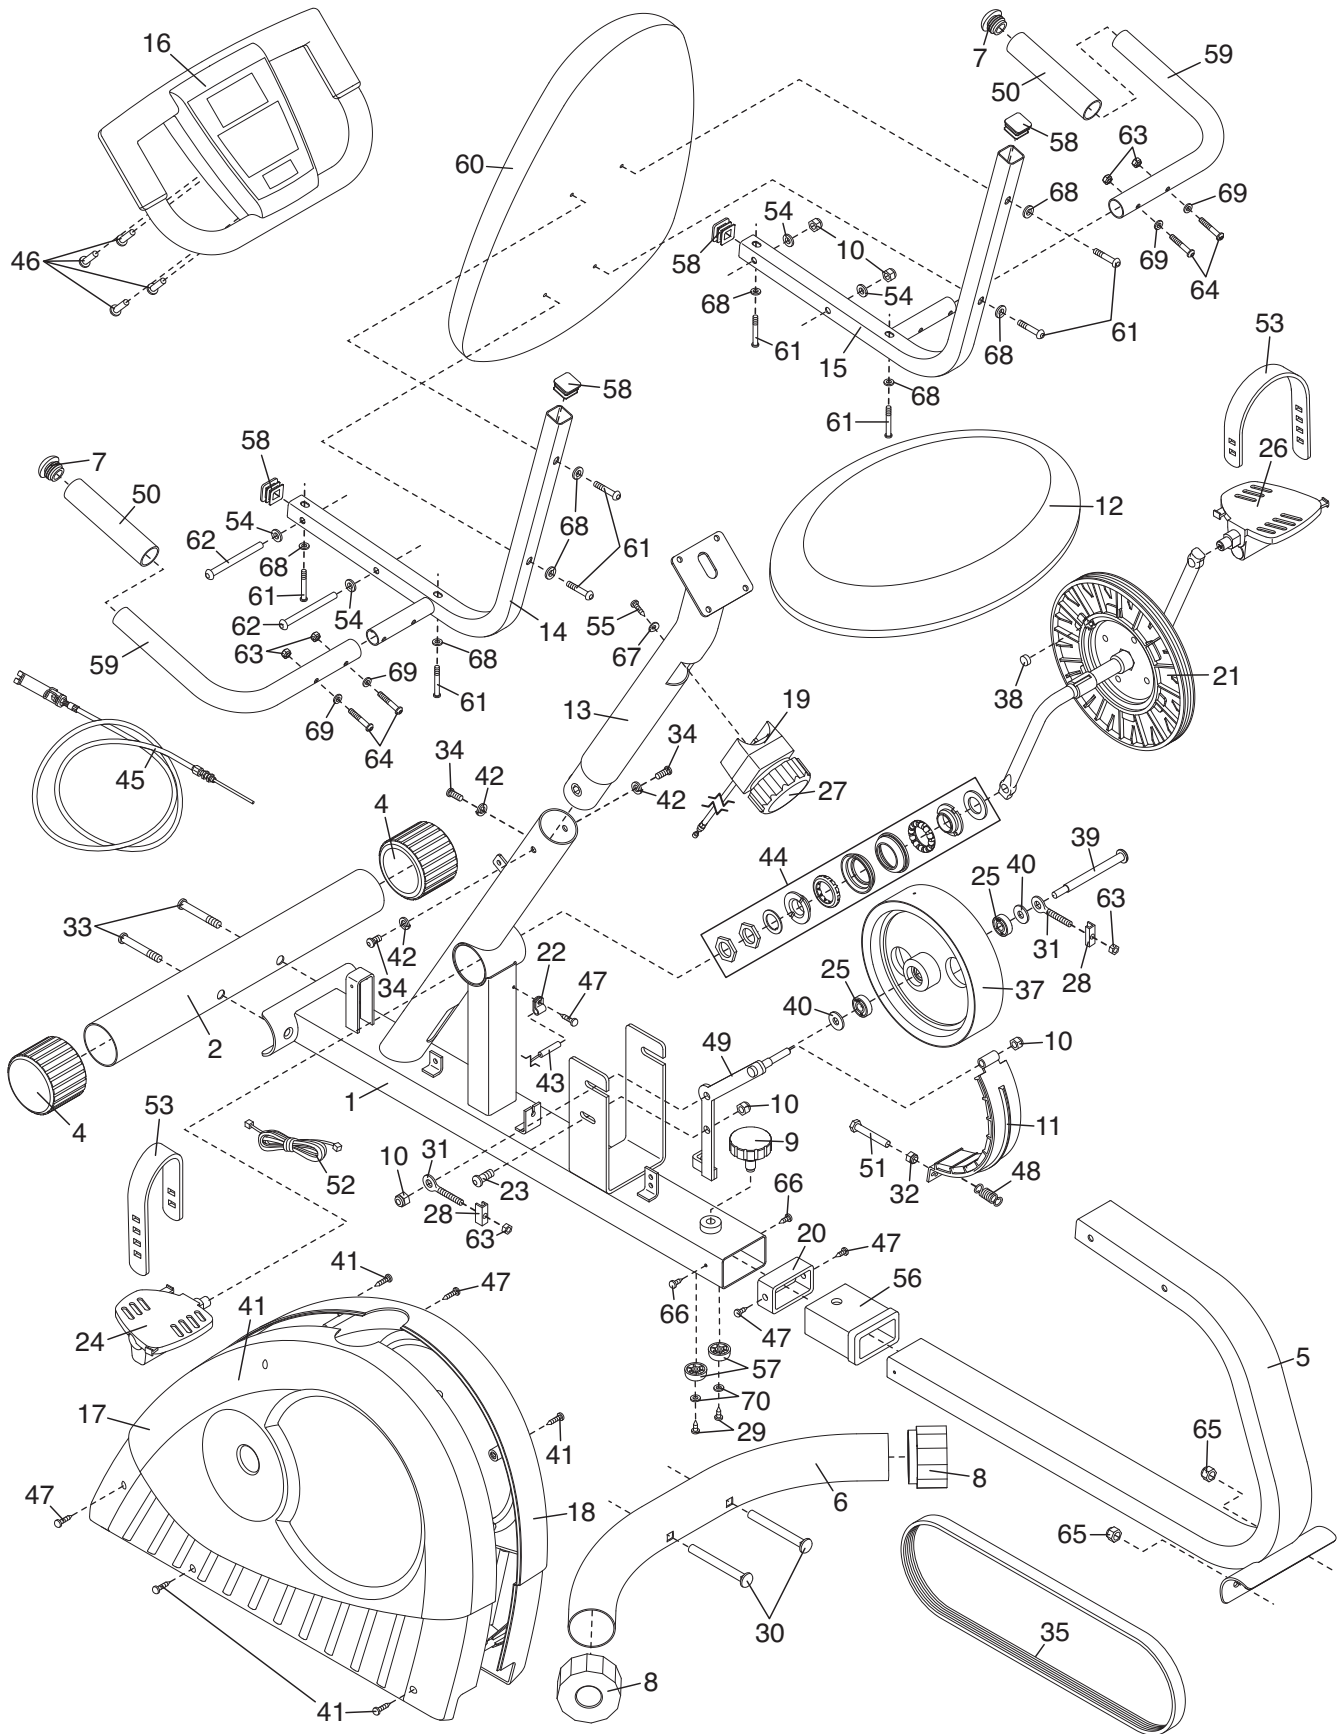

# EXPLODED DRAWING SEARS MODEL NO. 831.21611.0; KMART MODEL NO. WLEX1476.0

R1109A