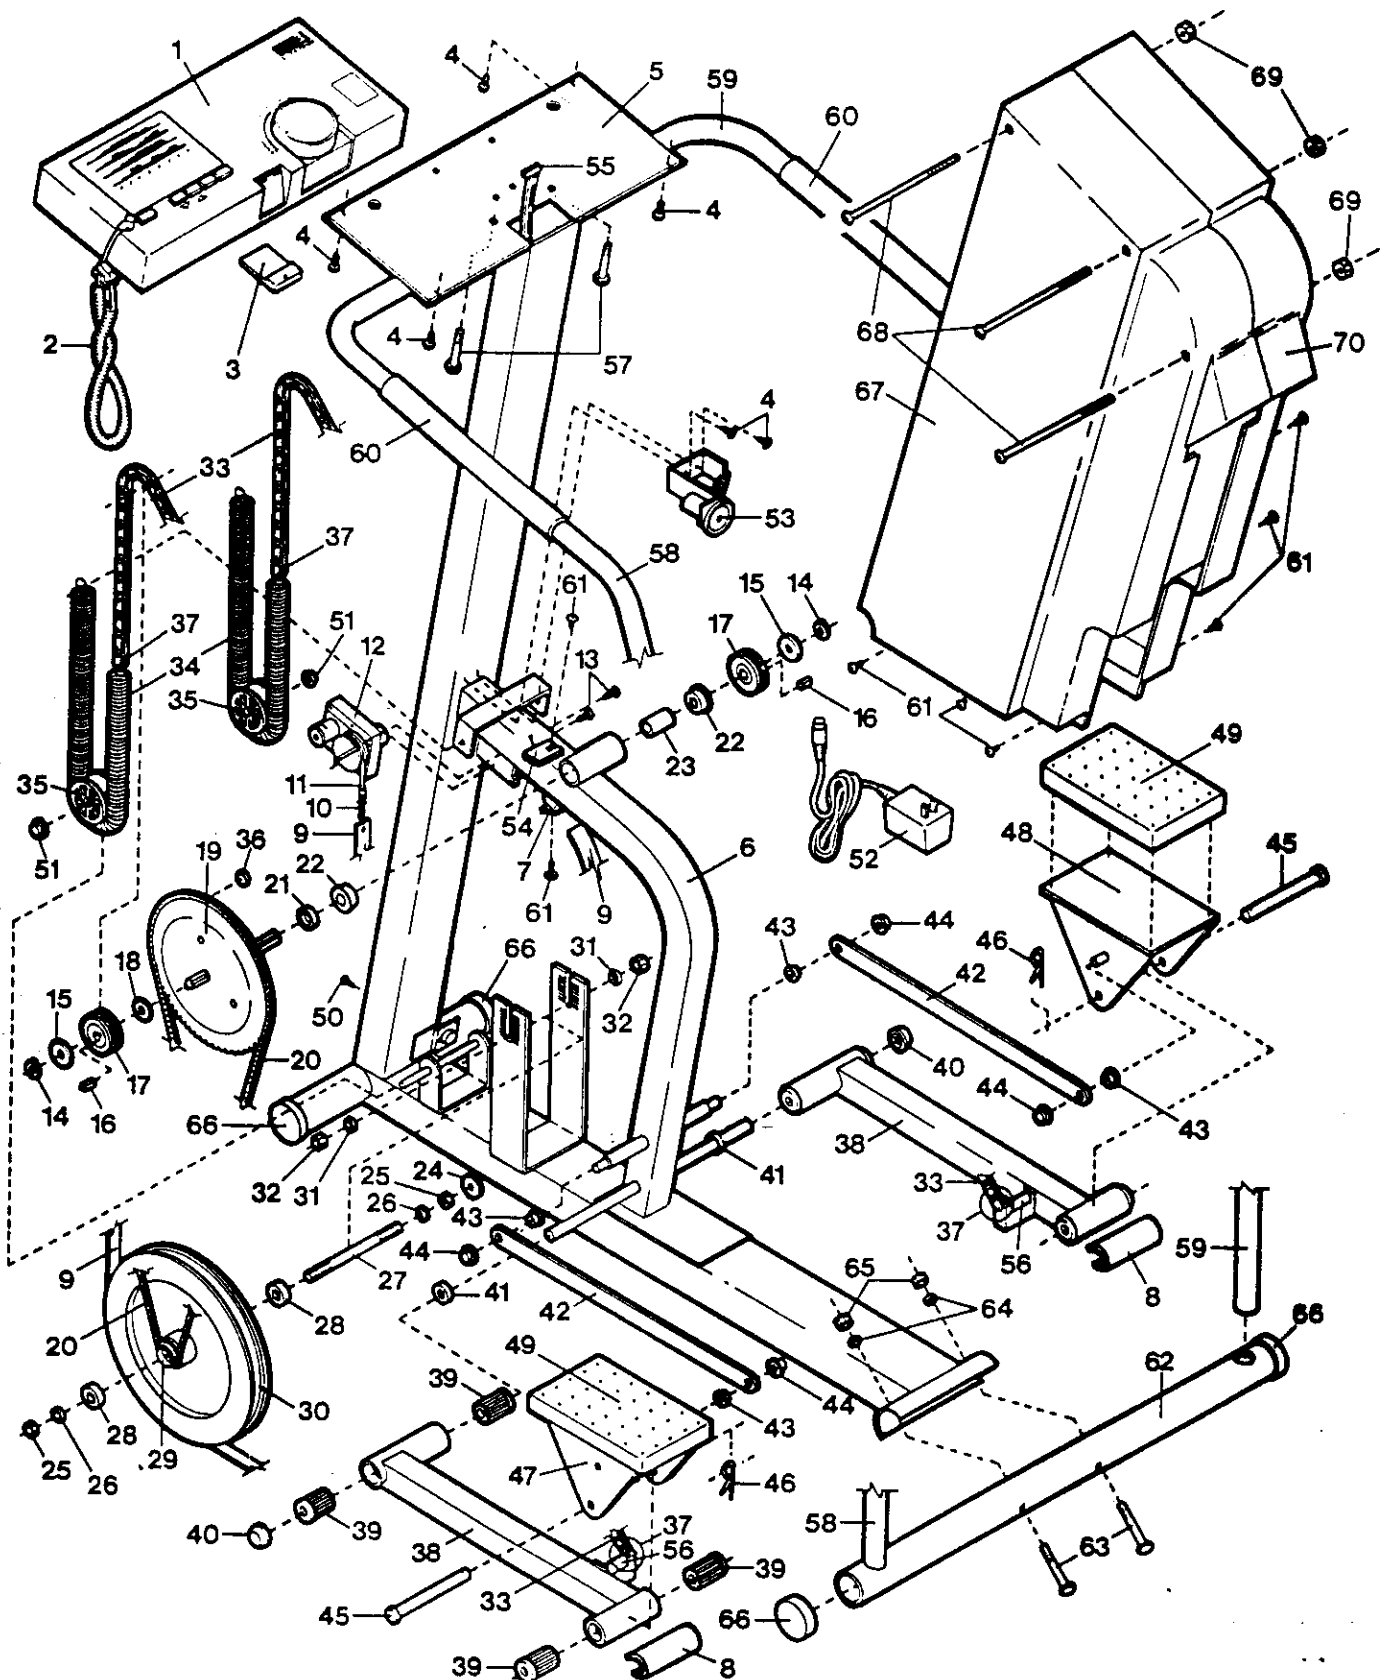

EXPLODED DRAWING- Model No. 831.285902

Rev. 2/92

Specifications are subject to change without notice.

MODEL NUMBER: 28590
 VERSION: 02
 PRODUCT NAME: PROFORM 1005 STX
 PRODUCT DESC: STEPPER

MODEL/PART BOOK LISTING

PAGE 1
 INI023P1
 RUN DATE: 2/08/97
 RUN TIME: 11:51:17

KEY NUMBER	PART NUMBER	DESCRIPTION	QUANTITY
1	105620	CONSOLE ASSEMBLY	1
2	119946	PULSE/CLOTHES CLIP ASSY.	1
3	100933	POWER KEY	1
4	013423	SCREW	6
5	106151	CONSOLE PLATE *	1
6	NSP	FRAME	1
7	050001	TENSION BUCKLE	1
8	105433	LARGE BUMPER	2
9	101929	RESISTANCE STRAP	1
10	103909	SPRING ASSEMBLY	1
11	101042	TENSION ROPE	1
12	103888	TENSION MOTOR	1
13	101049	TENSION MOTOR SCREW	2
14	054024	SNAP RING	2
15	014170	LARGE WASHER	2
16	101570	SPROCKET KEY	2
17	106153	SMALL SPROCKET *	2
18	103859	SMALL WASHER	1
19	107169	LARGE SPROCKET *	1
20	105102	LARGE SPROCKET CHAIN	1
21	102041	SPROCKET SPACER CUP	1
22	101565	SPROCKET BEARING	2
23	105095	SPACER	1
24	105674	FLYWHEEL WASHER	1
25	101980	THIN NUT	2
26	014004	BEVELED WASHER	2
27	102357	FLYWHEEL AXLE	1
28	102356	FLYWHEEL BEARING	2
29	104008	FLYWHEEL SPROCKET	1
30	105104	FLYWHEEL	1
31	104478	WASHER	2
32	012175	THICK NUT	2
33	107049	LARGE CHAIN W/MASTER LINK	2
34	124855	SPRING	2
35	104275	PULLEY W/AXLECAP	2
36	100498	MAGNET	1
37	101575	MASTER LINK	4
38	.	PEDAL ARM ASSEMBLY	2
.	.	DO YOU NEED THE RIGHT OR	0
.	.	LEFT PEDAL ARM ASSEMBLY?	0
.	109623	109623 RT PEDAL ARM ASSY	1
.	109622	109622 LT PEDAL ARM ASSY	1
39	100048	PEDAL ARM BUSHING	8
40	103735	PEDAL ARM AXLECAP	2
41	105101	PEDAL ARM SPACER	2
42	107151	LINK ARM W/AXLECAP *	2
43	103677	LINK ARM BUSHING	4
44	100150	LINK ARM AXLECAP	4
45	105865	CLEVIS PIN	2
46	106911	COTTER PIN	2
47	123431	LEFT/RIGHT PEDAL ASSEMBLY	2
48	.	SEE KEY# 47	0
49	107148	PEDAL COVER ASSEMBLY	2
50	101577	POWER PLUG SCREW	2