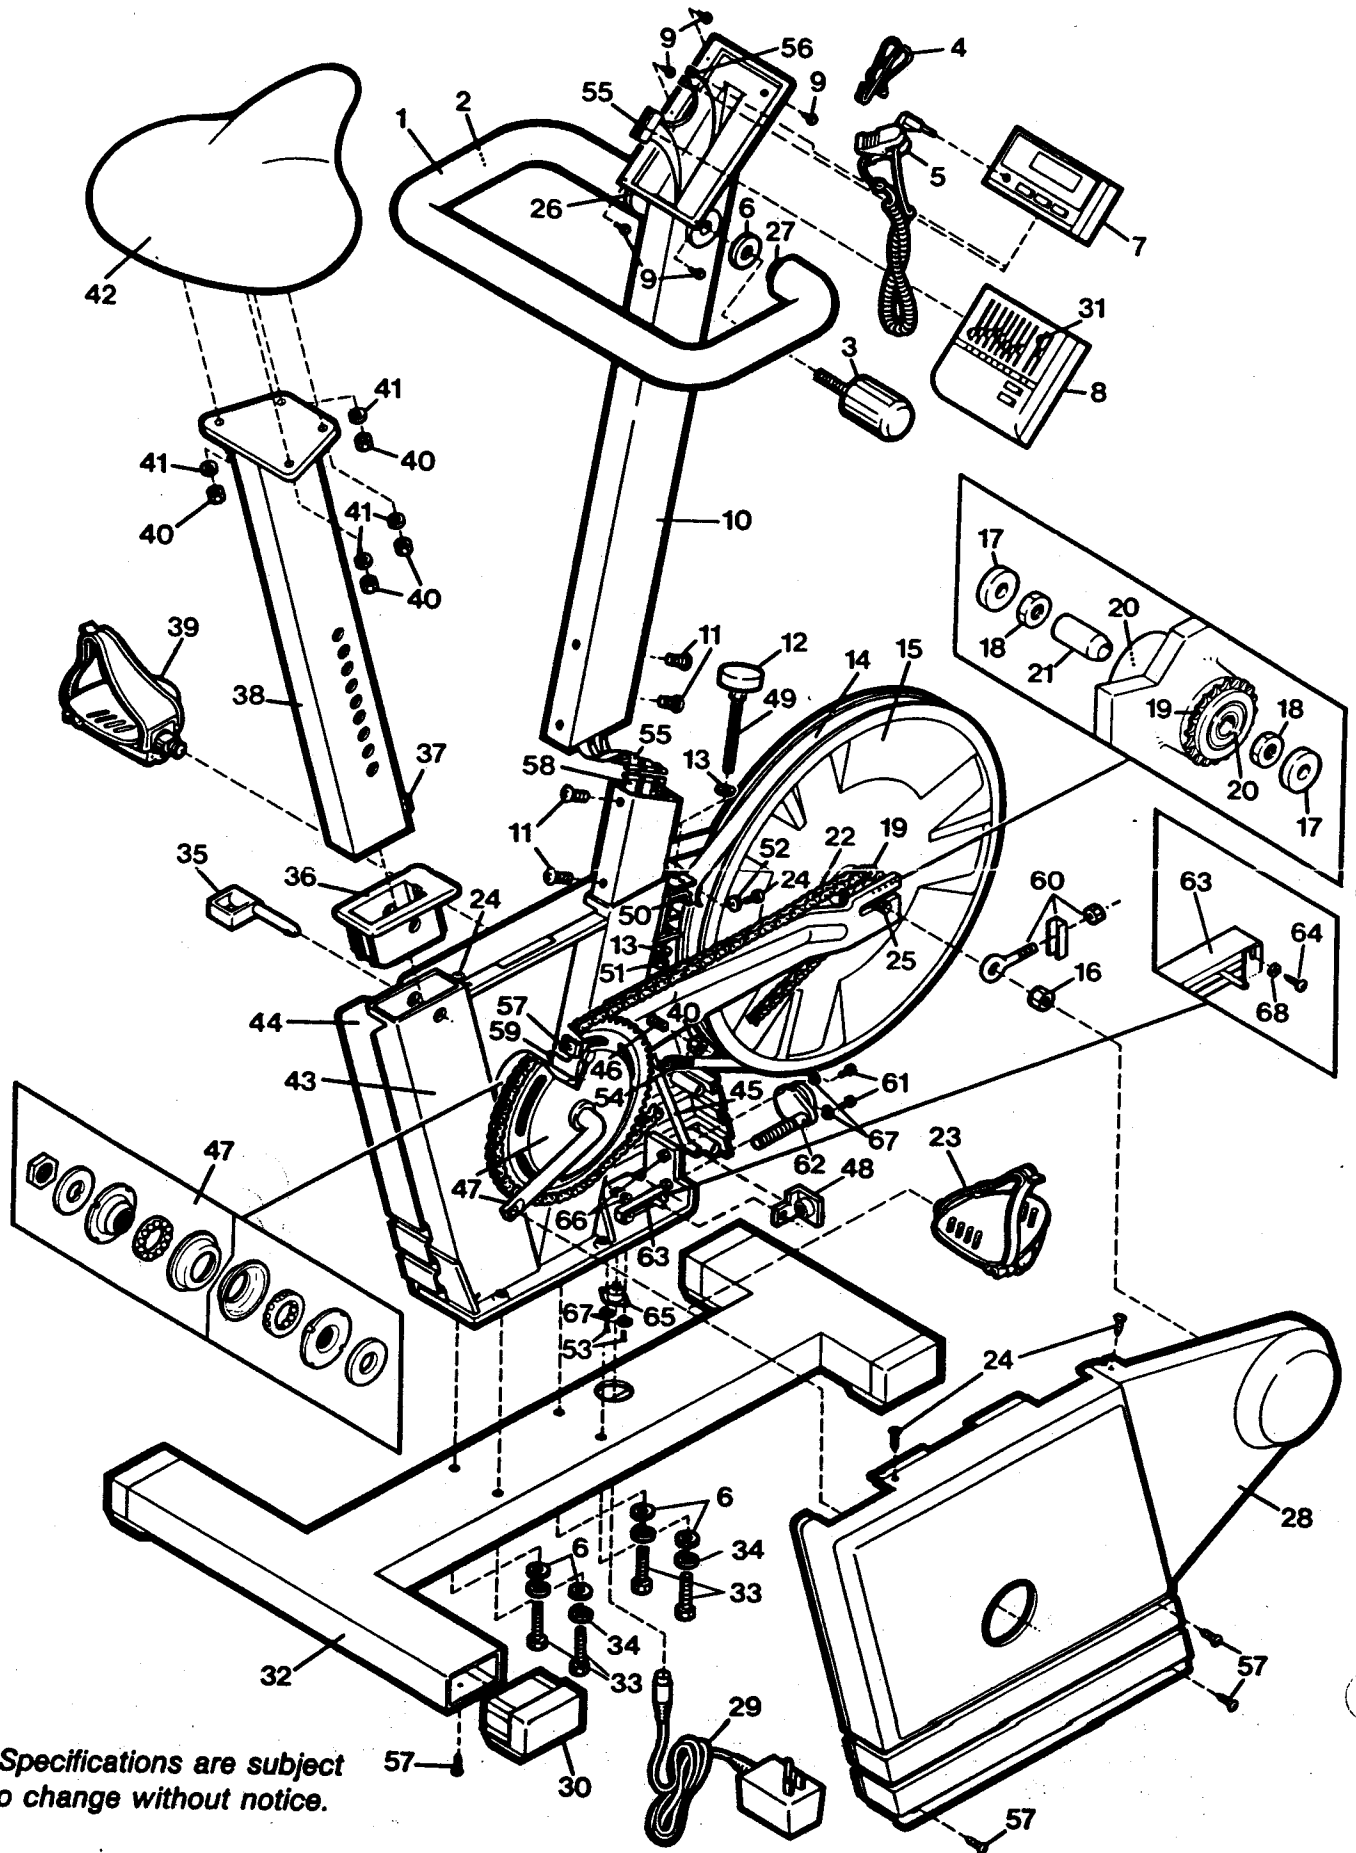

EXPLODED DRAWING - Model No. 831.287280

Rev. 1/90

*Specifications are subject to change without notice.

PART LIST - Model No. 831.287280

Rev. 1/90

Key No.	Reorder No.	Qty.	Description	Key No.	Reorder No.	Qty.	Description
1	041081	1	Foam Grip	37	100127	1	Seat Post Guide
2	001082	1	Handlebar	38	007132	1	Seat Post
3	017113	1	Handlebar Lock Knob	39	038023	1	Left Pedal
4	054013	1	Clothes Clip	40	012002	5	Locknut
5	033007	1	Pulse Wire/Clip	41	014041	4	Seat Washer
6	014017	5	Washer	42	042049	1	Seat
7	032101	1	Electronic Monitor	43	NSP	1	Frame
8	032099	1	Programmable Console	44	010212	1	Left Sideshield
9	013509	5	Mounting Screw	45	072059	1	Tension Lever
10	007131	1	Handlebar Post	46	013598	1	Lever Assy. Bolt
11	121501	4	Handlebar Post Bolt	47	070905	1	Crank/Sprocket Assy.
12	017114	1	Range Adj. Knob	48	008302	1	Lever Slide Bracket
13	014003	2	Range Adj. Washer	49	049112	1	Range Adj. Shaft
14	035054	1	Tension Strap	50	008303	1	Range Adj. Bracket
15	021055	1	Flywheel	51	012022	1	Range Adj. Locknut
16	012032	2	Axle Nut	52	014128	1	Strap Washer
17	014015	2	Axle Washer	53	120004	2	Power Socket Mtg. Screw
18	012031	2	Thin Axle Nut	54	058001	1	Strap Spring
19	024007	1	Freewheel Sprocket	55	031250	1	Upper Wire Harness
20	018002	2	Flywheel Bearing	56	033217	1	Upper Sensor Wire
21	019341	1	Axle Spacer	57	013423	9	Self-Tapping Screw
22	025075	1	Chain	58	031251	1	Lower Wire Harness
23	038022	1	Right Pedal	59	033218	1	Sens. Wire/Reed Switch
24	013599	5	Screw	60	100126	2	Chain Adj. Bolt Assy.
25	049111	1	Axle	61	120005	2	Motor Mtg. Screw
26	019342	1	Handlebar Bushing	62	030061	1	Tension Motor w/Shaft
27	040224	1	Handlebar Endcap	63	031252	1	Slide Potentiometer
28	010211	1	Right Sideshield	64	120006	2	Potent. Mtg. Screw
29	031151	1	Power Cord	65	031152	1	Power Socket
30	040225	4	Base Endcap	66	012100	4	Hex Nut
31	017094	10	Console Button	67	014027	4	Lock Washer
32	004243	1	Base	68	121001	2	Potent. Mtg. Washer
33	013128	4	Base Bolt	#	045021	1	6mm Allen Wrench
34	014066	4	Base Lock Washer	#	046330	1	Owner's Manual
35	015076	1	Seat Pin				
36	019343	1	Seat Post Bushing				

Note: “#” indicates a non-illustrated part.

See the back cover of this manual for part ordering information.