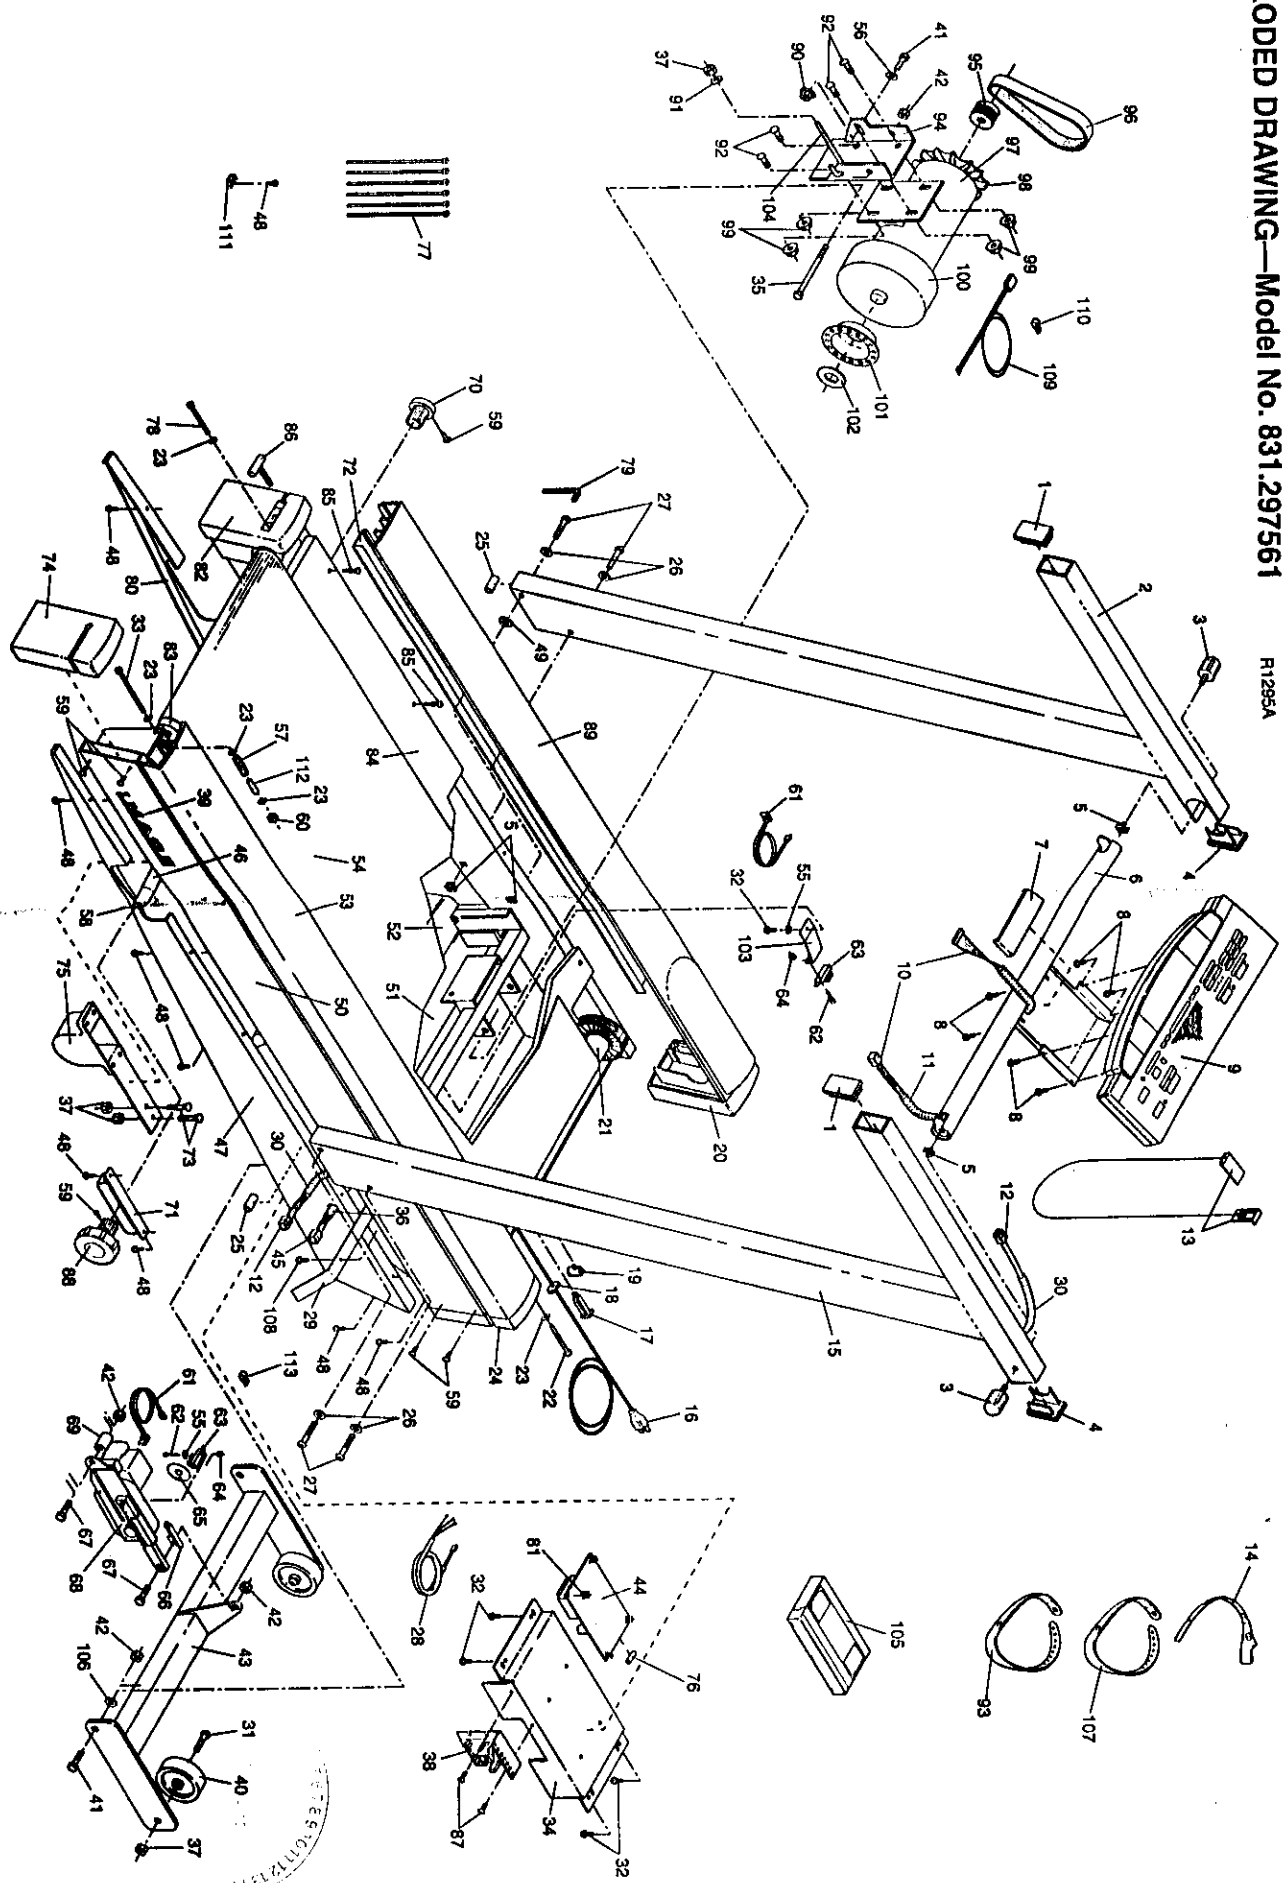

EXPLODED DRAWING—Model No. 831.297561

R1295A

MODEL NUMBER: 29756  
 VERSION: 01  
 PRODUCT NAME: IMAGE 10.6  
 PRODUCT DESC:

MODEL/PART BOOK LISTING

PAGE 1  
 INI023P1  
 RUN DATE: 1/10/97  
 RUN TIME: 19:44:34

KEY NUMBER	PART NUMBER	DESCRIPTION	QUANTITY
.	.	IMAGE 10.6	0
.	.	12/95 ALABAMA	0
1	124172	ENDCAP	2
2	124171	LEFT UPRIGHT	1
3	120244	CONSOLE KNOB	2
4	124174	UPRIGHT ENDCAP	2
5	111869	CAGE NUT	6
6	124456	CONSOLE CROSSBAR	1
7	124173	WIRE COVER	1
8	013141	CONSOLE SCREW	6
9	124578	CONSOLE	1
10	125569	CONSOLE WIRE HARNESS, 24"	1
11	117988	24" CABLE LOOM	1
12	124010	UPRIGHT WIRE HARNESS, 54"	1
13	119038	SAFETY KEY/CLIP	1
14	120644	PULSE SENSOR	1
14A	127731	NOTE: OPTIONAL CORDED	1
.	.	PULSE MONITOR. ORDER	0
.	.	ONLY AT CUSTOMER REQUEST.	0
15	124170	RIGHT UPRIGHT	1
16	031229	POWER CORD	1
17	109382	CIRCUIT BREAKER	1
18	019084	GROMMET ASSEMBLY	1
19	119163	ON/OFF SWITCH	1
20	123474	LEFT FRONT ENDCAP	1
21	125180	FRONT ROLLER/PULLEY	1
22	112609	FRONT ROLLER ADJ. BOLT	1
23	014127	ROLLER ADJ. WASHER	5
24	123473	RIGHT FRONT ENDCAP	1
25	122332	UPRIGHT SPACER	2
26	014132	UPRIGHT WASHER	4
27	123494	3/8" X 3 1/2" BOLT	4
28	120311	POWER BRD-CONTROLLER WIRE	1
29	121460	BELT GUIDE	1
30	113203	6" CABLE LOOM	1
31	117806	WHEEL BOLT	2
32	108080	SCREW	5
33	120243	RT REAR BELT TENSION BOLT	1
34	123308	ELECTRONICS BRACKET	1
35	107503	MOTOR SWIVEL BOLT	1
36	113204	12" CABLE LOOM	1
37	012056	WHEEL/CUSHION FOOT NUT	7
38	120767	CONTROLLER	1
39	123530	IMAGE LOGO	1
40	052014	FRONT WHEEL	2
41	013547	LEG/MOTOR TENSION BOLT	3
42	012149	LEG/MOTOR TENSION NUT	5
43	124451	INCLINE LEG	1
44	122215	POWER BOARD	1
45	120823	20" WIRE HARNESS	1
46	122331	ROD SLEEVE	2
47	124449	RIGHT SKIRT	1
48	013162	SKIRT SCREW/COVER SCREW	27
49	014117	STAR WASHER	2