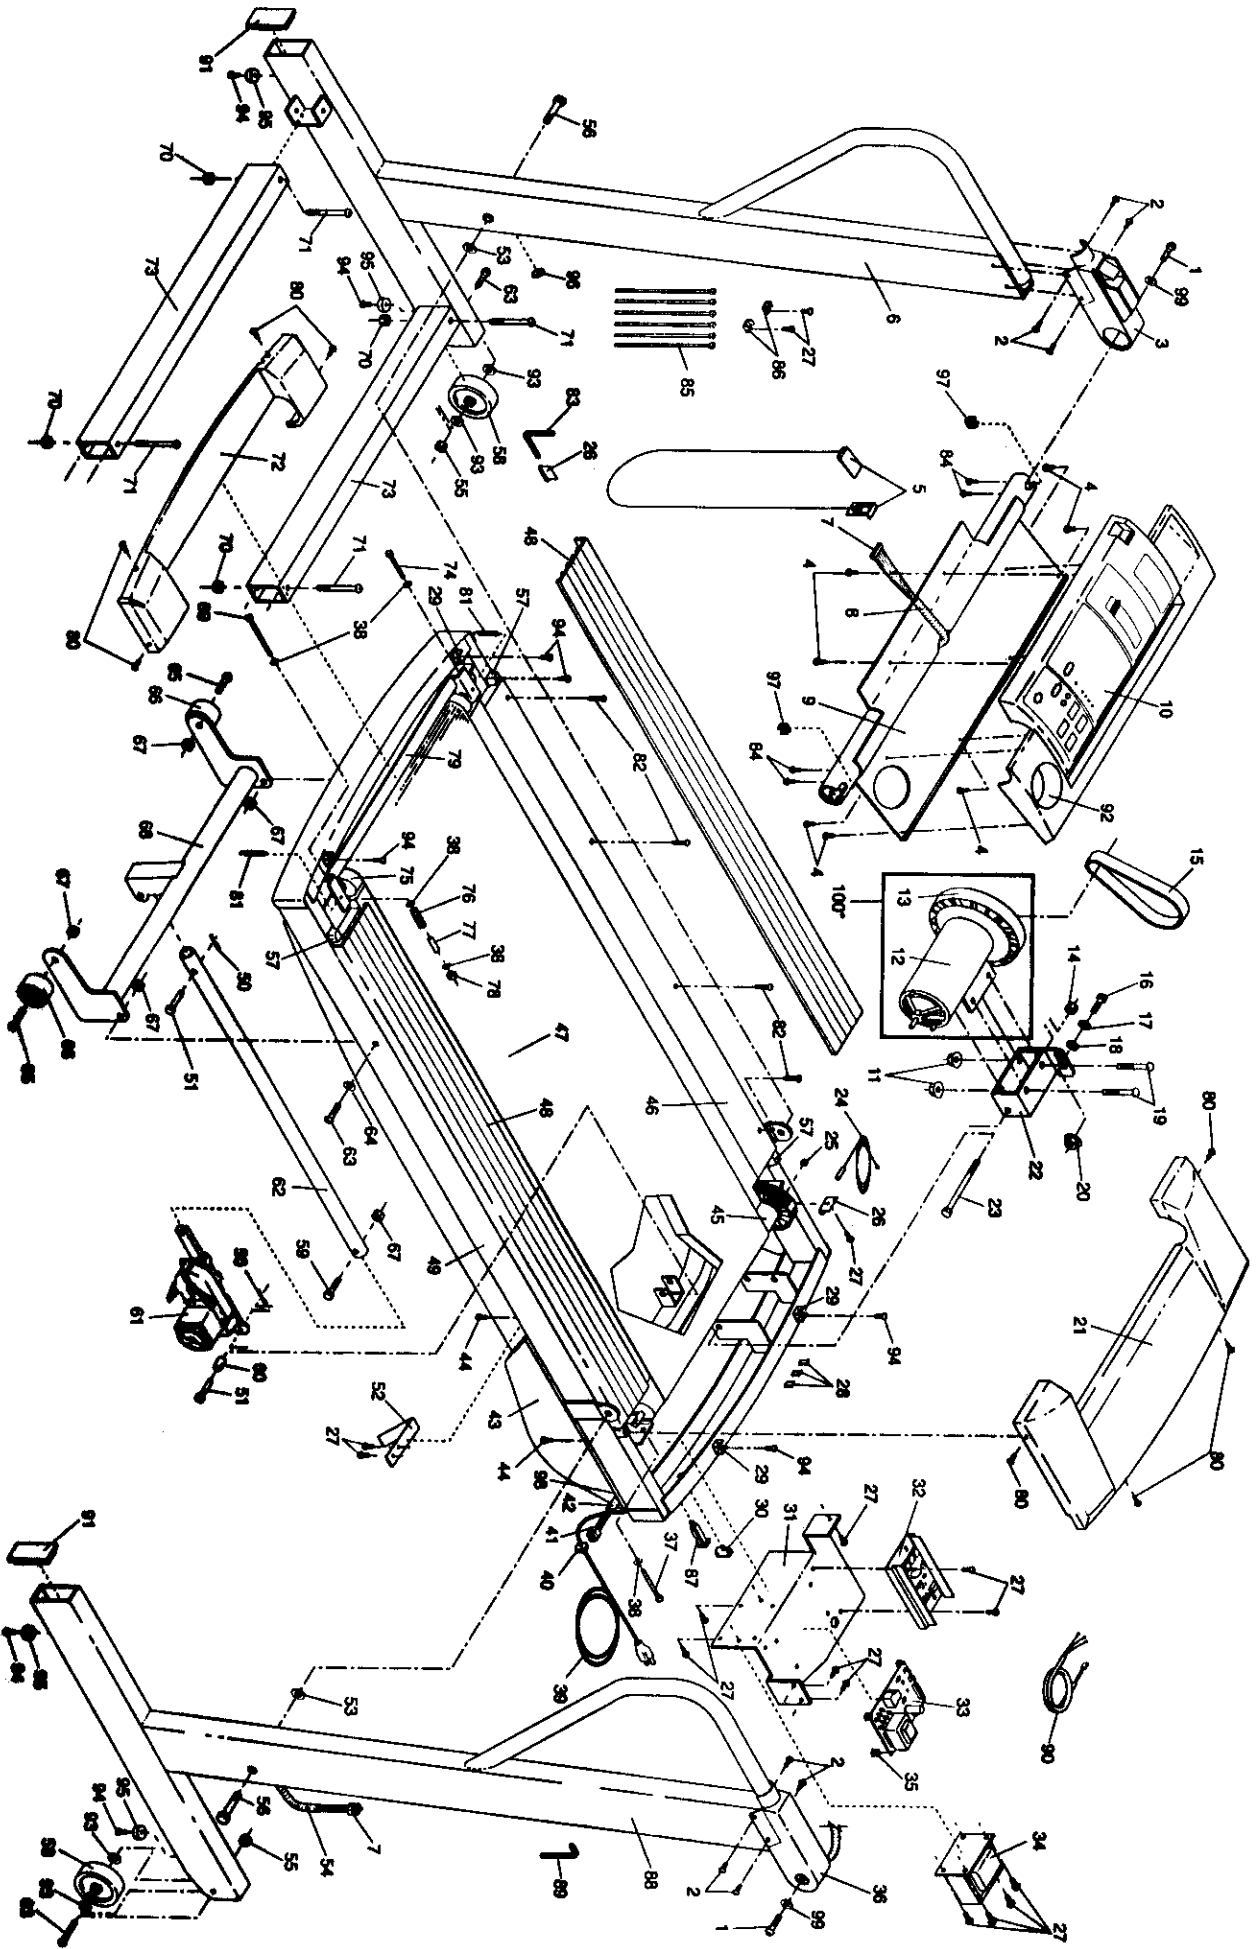

EXPLODED DRAWING—Model No. 831.297641

R09958

MODEL NUMBER: 29764  
 VERSION: 01  
 PRODUCT NAME: PROFORM 580SI  
 PRODUCT DESC:

MODEL/PART BOOK LISTING

PAGE 11

EN1023P1

RUN DATE: 3/22/97  
 RUN TIME: 9:52:55

KEY NUMBER	PART NUMBER	DESCRIPTION	QUANTITY
		PROFORM SPACERSAVER 580SI	0
1	119994	CONSOLE BOLT	2
2	013282	CONSOLE BRACKET SCREW	8
3	127091	LT CONSOLE BRACKET	1
4	013322	CONSOLE/ANCHOR SCREW	8
5	119038	SAFETY KEY/CLIP	1
6	127739	LEFT UPRIGHT	1
7	129857	WIRE HARNESS	1
8	117988	CONSOLE CABLE LOOM	1
9	130854	CONSOLE PLATE W/HDWR	1
10	127984	CONSOLE	1
11	105477	MOTOR NUT	2
12	129672	MOTOR	1
13	126747	PULLEY/FLYWHEEL/FAN	1
14	012108	MOTOR PIVOT NUT	1
15	135866	MOTOR BELT	1
16	013547	MOTOR TENSION BOLT	1
17	122812	MOTOR TENSION WASHER	1
18	014117	MOTOR TENSION STAR WASHER	1
19	123385	MOTOR BOLT	2
20	120867	MOTOR TENSION NUT	1
21	129209	FRONT HOOD	1
22	120785	MOTOR MOUNT BRACKET	1
23	107503	MOTOR SWIVEL BOLT	1
24	117882	REED SWITCH/WIRE	1
25	100498	MAGNET	1
26	016028	ADHESIVE CLIP	2
27	120630	SCREW	15
28	054023	WIRE CLIP	4
29	127419	HOOD ANCHOR	8
30	119163	ON/OFF SWITCH	1
31	126046	ELECTRONICS BRACKET	1
32	127847	CONTROLLER	1
33	128191	POWER BOARD W/CLIPS	1
34	109365	CHOKER	1
35	125819	PLASTIC STAND-OFF	4
36	126641	RIGHT CONSOLE BRACKET	1
37	112609	FRONT ROLLER ADJ. BOLT	1
38	014127	ADJUSTMENT WASHER	5
39	124669	POWER CORD	1
40	124695	GROMMET	1
41	126457	SAFETY COVER WIRE HARNESS	1
42	113203	SAFETY COVER CABLE LOOM	1
43	131611	SAFETY COVER	1
44	013162	SAFETY COVER SCREW	18
45	129022	FRONT ROLLER/PULLEY	1
46	127698	WALKING BOARD W/FASTENER*	1
47	128954	WALKING BELT W/FASTENERS	1
48	127700	FOOT RAIL W/FASTENERS *	2
49	NSP	FRAME	1
50	106334	HAIR PIN COTTER	2
51	112669	COTTER PIN	2
52	124318	BELT GUIDE	1
53	118570	UPRIGHT PIVOT WASHER	2