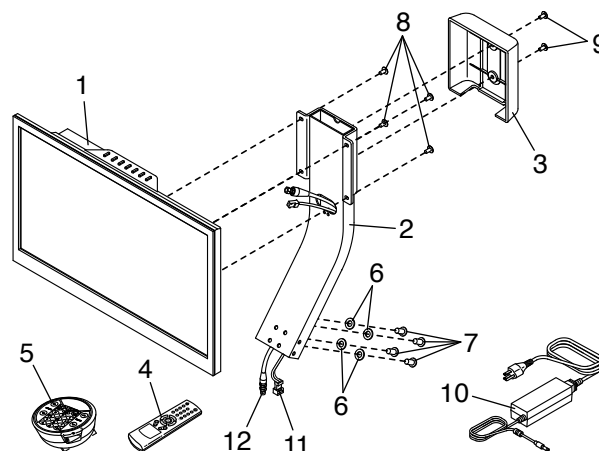

PART LISTS AND EXPLODED DRAWINGS

DIGITAL TV FOR ELLIPTICAL/EXERCISE BIKE

R0515A

Key No.	Qty.	Description
1	1	Digital TV
2	1	Mounting Bracket
3	1	Bracket Cover
4	1	Remote Control
5	1	Controller
6	4	M8 Washer
7	4	M8 x 15mm Screw
8	4	M4 x 12mm Screw
9	2	M5 x 12mm Screw
10	1	Power Adapter/Wire
11	1	TV Power Wire
12	1	TV Coaxial Cable
*	-	User's Manual

Note: Specifications are subject to change without notice. For information about ordering replacement parts, see the back cover of this manual. *These parts are not illustrated.

DIGITAL TV FOR TREADMILL

R0515A

Key No.	Qty.	Description
1	1	Digital TV
2	1	Mounting Bracket
3	1	Bracket Cover
4	1	Remote Control
5	1	Controller
6	2	M8 x 20mm Screw
7	2	M8 x 50mm Screw
8	4	M8 Spring Washer
9	4	M4 x 10mm Screw
10	2	M5 x 15mm Screw
11	1	Power Adapter/Wire
12	1	TV Power Wire
13	1	TV Coaxial Cable
14	2	M4 x 20mm Screw
15	1	Bumper
*	-	User's Manual