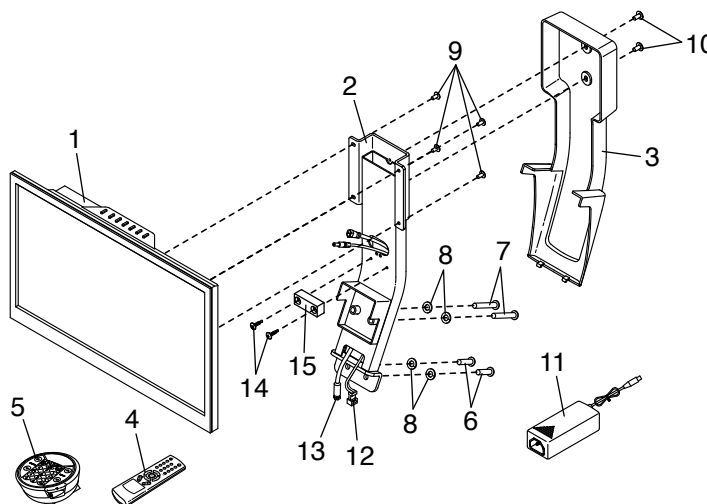

PART LISTS AND EXPLODED DRAWINGS

DIGITAL TV FOR ELLIPTICAL/EXERCISE BIKE

R0515A

Key No.	Qty.	Description
1	1	Digital TV
2	1	Mounting Bracket
3	1	Bracket Cover
4	1	Remote Control
5	1	Controller
6	4	M8 Washer
7	4	M8 x 15mm Screw
8	4	M4 x 12mm Screw
9	2	M5 x 12mm Screw
10	1	Power Adapter/Wire
11	1	TV Power Wire
12	1	TV Coaxial Cable
*	-	User's Manual

Note: Specifications are subject to change without notice. For information about ordering replacement parts, see the back cover of this manual. *These parts are not illustrated.

DIGITAL TV FOR TREADMILL

R0515A

Key No.	Qty.	Description
1	1	Digital TV
2	1	Mounting Bracket
3	1	Bracket Cover
4	1	Remote Control
5	1	Controller
6	2	M8 x 20mm Screw
7	2	M8 x 50mm Screw
8	4	M8 Spring Washer
9	4	M4 x 10mm Screw
10	2	M5 x 15mm Screw
11	1	Power Adapter/Wire
12	1	TV Power Wire
13	1	TV Coaxial Cable
14	2	M4 x 20mm Screw
15	1	Bumper
*	-	User's Manual