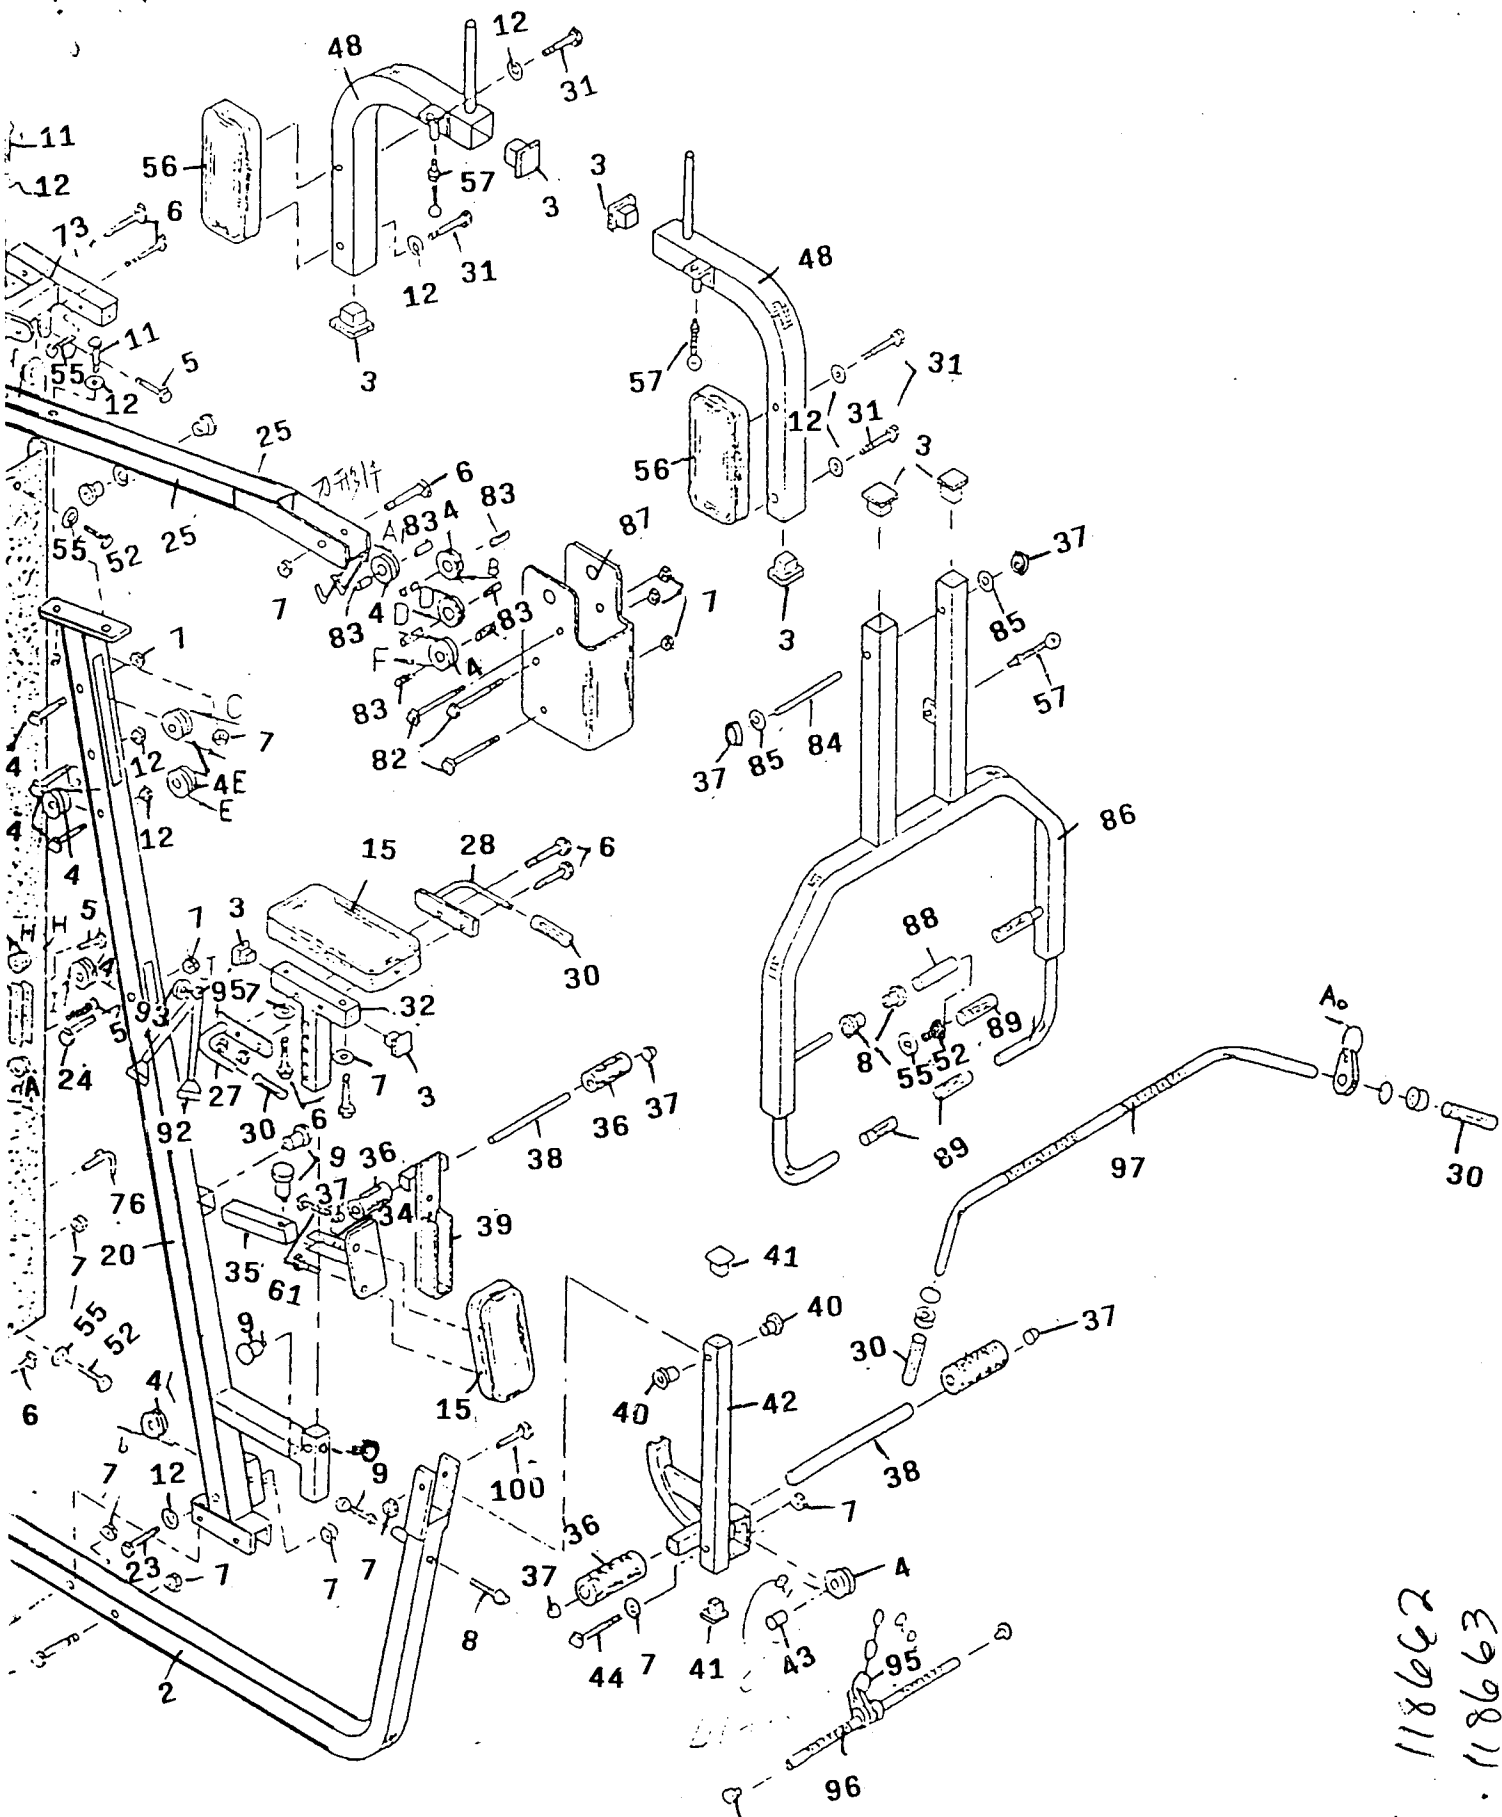

PART LIST — Model No. IM572 - MAIN FRAME

KEY #	Q'TY	DESCRIPTION	KEY #	Q'TY	DESCRIPTION
1	1	Long Stabilizer W/Foot Plate	55	16	M8 x 22L Washer
2	1	Base Frame	56	2	Pec Dec Pad
3	14	2" End Plug	57	3	Sping Lock Knob
4	25	3-1/2" Pulley	58	1	Small Pad
5	15	3/8" x 2" Shank Bolt	59	1	Pec Dec Seat Adj
6	17	3/8" x 3" Bolt	60	1	Pec Dec Seat Support
7	50	3/8" Nylon Nut	61	8	3/8" x 3/4" Bolt
8	1	2" Bolt Bumper	62	1	3/4" x 4-3/4" L Axle
9	4	Lock Knob	63	1	Squart Frame
10	1	"U" Upright	64	2	Lock Pin
11	5	3/8" x 2-3/4" Shank Bolt	65	1	Left Squart Support
12	28	3/8" Washer	66	1	Right Squart Support
13	1	Front Seat Support	67	2	1-3/4" End Plug
14	2	Large Backrest	68	2	Squart Pad
15	3	Large Pad	69	1	Pibot Bracket
16	1	Weight Stack Bottom	70	1	Squart Adj Pulley Bracket
17	1	Weight Stack Bottom W/Pulley Bracket	71	1	1/2" x 3-1/8" L "L" Pin
18	2	"L" Pulley Plate	72	1	3/4" x 2-1/2" Axle
19	3	1" x 2" End Plug	73	2	Weight Guide Top
20	1	Upright Support	74	4	Weight Guide
21	1	1" Nylon Bumper	75	2	Top Plate/Guide Pin
22	1	"U" Pulley Plate	76	2	"L" Pin W/Tab
23	1	4-1/2" Shank Bolt	77	38	Weight Stack 2 x 19 = 38
24	4	2-1/2" Shank Bolt	78	4	Weight Bumper
25	1	Top Frame	79	4	Weither Stack Guard
26			80	1	Big Pulley Bracket
27	1	Right Handlebar	81	4	3/4" Bushing
28	1	Left Handlebar	82	3	3/8" x 3-3/4" Shank Bolt
29	6	7m/m L Spacer	83	6	22m/m Spacer
30	8	1" Hand Grip	84	1	3/4" x 9-5/8" Axle
31	15	3/8" x 2-3/4" Bolt	85	2	Sping Washer
32	1	Press Seat Adj Tube	86	1	Press Arm
33			87	1	Adjuster Motion
34	1	Backrest Adj Plate	88	2	1-1/4" x 5-5/8" L Round Tube
35	1	Backrest Adj Tube	89	4	1-1/4" Hand Grip
36	4	7"L Foam Pad	90	2	2" Insert End Cap
37	6	Push Nut	91	4	Adj Pulley Plate
38	2	18-1/2" Solid Roller	92	1	Ab Strap
39	1	Roller Pad Adj	93	1	Rubber Stop
40	2	Small Bushing	94	1	20" Chain
41	2	1-1/2" End Plug	95	4	Cable Clip
42	1	Leg Lever	96	1	Low Bar
43	4	22m/m L Spacer	97	1	Lat Bar
44	1	4" Shank Bolt	98	1	Ankle Strap
45	1	Pulley Mount Bracket	99	1	Hand Strap
46	1	Pec Dec Support	100	1	3/8" x 3-1/2" Shank Bolt
47	2	Pec Dec Adj	#		Cable #1 NLA
48	2	Pec Dec Arm	#		Cable #2 118593 212.5" L
49	4	1" Nylon Bushing	#		Cable #3 118595 243" L
50	2	1" Nylon Washer	#		Cable #4 118594 99.5" L
51	2	M8 x 38m/m Washer	#		Weight Stack Number Sticker
52	22	M8 x 20L bolt	#		Brand Plate
53	2	M8 x 25L Bolt	#		Owner's Manual