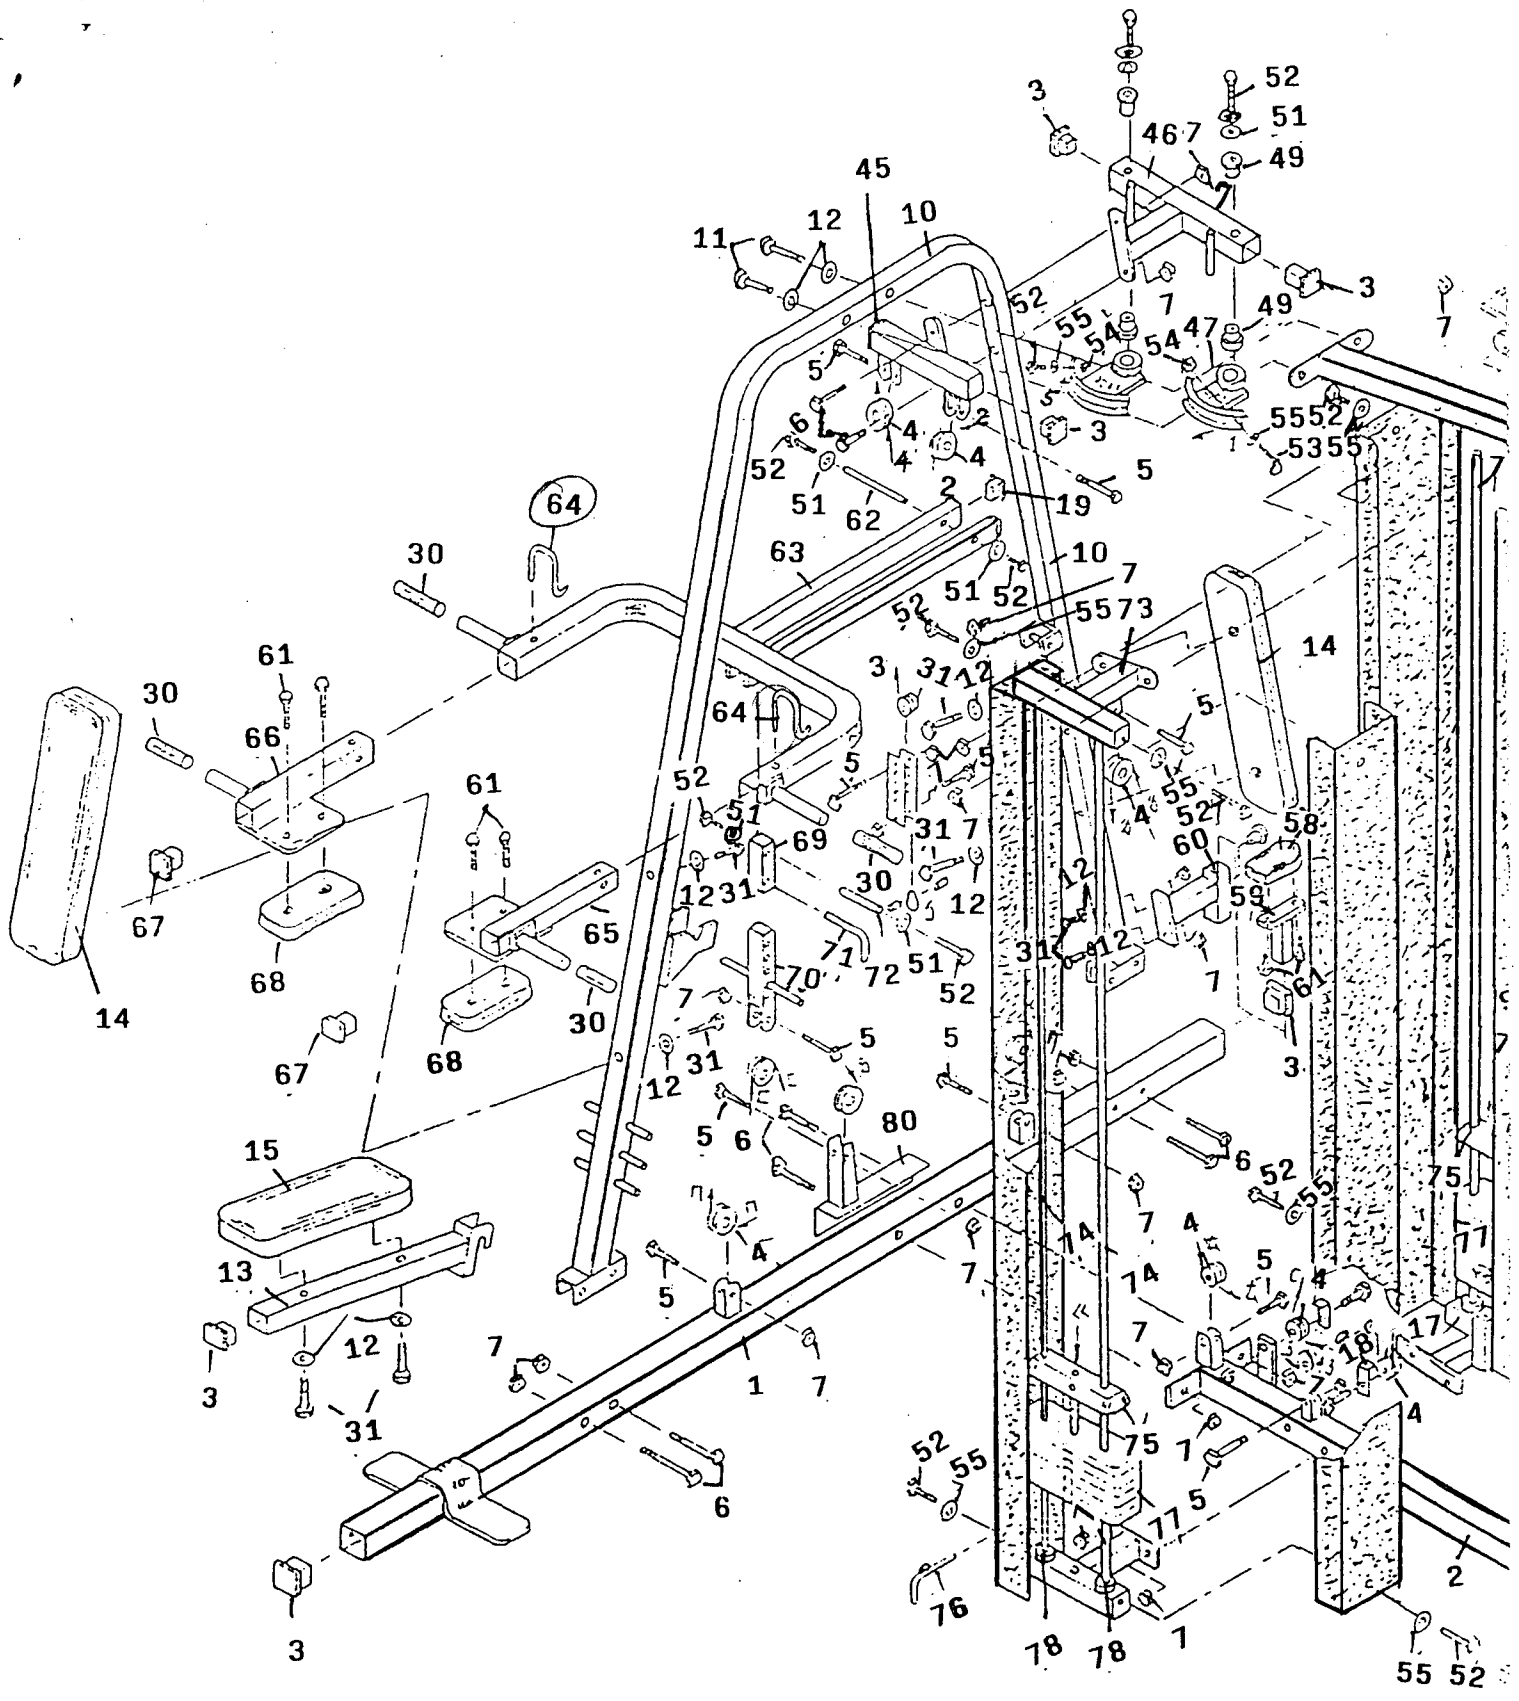

PART LIST — Model No. IM572 - MAIN FRAME

KEY #	Q'TY	DESCRIPTION	KEY #	Q'TY	DESCRIPTION
1	1	Long Stabilizer W/Foot Plate	55	16	M8 x 22L Washer
2	1	Base Frame	56	2	Pec Dec Pad
3	14	2" End Plug	57	3	Sping Lock Knob
4	25	3-1/2" Pulley	58	1	Small Pad
5	15	3/8" x 2" Shank Bolt	59	1	Pec Dec Seat Adj
6	17	3/8" x 3" Bolt	60	1	Pec Dec Seat Support
7	50	3/8" Nylon Nut	61	8	3/8" x 3/4" Bolt
8	1	2" Bolt Bumper	62	1	3/4" x 4-3/4" L Axle
9	4	Lock Knob	63	1	Squart Frame
10	1	"U" Upright	64	2	Lock Pin
11	5	3/8" x 2-3/4" Shank Bolt	65	1	Left Squart Support
12	28	3/8" Washer	66	1	Right Squart Support
13	1	Front Seat Support	67	2	1-3/4" End Plug
14	2	Large Backrest	68	2	Squart Pad
15	3	Large Pad	69	1	Pibot Bracket
16	1	Weight Stack Bottom	70	1	Squart Adj Pulley Bracket
17	1	Weight Stack Bottom W/Pulley Bracket	71	1	1/2" x 3-1/8" L "L" Pin
18	2	"L" Pulley Plate	72	1	3/4" x 2-1/2" Axle
19	3	1" x 2" End Plug	73	2	Weight Guide Top
20	1	Upright Support	74	4	Weight Guide
21	1	1" Nylon Bumper	75	2	Top Plate/Guide Pin
22	1	"U" Pulley Plate	76	2	"L" Pin W/Tab
23	1	4-1/2" Shank Bolt	77	38	Weight Stack 2 x 19 = 38
24	4	2-1/2" Shank Bolt	78	4	Weight Bumper
25	1	Top Frame	79	4	Weither Stack Guard
26			80	1	Big Pulley Bracket
27	1	Right Handlebar	81	4	3/4" Bushing
28	1	Left Handlebar	82	3	3/8" x 3-3/4" Shank Bolt
29	6	7m/m L Spacer	83	6	22m/m Spacer
30	8	1" Hand Grip	84	1	3/4" x 9-5/8" Axle
31	15	3/8" x 2-3/4" Bolt	85	2	Sping Washer
32	1	Press Seat Adj Tube	86	1	Press Arm
33			87	1	Adjuster Motion
34	1	Backrest Adj Plate	88	2	1-1/4" x 5-5/8" L Round Tube
35	1	Backrest Adj Tube	89	4	1-1/4" Hand Grip
36	4	7"L Foam Pad	90	2	2" Insert End Cap
37	6	Push Nut	91	4	Adj Pulley Plate
38	2	18-1/2" Solid Roller	92	1	Ab Strap
39	1	Roller Pad Adj	93	1	Rubber Stop
40	2	Small Bushing	94	1	20" Chain
41	2	1-1/2" End Plug	95	4	Cable Clip
42	1	Leg Lever	96	1	Low Bar
43	4	22m/m L Spacer	97	1	Lat Bar
44	1	4" Shank Bolt	98	1	Ankle Strap
45	1	Pulley Mount Bracket	99	1	Hand Strap
46	1	Pec Dec Support	100	1	3/8" x 3-1/2" Shank Bolt
47	2	Pec Dec Adj	#		Cable #1 NLA
48	2	Pec Dec Arm	#		Cable #2 118593 212.5" L
49	4	1" Nylon Bushing	#		Cable #3 118595 243" L
50	2	1" Nylon Washer	#		Cable #4 118594 99.5" L
51	2	M8 x 38m/m Washer	#		Weight Stack Number Sticker
52	22	M8 x 20L bolt	#		Brand Plate
53	2	M8 x 25L Bolt	#		Owner's Manual