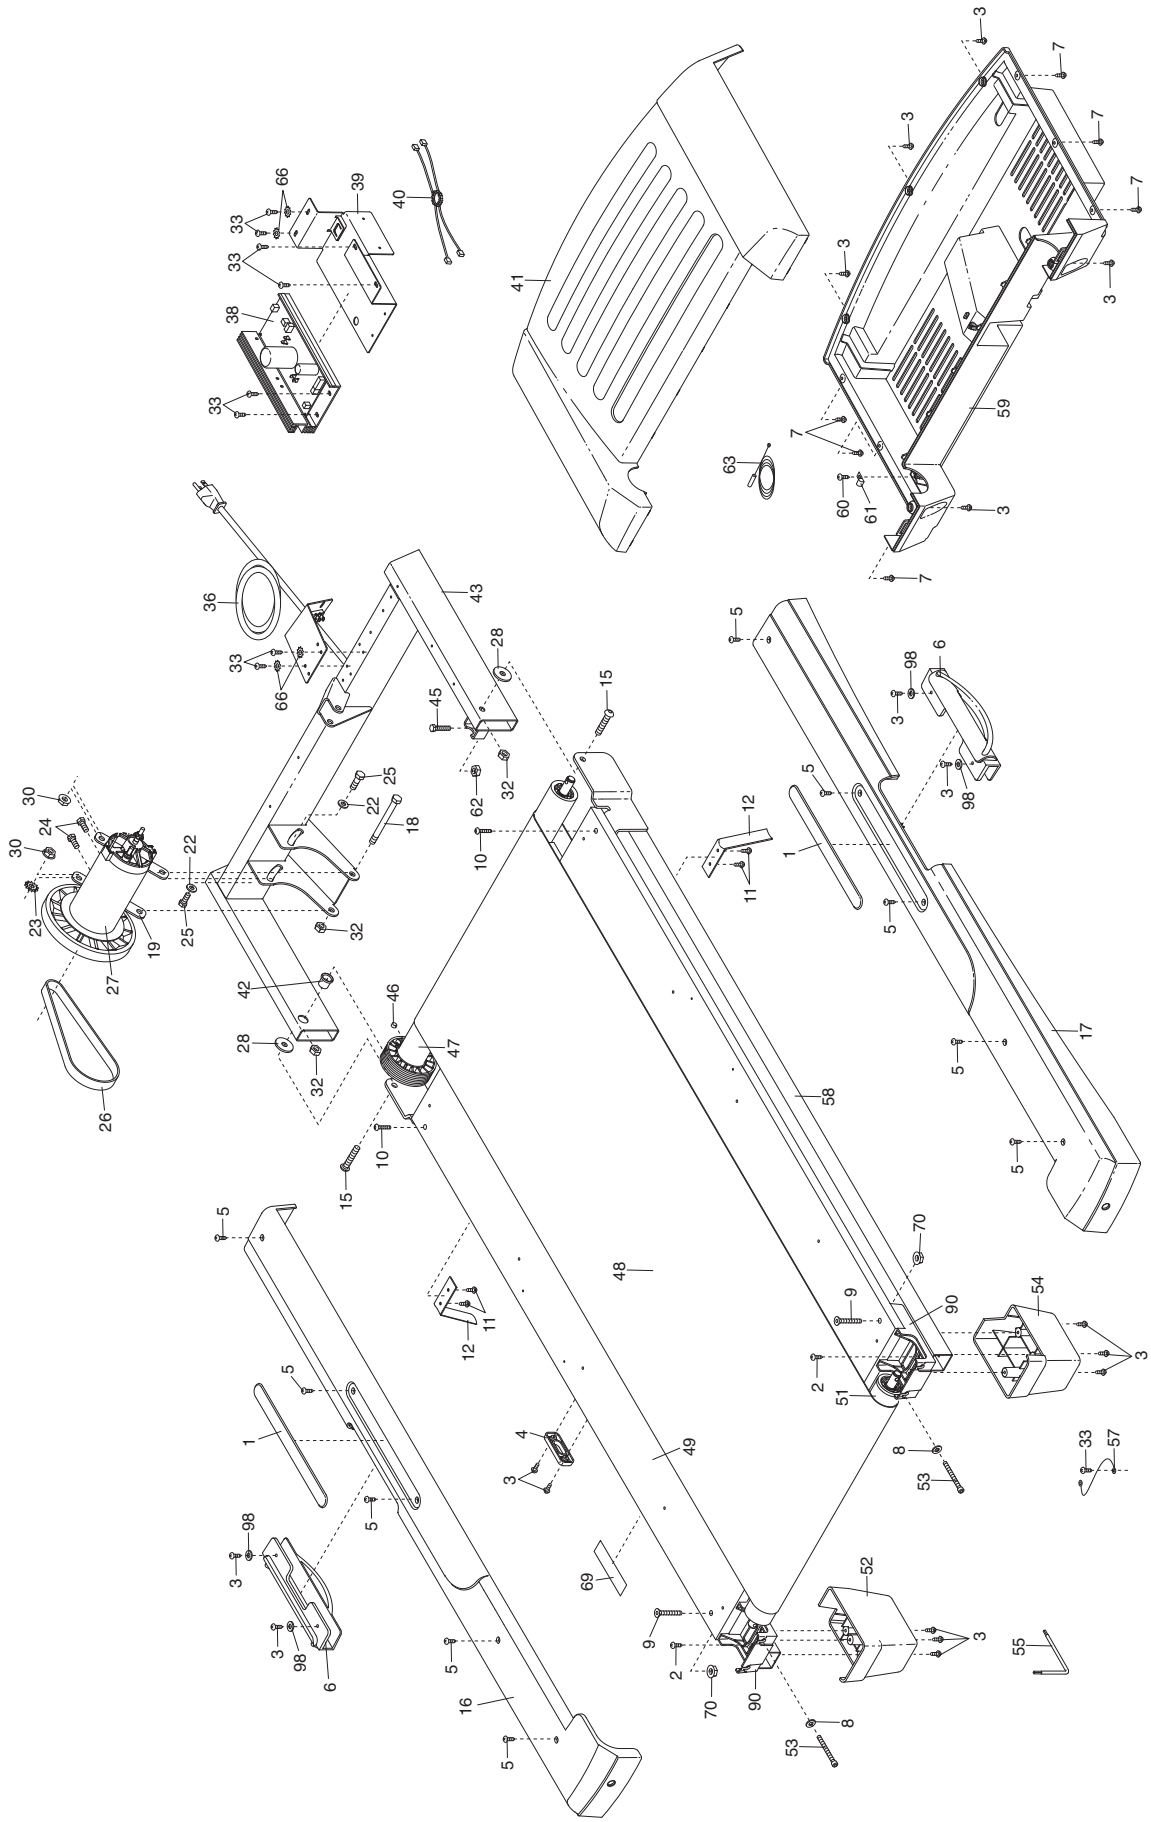

PART LIST—Model No. IMTL59105.1

R0406A

To locate the parts listed below, see the EXPLODED DRAWING attached in the center of this manual.

Key No.	Qty.	Description	Key No.	Qty.	Description
1	2	Foot Rail Cover	54	1	Right Rear Endcap
2	2	Rear Roller Bracket Screw	55	1	Allen Wrench
3	30	Screw	56	1	Incline Stop Bracket
4	1	Catch	57	1	Ground Wire
5	10	Foot Rail Screw	58	1	Frame
6	2	Isolator	59	1	Belly Pan
7	5	Hood Screw	60	1	Reed Switch Screw
8	8	Star Washer	61	1	Reed Switch Clip
9	2	Platform Bolt, Back	62	1	Front Roller Nut
10	2	Platform Bolt, Front	63	1	Reed Switch
11	4	Belt Guide Screw	64	4	Handrail Bolt
12	2	Belt Guide	65	4	Upright Bolt
13	1	Left Upright	66	5	Star Washer
14	1	Right Upright	67	4	Upright Star Washer
15	2	Frame Pivot Bolt	68	2	Caution Decal
16	1	Left Foot Rail	69	1	Warning Decal
17	1	Right Foot Rail	70	2	Platform Nut
18	1	Motor Pivot Bolt	71	1	Cable Tie
19	1	Motor Bracket	72	3	Cotter Pin
20	1	Handrail	73	1	Latch Housing
21	1	Latch Pin Assembly	74	3	Tie Clamp
22	2	Motor Washer	75	3	Releasable Tie
23	1	Motor Star Washer	76	1	Access Door
24	2	Motor Bolt	77	1	Wire Harness
25	4	Motor Tension Bolt	78	1	Console Wire
26	1	Motor Belt	79	1	Key/Clip
27	1	Drive Motor	80	2	Front Wheel
28	2	Frame Washer	81	2	Wheel Bolt
29	4	U-nut	82	6	Base Pad
30	2	Motor Nut	83	1	Static Decal
31	2	Lift Frame Bolt	84	1	Upright Base
32	7	Wheel Nut	85	1	Console Base
33	16	1/2" Screw	86	1	Incline Motor Bolt
34	1	Console	87	4	Hair Pin Cotter Pin
35	2	Fan Screw	88	1	Incline Motor
36	1	Power Cord Assembly	89	4	Handrail Star Washer
37	1	Fan	90	2	Rear Roller Bracket
38	1	Controller	91	1	Chest Pulse Sensor
39	1	Electronic Bracket	92	1	Pulse Receiver
40	1	Filter Wire	93	2	Pulse Receive Screw
41	1	Hood	94	1	Silver Ground Screw
42	1	Front Roller Bushing	95	1	Book Holder
43	1	Lift Frame	96	1	Chest Pulse Strap
44	2	Base Endcap	97	4	Wheel Spacer
45	1	Front Roller Bolt	98	4	Isolator Washer
46	1	Magnet	#	1	6" Blue Wire, 2F
47	1	Front Roller	#	1	6" Red Wire, M/F
48	1	Walking Belt	#	1	4" Black Wire, M/F
49	1	Walking Platform	#	1	4" Blue Wire, M/F
50	2	Handrail Endcap	#	1	4" Blue Wire, 2F
51	1	Rear Roller	#	1	User's Manual
52	1	Left Rear Endcap			
53	2	Rear Roller Bolt			

"#" indicates a non-illustrated part.

Specifications are subject to change without notice.

EXPLODED DRAWING—Model No. IMTL59105.1

R0406A