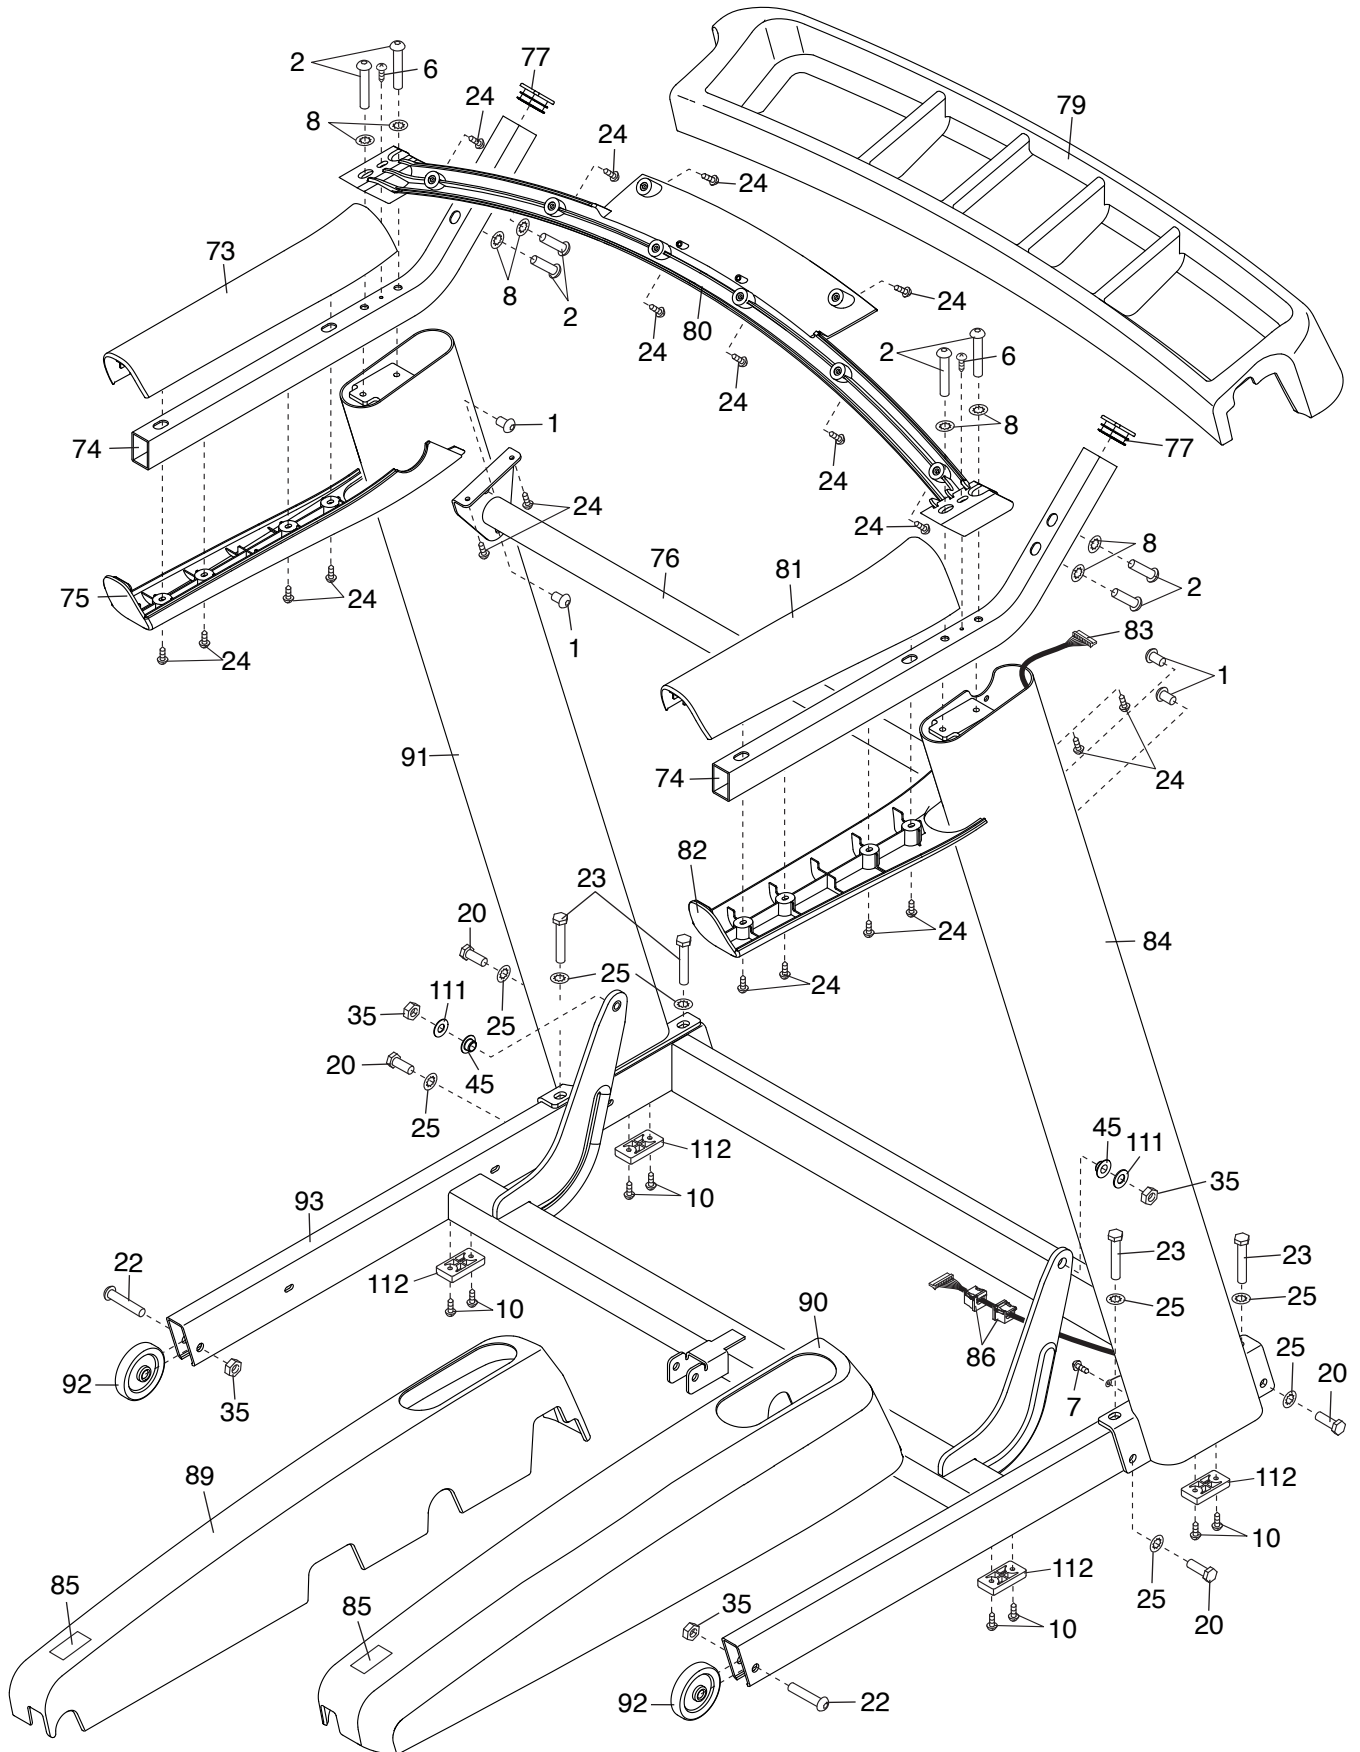

Key No.	Qty.	Description	Key No.	Qty.	Description
101	1	Right Tray	112	4	Base Pad
102	1	Hood Accent	113	1	Handle Cap
103	1	Hood Grill	114	1	1/4" x 5/8" Screw
104	1	Key/Clip	115	1	Adjustment Handle
105	2	Console Frame Cap	116	2	Cushion Bushing
106	1	Console Frame	117	2	Cushion Rod Bracket
107	2	Cable Tie	118	2	Cushion Wheel Stop
108	2	1/4" x 1 1/2" Bolt	119	2	M10 Spring Washer
109	1	Latch Crossbar	120	2	Cushion Wheel
110	1	Cushion Rod	*	-	User's Manual
111	2	3/8" Thrust Washer			

Note: Specifications are subject to change without notice. For information about ordering replacement parts, see the back cover of this manual. *These parts are not illustrated.

EXPLODED DRAWING A

Model No. NTL14129.10 R1119A

EXPLODED DRAWING B

Model No. NTL14129.10 R1119A

EXPLODED DRAWING C

Model No. NTL14129.10 R1119A

EXPLODED DRAWING D

Model No. NTL14129.10 R1119A