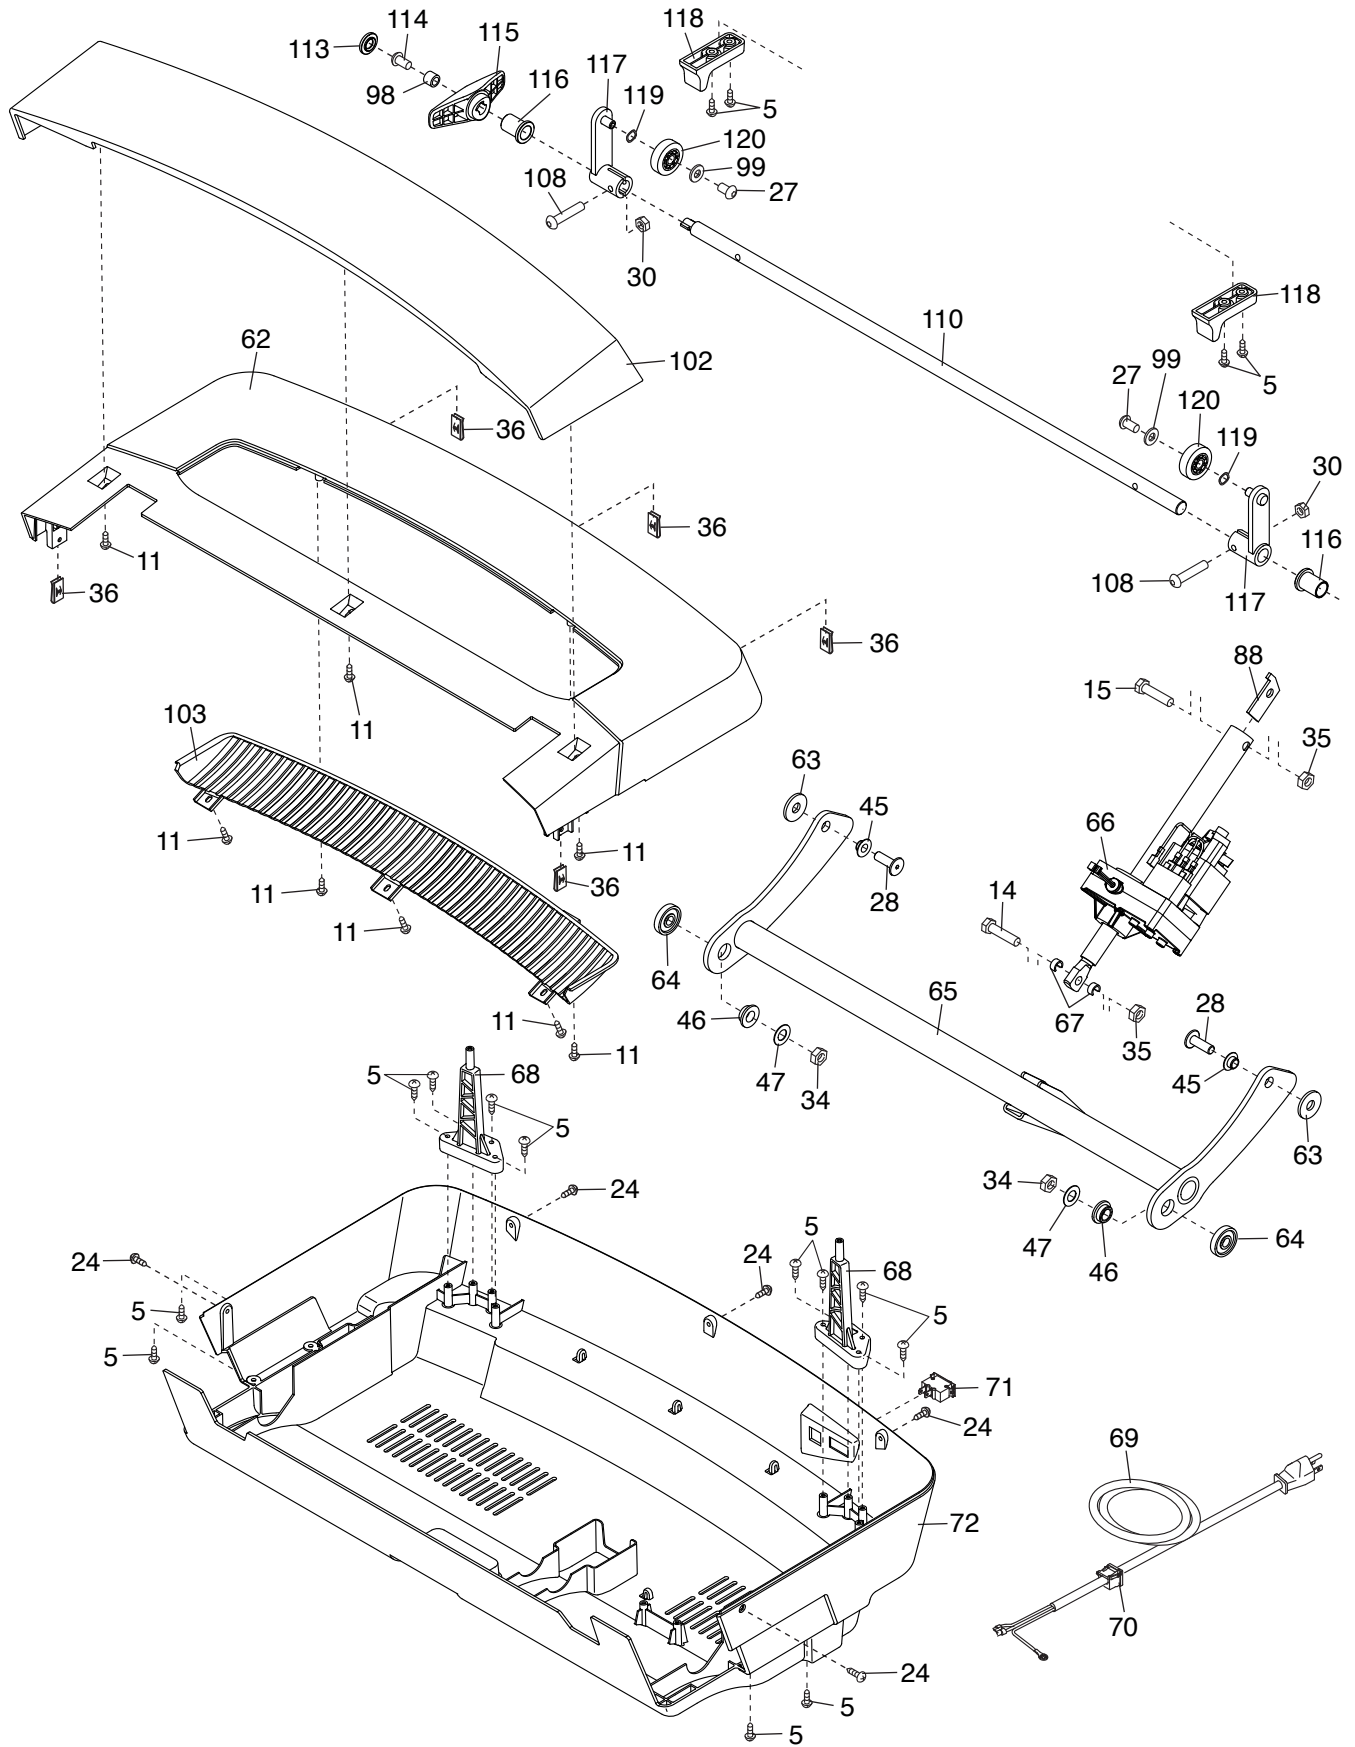

Key No.	Qty.	Description	Key No.	Qty.	Description
101	1	Right Tray	112	4	Base Pad
102	1	Hood Accent	113	1	Handle Cap
103	1	Hood Grill	114	1	1/4" x 5/8" Screw
104	1	Key/Clip	115	1	Adjustment Handle
105	2	Console Frame Cap	116	2	Cushion Bushing
106	1	Console Frame	117	2	Cushion Rod Bracket
107	2	Cable Tie	118	2	Cushion Wheel Stop
108	2	1/4" x 1 1/2" Bolt	119	2	M10 Spring Washer
109	1	Latch Crossbar	120	2	Cushion Wheel
110	1	Cushion Rod	*	-	User's Manual
111	2	3/8" Thrust Washer			

Note: Specifications are subject to change without notice. For information about ordering replacement parts, see the back cover of this manual. *These parts are not illustrated.

EXPLODED DRAWING A

Model No. NTL14129.10 R1119A

EXPLODED DRAWING B

Model No. NTL14129.10 R1119A

EXPLODED DRAWING C

Model No. NTL14129.10 R1119A

EXPLODED DRAWING D

Model No. NTL14129.10 R1119A