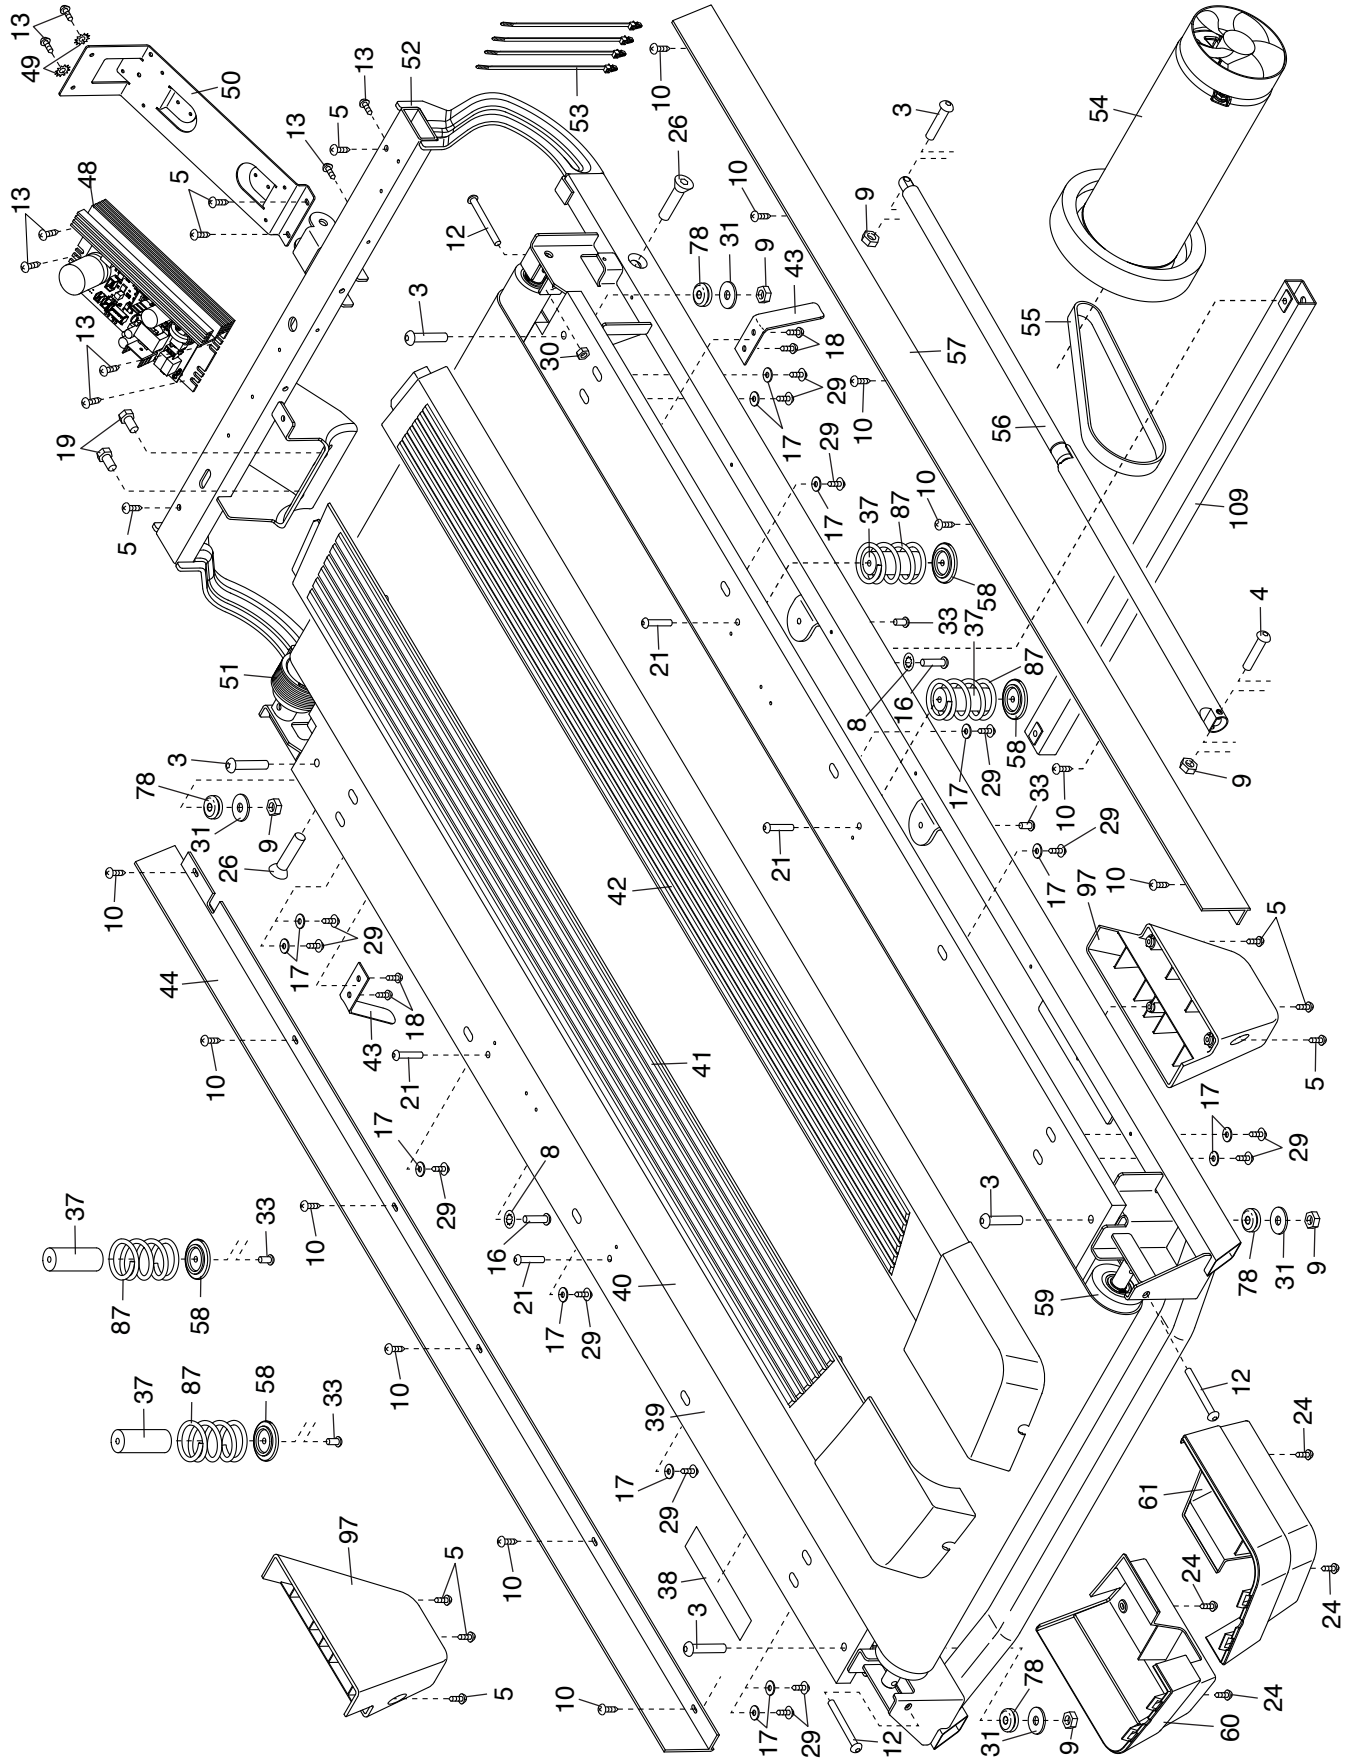

Key No.	Qty.	Description	Key No.	Qty.	Description
101	1	Right Tray	112	4	Base Pad
102	1	Hood Accent	113	1	Handle Cap
103	1	Hood Grill	114	1	1/4" x 5/8" Screw
104	1	Key/Clip	115	1	Adjustment Handle
105	2	Console Frame Cap	116	2	Cushion Bushing
106	1	Console Frame	117	2	Cushion Rod Bracket
107	2	Cable Tie	118	2	Cushion Wheel Stop
108	2	1/4" x 1 1/2" Bolt	119	2	M10 Spring Washer
109	1	Latch Crossbar	120	2	Cushion Wheel
110	1	Cushion Rod	*	-	User's Manual
111	2	3/8" Thrust Washer			

Note: Specifications are subject to change without notice. For information about ordering replacement parts, see the back cover of this manual. *These parts are not illustrated.

EXPLODED DRAWING A

Model No. NTL14129.10 R1119A