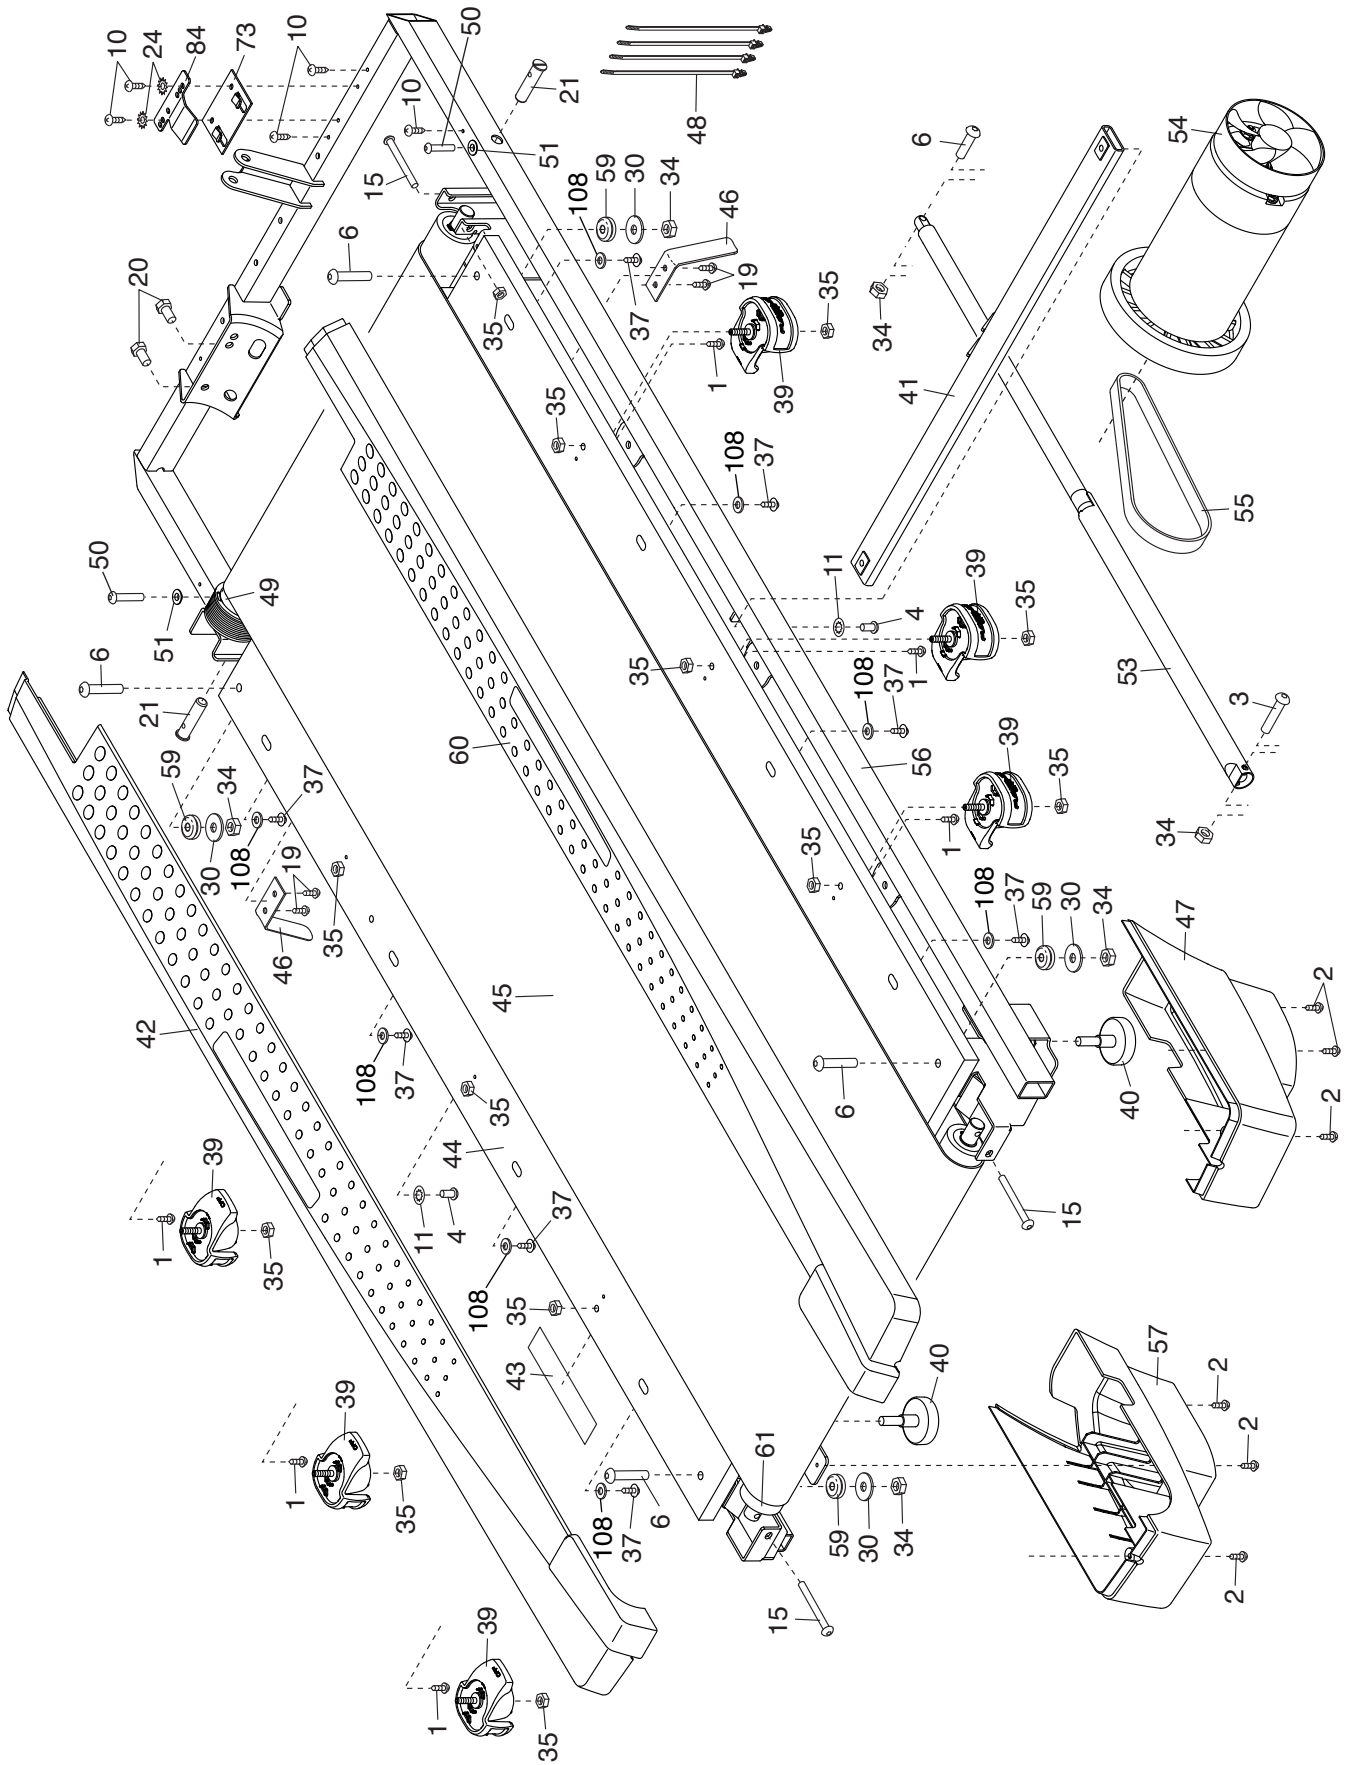

Key No.	Qty.	Description	Key No.	Qty.	Description
101	4	Wheel	106	2	Incline Motor Spacer
102	1	Key/Clip	107	1	Pulse Cover
103	1	Console Base Frame	108	8	1/4" Washer
104	3	Cable Tie	109	2	Plastic Snap
105	1	Upright Crossbar	*	–	User's Manual

Note: Specifications are subject to change without notice. For information about ordering replacement parts, see the back cover of this manual. *These parts are not illustrated.

EXPLODED DRAWING A

Model No. NTL16119.0 R1119A