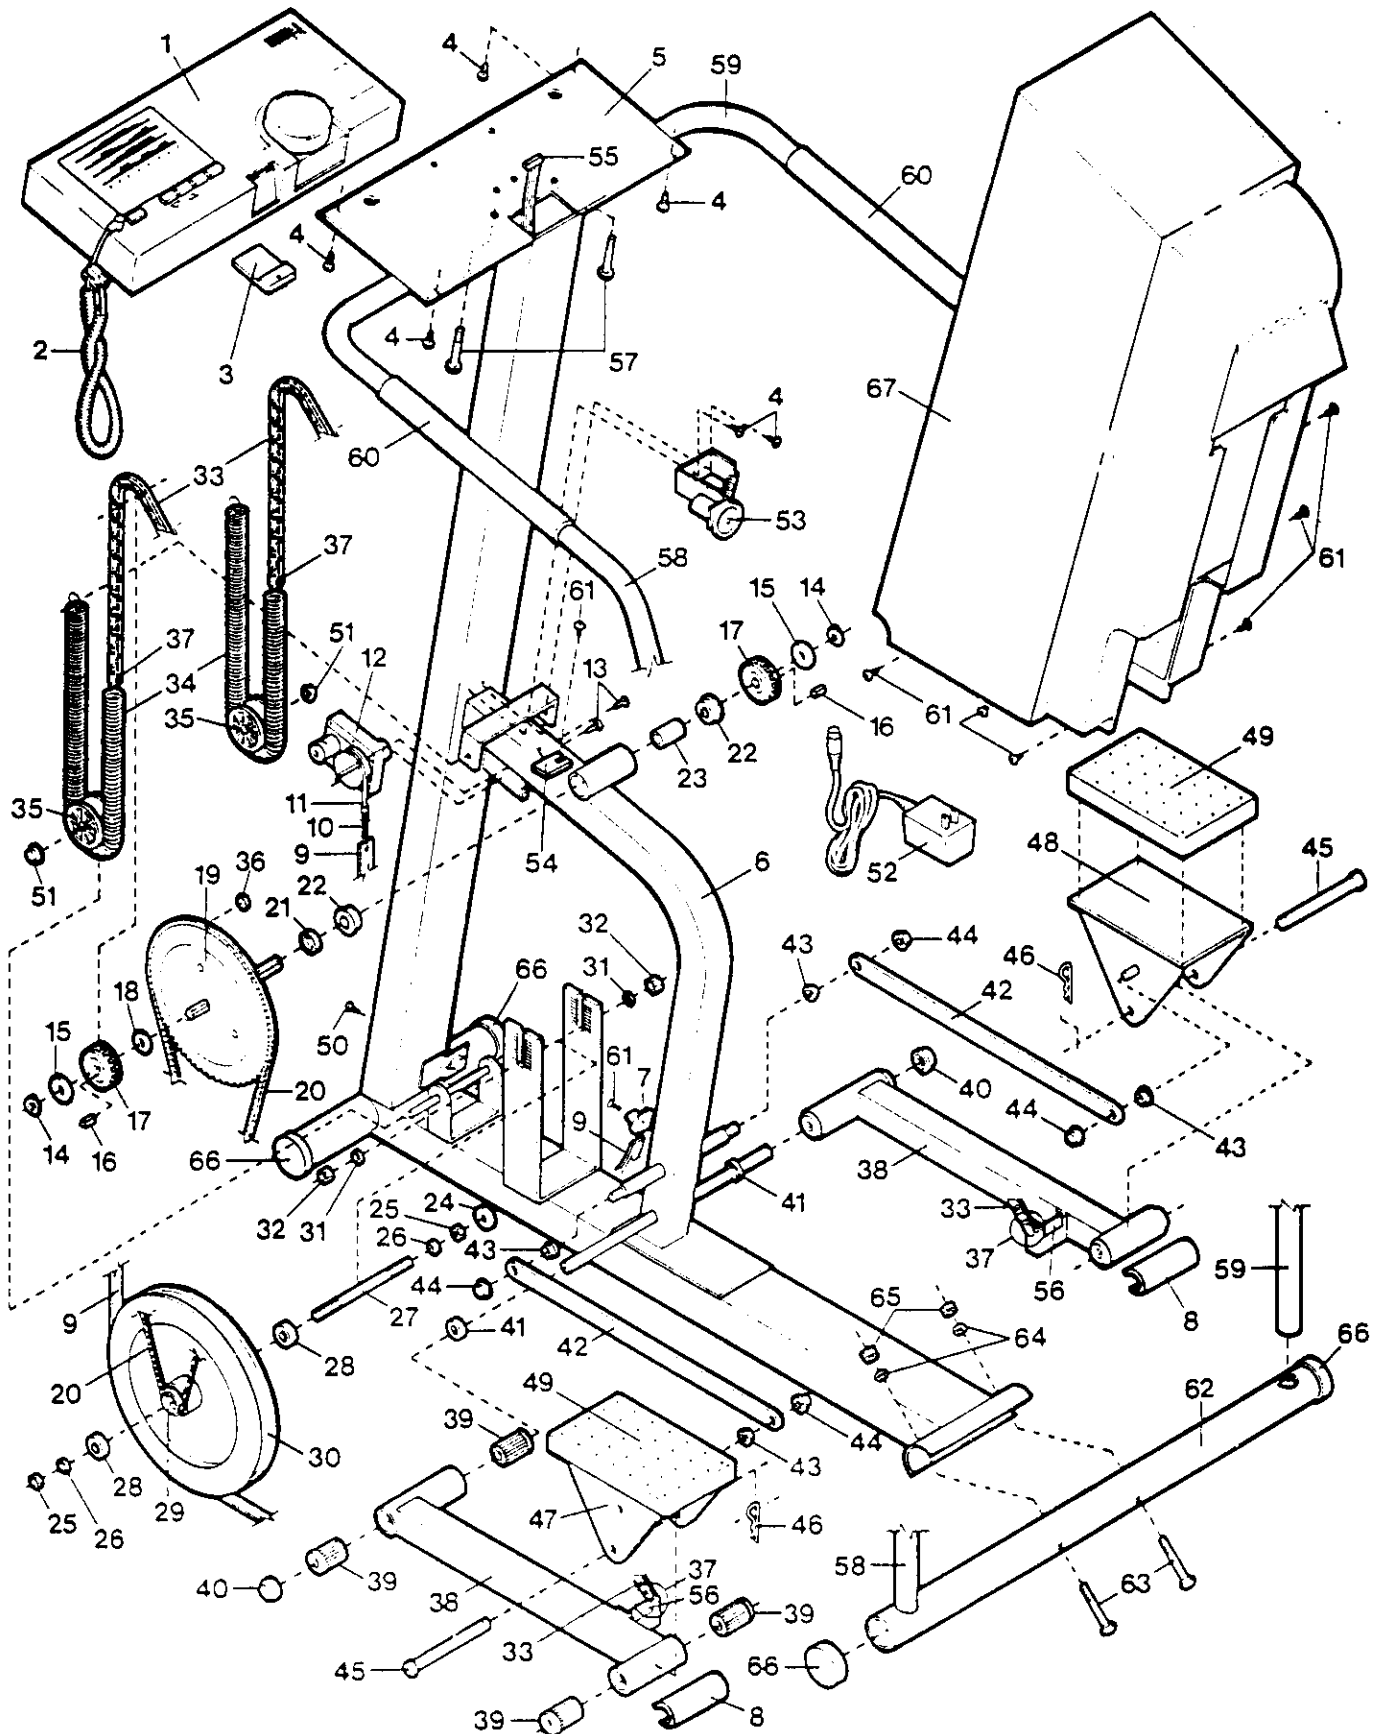

EXPLODED DRAWING- Model No. PF100510

Rev. 8/91

Specifications are subject to change without notice.

MODEL NUMBER: PF10051
VERSION: 00
PRODUCT NAME: PROFORM 1005 STX
PRODUCT DESC:

MODEL/PART BOOK LISTING

PAGE 1
INI023P1
RUN DATE: 2/08/97
RUN TIME: 11:48:48

KEY NUMBER	PART NUMBER	DESCRIPTION	QUANTITY
1	105620	CONSOLE ASSEMBLY	1
2	119946	PULSE/CLOTHES CLIP ASSY.	1
3	100933	POWER KEY	1
4	013423	SCREW	6
5	106151	CONSOLE PLATE	1
6	NSP	FRAME	1
7	050001	TENSION BUCKLE	1
8	105433	LARGE BUMPER	2
9	101929	RESISTANCE STRAP	1
10	103909	SPRING ASSEMBLY	1
11	101042	TENSION ROPE	1
12	103888	TENSION MOTOR	1
13	101049	TENSION MOTOR SCREW	2
14	054024	E-CLIP (SNAP RING)	2
15	014170	LARGE WASHER	2
16	101570	SPROCKET KEY	2
17	106153	SMALL SPROCKET	2
18	103859	SMALL WASHER	1
19	107169	LARGE SPROCKET	1
20	105102	LARGE SPROCKET CHAIN	1
21	102041	SPROCKET SPACER	1
22	101565	SPROCKET BEARING	2
23	105095	SPACER	1
24	105674	FLYWHEEL WASHER	1
25	101980	THIN NUT	2
26	014004	BEVELED WASHER	2
27	102357	FLYWHEEL AXLE	1
28	102356	FLYWHEEL BEARING	2
29	104008	FLYWHEEL SPROCKET	1
30	105104	FLYWHEEL	1
31	104478	WASHER	2
32	012175	THICK NUT	2
33	107049	LARGE CHAIN W/MASTER LINK	2
34	124855	SPRING	2
35	104275	PULLEY W/AXLECAP	2
36	100498	MAGNET	1
37	101575	MASTER LINK	4
38	.	PEDAL ARM ASSEMBLY	0
.	.	DO YOU NEED THE RIGHT	0
.	.	OR LEFT PEDAL ARM ASSY?	0
38A	109622	LEFT PEDAL ARM ASSY.	1
38B	109623	RIGHT PEDAL ARM ASSY.	1
39	100048	PEDAL ARM BUSHING	8
40	103735	PEDAL ARM AXLECAP	2
41	105101	PEDAL ARM SPACER	2
42	107151	LINK ARM W/AXLECAP	2
43	103677	LINK ARM BUSHING	4
44	100150	LINK ARM AXLECAP	4
45	105865	CLEVIS PIN	2
46	106911	COTTER PIN	2
47	123431	LEFT/RIGHT PEDAL ASSEMBLY	2
48	.	SEE KEY #47	0
49	107148	PEDAL COVER ASSEMBLY	2
50	101577	POWER PLUG SCREW	2