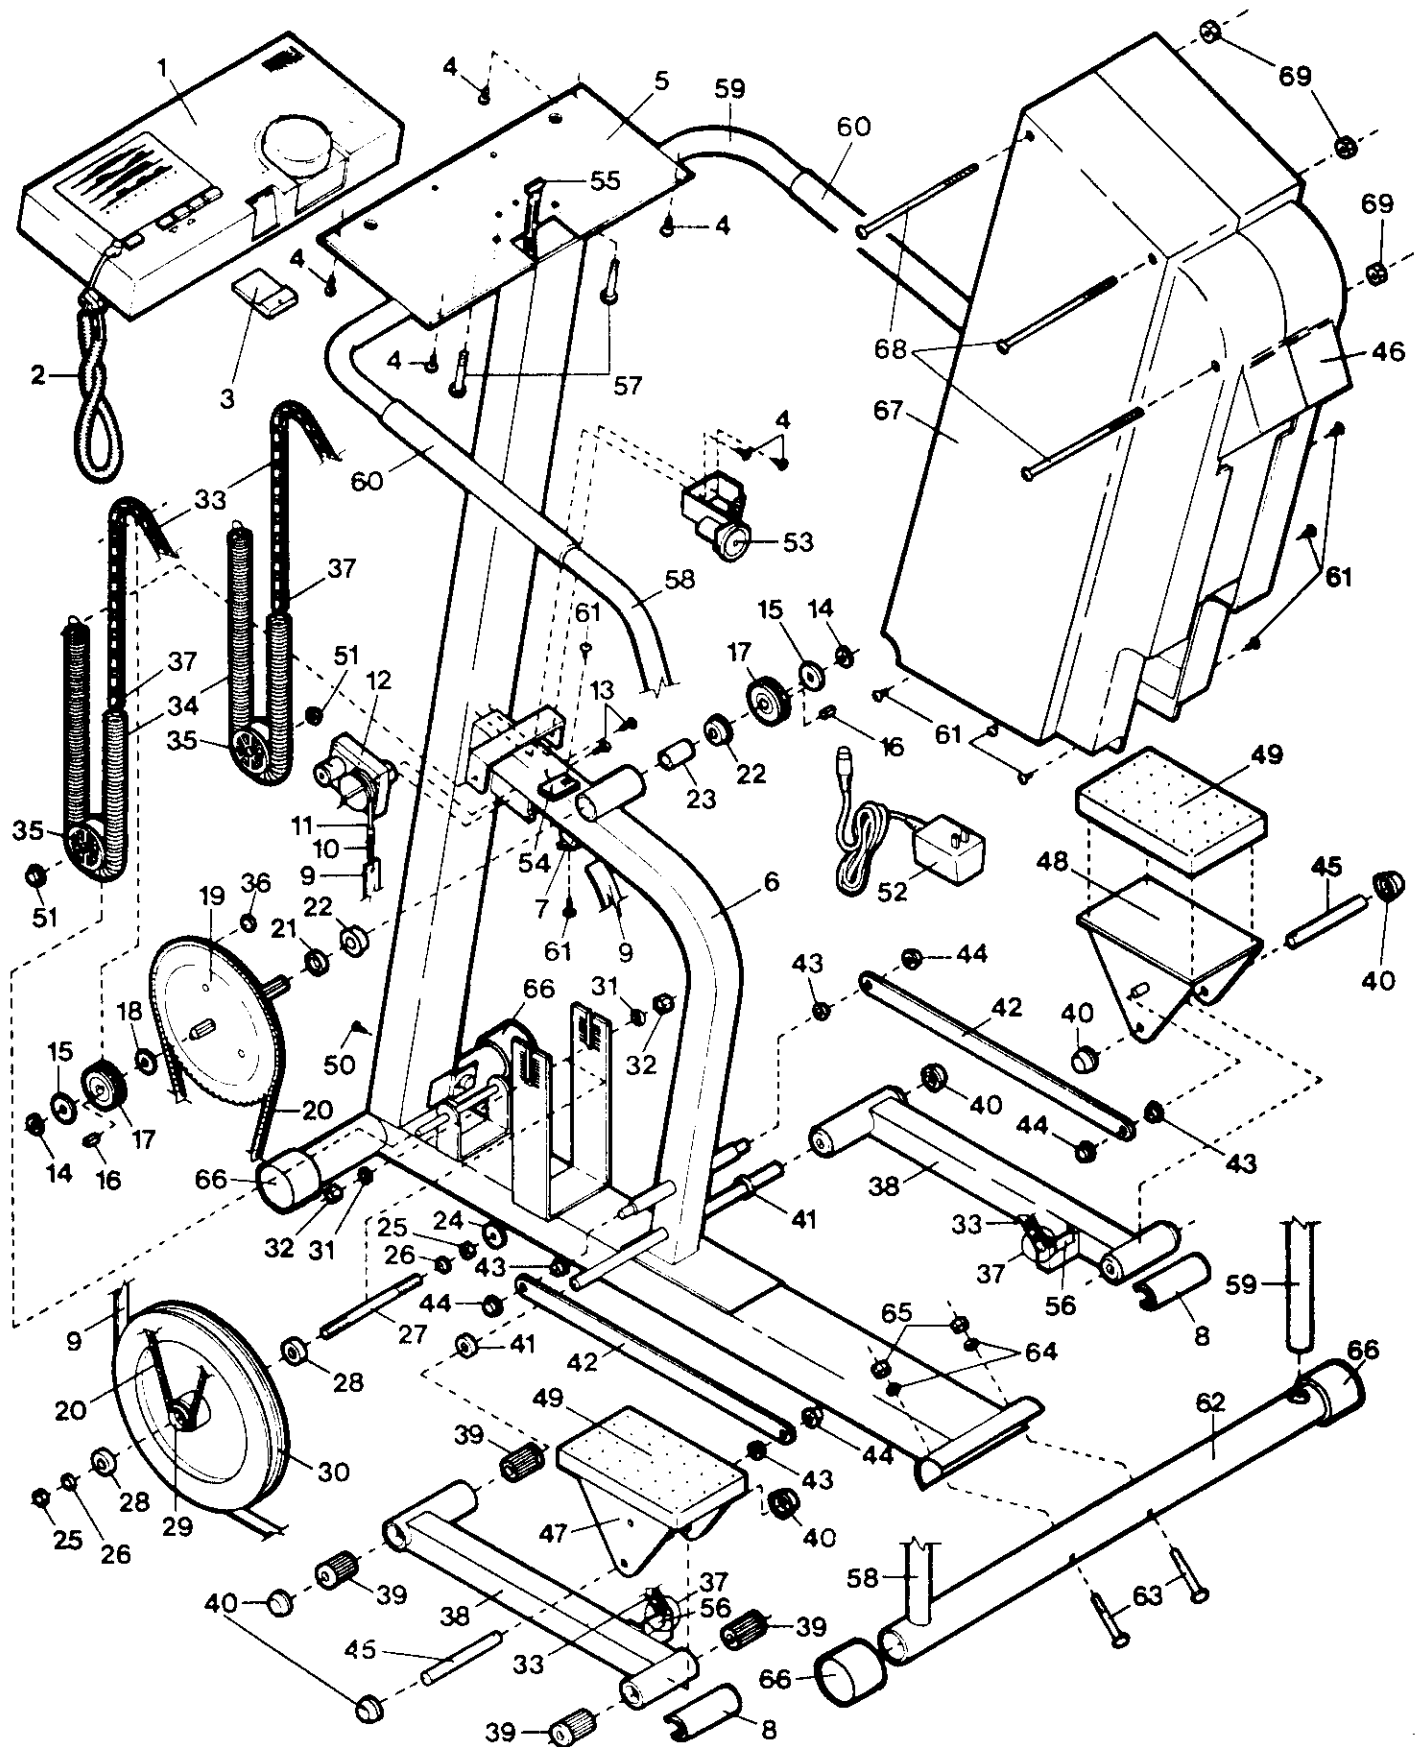

EXPLODED DRAWING—Model No. PF100512

Rev. 5/92

MODEL NUMBER: PF10051
VERSION: 02
PRODUCT NAME: PROFORM 1005 STX
PRODUCT DESC:

MODEL/PART BOOK LISTING

PAGE 1
INI023P1
RUN DATE: 2/08/97
RUN TIME: 11:48:40

KEY NUMBER	PART NUMBER	DESCRIPTION	QUANTITY
1	105620	CONSOLE ASSEMBLY	1
2	119946	PULSE/CLOTHES CLIP ASSY.	1
3	100933	POWER KEY	1
4	013423	SCREW	6
5	106151	CONSOLE PLATE	1
6	NSP	FRAME	1
7	050001	TENSION BUCKLE	1
8	105433	LARGE BUMPER	2
9	101929	RESISTANCE STRAP	1
10	103909	SPRING ASSEMBLY	1
11	101042	TENSION ROPE	1
12	103888	TENSION MOTOR	1
13	101049	TENSION MOTOR SCREW	2
14	054024	SNAP RING	2
15	014170	LARGE SPROCKET WASHER	2
16	101570	SPROCKET KEY	2
17	106153	SMALL SPROCKET	2
18	103859	SMALL SPROCKET WASHER	1
19	107169	LARGE SPROCKET	1
20	105102	LARGE SPROCKET CHAIN	1
21	102041	SPROCKET SPACER CUP	1
22	101565	SPROCKET BEARING	2
23	105095	SPACER	1
24	105674	FLYWHEEL WASHER	1
25	101980	THIN NUT	2
26	014004	BEVELED WASHER	2
27	102357	FLYWHEEL AXLE	1
28	102356	FLYWHEEL BEARING	2
29	104008	FLYWHEEL SPROCKET	1
30	107150	FLYWHEEL ASSEMBLY	1
31	104478	SMALL FLYWHEEL WASHER	2
32	012175	THICK NUT	2
33	107049	LARGE CHAIN W/MASTER LINK	2
34	124855	SPRING	2
35	104275	PULLEY W/AXLECAP	2
36	100498	MAGNET	3
37	101575	MASTER LINK	4
38	.	PEDAL ARM ASSEMBLY	2
	.	DO YOU NEED THE RIGHT	0
	.	PEDAL ARM ASSEMBLY OR THE	0
	.	LEFT PEDAL ARM ASSEMBLY?	0
38A	109623	RIGHT PEDAL ARM ASSY.	1
38B	109622	LEFT PEDAL ARM ASSY.	1
39	100048	PEDAL ARM BUSHING	8
40	103735	PEDAL ARM AXLECAP	6
41	105101	PEDAL ARM SPACER	2
42	107151	L/R LINK ARM W/AXLECAP	1
43	103677	LINK ARM BUSHING	4
44	100150	LINK ARM AXLECAP	4
45	103902	PEDAL SHAFT	2
46	.	SEE KEY# 67	1
47	123431	LEFT/RIGHT PEDAL ASSEMBLY	2
48	.	SEE KEY #47	0
49	107148	PEDAL COVER ASSEMBLY	2