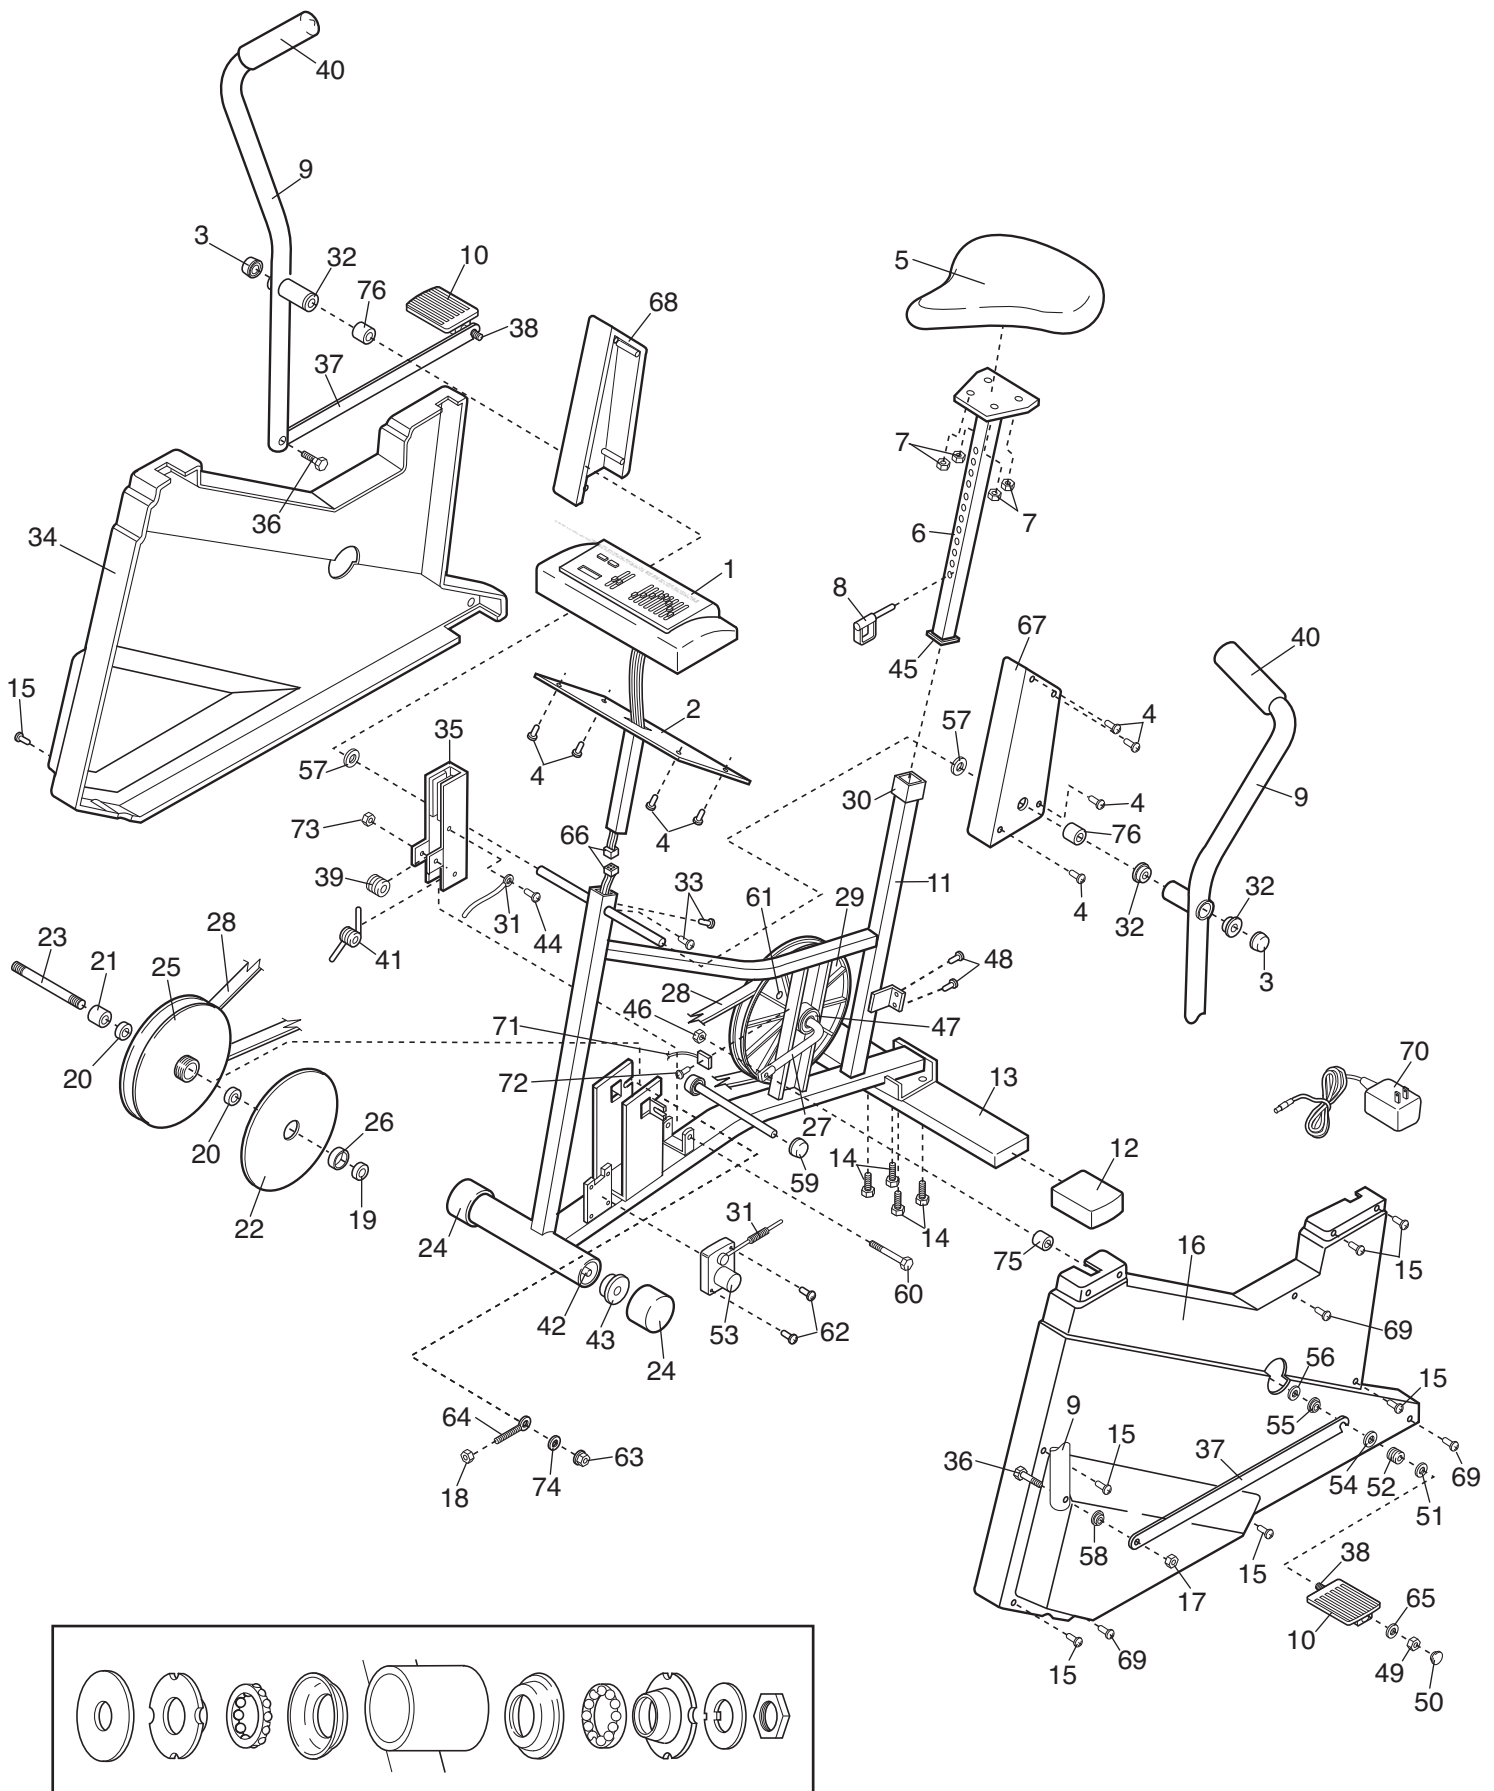

EXPLODED DRAWING—Model No. PF760034

R1294A

CRANK HARDWARE (47)