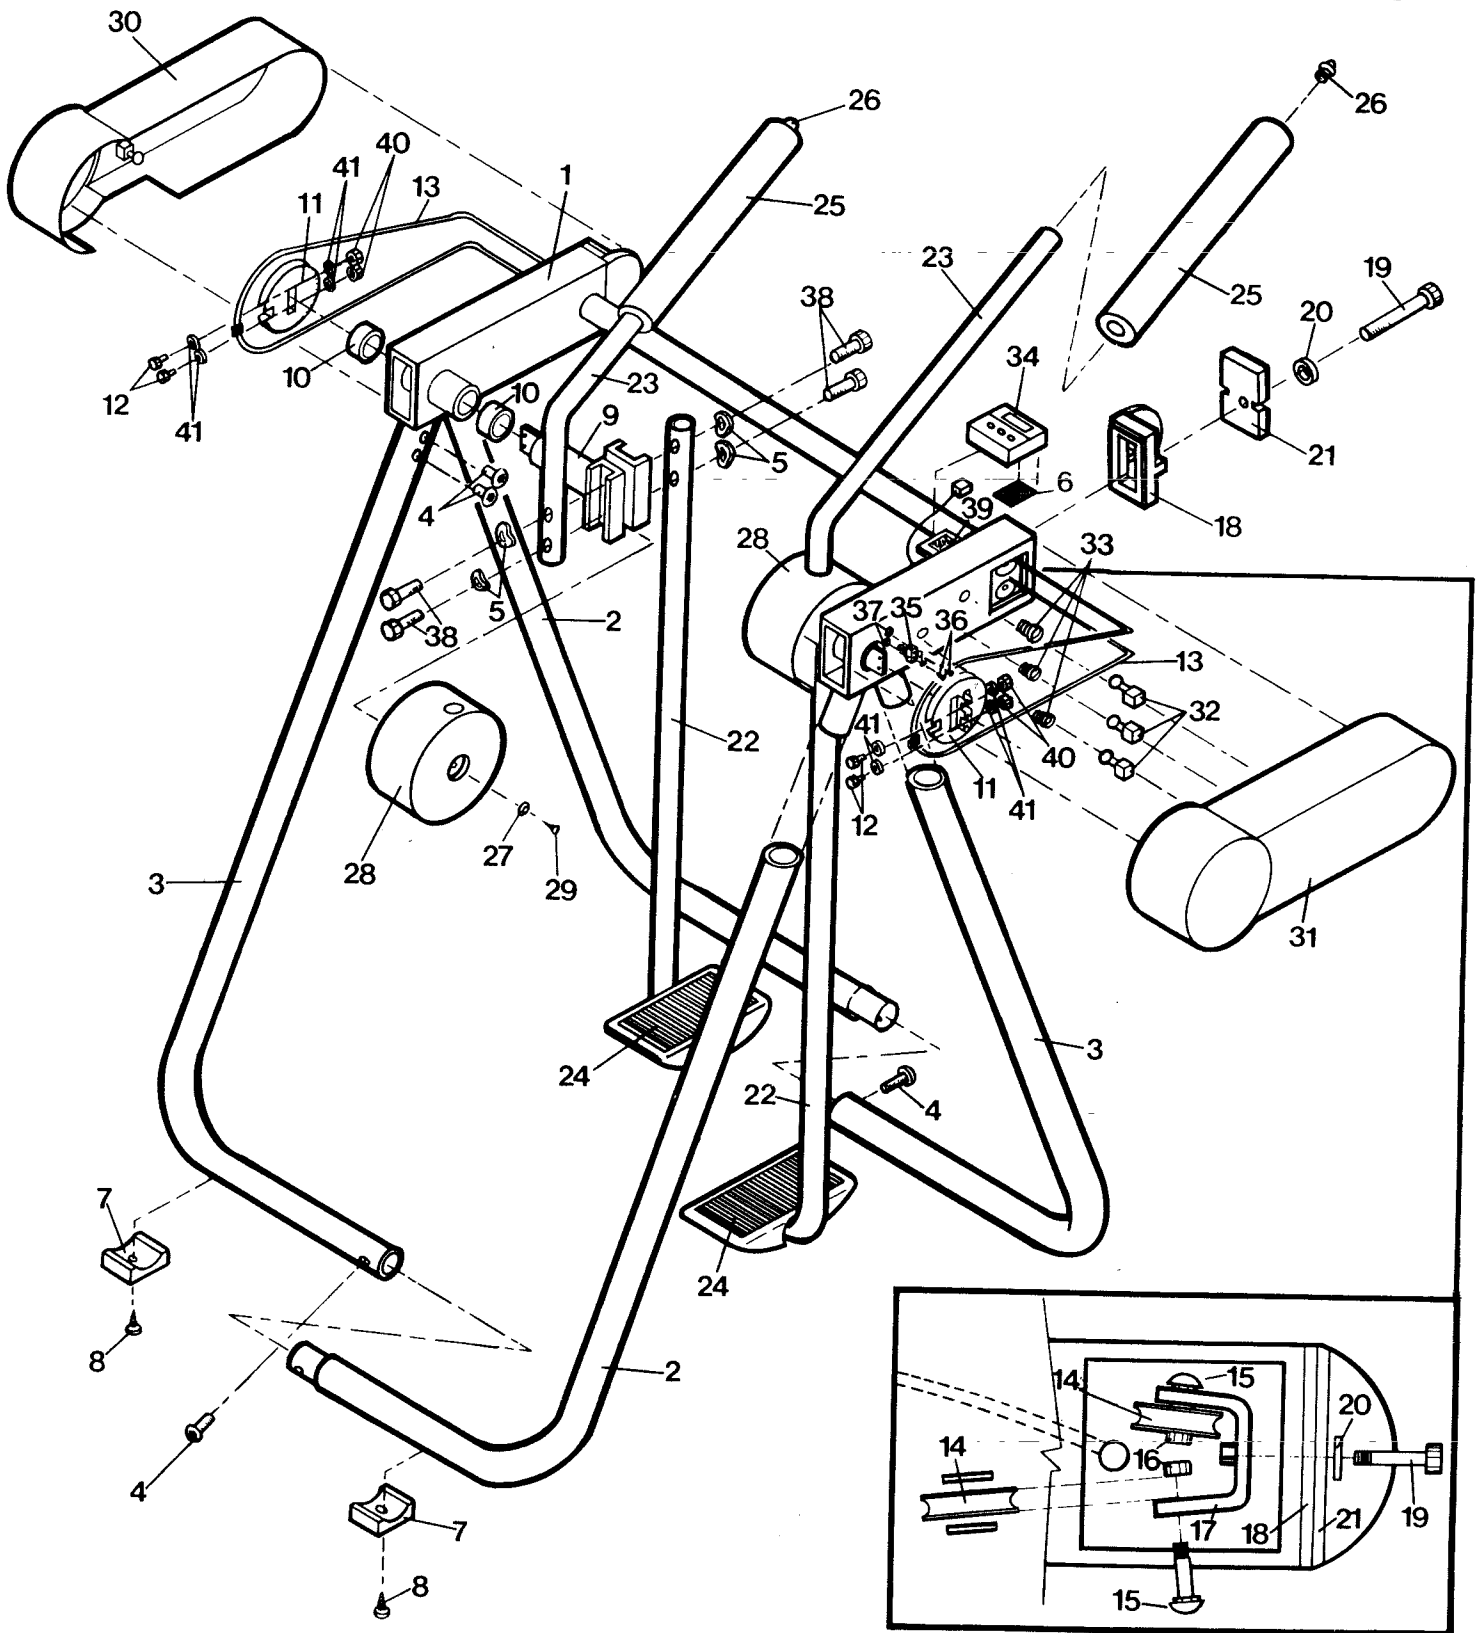

EXPLODED DRAWING - Model No. PFAW

REV. 10/88

Replacement parts may be ordered by calling customer service toll-free at **1-800-999-3756** (in Canada **1-800-824-8949**) during regular business hours: 8 a.m. - 5 p.m., Mon.-Fri., Mountain Standard Time. When ordering parts please use the product name, model number, serial number, part description and key number.