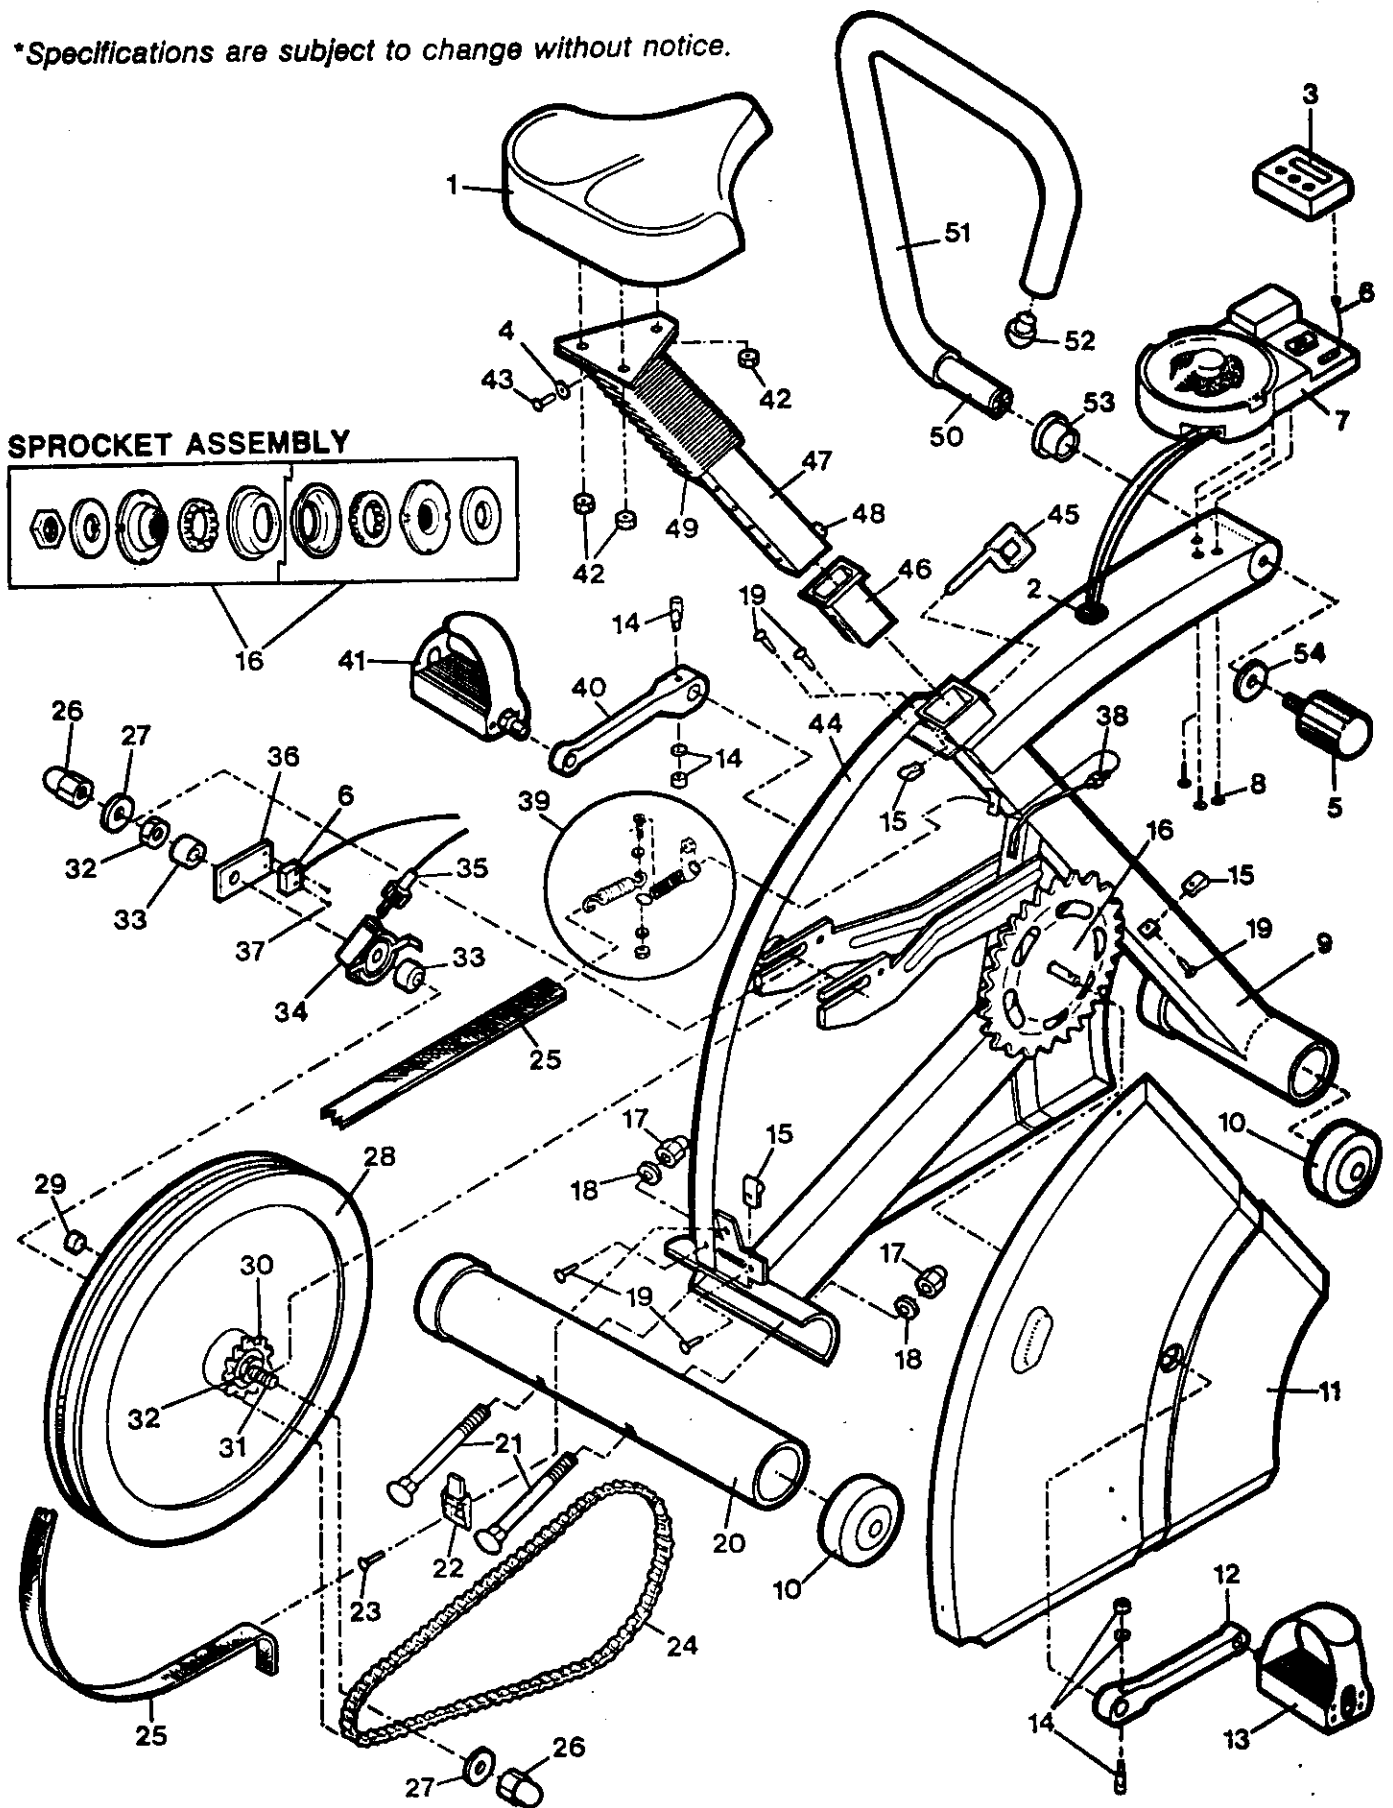

EXPLODED DRAWING - Model No. PFCD

Rev. 7/89

*Specifications are subject to change without notice.